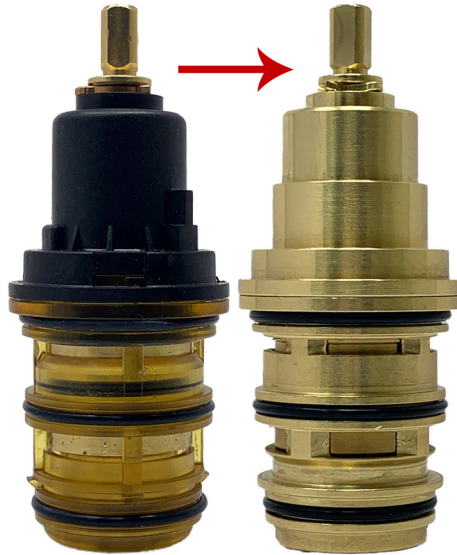

ROHL*

24
3-28

Thermostatic Cartridge

488110
3.600"
OEM: C7912

SIGMA*

.235"

Thermostatic Cartridge

488280
3.43"
Brass Replacement for Plastic Car-
tridge
OEM: 18.30.082