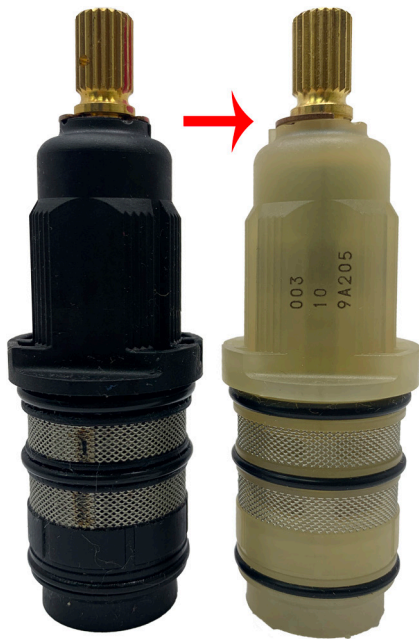

ROHL*

24
3-28

Thermostatic Cartridge

488110
3.600"
OEM: C7912

SIGMA*

.235"

Thermostatic Cartridge

488280
3.43"
Brass Replacement for Plastic Car-
tridge
OEM: 18.30.082

VERNET*

32
.430"

Thermostatic Cartridge

488090
4.085"
By Vernet

To Order, Email Orderdesk@barrywalter.com or Fax 1-800-886-9831 - BarryWalter.com

*Original Mfg's names are used for identification only and are not a representation that the items offered are genuine items of the original Mfg.

VERNET*

Thermostatic Cartridge
488090-RES
4.085"
32pt with Restrictor

VERNET*

Thermostatic Cartridge
488330
3.28"
OEM: BRADLEY 269-1927

VOLA*

Thermostatic Cartridge
488170
4.53"
Includes 153600 Hex Key
OEM: VR5277K