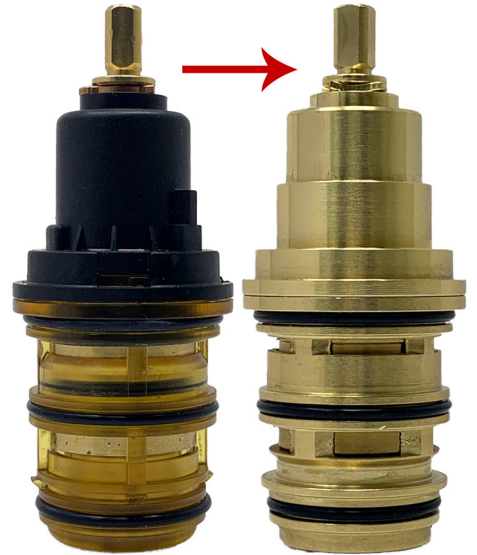

PHYLICH*

Thermostatic Cartridge

488240
8.30"
OEM: 2-181

ROHL*

Thermostatic Cartridge

488110
3.600"
OEM: C7912

SIGMA*

Thermostatic Cartridge