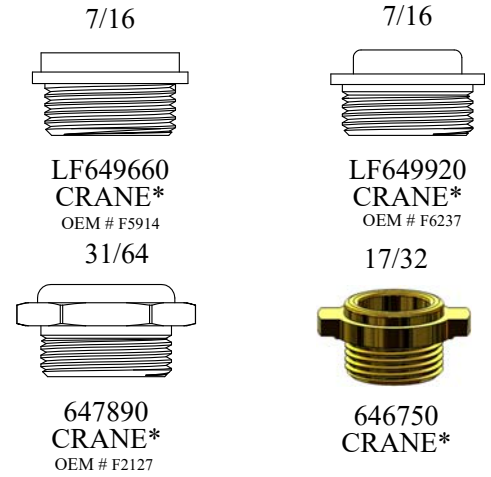

SEATS

11/16-20

11/16-22

11/16-24

11/16-27

18mm x 1.5

3/4-16

3/4-18