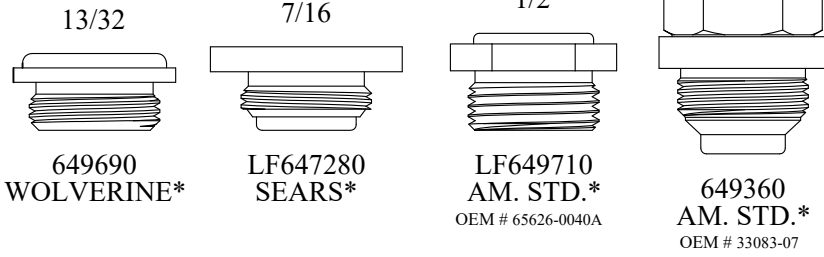

SEATS

11/16-20