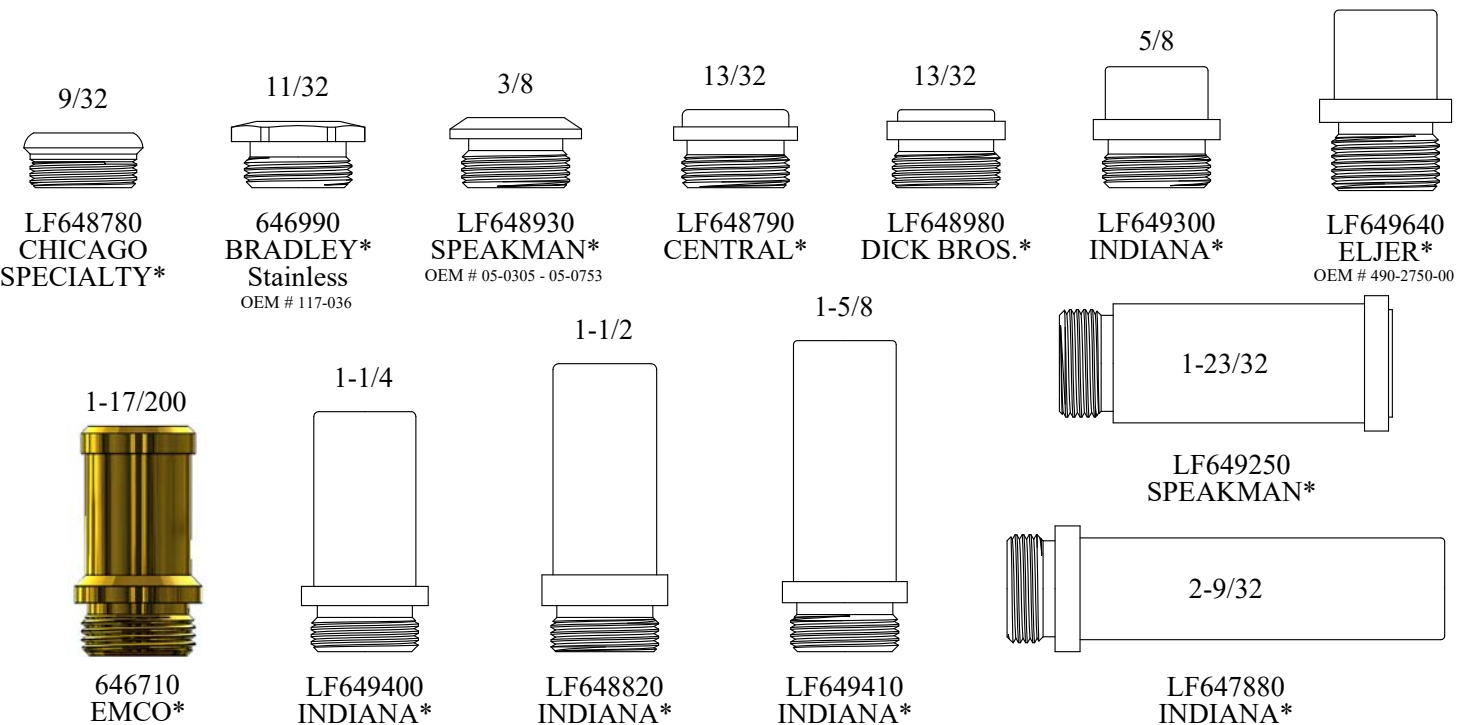

9/16-20

9/16-22

ALL CRANE*

*Original Mfg's names are used for identification only and are not a representation that the items offered are genuine items of the original Mfg.

SEATS

9/16-24

9/16-27

SEATS