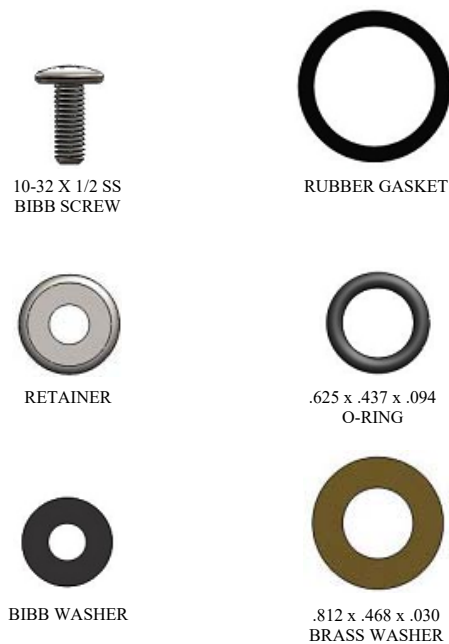

REPAIR KITS

FOR ACORN B5 LF103870

FOR ACORN FLO-CLOZ CARTRIDGE 148530

FOR AMERICAN STANDARD COLONY DIVERTER 115540

FOR AMERICAN STANDARD COLONY SHOWER VALVE 115330

REPAIR KITS

FOR AMERICAN STANDARD DIVERTER STEM KIT

156300

OEM # 060219-0070A

ADAPTER

SPRING

2mm x 12mm
O-RING

.687 X .562 X .032
GASKETS

FOR AMERICAN STANDARD SPOUT SEAL & BEARING KIT

156440

OEM # AS012256-0070A

.937 x .750 x .032
GASKET

2.5mm x 13mm
O-RING

2.4mm x 11mm
O-RING

1.180 x .820 x .050
NYLON WASHER

1.5mm x 13mm
O-RING

FOR BRADLEY REPAIR KIT S45-048A

130170

10-32 x 5/16"
BIBB SCREW

1.562 x 1.375 x .062
GASKET

HOT WASHER
T-6

FOR SYMMONS MONO-MIXER KIT 113810

8-32 x 1 1/4"
BIBB SCREW

SMALL SEAT WASHER

.750 x .500 x .313
STEM PACKING

LARGE SEAT WASHER