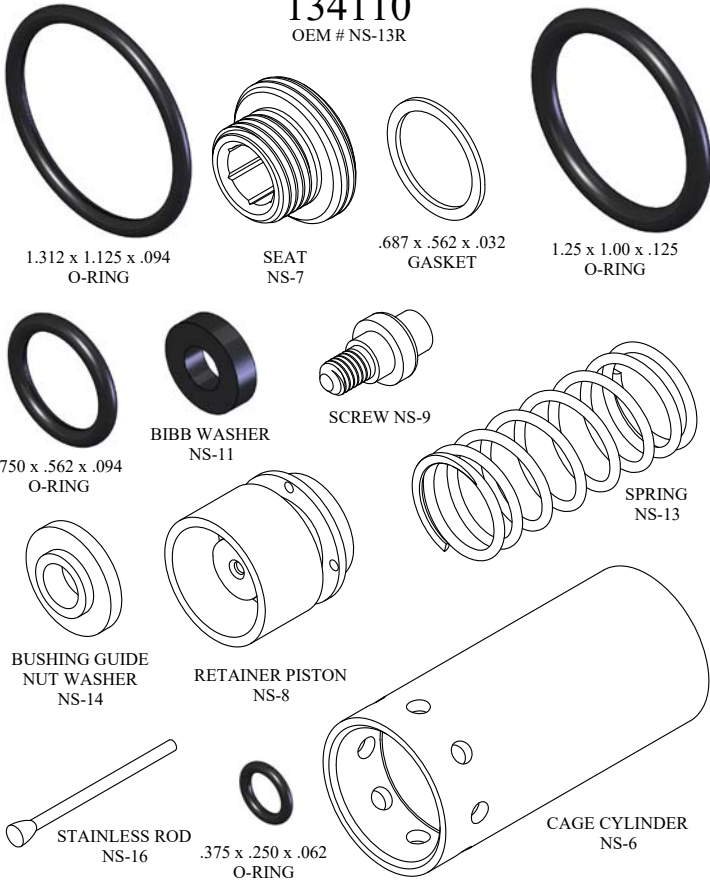

COLD WASHER
T-8

1/4"-20 x 1/2"
SET SCREW
STAINLESS STEEL

HOT WASHER
T-6

RETAINER RING
T-7

10-32 x 5/16"
BIBB SCREW

FOR SYMMONS TA-10 KIT 108470 OEM # TA-9

COLD WASHER
T-8

RETAINER RING
T-7

10-32 x 5/16"
BIBB SCREW

1.562 x 1.375 x .062
GASKET

HOT WASHER
T-6

FOR SYMMONS MONO-MIXER KIT 113810

8-32 x 1 1/4"
BIBB SCREW

SMALL SEAT WASHER

.750 x .500 x .313
STEM PACKING

LARGE SEAT WASHER

1.562 x 1.375 x .062
GASKET

1.218 x 1.062 x .062
GASKET

1.030 x .875 x .062
GASKET

REPAIR KITS

FOR SYMMONS SHOWER-OFF KIT NS-13R

134110
OEM # NS-13R

FOR SYMMONS TA-16 KIT

123850
OEM # T-16

FOR T&S 238A KIT

120350

VALVE PLUG STEM KIT FOR PLUGGING VALVE BODY WHILE STEM IS REMOVED

103130