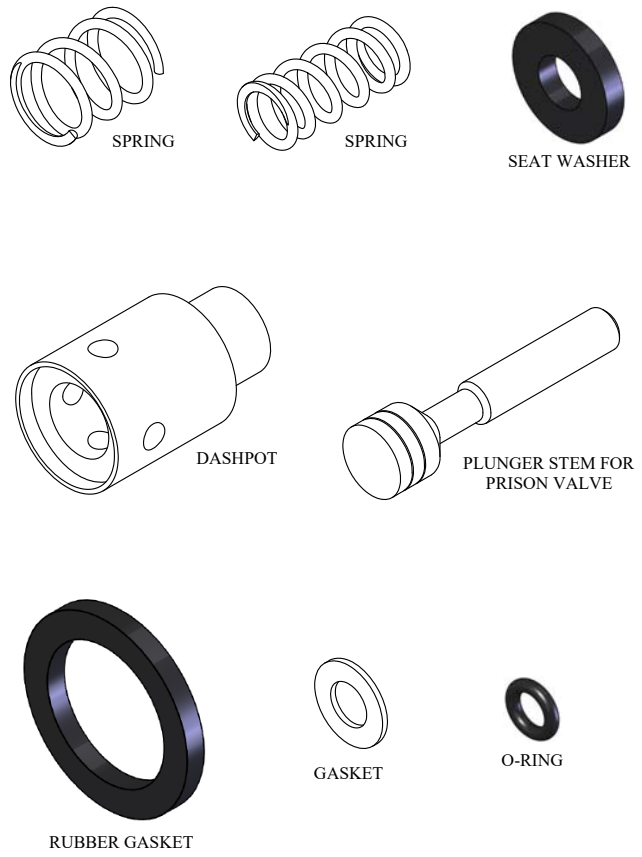

FOR DELTA FAUCET MASTER KIT

DE-KIT-7

CARTRIDGES, BALLS, CAMS, SPRINGS, SEATS, NUTS, O-RINGS

SL CARTRIDGE	RP50587	4 Pieces	O-Ring	RP25MBS	10 Pieces
H or C CART.	RP25513	5 Pieces	SPRINGS	RP3427MBS	20 Pieces
H or C CART.	RP1740MBS	5 Pieces	SEATS	RP1806MBS	20 Pieces
CAP NUT	RP6060	6 Pieces	70SS	RP70MBS	5 Pieces
DIAMOND CAM	RP61MBS	6 Pieces	212 BALL	RP212MBS	5 Pieces
SLOTTED CAM	RP188MBS	4 Pieces	CAP NUT	RP6060	6 Pieces

FOR ELJER PRISON VALVE KIT

LF132080

REPAIR KITS

FOR KOHLER PRISON VALVE KIT 134180 OEM # 30132

FOR KOHLER PRISON VALVE KIT LF115100

FOR KOHLER VALVET KIT 152380

FOR PRICE PFISTER LAV CERAMIC CARTRIDGE 910-900 KIT 135140

REPAIR KITS

FOR SAVOY DIVERTER RETAINER KIT 148090

RETAINER

BIBB WASHER x 2

1/4-20 BRASS NUT

FOR SYMMONS C-5 KIT-B 102310 OEM # KIT-B

2.25 x 2.00 x .062
GASKET

.812 x .500 x .562
STEM PACKING

COLD WASHER
T-8

1/4"-20 x 1/2"
SET SCREW
STAINLESS STEEL

HOT WASHER
T-6

RETAINER RING
T-7

10-32 x 5/16"
BIBB SCREW

FOR SYMMONS TA-10 KIT 108470 OEM # TA-9

COLD WASHER
T-8

RETAINER RING
T-7