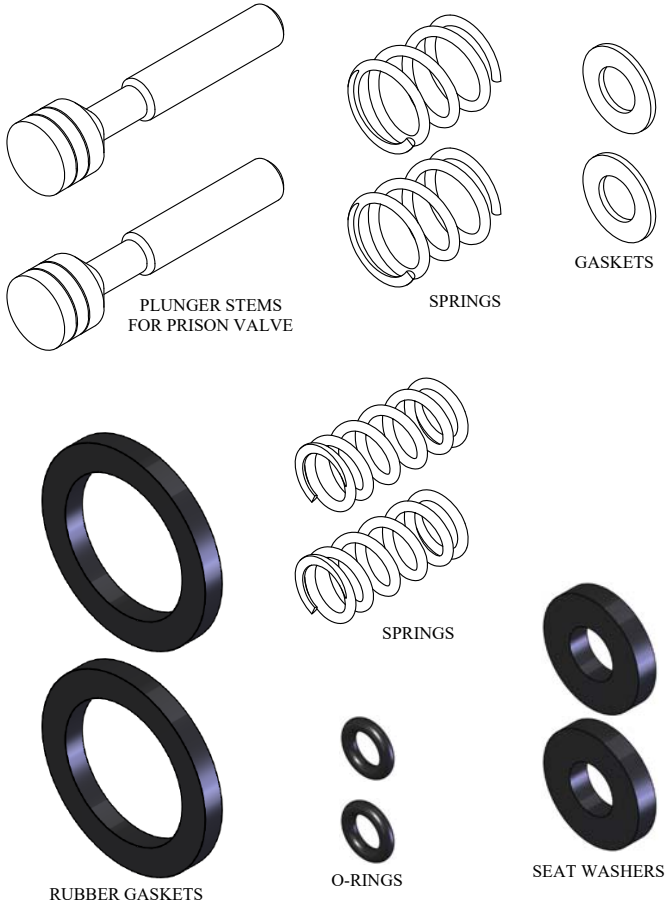

FOR DELTA SINGLE HANDLE
W/ #212 BALL & NEW STYLE CAM
DE-KIT-4
OEM # RP77739

REPAIR KITS

FOR DELTA NEW STYLE CAMS

DE-KIT-5

OEM # RP3614 (NEW STYLE)

FOR DELTA SINGLE HANDLE
W/ #212 BALL & OLD STYLE CAM

DE-KIT-6

FOR DELTA FAUCET MASTER KIT

DE-KIT-7

CARTRIDGES, BALLS, CAMS, SPRINGS, SEATS, NUTS, O-RINGS

SL CARTRIDGE	RP50587	4 Pieces	O-Ring	RP25MBS	10 Pieces
H or C CART.	RP25513	5 Pieces	SPRINGS	RP3427MBS	20 Pieces
H or C CART.	RP1740MBS	5 Pieces	SEATS	RP1806MBS	20 Pieces
CAP NUT	RP6060	6 Pieces	70SS	RP70MBS	5 Pieces
DIAMOND CAM	RP61MBS	6 Pieces	212 BALL	RP212MBS	5 Pieces
SLOTTED CAM	RP188MBS	4 Pieces	CAP NUT	RP6060	6 Pieces

FOR ELJER PRISON VALVE KIT

LF132080

REPAIR KITS

FOR KOHLER PRISON VALVE KIT 134180 OEM # 30132

FOR KOHLER PRISON VALVE KIT LF115100

FOR KOHLER VALVET KIT 152380

FOR PRICE PFISTER LAV CERAMIC CARTRIDGE 910-900 KIT 135140