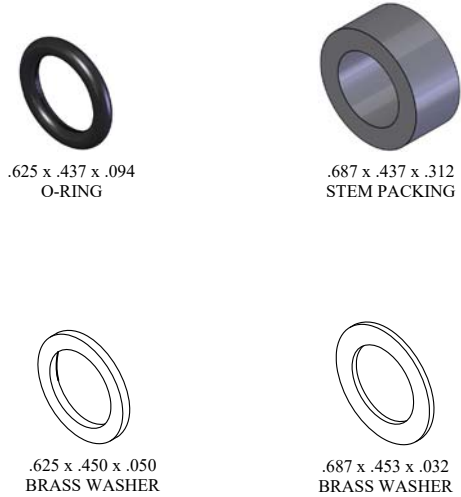

COLD WASHER
T-8

1/4"-20 x 1/2"
SET SCREW
STAINLESS STEEL

HOT WASHER
T-6

RETAINER RING
T-7

10-32 x 5/16"
BIBB SCREW

FOR SYMMONS TA-10 KIT 108470 OEM # TA-9

COLD WASHER
T-8

RETAINER RING
T-7

10-32 x 5/16"
BIBB SCREW

1.562 x 1.375 x .062
GASKET

HOT WASHER
T-6

FOR SYMMONS MONO-MIXER KIT 113810

8-32 x 1 1/4"
BIBB SCREW

SMALL SEAT WASHER

.750 x .500 x .313
STEM PACKING

LARGE SEAT WASHER

1.562 x 1.375 x .062
GASKET

1.218 x 1.062 x .062
GASKET

1.030 x .875 x .062
GASKET

REPAIR KITS

FOR SYMMONS SHOWER-OFF KIT NS-13R

134110
OEM # NS-13R

FOR SYMMONS TA-16 KIT

123850
OEM # T-16

FOR T&S 238A KIT

120350

VALVE PLUG STEM KIT FOR PLUGGING VALVE BODY WHILE STEM IS REMOVED

103130