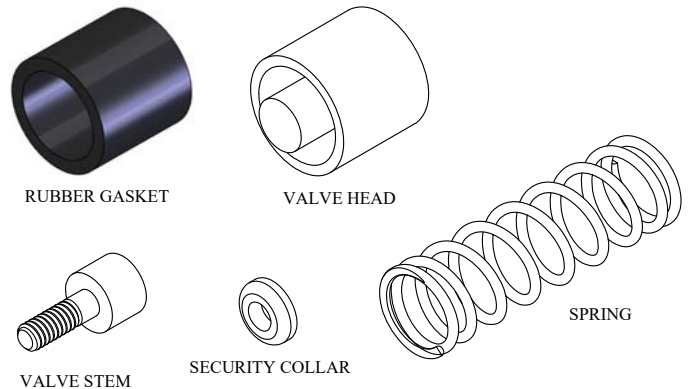

REPAIR KITS

FOR DELTA NEW STYLE CAMS

DE-KIT-5

OEM # RP3614 (NEW STYLE)

FOR DELTA SINGLE HANDLE
W/ #212 BALL & OLD STYLE CAM

DE-KIT-6

FOR DELTA FAUCET MASTER KIT

DE-KIT-7

CARTRIDGES, BALLS, CAMS, SPRINGS, SEATS, NUTS, O-RINGS

SL CARTRIDGE	RP50587	4 Pieces	O-Ring	RP25MBS	10 Pieces
H or C CART.	RP25513	5 Pieces	SPRINGS	RP3427MBS	20 Pieces
H or C CART.	RP1740MBS	5 Pieces	SEATS	RP1806MBS	20 Pieces
CAP NUT	RP6060	6 Pieces	70SS	RP70MBS	5 Pieces
DIAMOND CAM	RP61MBS	6 Pieces	212 BALL	RP212MBS	5 Pieces
SLOTTED CAM	RP188MBS	4 Pieces	CAP NUT	RP6060	6 Pieces

FOR ELJER PRISON VALVE KIT

LF132080