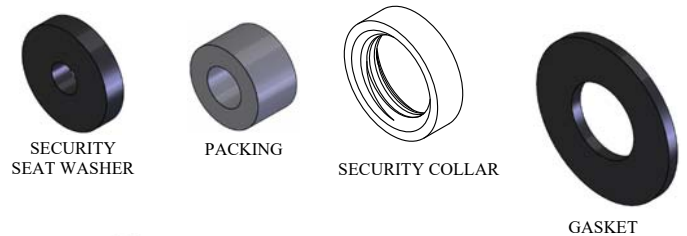

REPAIR KITS

FOR DELTA NEW STYLE CAMS

DE-KIT-5

OEM # RP3614 (NEW STYLE)

FOR DELTA SINGLE HANDLE
W/ #212 BALL & OLD STYLE CAM

DE-KIT-6

FOR DELTA FAUCET MASTER KIT

DE-KIT-7

CARTRIDGES, BALLS, CAMS, SPRINGS, SEATS, NUTS, O-RINGS

SL CARTRIDGE	RP50587	4 Pieces	O-Ring	RP25MBS	10 Pieces
H or C CART.	RP25513	5 Pieces	SPRINGS	RP3427MBS	20 Pieces
H or C CART.	RP1740MBS	5 Pieces	SEATS	RP1806MBS	20 Pieces
CAP NUT	RP6060	6 Pieces	70SS	RP70MBS	5 Pieces
DIAMOND CAM	RP61MBS	6 Pieces	212 BALL	RP212MBS	5 Pieces
SLOTTED CAM	RP188MBS	4 Pieces	CAP NUT	RP6060	6 Pieces

FOR ELJER PRISON VALVE KIT

LF132080