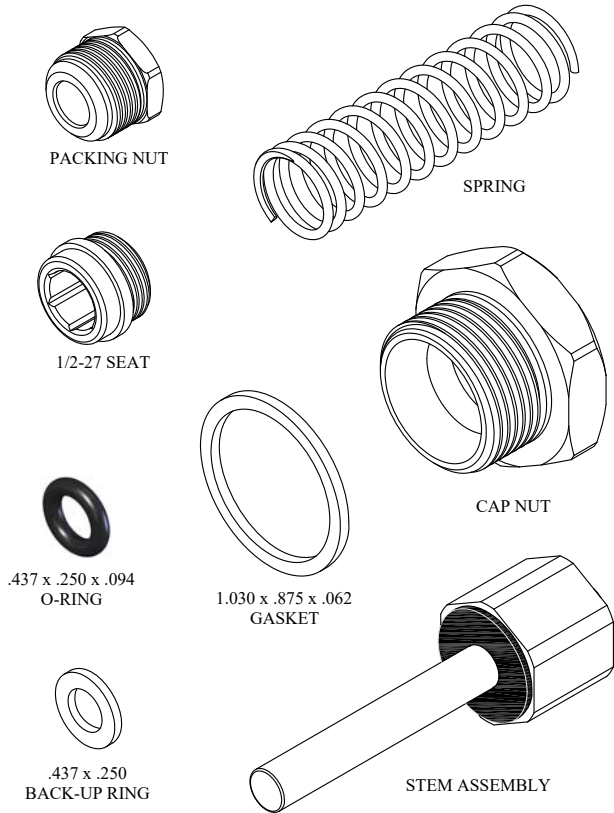

REPAIR KITS

FOR ACORN B5 LF103870

FOR ACORN FLO-CLOZ CARTRIDGE 148530

FOR AMERICAN STANDARD COLONY DIVERTER 115540

FOR AMERICAN STANDARD COLONY SHOWER VALVE 115330

REPAIR KITS

FOR AMERICAN STANDARD DIVERTER STEM KIT

156300

OEM # 060219-0070A

ADAPTER

SPRING

2mm x 12mm
O-RING

.687 X .562 X .032
GASKETS

FOR AMERICAN STANDARD SPOUT SEAL & BEARING KIT

156440

OEM # AS012256-0070A

.937 x .750 x .032
GASKET

2.5mm x 13mm
O-RING

2.4mm x 11mm
O-RING

1.180 x .820 x .050
NYLON WASHER

1.5mm x 13mm
O-RING

FOR BRADLEY REPAIR KIT S45-048A

130170

OEM # S45-048A

RETAINER &
SCREW WASHER

.812 x .625 x .094
O-RING

.937 x .630 x .062
FIBRE WASHER

1.100 x 1.000 x .062
GASKET

FOR BRIGGS HOT OR COLD KIT

151820

PACKING NUT