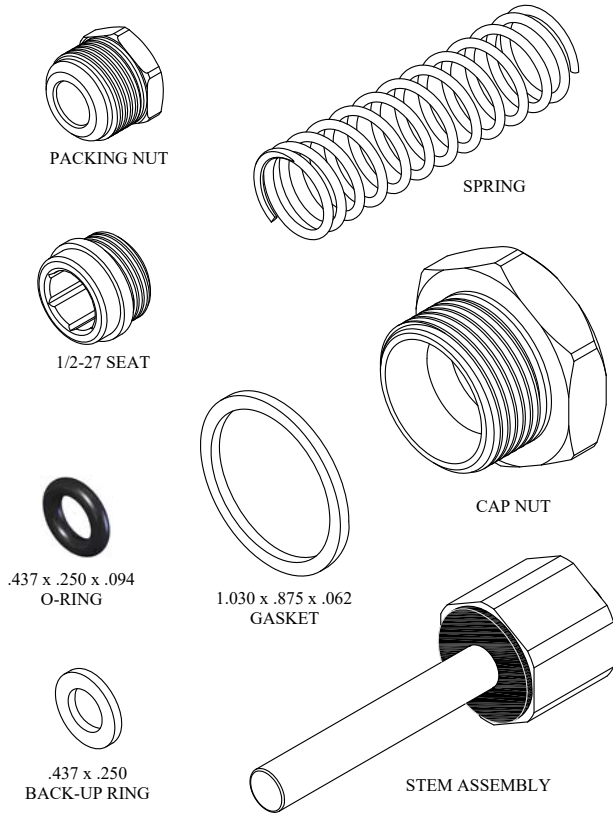

REPAIR KITS

FOR ACORN B5 LF103870

FOR ACORN FLO-CLOZ CARTRIDGE 148530

FOR AMERICAN STANDARD COLONY DIVERTER 115540

FOR AMERICAN STANDARD COLONY SHOWER VALVE 115330

REPAIR KITS

FOR AMERICAN STANDARD DIVERTER STEM KIT

156300

OEM # 060219-0070A

ADAPTER

SPRING

2mm x 12mm
O-RING

.687 X .562 X .032
GASKETS

FOR AMERICAN STANDARD SPOUT SEAL & BEARING KIT

156440

OEM # AS012256-0070A

.937 x .750 x .032
GASKET

1.180 x .820 x .050
NYLON WASHER

2.5mm x 13mm
O-RING

2.4mm x 11mm
O-RING

1.5mm x 13mm
O-RING

FOR AMERICAN STANDARD OLD STYLE FLUSH VALVE 4

AB46029

FOR BRADLEY REPAIR KIT S45-048A

130170

OEM # S45-048A

RETAINER &
SCREW WASHER

.812 x .625 x .094
O-RING

.937 x .630 x .062
FIBRE WASHER

1.100 x 1.000 x .062
GASKET

REPAIR KITS