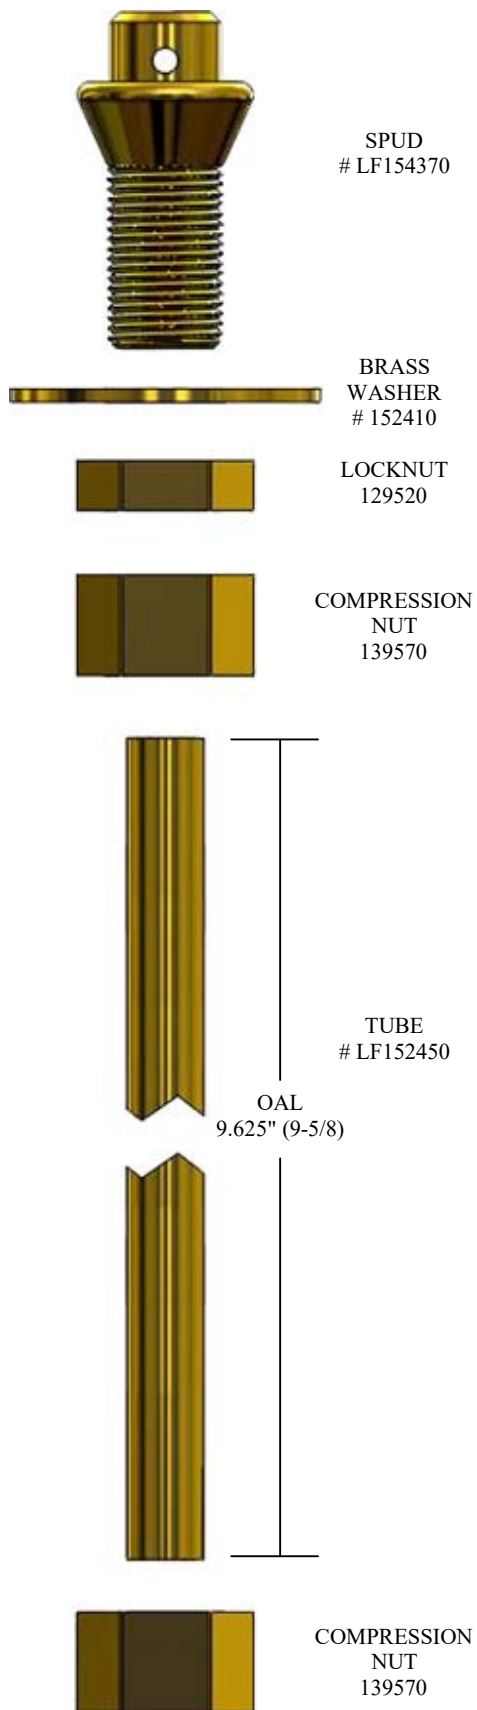

FOR KOHLER PRISON VALVE KIT 160080