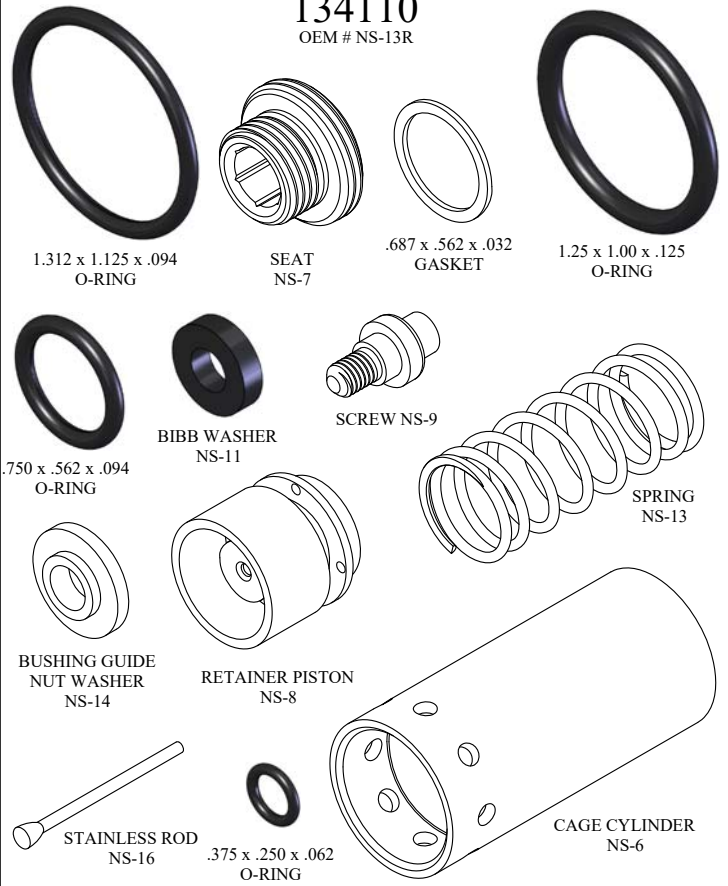

FOR SYMMONS SHOWER-OFF KIT NS-13R

134110
OEM # NS-13R