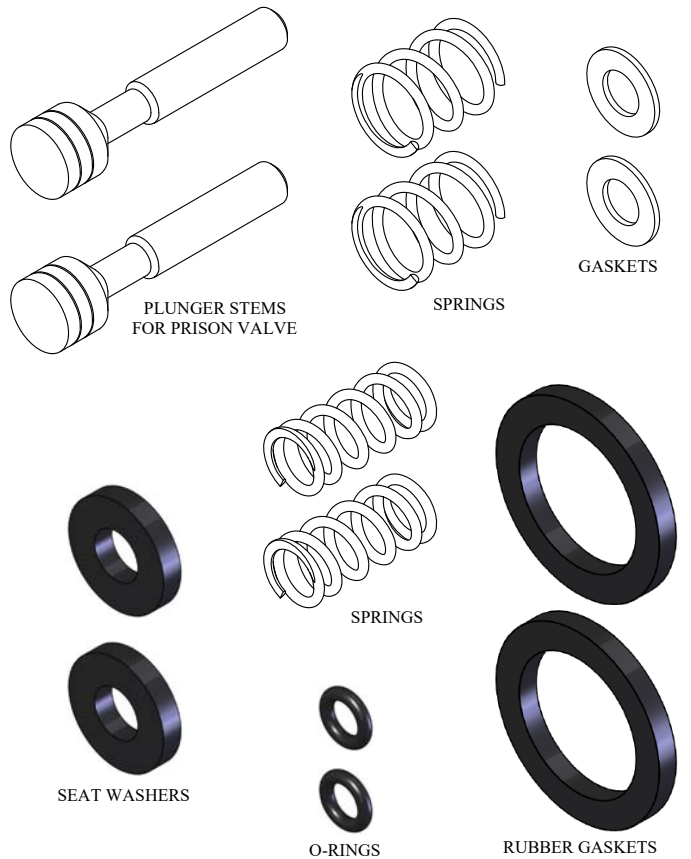

FOR DELTA 48 SPRINGS & 48 SEATS
DE-KIT-12
OEM # RP4039

FOR DELTA MAINTENANCE PART KIT
DE-KIT-13
OEM # RP2932

70SS Ball for Single Lever	2 Pieces
212SS Ball for Single Knob	2 Pieces
Diamond Cam for Single Lever	5 Pieces
Slotted Cam for Single Knob	2 Pieces
Adjusting Ring	2 Pieces
Diverter	4 Pieces
O-Ring for Pre-1970's Spouts	12 Pieces
O-Ring for Post-1970's Spouts	12 Pieces
Short Spring	24 Pieces
Long Spring	24 Pieces
Seat	52 Pieces
Wrench	1 Piece

REPAIR KITS

FOR DELTA SHORT & LONG
SPRINGS & SEATS
DE-KIT-14

OEM # RP77737

FOR DELTA 24 SPRINGS & 24 SEATS
BAGGED
DE-KIT-15

FOR ELJER PRISON VALVE KIT
LF132080

FOR KOHLER PRISON VALVE KIT
134180

OEM # 30132