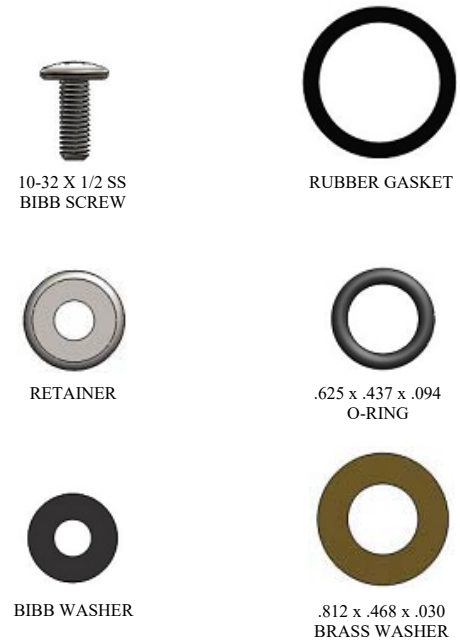

REPAIR KITS

FOR ACORN B5 LF103870

FOR ACORN FLO-CLOZ CARTRIDGE 148530

FOR AMERICAN STANDARD COLONY DIVERTER 115540

FOR AMERICAN STANDARD COLONY SHOWER VALVE 115330

REPAIR KITS

FOR AMERICAN STANDARD DIVERTER STEM KIT

156300

OEM # 060219-0070A

ADAPTER

SPRING

2mm x 12mm
O-RING

.687 X .562 X .032
GASKETS

FOR AMERICAN STANDARD SPOUT SEAL & BEARING KIT

156440

OEM # AS012256-0070A

.937 x .750 x .032
GASKET

1.180 x .820 x .050
NYLON WASHER

2.5mm x 13mm
O-RING

2.4mm x 11mm
O-RING

1.5mm x 13mm
O-RING

FOR AMERICAN STANDARD OLD STYLE FLUSH VALVE 4

AB46029

FOR BRADLEY REPAIR KIT S45-048A

130170

OEM # S45-048A

RETAINER &
SCREW WASHER

.812 x .625 x .094
O-RING

.937 x .630 x .062
FIBRE WASHER

1.100 x 1.000 x .062
GASKET

REPAIR KITS