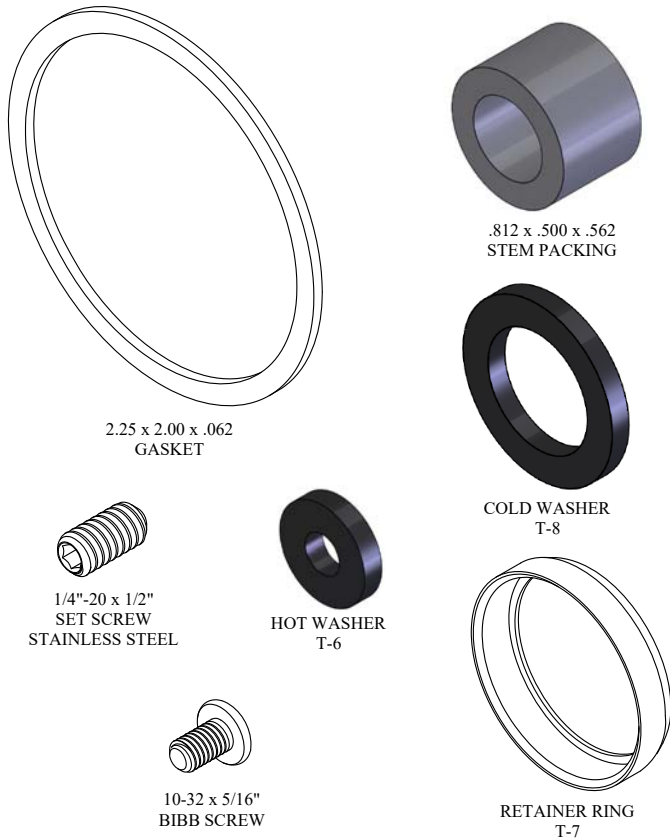

REPAIR KITS

FOR SYMMONS C-5 KIT-B

102310
OEM # KIT-B