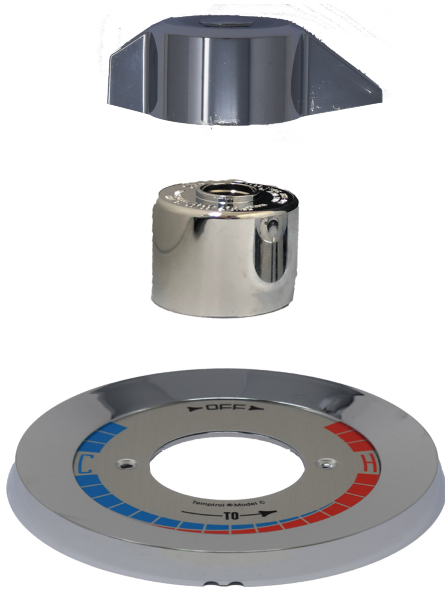

REBUILD KITS

KIT-SY401-TRIM

FOR SYMMONS

TRIM KIT