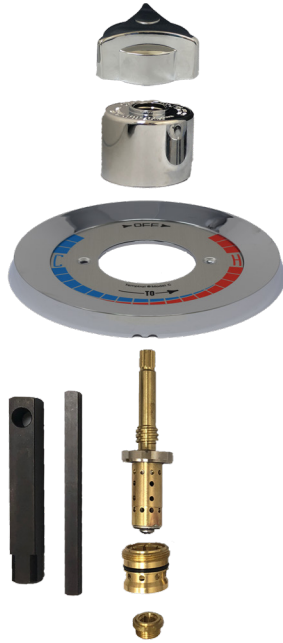

REBUILD KITS

KIT-SY201
FOR SYMMONS
SINGLE LEVER REBUILD KIT

S/L CARTRIDGE
205511

OEM Reference
TA-10