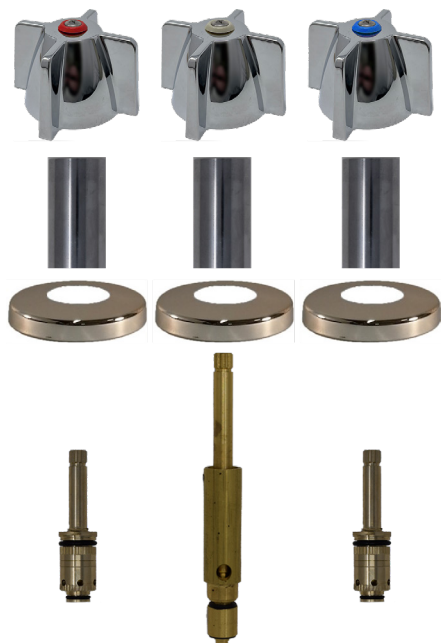

REBUILD KITS

KIT-SE103

FOR SEARS

3-VALVE REBUILD KIT

HOT & COLD STEM
LF467042

DIVERTER STEM
438411

OEM Reference
P31123-L

OEM Reference
XP7499