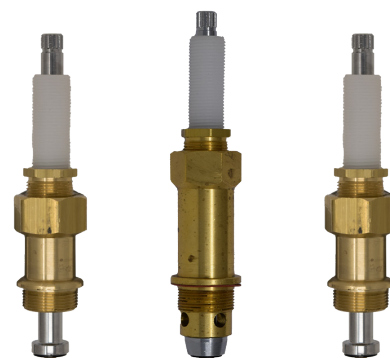

# REBUILD KITS

**KIT-AT102**  
**FOR ADVANCE TABCO**  
 2-VALVE REBUILD KIT  
 KIT OEM # KO-00

GLAND THREADS TURN  
 CLOCKWISE  
 INTO VALVE BODY

GLAND THREADS TURN  
 COUNTER-CLOCKWISE  
 INTO VALVE BODY

**HOT & COLD STEM**  
 LF455411 / LF455462

**KIT-BA102**  
**FOR BARNES**  
 2-VALVE REBUILD KIT

**HOT & COLD STEM**  
 418401

**KIT-BA103**  
**FOR BARNES**  
 3-VALVE REBUILD KIT

**HOT & COLD STEM**  
 418401