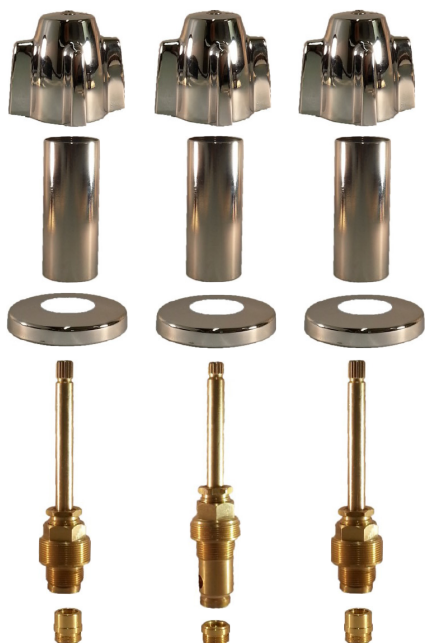

REBUILD KITS

KIT-CB103 FOR CENTRAL BRASS 3-VALVE REBUILD KIT

HOT & COLD STEM
ABRCB20331
BW Hot & Cold Ref.
415811
OEM Reference
K-2-CS

DIVERTER STEM
ABRCB20329
BW Diverter Ref.
436111
OEM Reference
K-2-DS