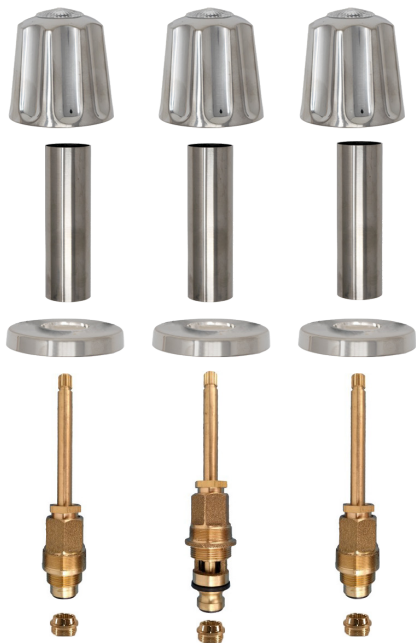

REBUILD KITS

KIT-GE113-BN

FOR GERBER

3-VALVE REBUILD KIT BRUSHED NICKEL

HOT & COLD STEM
ABRGE20778B
BW Hot & Cold Ref.
413301
OEM Reference
98-673

DIVERTER STEM
ABRGE20779
BW Diverter Ref.
433401
OEM Reference
96-230 / 98-726