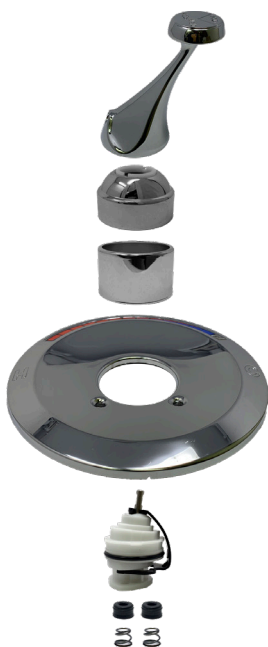

KIT-VA111 FOR VALLEY SINGLE LEVER REBUILD KIT

S/L CARTRIDGE
ABRVA12248

OEM Reference
V6680