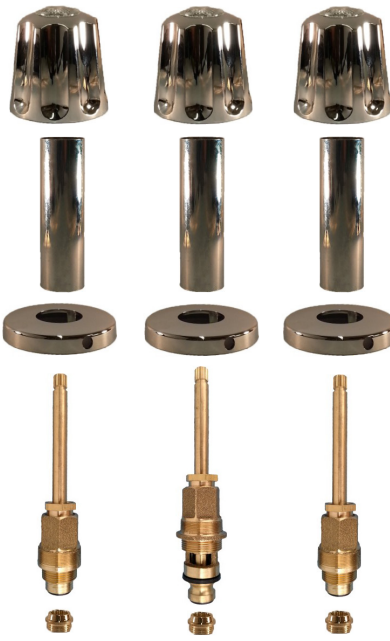

DIVERTER STEM
ABRGE20779
BW Diverter Ref.
433401
OEM Reference
96-230 / 98-726

KIT-GE203 FOR GERBER

3-VALVE REBUILD KIT

HOT & COLD STEM
ABRGE20778B
BW Hot & Cold Ref.
413301
OEM Reference
98-673