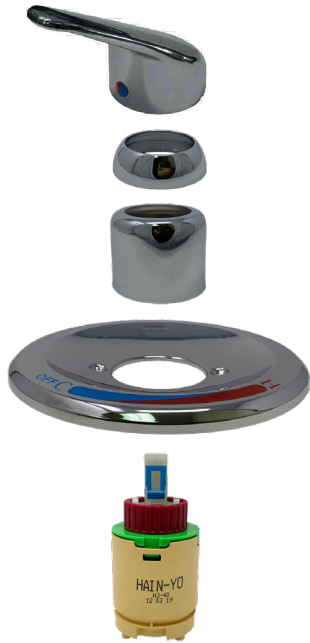

REBUILD KITS

KIT-HU101
FOR HUNTINGTON
SINGLE LEVER REBUILD KIT

S/L CARTRIDGE
CC19023-OS

OEM Reference
ST7100