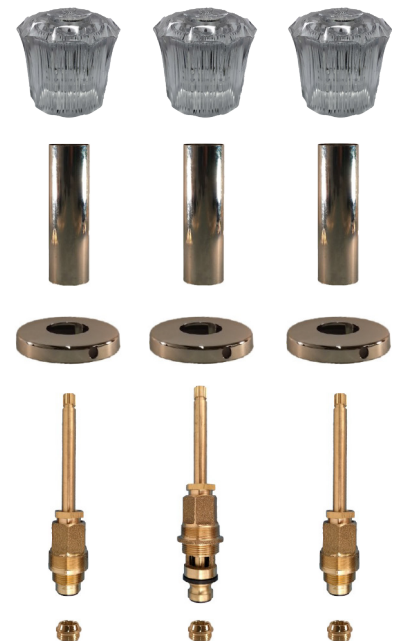

KIT-GE183

FOR GERBER

3-VALVE REBUILD KIT

HOT & COLD STEM
ABRGE20778B
BW Hot & Cold Ref.
413301
OEM Reference
98-673

DIVERTER STEM
ABRGE20779
BW Diverter Ref.
433401
OEM Reference
96-230 / 98-726