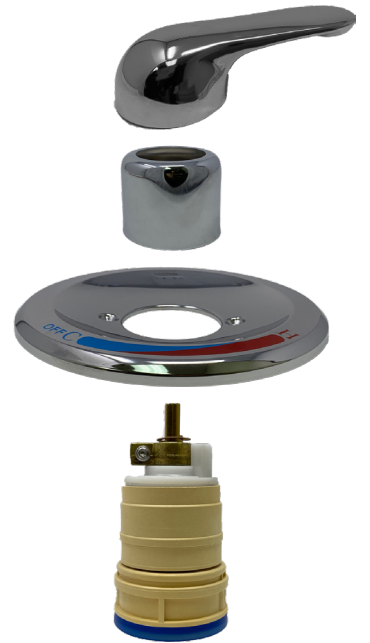

# REBUILD KITS

**KIT-HU101**  
FOR HUNTINGTON  
SINGLE LEVER REBUILD KIT

S/L CARTRIDGE  
CC19023-OS

OEM Reference  
ST7100

**KIT-HU101-TRIM**  
FOR HUNTINGTON  
TRIM KIT

**KIT-HU111**  
FOR HUNTINGTON  
SINGLE LEVER REBUILD KIT