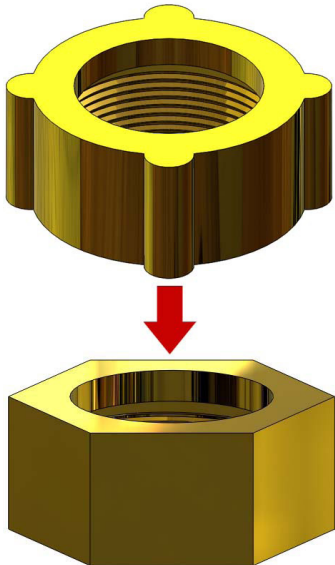

AMERICAN STANDARD*

Union Adapter / Shank
199240
1.07"

AMERICAN STANDARD*

Union Adapter / Shank
199280
1.07"

AMERICAN STANDARD*

Union Nut
199170
1 5/16" -14 Thread

AQUABRASS*

Ceramic Cartridge
CC19161
2.28"
35mm Diameter
OEM: ABCA10412

BRADLEY*

Pop-Up Stopper
AB912B
3-5/8" High, 1-1/4" Dia

CHICAGO*

SoftFlo Adapter
LF160550
.55"
3/8-18 NPS X 13/16-24
OEM: K2JKABRCF

BRADLEY*

Bubbler Connection Plug
LF118180
1.375"
OEM: 153-183

CIFIAL*

Bonnet Support Nut
180380
M24 X 1.0
OEM: 3300076