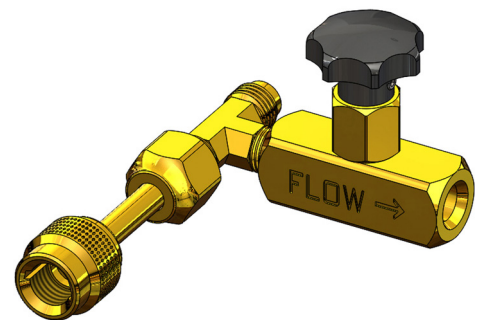

MISC

Screw and Bibb Washer Kit
178410

MISC

3/8 L Washer Retainer
116660

MISC

Faucet Shank Locknut
AB1006
Plastic 1/2-14 NPS

MISC

Bleed-Off Valve Assembly
136030
For backflow testing