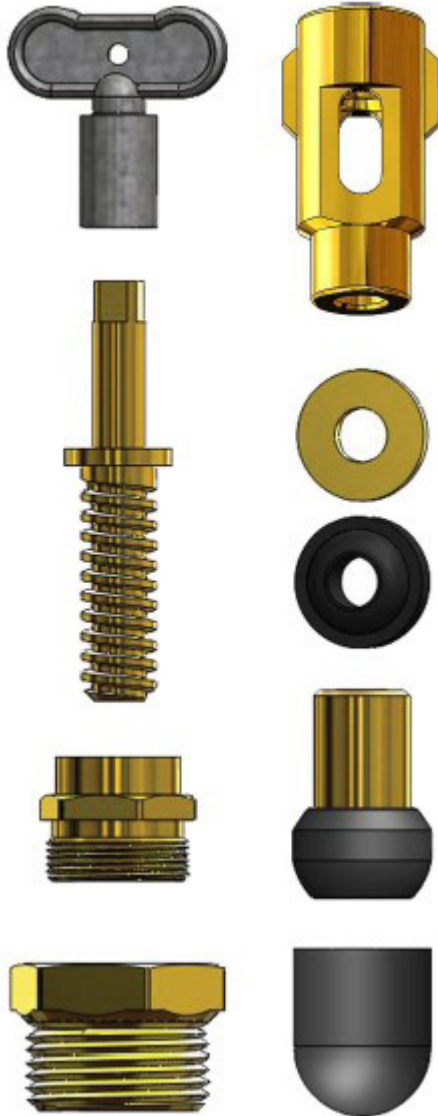

WATTS/WADE/JOSAM*

Hydrant Repair Kit
162420

UNKNOWN

.410"

1-13/16"