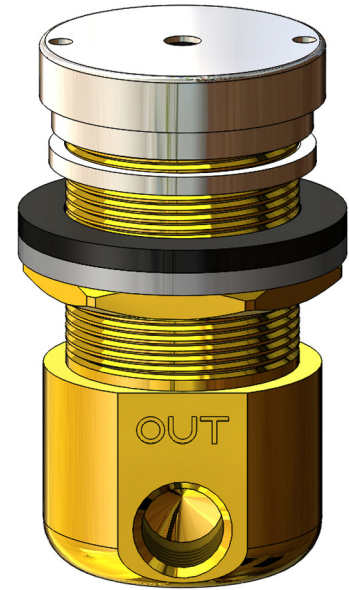

GERBER*

Tank to Bowl Gasket
 AB49582-KITA
 W/ Deluxe Tank to Bowl Kit

GROHE*

Adapter Screw
 105180
 .785"
 M3.5-0.6 Brass

GROHE*

Hose Adapter
 LF160640
 1.06"
 M15 X 1.0 male, M12 X 1.0 female

HAWS*

Drinking Fountain Valve and Push Button
 LF163260
 3.18"
 OEM: 5874PB

GERBER*

Locknut for Waste Link
 160430
 .125"
 3/8" Hex

HAWS*

Drinking Fountain Valve Button
 162910
 OEM: PBA7

GLACIER BAY*
 M27 X 1.5

1"-24
Cap Nut
 175040

To Order, Email Orderdesk@barrywalter.com or Fax 1-800-886-9831 - BarryWalter.com