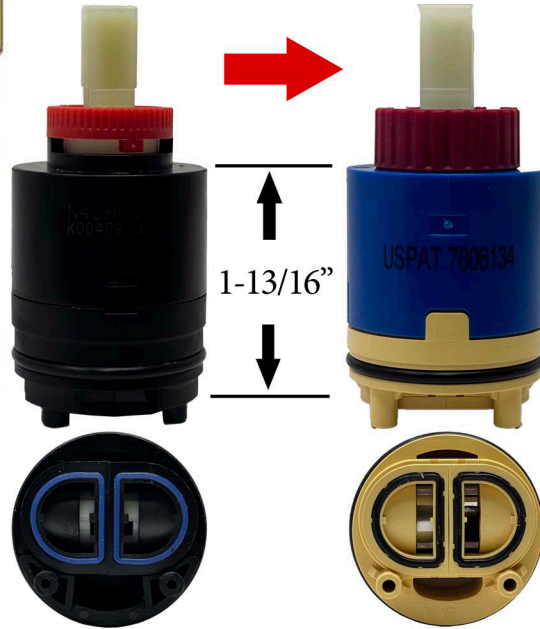

WATTS/WADE/JOSAM*

Hydrant Repair Kit
162420

UNKNOWN

.410"

1-13/16"

**40mm Pressure Balance
Ceramic Cartridge**
CC19157
3.125"

UNKNOWN

20
3-20