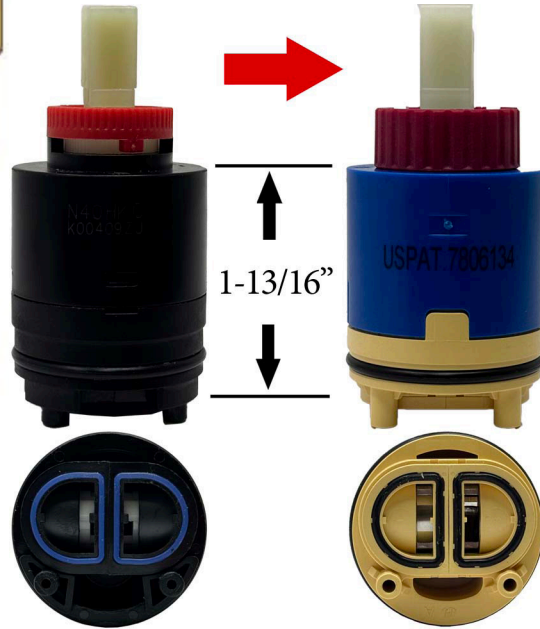

**40mm Pressure Balance
Ceramic Cartridge**
CC19157
3.125"

UNKNOWN

20
3-20

Cam Style Diverter
231830
1.26"

MISC