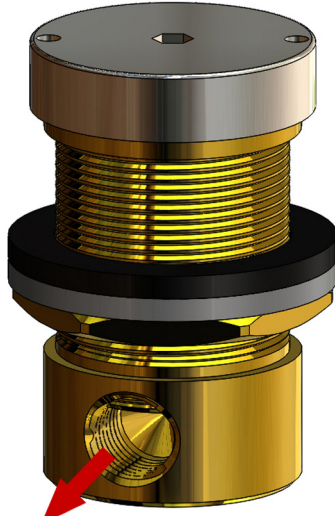

ACORN*

Push Rod

123050

1.19"

Adjustable Cup

OEM: 2315-000-199

ACORN*

Push Button Assembly

162730

1.52" O.D.

OEM: 7000-091-001

ACORN / MURDOCK*

Water Output