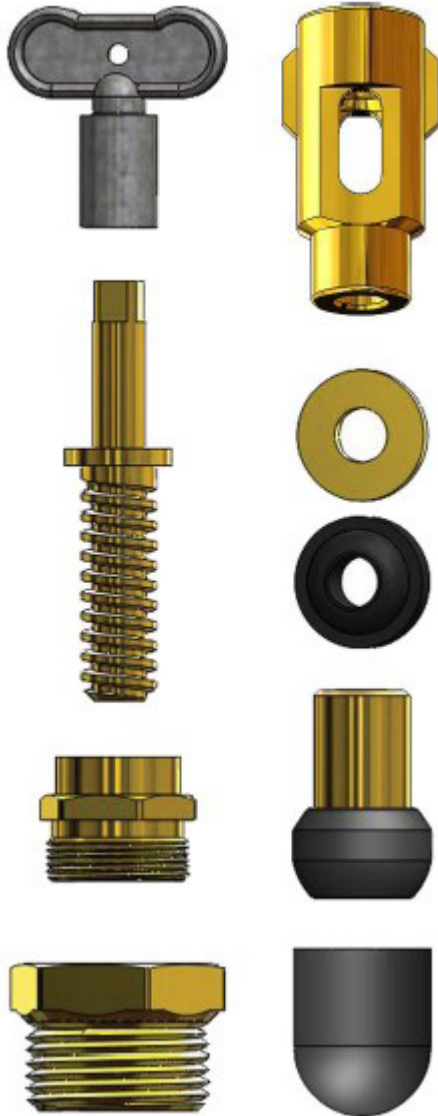

WATTS/WADE/JOSAM*

Hydrant Repair Kit
162420

UNKNOWN

.410"