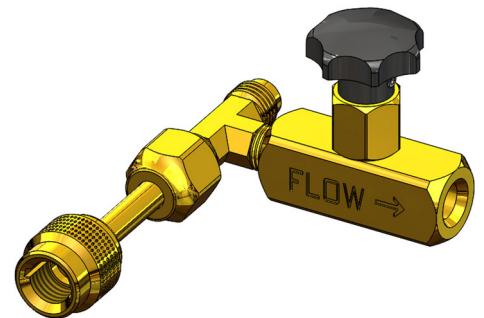

Bleed-Off Valve Assembly
136030
For backflow testing

To Order, Email Orderdesk@barrywalter.com or Fax 1-800-886-9831 - BarryWalter.com

*Original Mfg's names are used for identification only and are not a representation that the items offered are genuine items of the original Mfg.