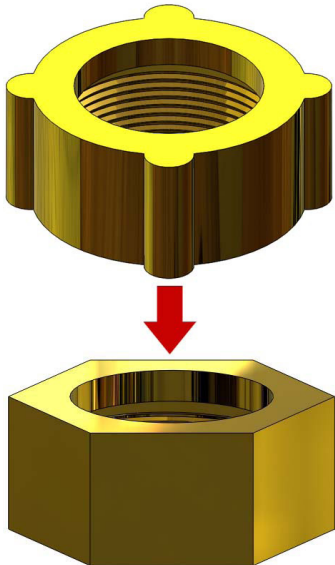

AMERICAN STANDARD*

Union Adapter / Shank
 199240
 1.07"

AMERICAN STANDARD*

Union Adapter / Shank
 199280
 1.07"

AMERICAN STANDARD*

Union Nut
 199170
 1 5/16"-14 Thread

AQUABRASS*

Ceramic Cartridge
 CC19161
 2.28"
 35mm Diameter
 OEM: ABCA10412

BRADLEY*

Pop-Up Stopper
 AB912B
 3-5/8" High, 1-1/4" Dia

BRADLEY*

Bubbler Connection Plug
 LF118180
 1.375"
 OEM: 153-183

To Order, Email Orderdesk@barrywalter.com or Fax 1-800-886-9831 - BarryWalter.com

**Original Mfg's names are used for identification only and are not a representation that the items offered are genuine items of the original Mfg.*