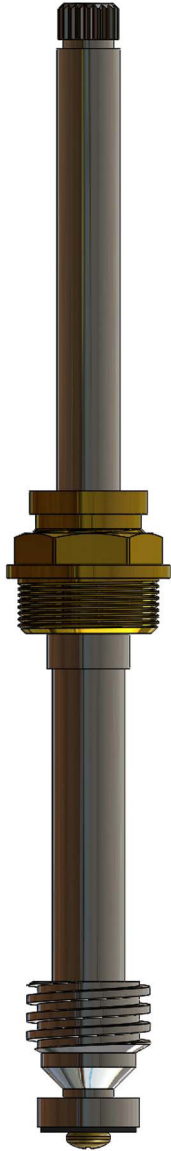

KOHLER*

W/S Lavatory Stem Unit

LF480801

7.73"

KOHLER*