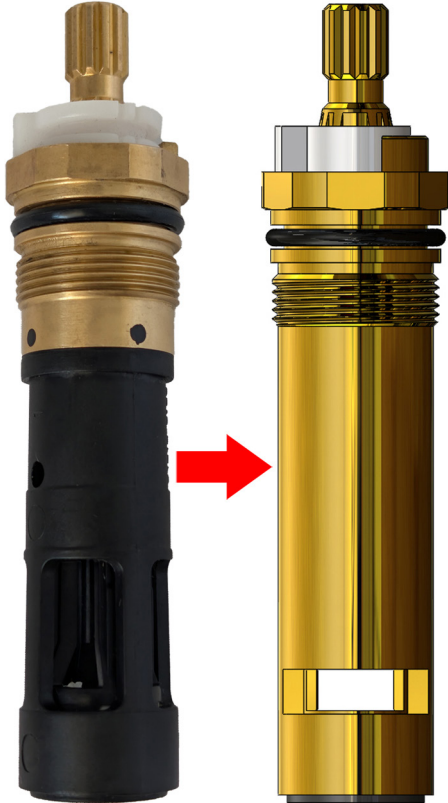

PRICE PFISTER*

Ceramic R/T

405431
4.40"
All Brass
OEM: 974-3590

ROHL*

Check Valve

161090
.870"
OEM: C7915

SAYCO/GERBER*

Lock Nut

146270
.635"

For 40MM Single Handle Ceramic

SAVOY*

Union Tail Piece

156650
1.04"

(Use part number 146760 for union nut)

SAYCO*