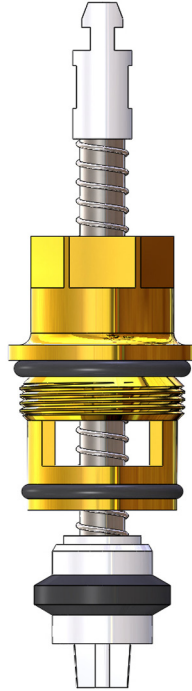

**Original Mfg's names are used for identification only and are not a representation that the items offered are genuine items of the original Mfg.*

*T & S**

Ceramic Unit
 LF466401-NS-N
 LF466402-NS-N
 3.045"
 With New Style Nut
 OEM: 011278-25NS

Also available with Check
 LF466401-CHK-NS-N
 LF466402-CHK-NS-N

*TEMPRESS**

Push-Pull Diverter Unit
 430790
 3.60"
 OEM: 1533-6000 / 1-043 / 18.30.069

*TEMPRESS**

Push-Pull Diverter Unit
 431130
 4.60"
 With 1" Link
 OEM: 47689000