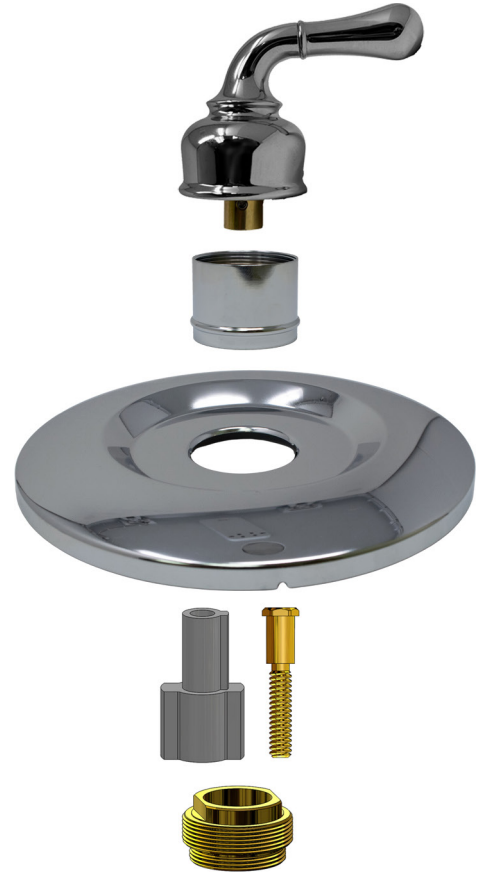

PHYLIRICH*

Progressive Cartridge

CC19159
1.73"
CW Close
OEM: 10488

PHOENIX*

2 Handle Rebuild Kit
KIT-PX112

PRICE PFISTER*

Rebuild Kit
KIT-PP501

PHYLIRICH*

**Pressure Balance Diverter
Cartridge**

431750
1.88"
M5 X .8
OEM: 1-118

PIONEER*

Balancing Spool
160250
2.27"
OEM: X-4400005

To Order, Email Orderdesk@barrywalter.com or Fax 1-800-886-9831 - BarryWalter.com

*Original Mfg's names are used for identification only and are not a representation that the items offered are genuine items of the original Mfg.

PRICE PFISTER*

Handle Screw
 127230
 1.72"
 OEM: SM05513-01