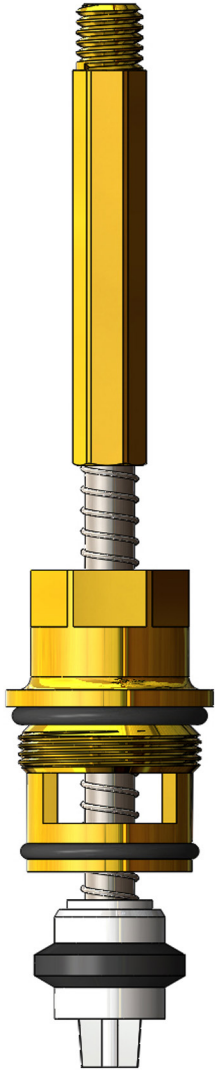

TEMPRESS*

Push-Pull Diverter Unit

432970
5.60"
With 2" Link