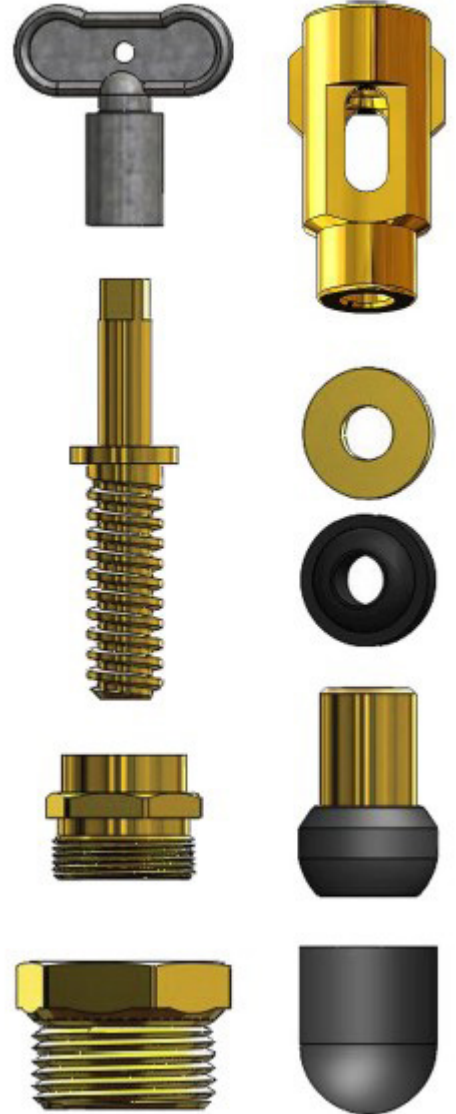

WATTS/WADE/JOSAM*

Hydrant Repair Kit

162420

To Order, Email Orderdesk@barrywalter.com or Fax 1-800-886-9831 - BarryWalter.com

*Original Mfg's names are used for identification only and are not a representation that the items offered are genuine items of the original Mfg.