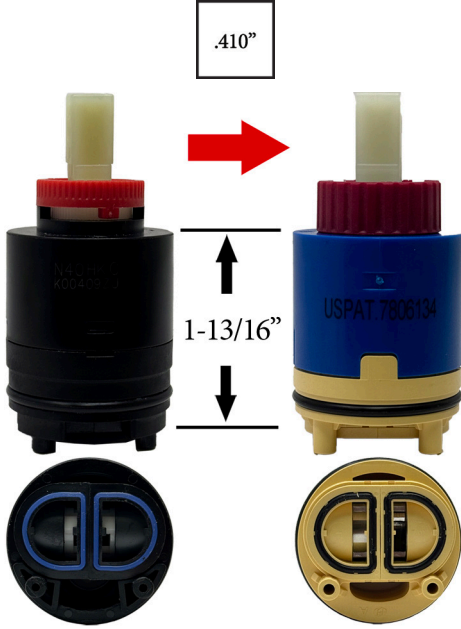

UNKNOWN

**40mm Pressure Balance
 Ceramic Cartridge**
 CC19157
 3.125"

UNKNOWN

Cam Style Diverter
 231830
 1.26"

MISC

MISC

**Delta Tube and Claw for
 ONA System**
 999150-78

UNKNOWN