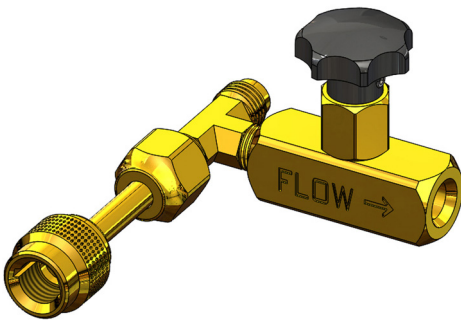

Bleed-Off Valve Assembly

136030
For backflow testing

To Order, Email Orderdesk@barrywalter.com or Fax 1-800-886-9831 - BarryWalter.com

*Original Mfg's names are used for identification only and are not a representation that the items offered are genuine items of the original Mfg.