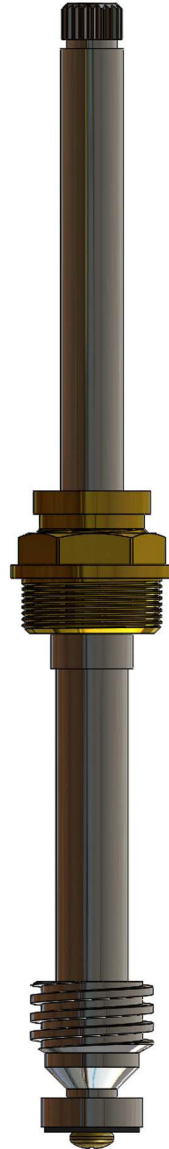

W/S Lavatory Stem Unit

LF480801

7.73"

KOHLER*