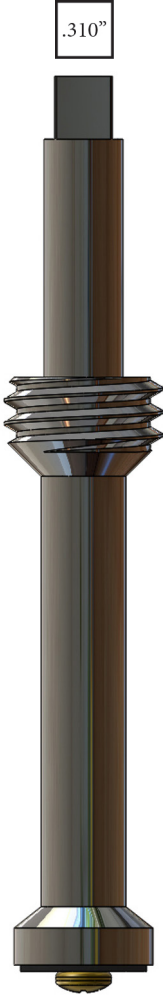

BANNER*

S/V Stem
209201
4.80"

BK RESOURCES / CHG*