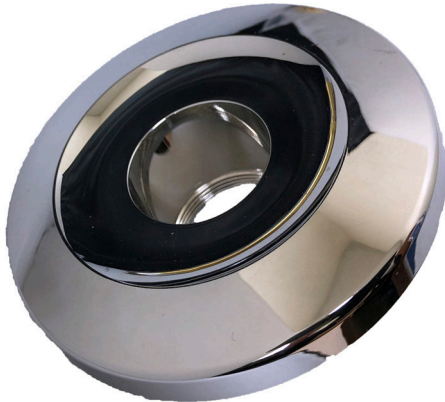

DELTA*

Delta Escutcheon

DE50316

1.33"

3.50"

1"-20

DELTA*