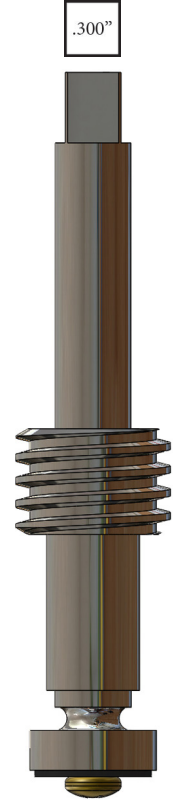

S/V Stem With 17pt Broach

216011

5.11"

Do you have questions? We have answers - Helpdesk@barrywalter.com

**Original Mfg's names are used for identification only and are not a representation that the items offered are genuine items of the original Mfg.*

ENCORE*

Pre-Rinse Button Valve Assembly
LF462800
2.24"

OEM: KL50-Y027-Z

ENWARE*

Drinking Fountain Push Button Unit
LF461600
2.20"

FEDERAL HUBER*

S/V Stem
203801
3.77"
With Swivel Retainer

ENCORE/CHG*