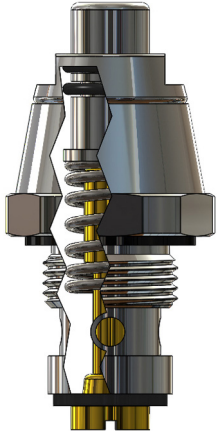

S/V Stem With 17pt Broach

216011

5.11"

Do you have questions? We have answers - Helpdesk@barrywalter.com

**Original Mfg's names are used for identification only and are not a representation that the items offered are genuine items of the original Mfg.*

ENCORE*

Pre-Rinse Button Valve Assembly
LF462800
2.24"

OEM: KL50-Y027-Z

ENWARE*

Drinking Fountain Push Button Unit
LF461600
2.20"

FEDERAL HUBER*

S/V Stem
203801
3.77"
With Swivel Retainer

ENCORE/CHG*