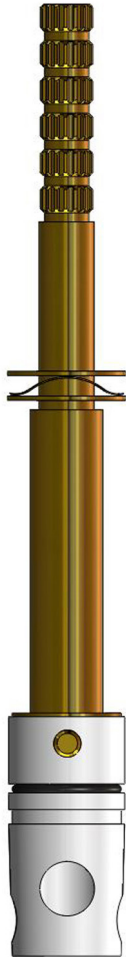

PRECISION BRASS*

R/T Diverter Stem
439160
6.590"
Three Hole
Includes Bonnet 739160

PRECISION BRASS*