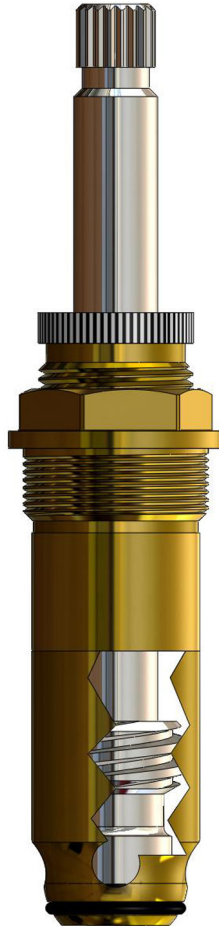

KOHLER*

Handle Stem Rod

152760
1.905"
Polished Chrome
OEM: 42673-CP

KOHLER*

Lav Unit
LF474501
LF474502
4.820"
Uses Barrel
LF647322
Gasket: 895350

KOHLER*