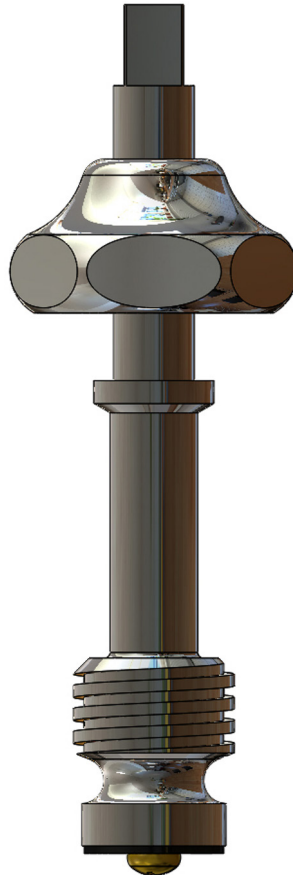

Best S/V Unit
406401
206401 Stem Only
4.57"
With square broach

PAUL*