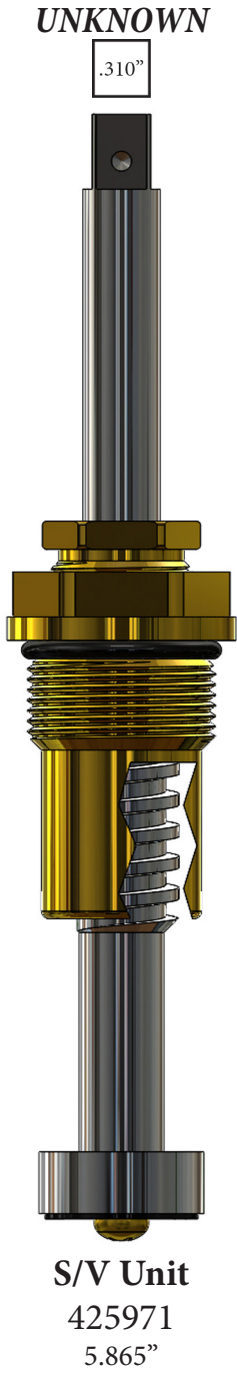

Do you have questions? We have answers - Helpdesk@barrywalter.com

*Original Mfg's names are used for identification only and are not a representation that the items offered are genuine items of the original Mfg.