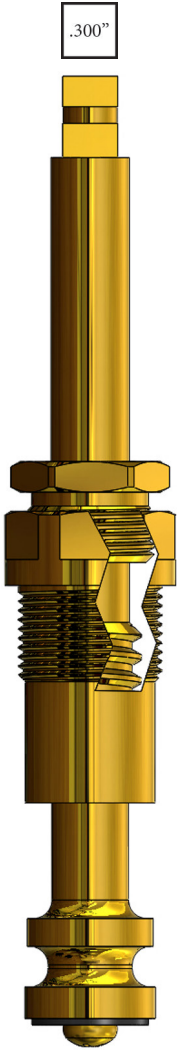

SPEAKMAN*

Stem Unit
418321
5.09"

SPEAKMAN*