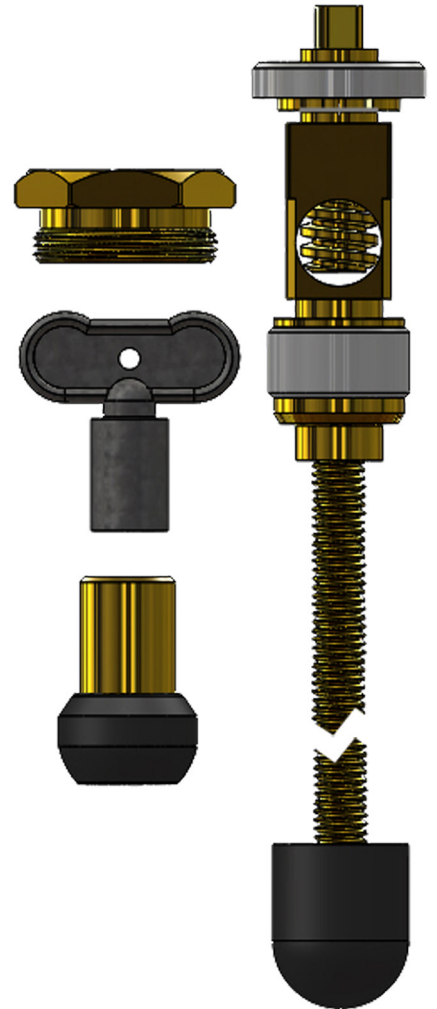

Hydrant Repair Kit

159410

24" Rod

HY-420-CIA

Do you have questions? We have answers - Helpdesk@barrywalter.com

*Original Mfg's names are used for identification only and are not a representation that the items offered are genuine items of the original Mfg.