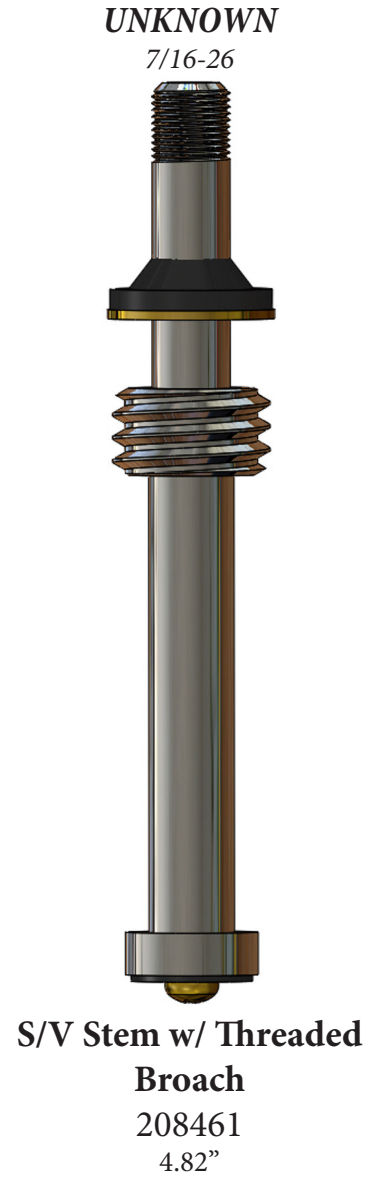

Do you have questions? We have answers - Helpdesk@barrywalter.com

*Original Mfg's names are used for identification only and are not a representation that the items offered are genuine items of the original Mfg.