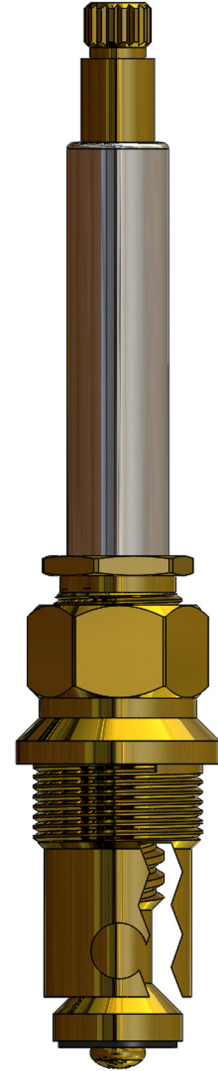

Diverter Unit

436281

5.57"

With 167340

BROADWAY*

Index Button

146450

.300"

For Arrow Style Handle

Polished Brass

BROADWAY*