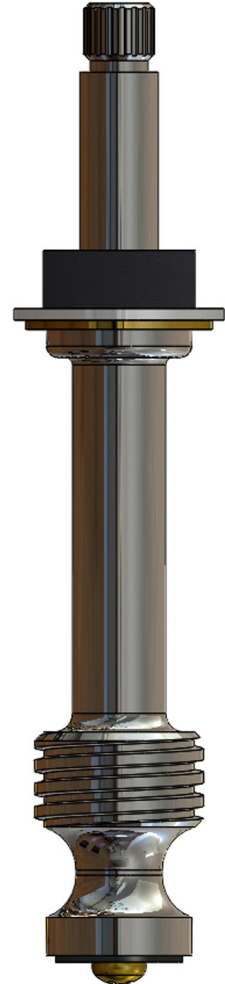

12
3-10

Diacore Cartridge

EK10591

EK10592

2.23"

OEM: A51947R, A51948R

EMPIRE*

17
3-7

S/V Stem With 17pt Broach

216011

5.11"

Do you have questions? We have answers - Helpdesk@barrywalter.com

**Original Mfg's names are used for identification only and are not a representation that the items offered are genuine items of the original Mfg.*