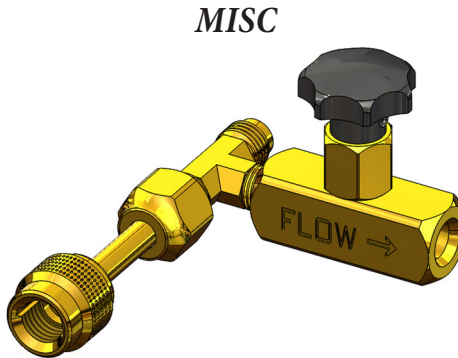

Brass Friction Ring

897150
2.184" X 2.00" X .025"

MISC

Adapter

154040
.610"

3/8-18 NPS X 3/4-11.5 GHT Adapter

MISC

Bleed-Off Valve Assembly