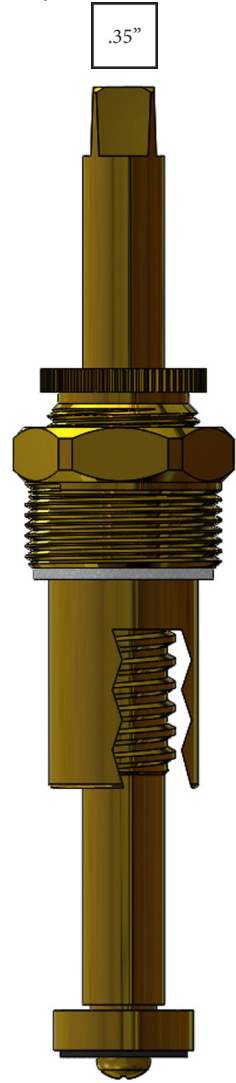

Lavatory Stem Unit
LF472161
5.18"

Do you have questions? We have answers - Helpdesk@barrywalter.com

*Original Mfg's names are used for identification only and are not a representation that the items offered are genuine items of the original Mfg.