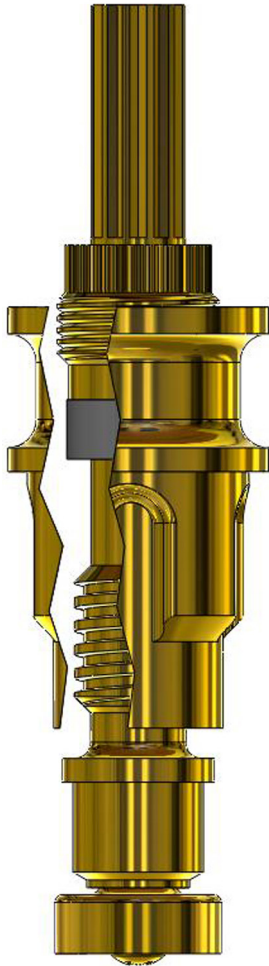

COYNE DELANY*

Lock Nut
156090
2.00" Dia
For concealed valves

Do you have questions? We have answers - Helpdesk@barrywalter.com

**Original Mfg's names are used for identification only and are not a representation that the items offered are genuine items of the original Mfg.*

**Original Mfg's names are used for identification only and are not a representation that the items offered are genuine items of the original Mfg.*

CRANE NEUVOGUE*

S/V Stem Unit

412621
412622
5.050"

CRANE*

Bonnet

760040
.720"

CRANE*

Dial-Eze Stem Unit

404631
404632
4.115"
Extra Long
Gasket: 895250

CRANE*

Locknut for Dial-Eze Body

149960
1.935"
Fits LF122490
1-5/16-16 Thread

CRANE*

Lever Handle

146750-H
Hot, Top mount
OEM: 46-41H

CRANE*

Lever Handle

148140-H
Hot, Side mount
OEM: 46A-41H

CRANE*

Locknut