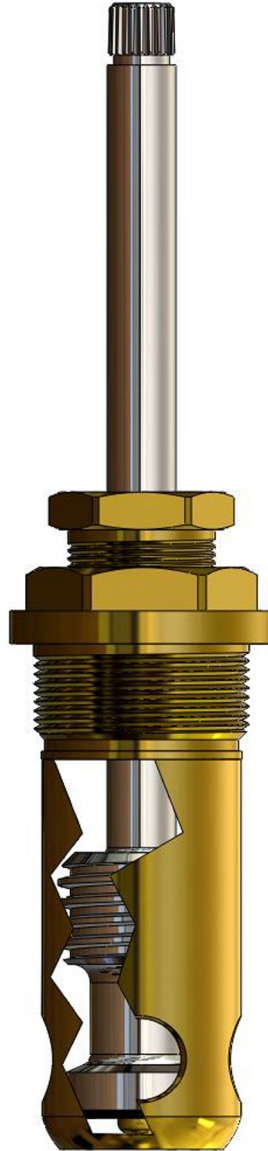

AMERICAN STANDARD*

Stem Unit
427341
7.000"
S/V Unit