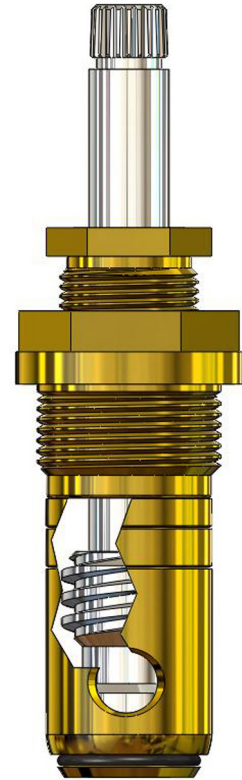

ACORN*

Straight Shank Brass Lock Nut

175020
3/8-18 IPS Thread
OEM: 0308-006-000

ADVANCE TABCO, CHG, T&S*
And more

Brass Lever Handle

TS32955C
1-9/16", Cold

ADVANCED TABCO*

Pedal/Knee Valve Unit

AMERICAN STANDARD*

M/V Stem
 208511
 4.775"
 OEM: 27217-02

AMERICAN STANDARD*

Renu S/V Unit
 427221
 7.000"

Do you have questions? We have answers - Helpdesk@barrywalter.com

**Original Mfg's names are used for identification only and are not a representation that the items offered are genuine items of the original Mfg.*

AMERICAN STANDARD*

S/V Unit
424611
6.000"
Uses Barrel
647071

AMERICAN STANDARD*

Stem Unit
427341
7.000"
S/V Unit

AMERICAN STANDARD*

Stem Unit
LF472061
LF472062
4.060"

Do you have questions? We have answers - Helpdesk@barrywalter.com

AMERICAN STANDARD*

Locknut

602320

.955"

Tapped 9/16-20

AMERICAN STANDARD*

Thermostatic Valve Gear

157240