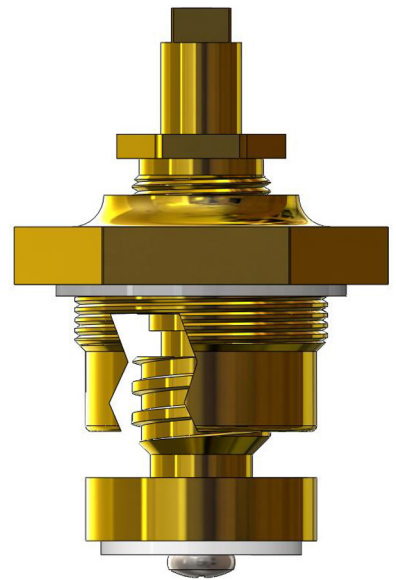

Steam Valve Unit

465991

3.000"

Gasket: 895500

UNKNOWN

.285"