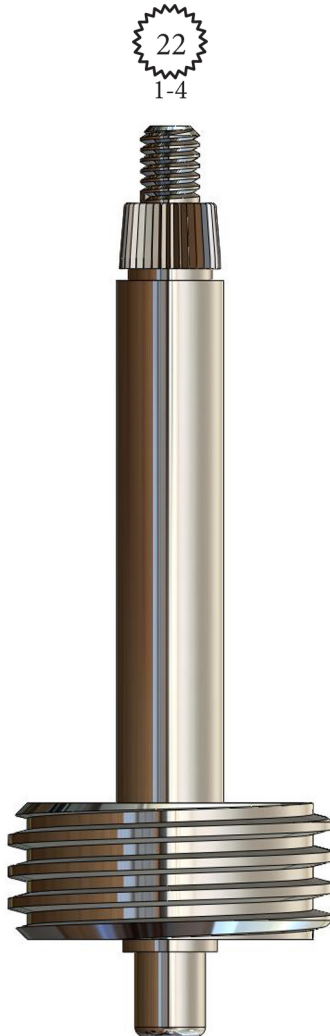

AMERICAN STANDARD*

M/V Stem
208511
4.775"
OEM: 27217-02