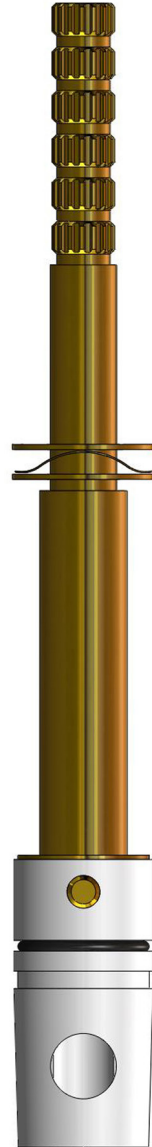

Diverter Stem Unit

239190

6.560"

R/T Diverter Stem

One Hole

POWERS*

Check Stop

402111

1.25"

OEM: 900-050

Do you have questions? We have answers - Helpdesk@barrywalter.com

*Original Mfg's names are used for identification only and are not a representation that the items offered are genuine items of the original Mfg.