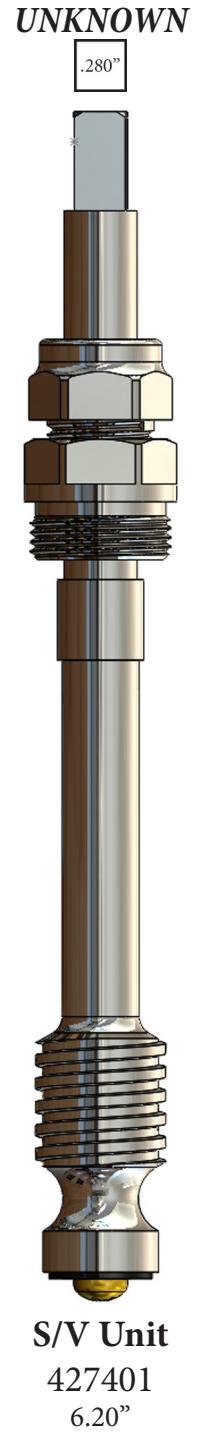

Do you have questions? We have answers - Helpdesk@barrywalter.com

*Original Mfg's names are used for identification only and are not a representation that the items offered are genuine items of the original Mfg.