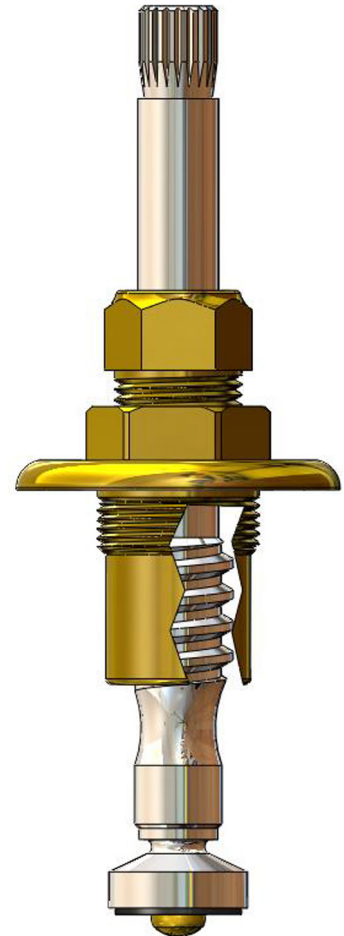

Stem Unit

409091
4.900"

Do you have questions? We have answers - Helpdesk@barrywalter.com

*Original Mfg's names are used for identification only and are not a representation that the items offered are genuine items of the original Mfg.