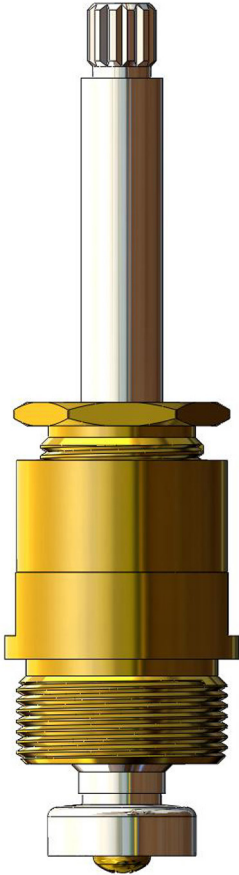

LOGAN / ACORN*

12
1-2

Stem Unit

410041

4.560"

1-1/8" Cap Thread

Gasket: 894620