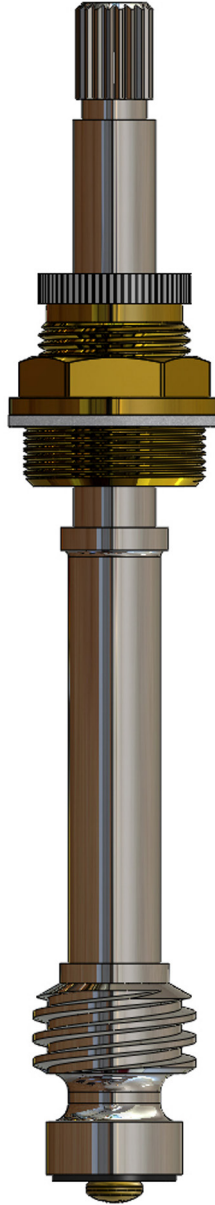

Stem Unit

LF480701

6.25"

With Long Style Broach

KOHLER*

Niedecken Limit Stop Screw

21973

.815"

Do you have questions? We have answers - Helpdesk@barrywalter.com

*Original Mfg's names are used for identification only and are not a representation that the items offered are genuine items of the original Mfg.