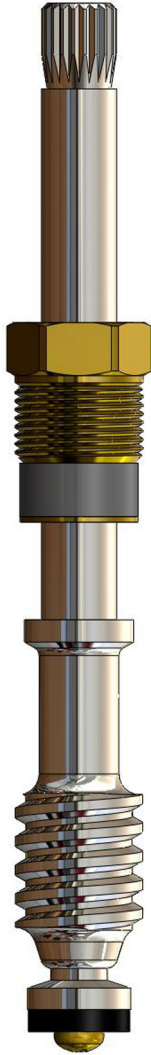

SPEAKMAN*

O/S S/V Unit

417871
5.875"

SPEAKMAN*