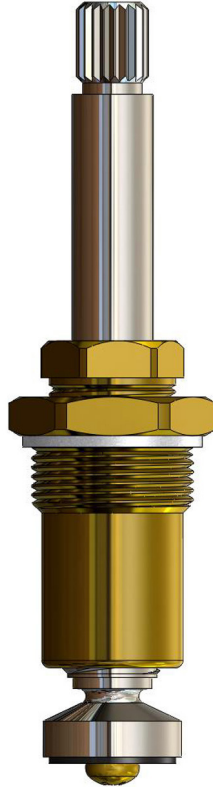

**Original Mfg's names are used for identification only and are not a representation that the items offered are genuine items of the original Mfg.*

SPEAKMAN*

O/S S/V Unit

417871
5.875"

SPEAKMAN*

S/V Unit

403681
4.01"