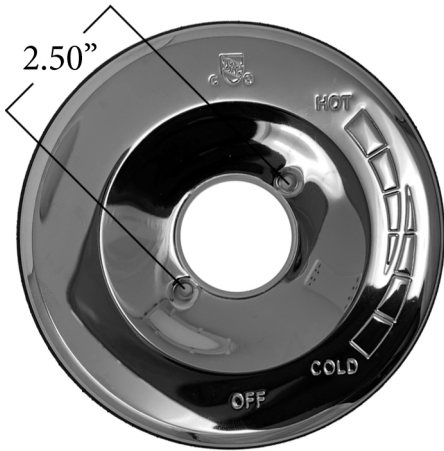

Face Plate

GE50396
6-3/4" O.D, 1.90" I.D.

GERBER*

Top Nut

GE50398
.68"
.885" Dia

GERBER*