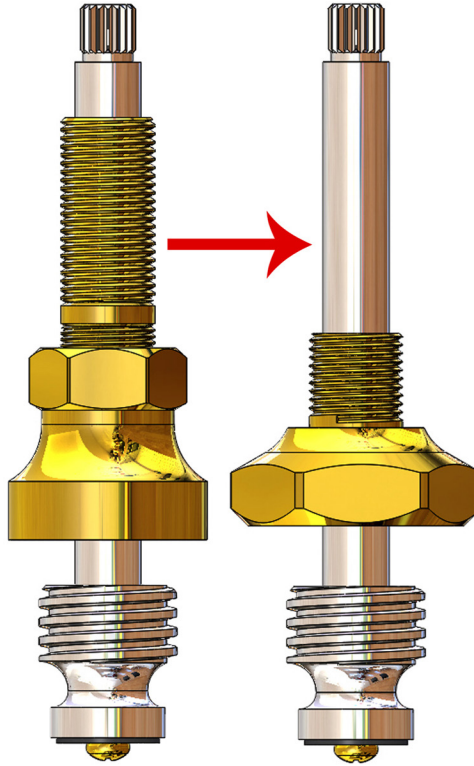

S/V Unit

412101

4.84"

With original bonnet

BRIGGS*