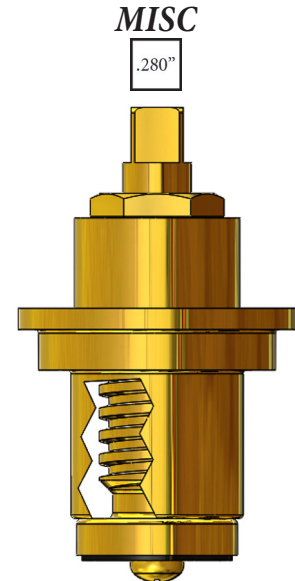

Steam Valve Stem
483511
2.43"

Do you have questions? We have answers - Helpdesk@barrywalter.com

*Original Mfg's names are used for identification only and are not a representation that the items offered are genuine items of the original Mfg.