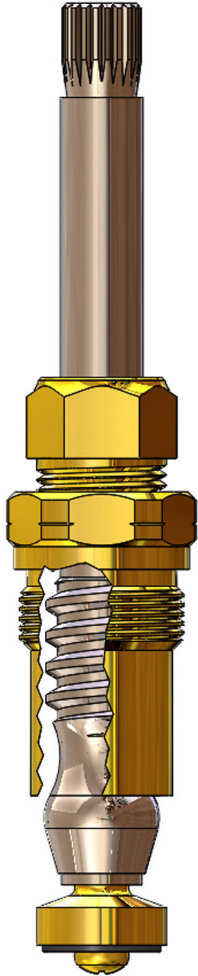

SPEAKMAN*

20
2-4

Stem Unit
LF476021-BN
5.00"
Brushed Nickel