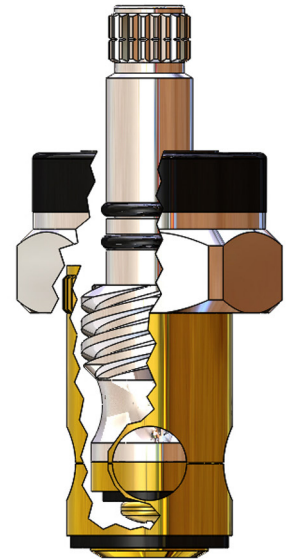

Stem Unit & Handle

LF466481-32955 (Hot)

LF466482-32955 (Cold)

2.90"

OEM: KL50-Y006-KT

Do you have questions? We have answers - Helpdesk@barrywalter.com

*Original Mfg's names are used for identification only and are not a representation that the items offered are genuine items of the original Mfg.