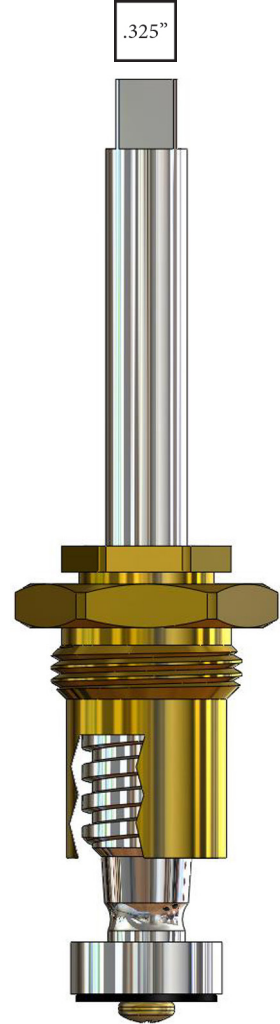

S/V Unit

411501

4.94"

GLACIER BAY*

Cap Nut

131030

.63"

1.10" Dia

OEM: RP5861

Do you have questions? We have answers - Helpdesk@barrywalter.com

*Original Mfg's names are used for identification only and are not a representation that the items offered are genuine items of the original Mfg.