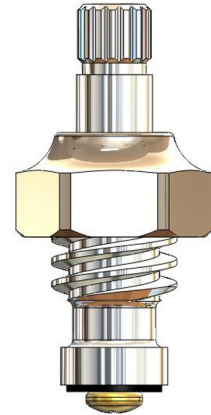

SPEAKMAN*

20
2-4

Stem Unit
LF476021-BN
5.00"
Brushed Nickel

STERLING*

.315"

S/V Unit
404890
4.16"

STERLING*

16
1-5