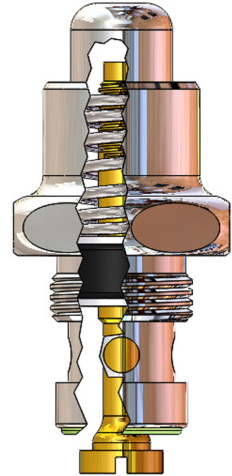

ACORN*

Straight Shank Brass Lock Nut

175020
3/8-18 IPS Thread
OEM: 0308-006-000

ADVANCE TABCO, CHG, T&S*
And more

Brass Lever Handle

TS32955C
1-9/16", Cold

ADVANCED TABCO*

Pedal/Knee Valve Unit

LF462300
2.47"
OEM: K-01

ACORN*

Push Rod

123050
1.19"
Adjustable Cup
OEM: 2315-000-199

ADVANCE TABCO, CHG, T&S*
And more

Brass Lever Handle

TS32955H
1-9/16", Hot

ADVANCED TABCO*