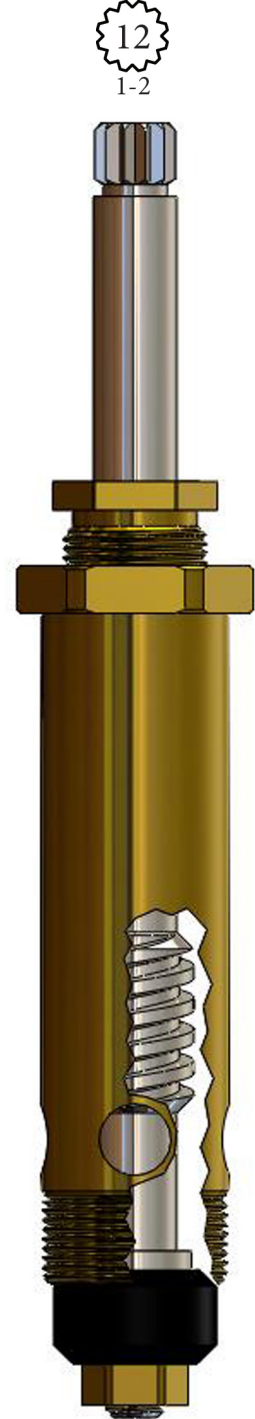

Diverter Unit

437961
6.800"

Do you have questions? We have answers - Helpdesk@barrywalter.com

*Original Mfg's names are used for identification only and are not a representation that the items offered are genuine items of the original Mfg.