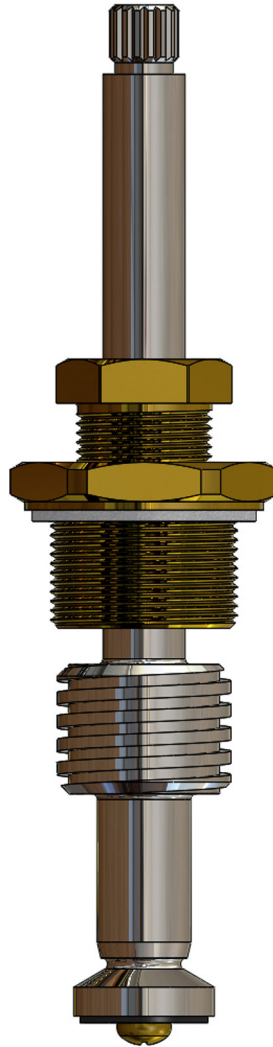

S/V Stem Unit

419801

5.40"

CHG*