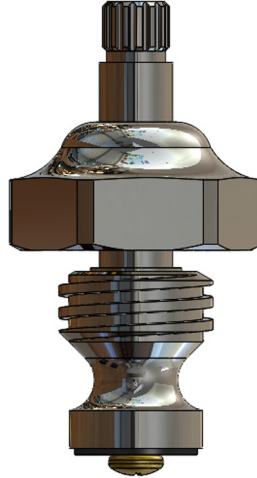

Stem Unit

LF463581
LF465382
2.47"

WOLVERINE*

Cap Nut

763320
.76"
1"-18 Thread
1 1/8" Hex

MISC