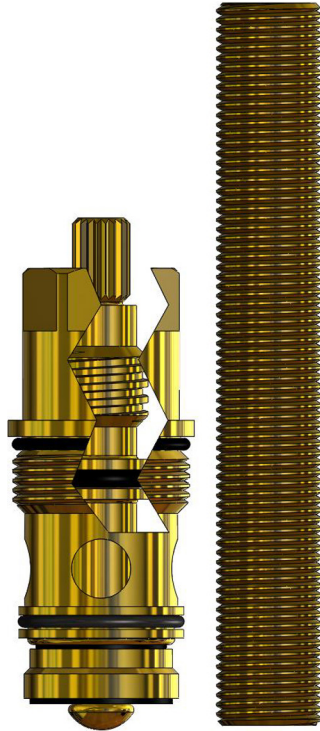

Stem Unit

431271
5.620"

Diverter Unit, Short Version

NEWPORT/PHYLIRICH*

16
3-16