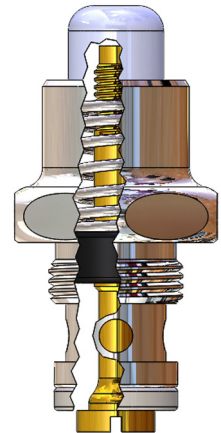

Knee Valve

LF462400-P
2.25"
Plastic Button
OEM: 002983-40

Do you have questions? We have answers - Helpdesk@barrywalter.com

*Original Mfg's names are used for identification only and are not a representation that the items offered are genuine items of the original Mfg.