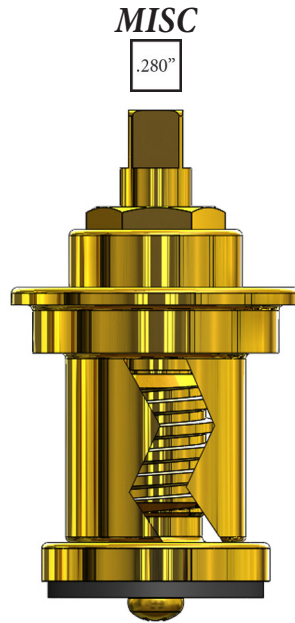

Steam Valve Stem
483491
2.45"