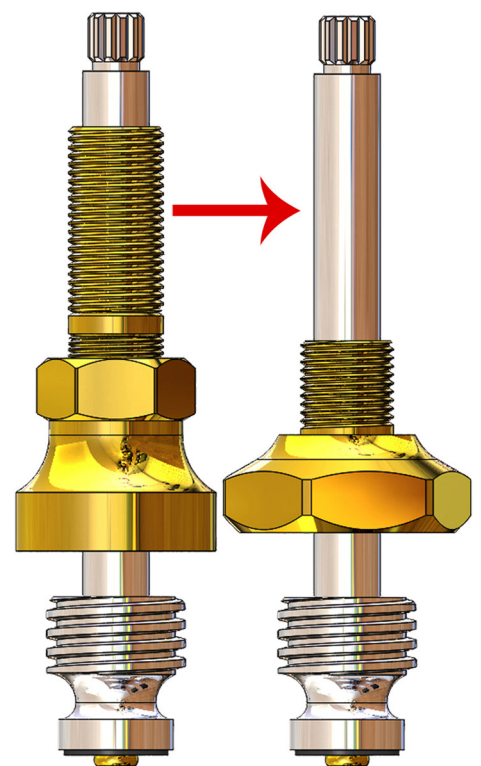

1.125"

1.063-32

BRIGGS*

S/V Unit

412101

4.84"

With original bonnet

BRIGGS*