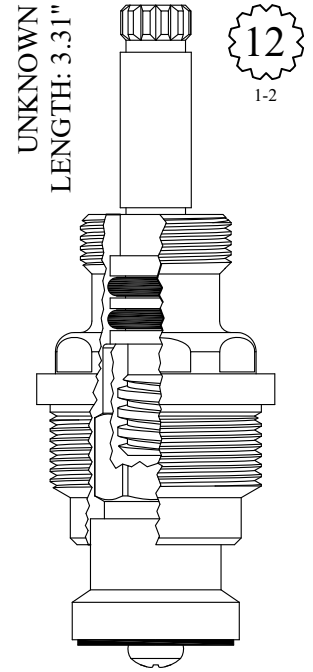

GASKET INCLUDED: 895450

402522