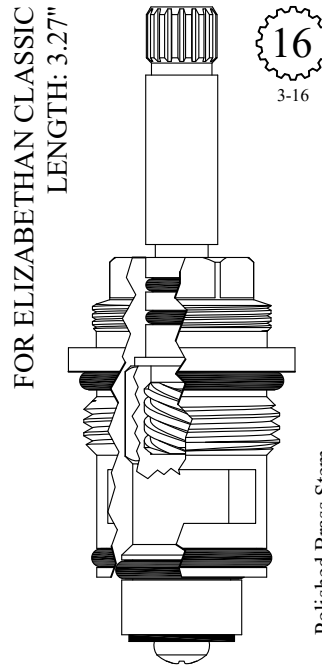

GASKET: 890180 O-RING INCLUDED

431552