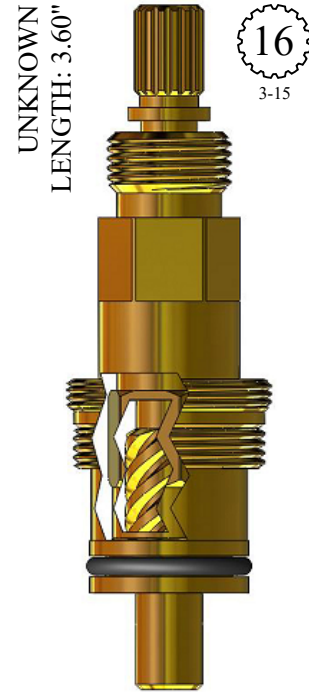

402562

FOR AUBURN BRASS
LENGTH: 3.51"

GASKET: 890200 O-RING INCLUDED

403021

403022

UNKNOWN
LENGTH: 3.56"

GASKET INCLUDED: 895140

402782

Comes with handle screw:
899230

FOR KALLISTA
LENGTH: 3.57"

GASKET INCLUDED: 895440

402792

NON-RISING UNITS

GASKET INCLUDED: 895440

402892

OEM # 7.151

GASKET: 890210 O-RING INCLUDED

431681

OEM # 28647-0070A

431571

GASKET INCLUDED: 895160

430192

OEM # 491-2658-00 or 491-2507-00

GASKET INCLUDED: 895560

403062

GASKET: 891180 O-RING INCLUDED

430871

NON-RISING UNITS

UNKNOWN
LENGTH: 3.81"

426812

GASKET: 890170 O-RING INCLUDED

20
3-20