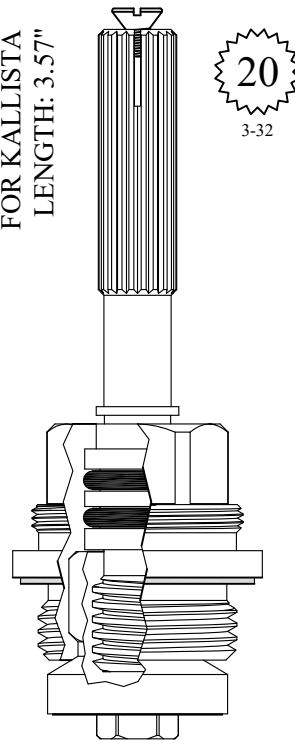

402562

FOR AUBURN BRASS
LENGTH: 3.51"

GASKET: 890200 O-RING INCLUDED

403021

403022

UNKNOWN
LENGTH: 3.56"

GASKET INCLUDED: 895140

402782

Comes with handle screw:
899230

FOR KALLISTA
LENGTH: 3.57"

GASKET INCLUDED: 895440

402792

NON-RISING UNITS

GASKET INCLUDED: 895440

402892

OEM # 7.151