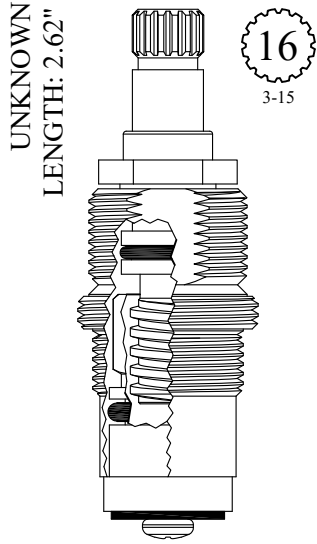

GASKET: 890170 O-RING INCLUDED

LF463872

Comes with 20pt
Dornbracht
adapter: 103200

NON-RISING UNITS

GASKET INCLUDED: 895140

LF464602

GASKET: 890180 O-RING INCLUDED

430881