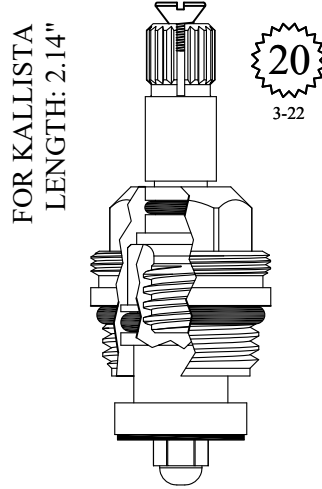

UNKNOWN
LENGTH: 2.11"

20
3-14

GASKET: 890180 O-RING INCLUDED

LF459482

FOR ARMONIA
LENGTH: 2.11"

20
3-14

19TPI Fine Cap Thread

GASKET: 890180 O-RING INCLUDED

LF460172

FOR ARMONIA
LENGTH: 2.11"

20
3-14

14 TPI Coarse Cap Thread

GASKET: 890180 O-RING INCLUDED

LF460182

Comes with handle screw:
899230

FOR KALLISTA
LENGTH: 2.12"

20
3-22

Comes with handle screw: #899230

GASKET INCLUDED: 895350

LF463602

FOR KALLISTA
LENGTH: 2.14"

20
3-22

GASKET: 891150 O-RING INCLUDED

LF459801
LF459802

FOR DORNBRACHT
LENGTH: 2.16"

20
3-20

20

Comes with 20pt
Dornbracht
adapter: 103200

GASKET INCLUDED: 895560

401082

FOR PRINCIPE
LENGTH: 2.16"

20
11/32
3-34