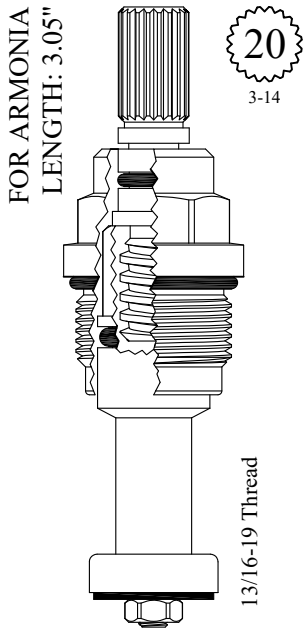

UNKNOWN
LENGTH: 2.94"

18
3-25

GASKET INCLUDED: 895180

401722

UNKNOWN
LENGTH: 2.96"

16
1-5

GASKET INCLUDED: 895150

LF466262

FOR GROHE
LENGTH: 3.00"

20
3-32

GASKET INCLUDED: 895440

401982

NON-RISING UNITS

GASKET: 890180 O-RING INCLUDED

401822

GASKET: 890180 O-RING INCLUDED