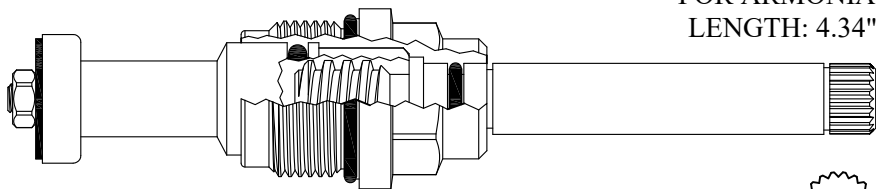

405942

GASKET: 890180 O-RING INCLUDED

20
3-14