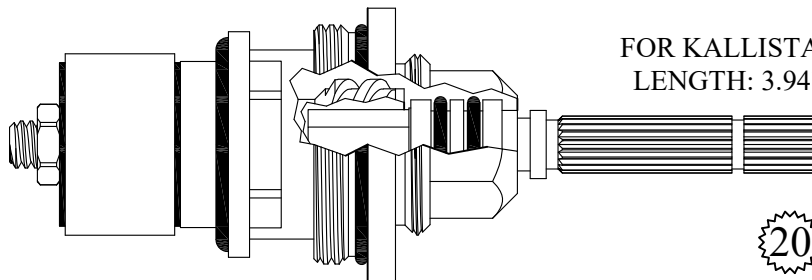

430982

GASKET: 890210 O-RING INCLUDED

20
3-20

UNKNOWN
LENGTH: 4.31"