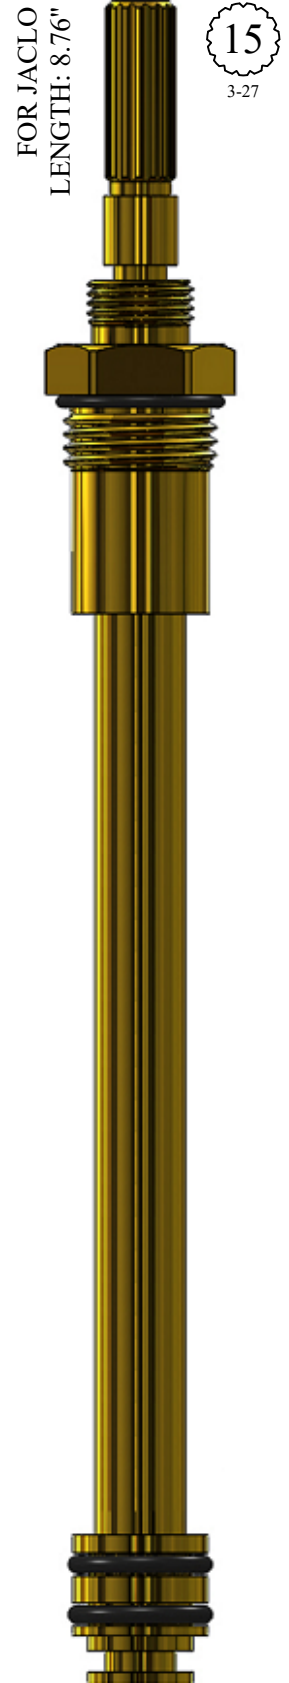

GASKET: 890170 O-RING INCLUDED

439821