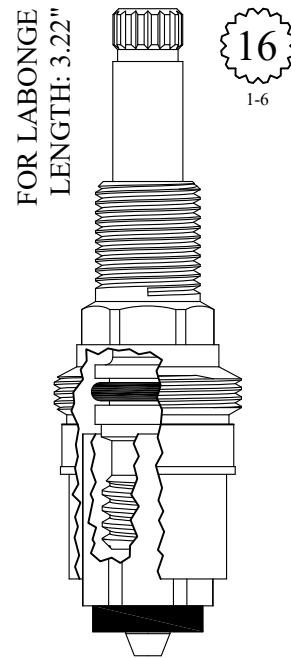

NON-RISING UNITS

GASKET: 890180 O-RING INCLUDED

401822

GASKET: 890180 O-RING INCLUDED

402282

GASKET INCLUDED: 895160

LF466532

GASKET INCLUDED: 895160

402012

OEM # 491-2505-00

Comes with handle screw:
899240

GASKET: 890170 O-RING INCLUDED

430022

OEM # 954559-0070A

GASKET: 890170 O-RING INCLUDED

430392

LF466712