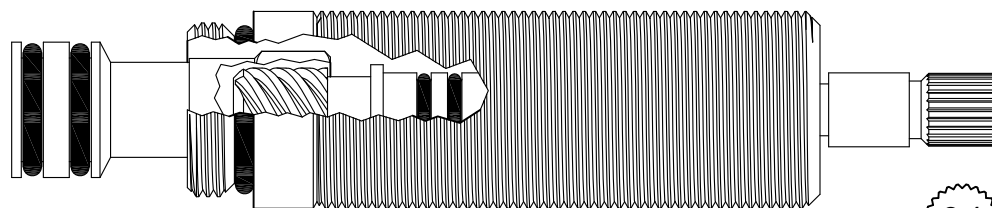

20
3-32

Chrome Plated Stem & Gland

FOR JACLO
LENGTH: 5.15"

432431

GASKET: 891150 O-RING INCLUDED

24
3-19

Chrome Plated Stem & Gland

FOR JACLO
LENGTH: 5.15"