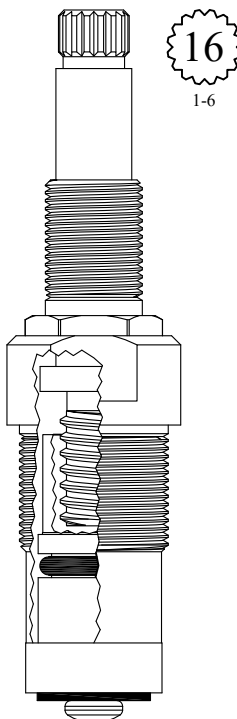

402562

FOR AUBURN BRASS
LENGTH: 3.51"

GASKET: 890200 O-RING INCLUDED

403021

403022

UNKNOWN
LENGTH: 3.56"

GASKET INCLUDED: 895140

402782

Comes with handle screw:
899230

FOR KALLISTA
LENGTH: 3.57"

GASKET INCLUDED: 895440

402792

NON-RISING UNITS

GASKET INCLUDED: 895440

402892

OEM # 7.151