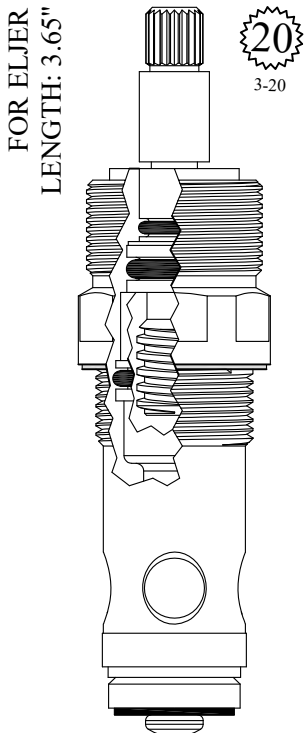

GASKET INCLUDED: 895160

430192

OEM # 491-2658-00 or 491-2507-00