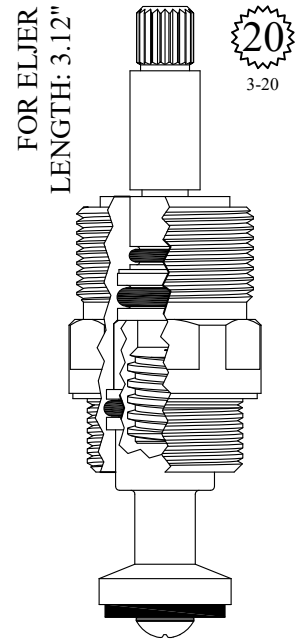

NON-RISING UNITS

GASKET: 890180 O-RING INCLUDED

401822

GASKET: 890180 O-RING INCLUDED

402282

GASKET INCLUDED: 895160

LF466532

GASKET INCLUDED: 895160

402012

OEM # 491-2505-00

Comes with handle screw:
899240

GASKET: 890170 O-RING INCLUDED

430022

OEM # 954559-0070A

GASKET: 890170 O-RING INCLUDED

430392

LF466712