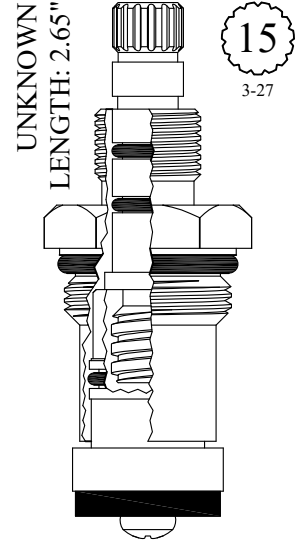

GASKET: 890170 O-RING INCLUDED

LF463872

Comes with 20pt
Dornbracht
adapter: 103200

NON-RISING UNITS

GASKET INCLUDED: 895140

LF464602

GASKET: 890180 O-RING INCLUDED

430881