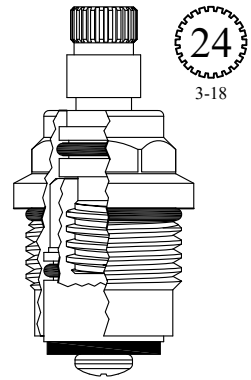

GASKET: 890170 O-RING INCLUDED

LF455422

UNKNOWN
LENGTH: 1.79"