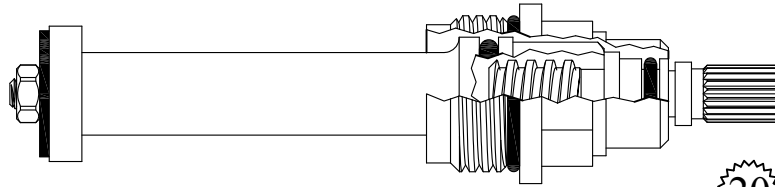

NON-RISING UNITS

UNKNOWN
LENGTH: 3.81"

426812

GASKET: 890170 O-RING INCLUDED

20
3-20

FOR ELJER
LENGTH: 3.82"