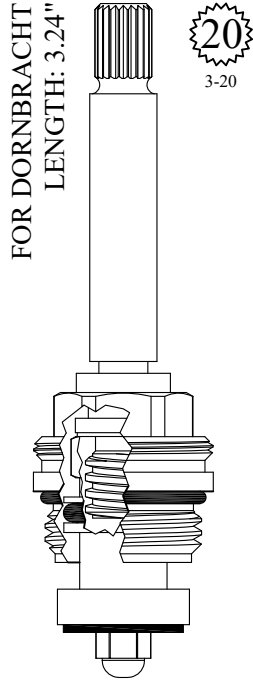

430022

OEM # 954559-0070A

GASKET: 890170 O-RING INCLUDED

430392

LF466712

NON-RISING UNITS

20

Comes with 20pt Dornbracht adapter: 103200