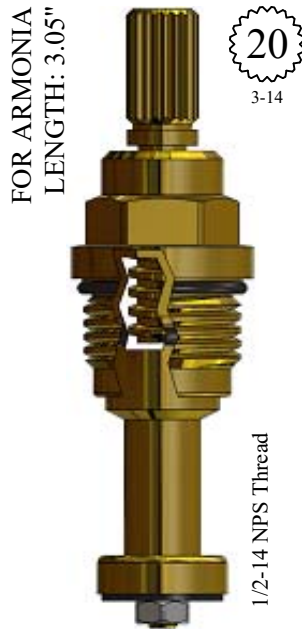

24
3-28

GASKET: 890180 O-RING INCLUDED

LF464962

UNKNOWN
LENGTH: 2.91"

24
3-28

Chrome Plated Unit

GASKET: 891210 O-RING INCLUDED

401922

UNKNOWN
LENGTH: 2.94"

18
3-25

GASKET INCLUDED: 895180

401722

UNKNOWN
LENGTH: 2.96"

16
1-5

GASKET INCLUDED: 895150

LF466262

FOR GROHE
LENGTH: 3.00"

20
3-32

GASKET INCLUDED: 895440

401982

NON-RISING UNITS

GASKET: 890180 O-RING INCLUDED

401822

GASKET: 890180 O-RING INCLUDED

402282

GASKET INCLUDED: 895160

LF466532

GASKET INCLUDED: 895160

402012

OEM # 491-2505-00

Comes with handle screw:
899240

GASKET: 890170 O-RING INCLUDED