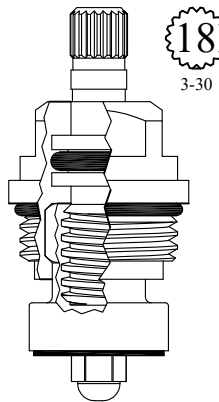

NON-RISING UNITS

FOR INDIANA
LENGTH: 1.36"

Chrome Plated Gland

GASKET: 890170 O-RING INCLUDED

LF450501
LF450502

UNKNOWN
LENGTH: 1.67"

GASKET: 890170 O-RING INCLUDED

LF455942

UNKNOWN
LENGTH: 1.75"

GASKET: 890170 O-RING INCLUDED

LF455422

UNKNOWN
LENGTH: 1.79"

GASKET: 890170 O-RING INCLUDED

LF456422

FOR MOEN
LENGTH: 1.79"

GASKET: 890180 O-RING INCLUDED

LF455362

FOR ELJER
LENGTH: 1.79"

GASKET: 890170 O-RING INCLUDED

LF455962

OEM # V9104

FOR KINGSBURY
LENGTH: 1.82"

GASKET: 890170 O-RING INCLUDED

LF455972

FOR PIAZZA
LENGTH: 1.85"

GASKET: 890180 O-RING INCLUDED

LF460802

UNKNOWN
LENGTH: 1.87"

GASKET: 890170 O-RING INCLUDED

LF456462

NON-RISING UNITS

FOR AM STD
LENGTH: 1.87"