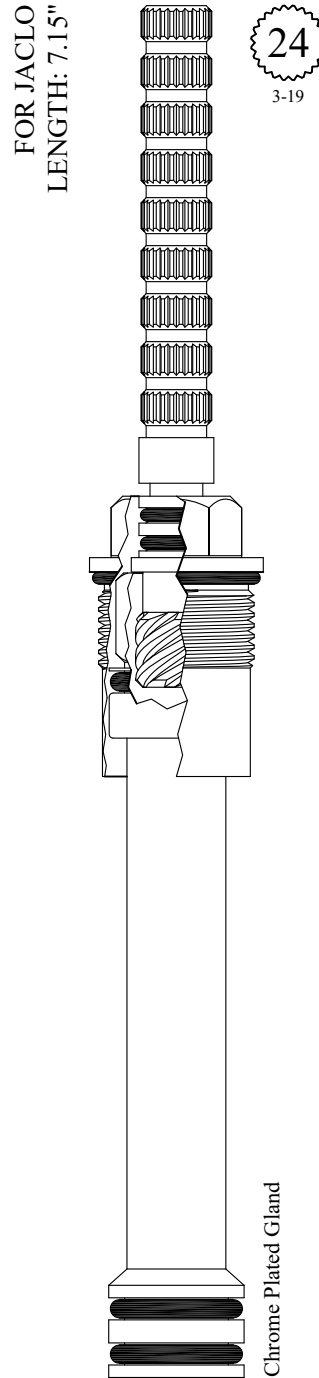

GASKET: 890180 O-RING INCLUDED

439421