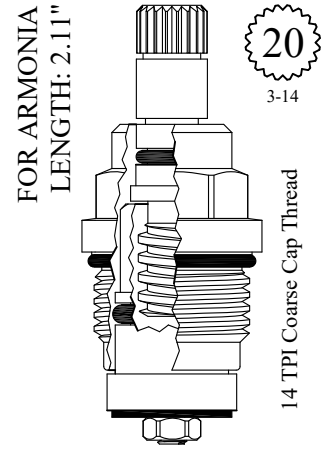

UNKNOWN
LENGTH: 2.11"

20
3-14

GASKET: 890180 O-RING INCLUDED

LF459482

FOR ARMONIA
LENGTH: 2.11"

20
3-14

19TPI Fine Cap Thread

GASKET: 890180 O-RING INCLUDED

LF460172

FOR ARMONIA
LENGTH: 2.11"

20
3-14

14 TPI Coarse Cap Thread

GASKET: 890180 O-RING INCLUDED

LF460182

Comes with handle screw:
899230

FOR KALLISTA
LENGTH: 2.12"