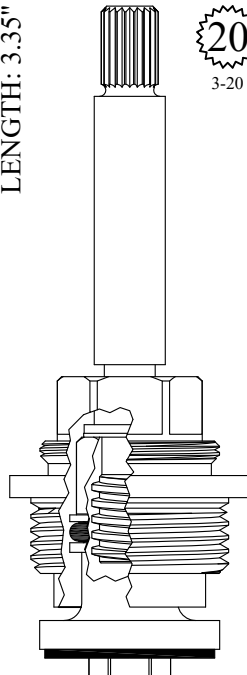

402532

FOR ARMONIA
LENGTH: 3.34"

20
3-14

14 TPI Gland Coarse Thread

GASKET: 890180 O-RING INCLUDED

402542

20

Comes with 20pt Dornbracht
adapter: 103200

UNKNOWN
LENGTH: 3.35"

24
3-28

GASKET INCLUDED: 895100

LF466822

FOR DORNBRACHT
LENGTH: 3.35"

20
3-20

GASKET INCLUDED: 895560

402752