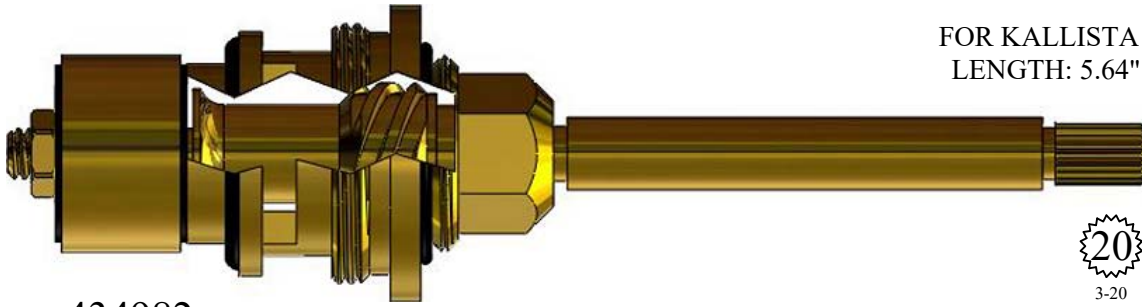

FOR KALLISTA
LENGTH: 5.64"

434982

GASKET: 890210 O-RING INCLUDED

3-20