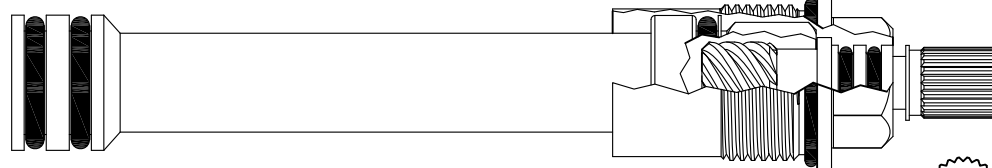

20
3-32

Chrome Plated Stem & Gland

FOR JACLO
LENGTH: 5.15"

432431

GASKET: 891150 O-RING INCLUDED

24
3-19

Chrome Plated Stem & Gland

FOR JACLO
LENGTH: 5.15"