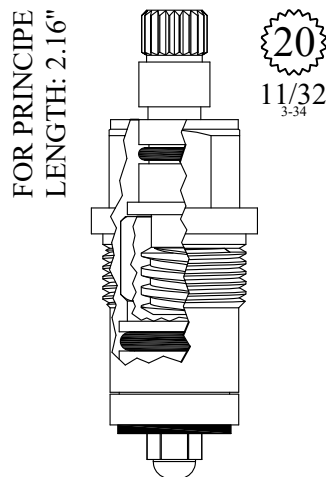

FOR DORNBRACHT
LENGTH: 2.16"

20
3-20

20

Comes with 20pt
Dornbracht
adapter: 103200

GASKET INCLUDED: 895560

401082

FOR PRINCIPE
LENGTH: 2.16"

20
11/32
3-34