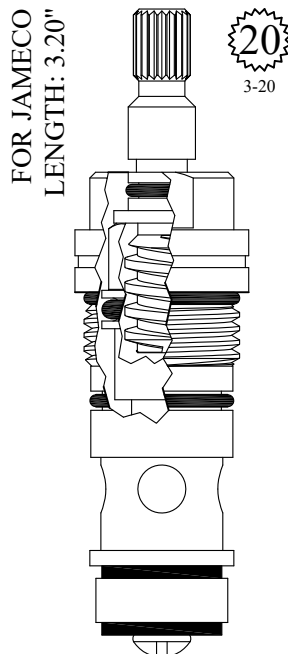

GASKET: 890170 O-RING INCLUDED

430392