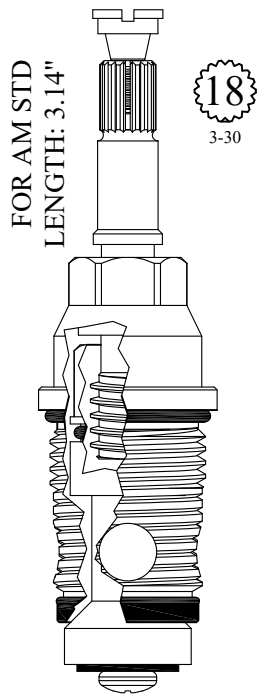

402282

GASKET INCLUDED: 895160

LF466532

GASKET INCLUDED: 895160

402012

OEM # 491-2505-00

Comes with handle screw:
899240

GASKET: 890170 O-RING INCLUDED