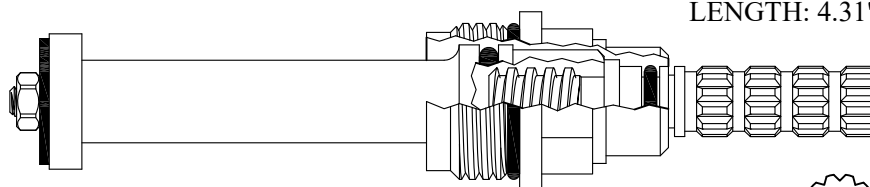

FOR KALLISTA
LENGTH: 3.94"

430982

GASKET: 890210 O-RING INCLUDED

20
3-20

UNKNOWN
LENGTH: 4.31"

426862

GASKET: 890170 O-RING INCLUDED

12
1-2