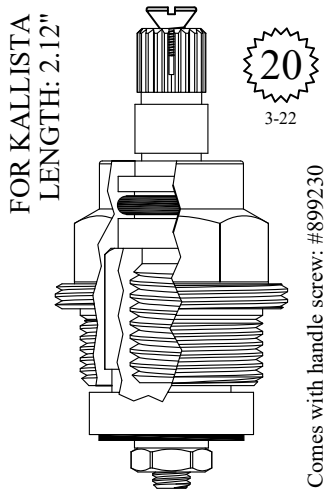

UNKNOWN
LENGTH: 2.11"

20
3-14

GASKET: 890180 O-RING INCLUDED

LF459482

FOR ARMONIA
LENGTH: 2.11"

20
3-14

19TPI Fine Cap Thread

GASKET: 890180 O-RING INCLUDED

LF460172

FOR ARMONIA
LENGTH: 2.11"

20
3-14

14 TPI Coarse Cap Thread

GASKET: 890180 O-RING INCLUDED

LF460182

Comes with handle screw:
899230

FOR KALLISTA
LENGTH: 2.12"

20
3-22

Comes with handle screw: #899230

GASKET INCLUDED: 895350

LF463602

FOR KALLISTA
LENGTH: 2.14"

20
3-22

GASKET: 891150 O-RING INCLUDED

LF459801
LF459802

FOR DORNBRACHT
LENGTH: 2.16"

20
3-20

20

Comes with 20pt
Dornbracht
adapter: 103200

GASKET INCLUDED: 895560

401082

FOR PRINCIPE
LENGTH: 2.16"

20
11/32
3-34