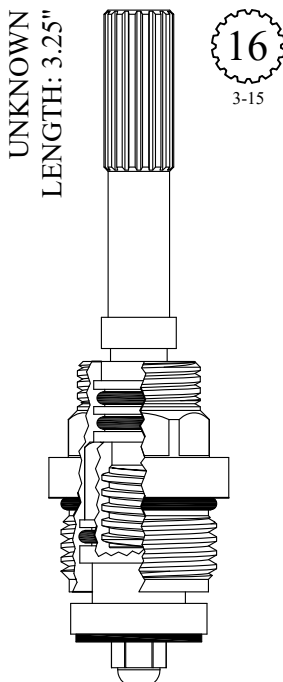

GASKET: 890170 O-RING INCLUDED

402472