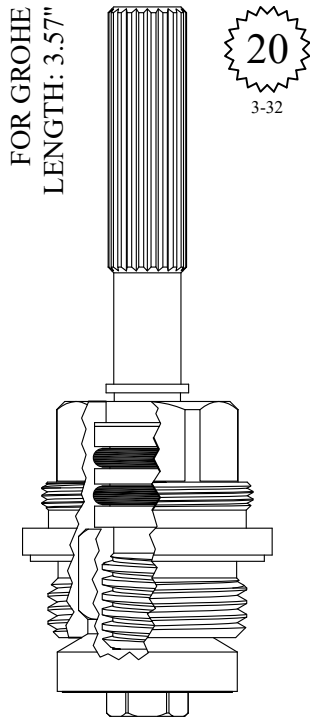

402562

FOR AUBURN BRASS
LENGTH: 3.51"

GASKET: 890200 O-RING INCLUDED

403021

403022

UNKNOWN
LENGTH: 3.56"

GASKET INCLUDED: 895140

402782

Comes with handle screw:
899230

FOR KALLISTA
LENGTH: 3.57"

GASKET INCLUDED: 895440

402792

NON-RISING UNITS

GASKET INCLUDED: 895440

402892

OEM # 7.151