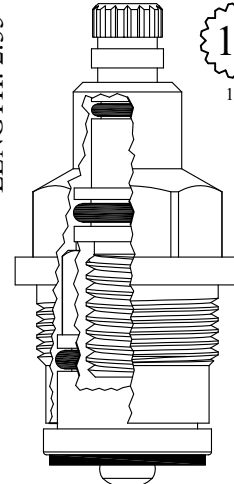

GASKET: 890180 O-RING INCLUDED

431661

UNKNOWN
LENGTH: 2.32"

18
3-30

GASKET INCLUDED: 895380

LF461962

FOR TWYFORD BATHROOMS
LENGTH: 2.35"

16
1-6