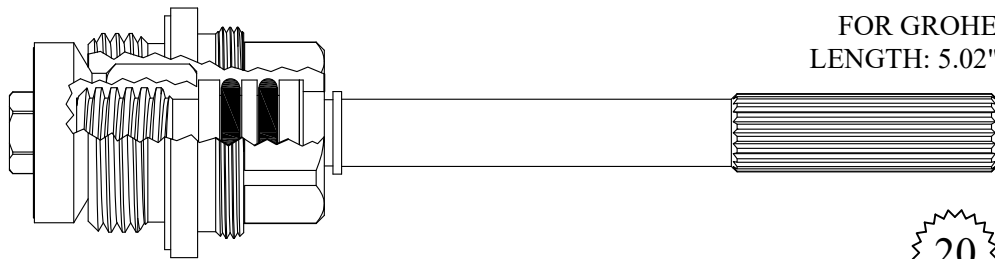

FOR GROHE
LENGTH: 5.02"

412232

GASKET INCLUDED: 895440

20
3-32

Chrome Plated Stem & Gland