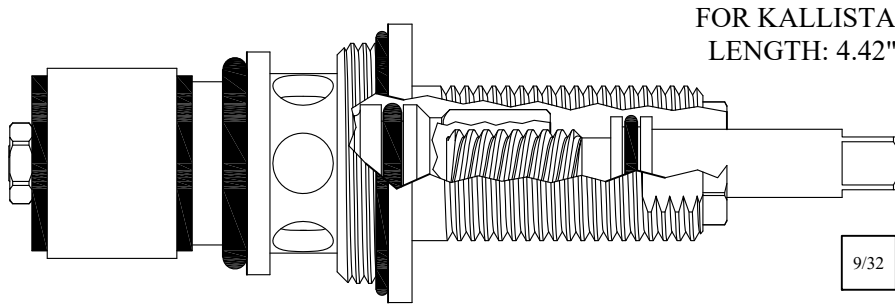

NON-RISING UNITS

430642

GASKET: 890240 O-RING INCLUDED