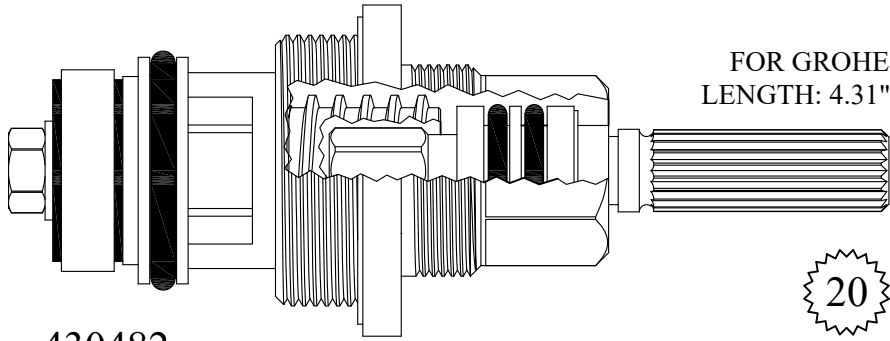

NON-RISING UNITS

430482

GASKET INCLUDED: 895520
OEM # 06.188

20
3-32