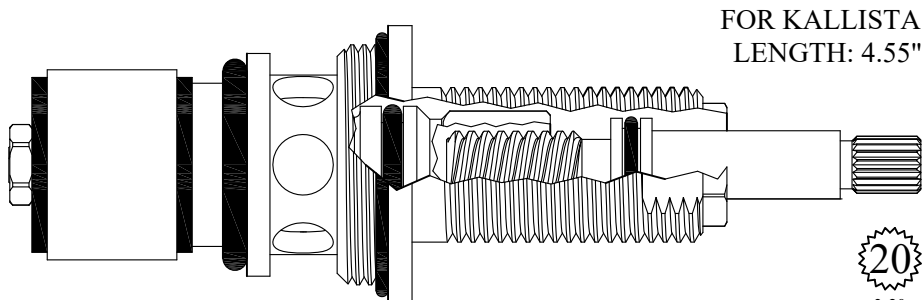

430782

GASKET: 890240 O-RING INCLUDED

20
3-20