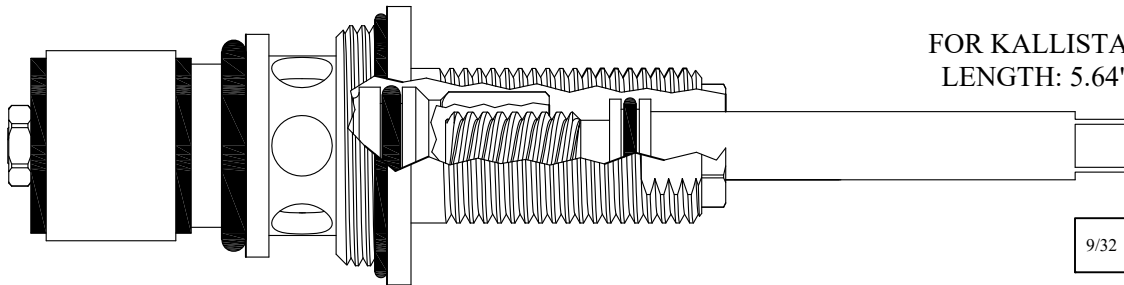

3-20

FOR KALLISTA
LENGTH: 5.64"

434982

GASKET: 890210 O-RING INCLUDED

3-20

FOR KALLISTA
LENGTH: 5.64"

437112

GASKET: 890240 O-RING INCLUDED