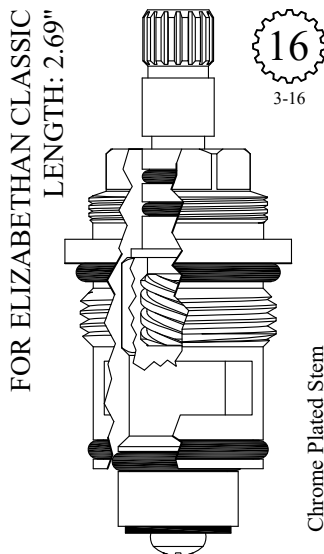

GASKET: 890180 O-RING INCLUDED

431052

OEM # P099-120502D