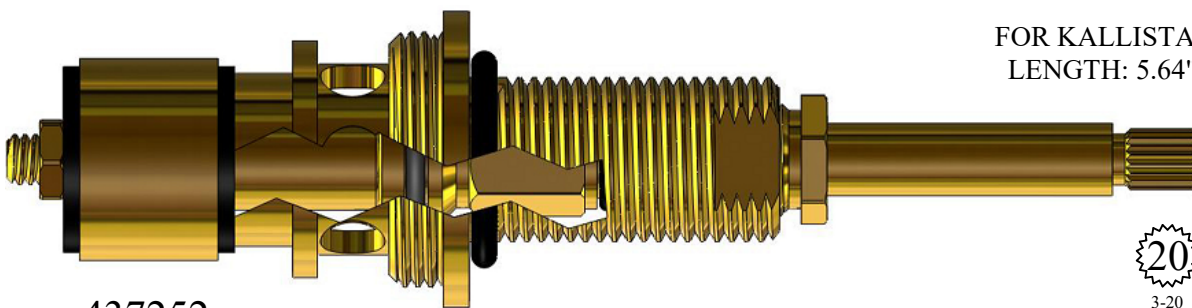

FOR KALLISTA
LENGTH: 5.64"

437252

GASKET: 890240 O-RING INCLUDED

3-20