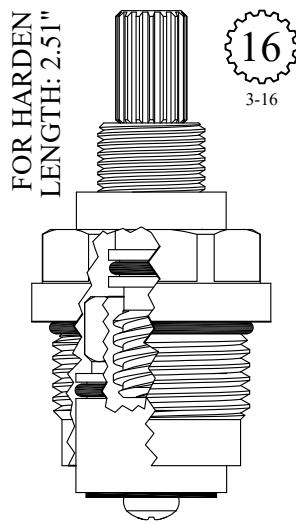

GASKET: 890210 O-RING INCLUDED

LF463901
LF463902