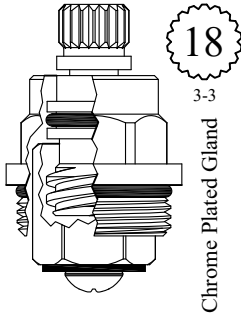

NON-RISING UNITS

FOR INDIANA
LENGTH: 1.36"

Chrome Plated Gland

GASKET: 890170 O-RING INCLUDED

LF450501
LF450502

UNKNOWN
LENGTH: 1.67"

GASKET: 890170 O-RING INCLUDED

LF455942

UNKNOWN
LENGTH: 1.75"

GASKET: 890170 O-RING INCLUDED

LF455422

UNKNOWN
LENGTH: 1.79"

GASKET: 890170 O-RING INCLUDED

LF456422

FOR MOEN
LENGTH: 1.79"

GASKET: 890180 O-RING INCLUDED

FOR PIAZZA
LENGTH: 1.85"

GASKET: 890180 O-RING INCLUDED

LF460802

UNKNOWN
LENGTH: 1.87"

GASKET: 890170 O-RING INCLUDED

LF456462

NON-RISING UNITS

FOR AM STD
LENGTH: 1.87"