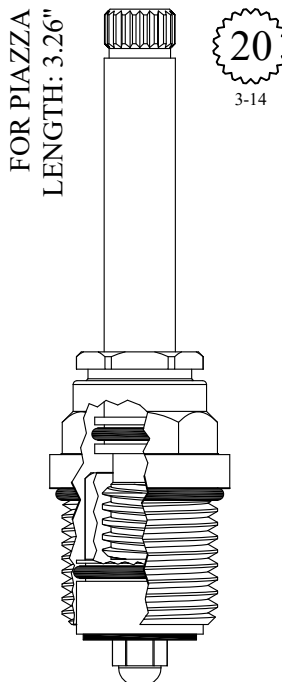

GASKET: 890180 O-RING INCLUDED

402252