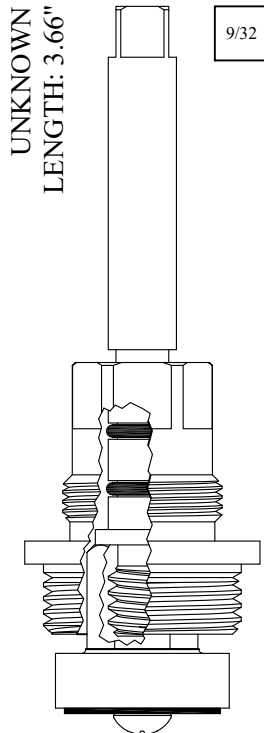

GASKET INCLUDED: 895560

403062