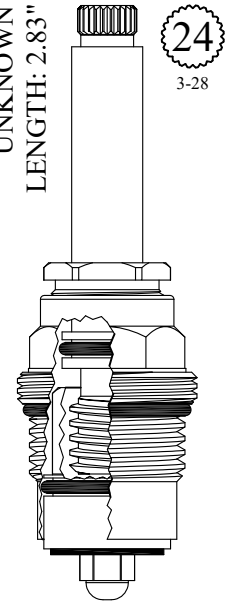

Chrome Plated Unit

GASKET: 890170 O-RING INCLUDED

LF464772

UNKNOWN
LENGTH: 2.76"

16
1-6

GASKET INCLUDED: 895330

LF465702

UNKNOWN
LENGTH: 2.83"

24
3-28

GASKET: 890180 O-RING INCLUDED

LF464962

UNKNOWN
LENGTH: 2.91"

24
3-28

Chrome Plated Unit

GASKET: 891210 O-RING INCLUDED

401922