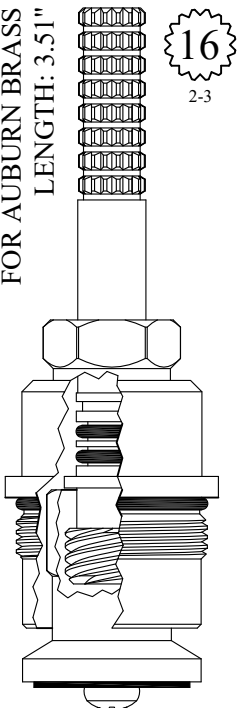

402532

FOR ARMONIA
LENGTH: 3.34"

20
3-14

14 TPI Gland Coarse Thread

GASKET: 890180 O-RING INCLUDED

402542

20

Comes with 20pt Dornbracht
adapter: 103200

GASKET: 890170 O-RING INCLUDED

430662

OEM # 950070-0070A

FOR KALLISTA
LENGTH: 3.44"

GASKET INCLUDED: 895160

402762

FOR KALLISTA
LENGTH: 3.44"

GASKET INCLUDED: 895160

402562

FOR AUBURN BRASS
LENGTH: 3.51"

GASKET: 890200 O-RING INCLUDED

403021

403022

UNKNOWN
LENGTH: 3.56"

GASKET INCLUDED: 895140

402782