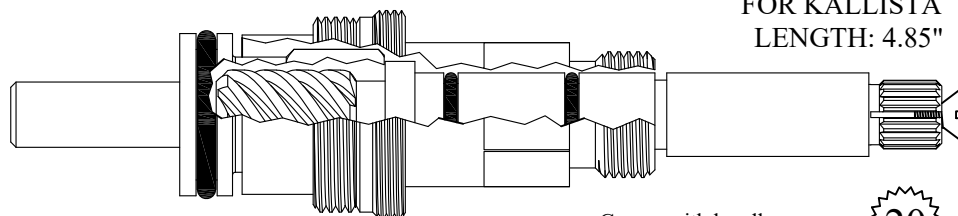

432822

GASKET INCLUDED: 895160
OEM # 491-2510-00

FOR KALLISTA
LENGTH: 4.84"

431622

GASKET: 890240 O-RING INCLUDED

FOR KALLISTA
LENGTH: 4.85"

434201

Comes with handle screw:
899230