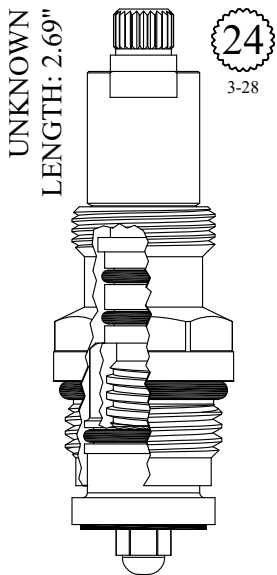

GASKET INCLUDED: 891150

LF464712