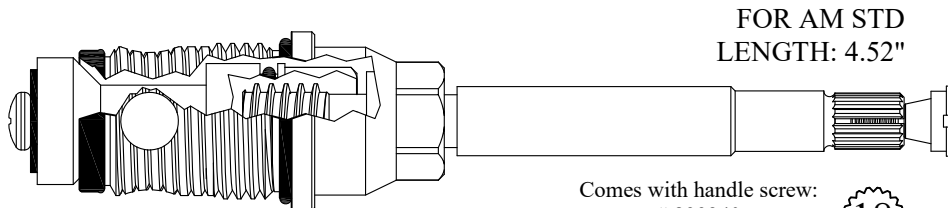

430692

GASKET: 890170 O-RING INCLUDED
OEM # 012316-0070A

Comes with handle screw:
899240

18
3-30