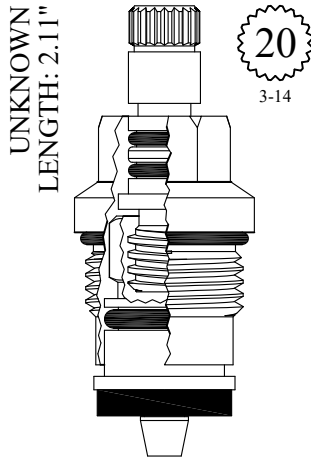

GASKET: 890170 O-RING INCLUDED

LF457262

FOR PORCHER
LENGTH: 2.02"

12

Chrome Plated Gland

GASKET INCLUDED: 894770

LF458602

NON-RISING UNITS

UNKNOWN
LENGTH: 2.11"

20
3-14

GASKET: 890180 O-RING INCLUDED

LF459482

FOR ARMONIA
LENGTH: 2.11"

20
3-14

19TPI Fine Cap Thread

GASKET: 890180 O-RING INCLUDED