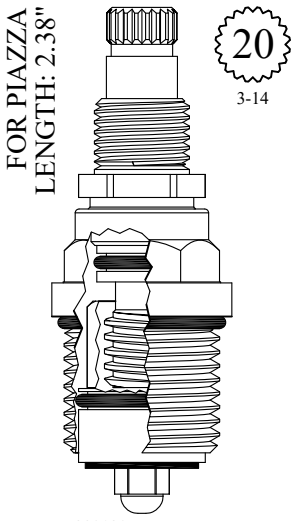

NON-RISING UNITS

GASKET: 890180 O-RING INCLUDED

LF463702