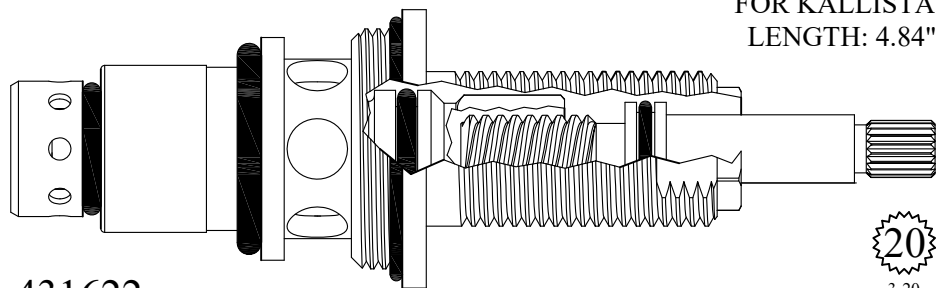

FOR KALLISTA
LENGTH: 4.84"

431622

GASKET: 890240 O-RING INCLUDED