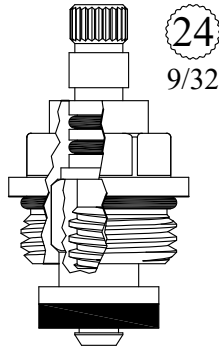

NON-RISING UNITS

FOR INDIANA
LENGTH: 1.36"

Chrome Plated Gland

GASKET: 890170 O-RING INCLUDED

LF450501
LF450502

UNKNOWN
LENGTH: 1.67"

GASKET: 890170 O-RING INCLUDED

LF455942

UNKNOWN
LENGTH: 1.75"

GASKET: 890170 O-RING INCLUDED

LF455422

UNKNOWN
LENGTH: 1.79"

GASKET: 890170 O-RING INCLUDED

LF456422

FOR MOEN
LENGTH: 1.79"

GASKET: 890180 O-RING INCLUDED