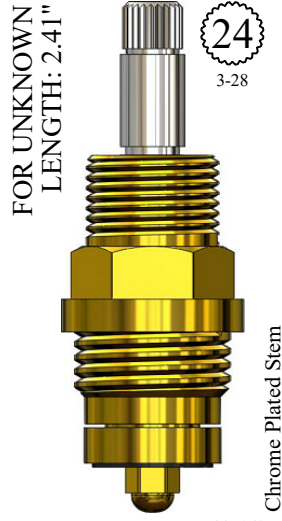

GASKET: 890180 O-RING INCLUDED

431661

UNKNOWN
LENGTH: 2.32"

18
3-30

GASKET INCLUDED: 895380

LF461962

FOR TWYFORD BATHROOMS
LENGTH: 2.35"

16
1-6

GASKET INCLUDED: 895370

401372

NON-RISING UNITS

GASKET: 890180 O-RING INCLUDED

LF463702

GASKET INCLUDED: 895160

LF463422

GASKET INCLUDED: 895140