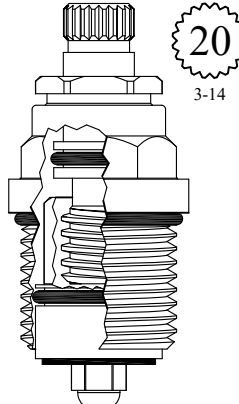

LF455362

FOR ELJER
LENGTH: 1.79"

GASKET: 890170 O-RING INCLUDED

LF455962

OEM # V9104

FOR KINGSBURY
LENGTH: 1.82"

GASKET: 890170 O-RING INCLUDED

LF455972

FOR PIAZZA
LENGTH: 1.85"

GASKET: 890180 O-RING INCLUDED

LF460802

UNKNOWN
LENGTH: 1.87"

GASKET: 890170 O-RING INCLUDED

LF456462

NON-RISING UNITS

FOR AM STD
LENGTH: 1.87"