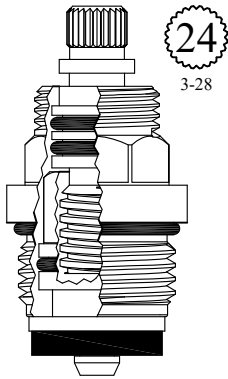

NON-RISING UNITS

FOR INDIANA
LENGTH: 1.36"

Chrome Plated Gland

GASKET: 890170 O-RING INCLUDED

LF450501
LF450502

UNKNOWN
LENGTH: 1.67"

GASKET: 890170 O-RING INCLUDED

LF455942

UNKNOWN
LENGTH: 1.75"

GASKET: 890170 O-RING INCLUDED

LF455422

UNKNOWN
LENGTH: 1.79"

GASKET: 890170 O-RING INCLUDED

LF456422

FOR MOEN
LENGTH: 1.79"

GASKET: 890180 O-RING INCLUDED