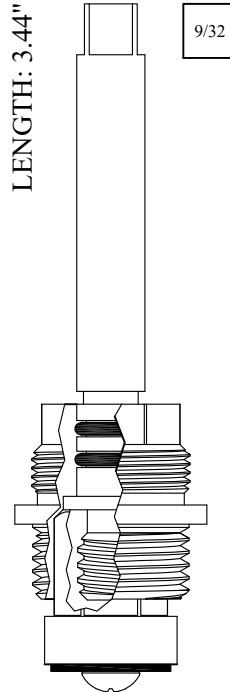

GASKET: 890170 O-RING INCLUDED

430662

OEM # 950070-0070A

FOR KALLISTA
LENGTH: 3.44"