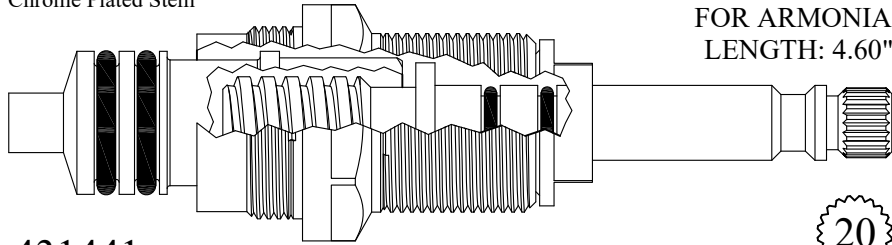

20
3-20

NON-RISING UNITS

Chrome Plated Stem

FOR ARMONIA
LENGTH: 4.60"

431441

GASKET INCLUDED: 895570

Plastic Plunger End

FOR ELJER
LENGTH 4.65"