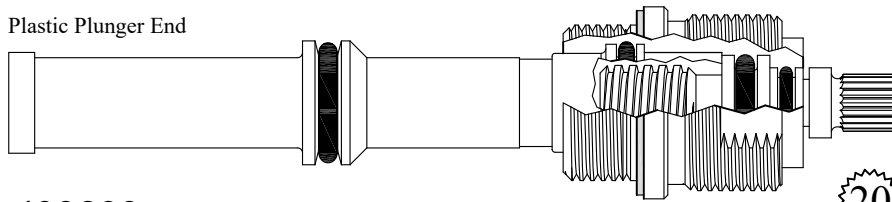

20
3-20

NON-RISING UNITS

Chrome Plated Stem

FOR ARMONIA
LENGTH: 4.60"

431441

GASKET INCLUDED: 895570

Plastic Plunger End

FOR ELJER
LENGTH 4.65"