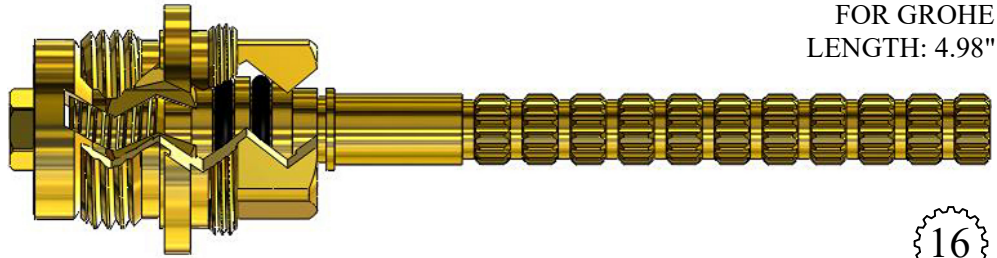

NON-RISING UNITS

FOR GROHE
LENGTH: 4.98"

416372

GASKET INCLUDED: 895440

16
3-16