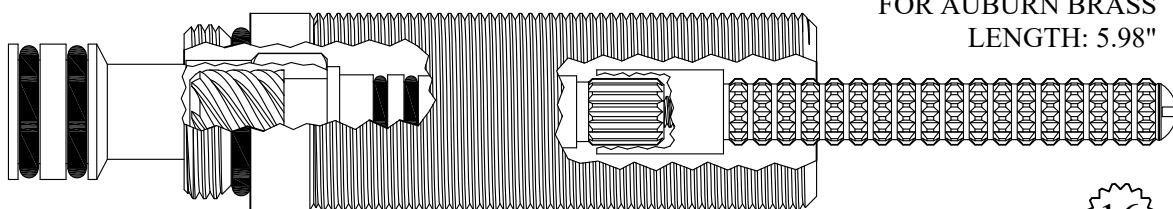

9/32

FOR KALLISTA
LENGTH: 5.64"

437252

GASKET: 890240 O-RING INCLUDED

3-20

FOR AUBURN BRASS
LENGTH: 5.98"

437611

GASKET: 891150 O-RING INCLUDED