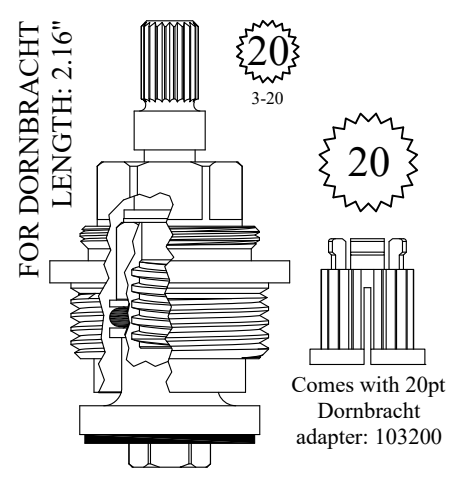

20
3-22

Comes with handle screw: #899230

GASKET INCLUDED: 895350

LF463602

FOR KALLISTA
LENGTH: 2.14"

20
3-22

GASKET: 891150 O-RING INCLUDED

LF459801
LF459802

FOR DORNBRACHT
LENGTH: 2.16"

20
3-20

20

Comes with 20pt
Dornbracht
adapter: 103200

GASKET INCLUDED: 895560

401082

FOR PRINCIPE
LENGTH: 2.16"

20
11/32
3-34