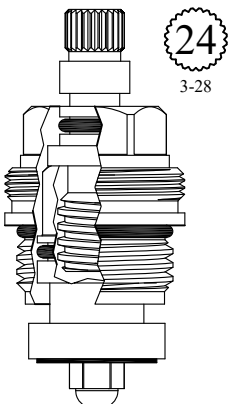

LF455362

FOR ELJER
LENGTH: 1.79"

GASKET: 890170 O-RING INCLUDED

LF455962

OEM # V9104

FOR KINGSBURY
LENGTH: 1.82"

GASKET: 890170 O-RING INCLUDED

LF455972

FOR PIAZZA
LENGTH: 1.85"

GASKET: 890180 O-RING INCLUDED

LF460802

UNKNOWN
LENGTH: 1.87"

GASKET: 890170 O-RING INCLUDED

LF456462

NON-RISING UNITS

FOR AM STD
LENGTH: 1.87"