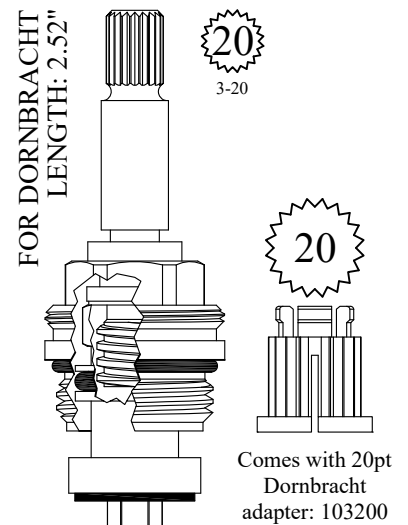

GASKET: 890170 O-RING INCLUDED

LF463872

Comes with 20pt
Dornbracht
adapter: 103200

NON-RISING UNITS

GASKET INCLUDED: 895140

LF464602

GASKET: 890180 O-RING INCLUDED

430881