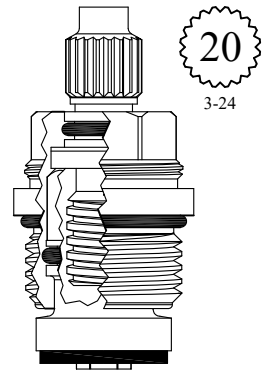

NON-RISING UNITS

FOR INDIANA
LENGTH: 1.36"

Chrome Plated Gland

GASKET: 890170 O-RING INCLUDED

LF450501
LF450502

UNKNOWN
LENGTH: 1.67"

GASKET: 890170 O-RING INCLUDED

LF455942

UNKNOWN
LENGTH: 1.75"

GASKET: 890170 O-RING INCLUDED

LF455422

UNKNOWN
LENGTH: 1.79"

GASKET: 890170 O-RING INCLUDED

LF456422

FOR MOEN
LENGTH: 1.79"

GASKET: 890180 O-RING INCLUDED

LF455362

FOR ELJER
LENGTH: 1.79"

GASKET: 890170 O-RING INCLUDED

LF455962

OEM # V9104

FOR KINGSBURY
LENGTH: 1.82"

GASKET: 890170 O-RING INCLUDED

LF455972

FOR PIAZZA
LENGTH: 1.85"

GASKET: 890180 O-RING INCLUDED

LF460802

UNKNOWN
LENGTH: 1.87"

GASKET: 890170 O-RING INCLUDED

LF456462

NON-RISING UNITS

FOR AM STD
LENGTH: 1.87"