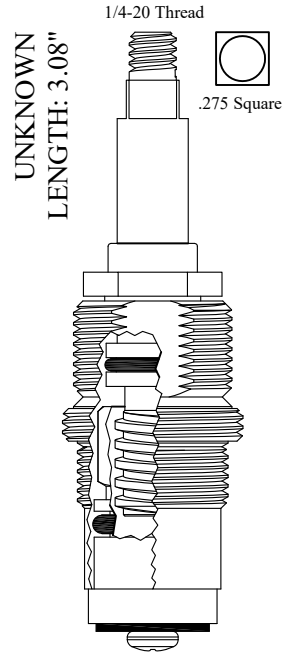

GASKET INCLUDED: 895160

LF466532