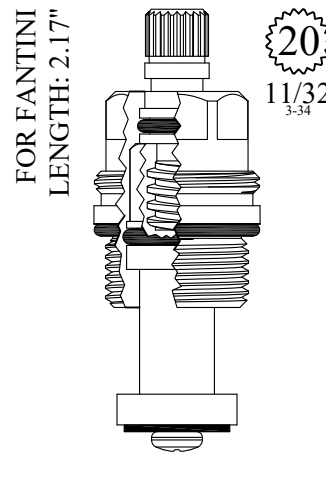

FOR FANTINI
LENGTH: 2.17"

20
11/32
3-34

GASKET: 890170 O-RING INCLUDED

LF463332