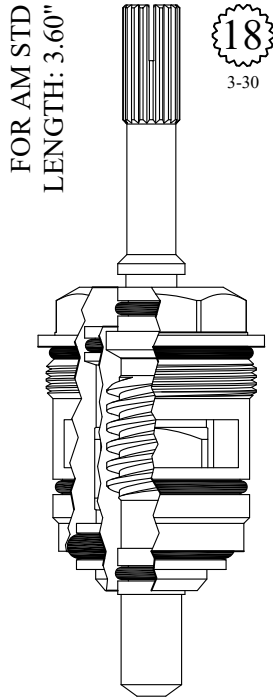

402532

FOR ARMONIA
LENGTH: 3.34"

20
3-14

14 TPI Gland Coarse Thread

GASKET: 890180 O-RING INCLUDED

402542

20

Comes with 20pt Dornbracht
adapter: 103200

402562

FOR AUBURN BRASS
LENGTH: 3.51"

GASKET: 890200 O-RING INCLUDED

403021

403022

UNKNOWN
LENGTH: 3.56"

GASKET INCLUDED: 895140

402782

Comes with handle screw:
899230

FOR KALLISTA
LENGTH: 3.57"

GASKET INCLUDED: 895440

402792

NON-RISING UNITS

GASKET INCLUDED: 895440

402892

OEM # 7.151