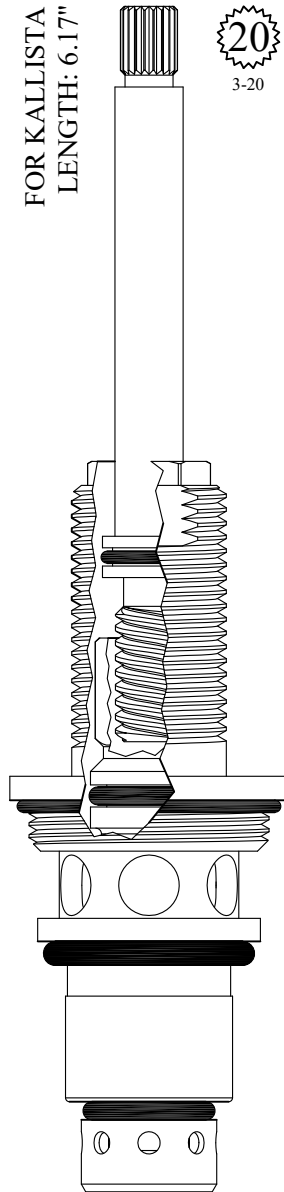

GASKET: 890240 O-RING INCLUDED

437862