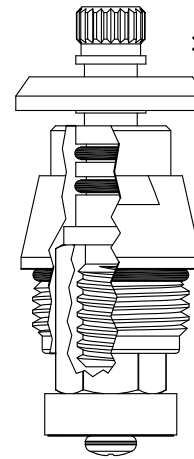

20
3-22

GASKET: 890170 O-RING INCLUDED

LF460672

FOR PEGASUS
LENGTH: 2.30"