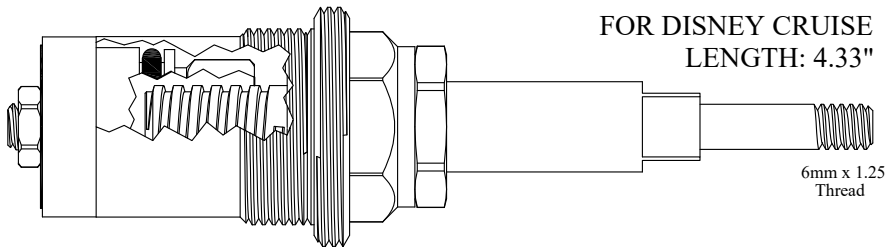

405722

GASKET INCLUDED: 895560