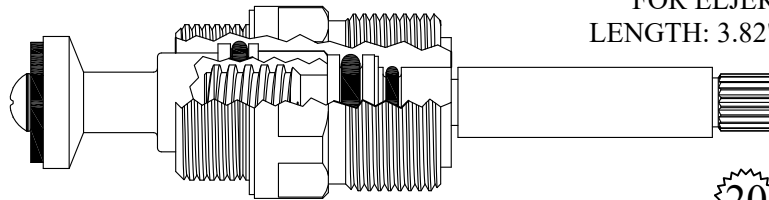

# NON-RISING UNITS

UNKNOWN  
LENGTH: 3.81"

426812

GASKET: 890170 O-RING INCLUDED

20  
3-20

FOR ELJER  
LENGTH: 3.82"

403232

GASKET INCLUDED: 895160