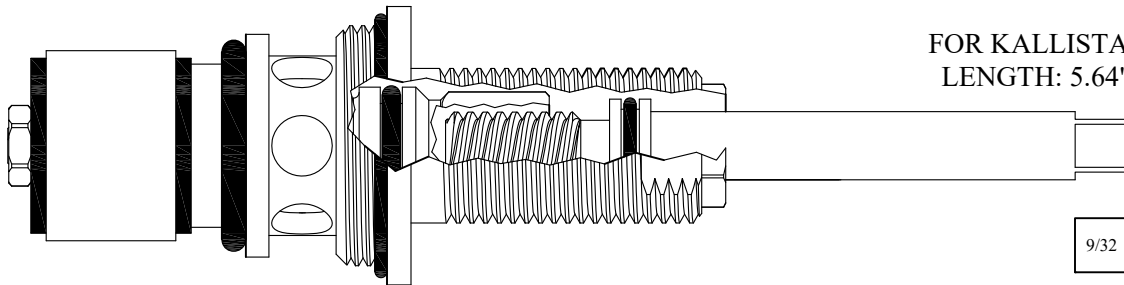

FOR KALLISTA
LENGTH: 5.64"

437112

GASKET: 890240 O-RING INCLUDED

9/32