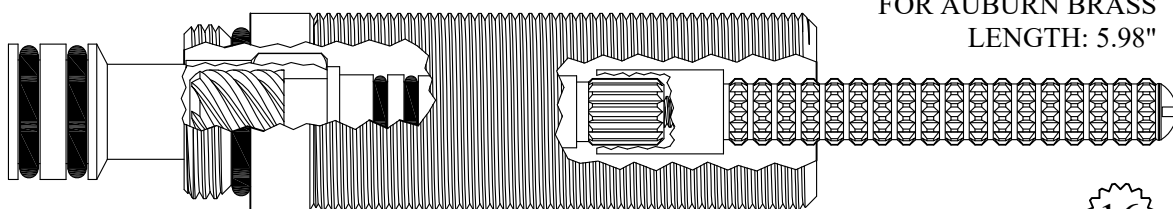

GASKET: 890240 O-RING INCLUDED

3-20

FOR AUBURN BRASS  
LENGTH: 5.98"

437611

GASKET: 891150 O-RING INCLUDED

2-3