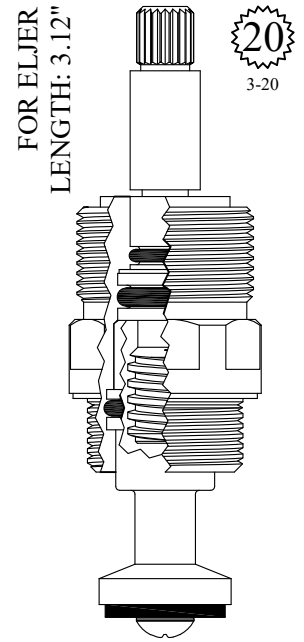

# NON-RISING UNITS

GASKET: 890180 O-RING INCLUDED

401822

GASKET: 890180 O-RING INCLUDED

402282

GASKET INCLUDED: 895160

LF466532

GASKET INCLUDED: 895160