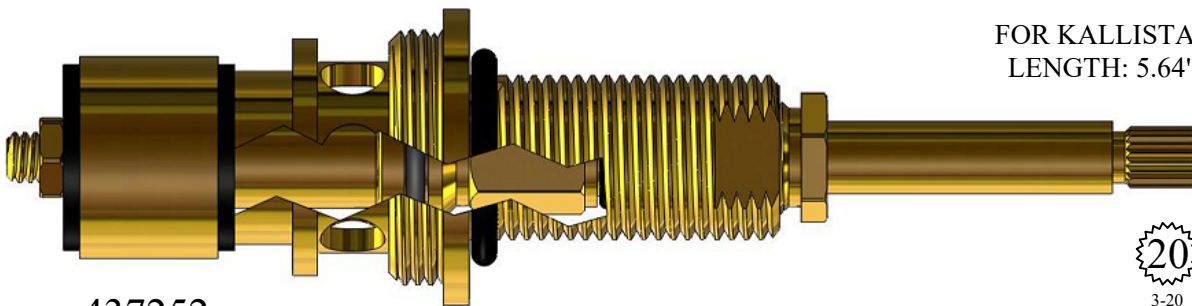

GASKET: 890210 O-RING INCLUDED

3-20

FOR KALLISTA  
LENGTH: 5.64"

437112

GASKET: 890240 O-RING INCLUDED

9/32

FOR KALLISTA  
LENGTH: 5.64"

437252

GASKET: 890240 O-RING INCLUDED

3-20

FOR AUBURN BRASS  
LENGTH: 5.98"

437611

GASKET: 891150 O-RING INCLUDED

2-3