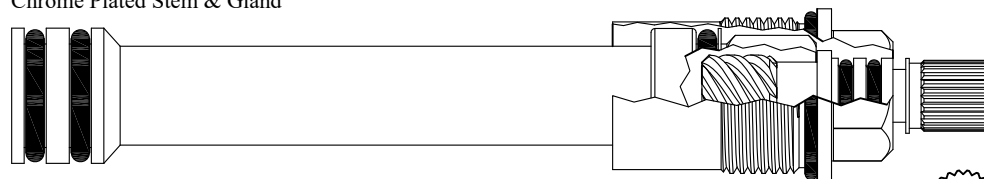

GASKET INCLUDED: 895440

Chrome Plated Stem & Gland

FOR JACLO  
LENGTH: 5.15"

24  
3-19

432431

GASKET: 891150 O-RING INCLUDED

Chrome Plated Stem & Gland

FOR JACLO  
LENGTH: 5.15"