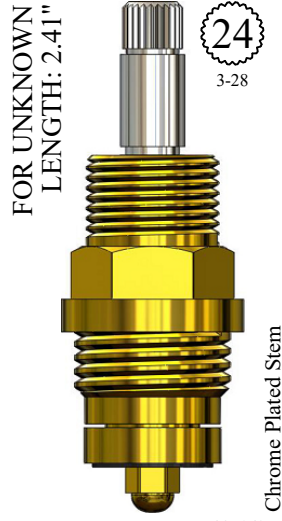

FOR PEGASUS  
LENGTH: 2.30"

32  
3-23

GASKET: 890180 O-RING INCLUDED

431661

UNKNOWN  
LENGTH: 2.32"

18  
3-30

GASKET INCLUDED: 895380

LF461962

FOR TWYFORD BATHROOMS  
LENGTH: 2.35"

16  
1-6

GASKET INCLUDED: 895370

401372

# NON-RISING UNITS

GASKET: 890180 O-RING INCLUDED

**LF463702**

GASKET INCLUDED: 895160

**LF463422**

GASKET INCLUDED: 895140

**LF463302**

GASKET: 890170 O-RING INCLUDED

# NON-RISING UNITS

UNKNOWN  
LENGTH: 2.62"

16  
3-15

GASKET INCLUDED: 895140

LF464602

FOR ELIZABETHAN CLASSIC  
LENGTH: 2.63"

16  
3-16

Chrome Plated Stem