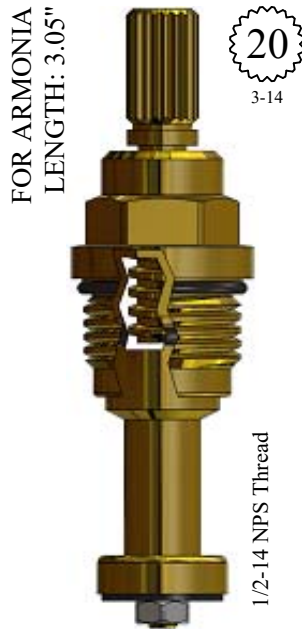

GASKET: 890180 O-RING INCLUDED

LF464962

FOR LEFROY BROOKS  
LENGTH: 2.91"

24  
3-28

Chrome Plated Unit

GASKET: 891210 O-RING INCLUDED

401922

UNKNOWN  
LENGTH: 2.94"

18  
3-25

GASKET INCLUDED: 895180

401722

UNKNOWN  
LENGTH: 2.96"

16  
1-5

GASKET INCLUDED: 895150

LF466262

FOR GROHE  
LENGTH: 3.00"

20  
3-32

GASKET INCLUDED: 895440

401982  
OEM # 07151000

# NON-RISING UNITS

GASKET: 890180 O-RING INCLUDED

401822

GASKET: 890180 O-RING INCLUDED

402282

GASKET INCLUDED: 895160

LF466532

GASKET INCLUDED: 895160