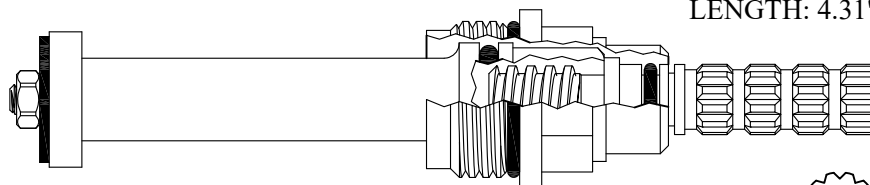

426862

GASKET: 890170 O-RING INCLUDED

12
1-2