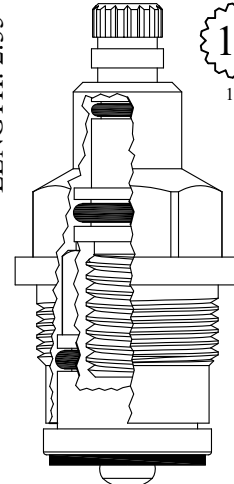

FOR PEGASUS  
LENGTH: 2.30"

32  
3-23

GASKET: 890180 O-RING INCLUDED

431661

UNKNOWN  
LENGTH: 2.32"

18  
3-30

GASKET INCLUDED: 895380

LF461962

FOR TWYFORD BATHROOMS  
LENGTH: 2.35"

16  
1-6

GASKET INCLUDED: 895370

401372