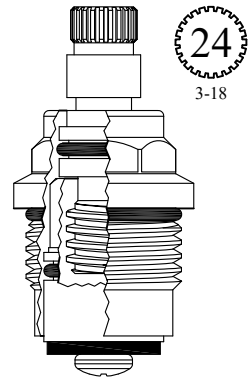

GASKET: 890170 O-RING INCLUDED

LF455422

UNKNOWN
LENGTH: 1.79"