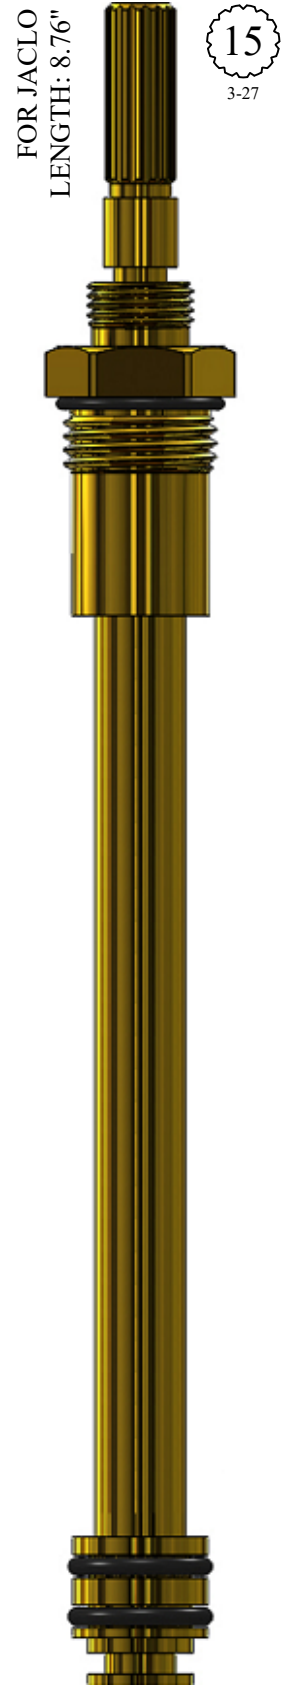

GASKET: 890170 O-RING INCLUDED

439821