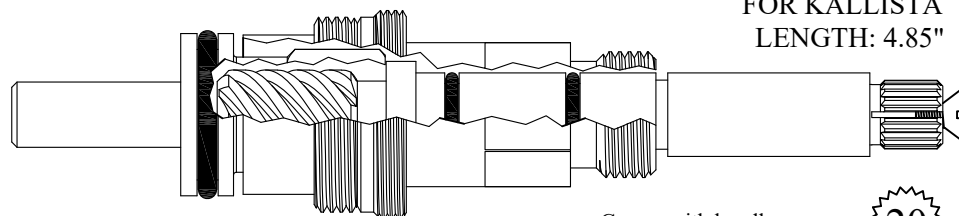

FOR KALLISTA
LENGTH: 4.85"

434201

Comes with handle screw:
899230