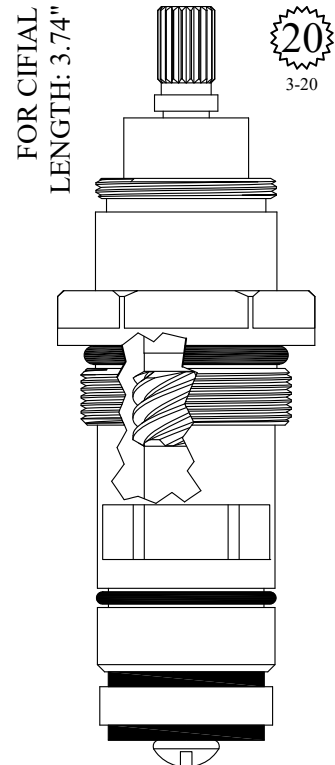

GASKET: 891180 O-RING INCLUDED

430871