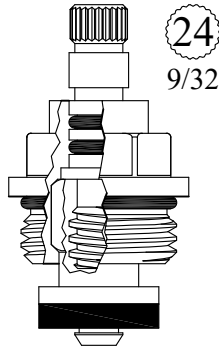

# NON-RISING UNITS

FOR INDIANA  
LENGTH: 1.36"

Chrome Plated Gland

GASKET: 890170 O-RING INCLUDED

LF450501  
LF450502

UNKNOWN  
LENGTH: 1.67"

GASKET: 890170 O-RING INCLUDED

LF455942

UNKNOWN  
LENGTH: 1.75"

GASKET: 890170 O-RING INCLUDED

LF455422

UNKNOWN  
LENGTH: 1.79"

GASKET: 890170 O-RING INCLUDED

LF456422

FOR MOEN  
LENGTH: 1.79"

GASKET: 890180 O-RING INCLUDED