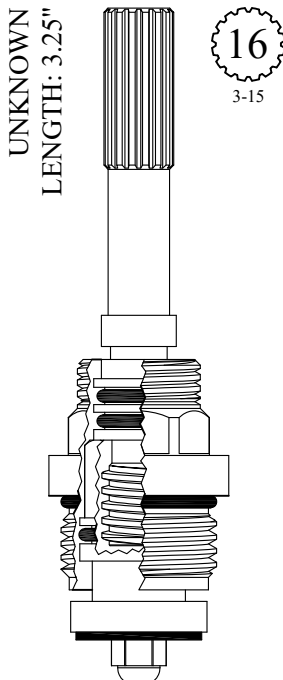

GASKET: 890170 O-RING INCLUDED

402472