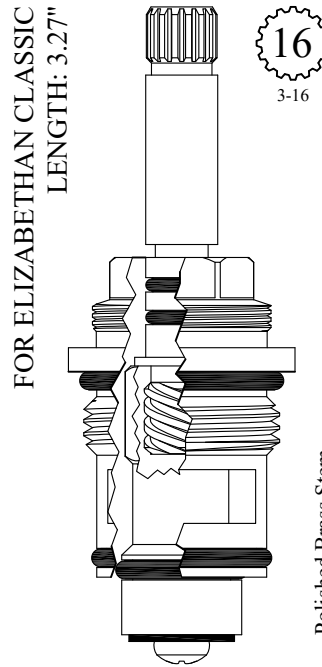

# NON-RISING UNITS

20

Comes with 20pt Dornbracht adapter: 103200

GASKET: 890170 O-RING INCLUDED

**402242**

OEM # 03.90.03.050.00.90

GASKET: 890210 O-RING INCLUDED

**402382**