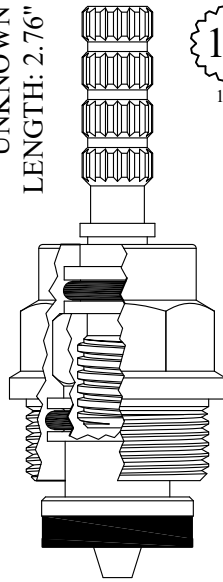

# NON-RISING UNITS

FOR LEROY BROOKS  
LENGTH: 2.75"

24  
3-28

Chrome Plated Unit

GASKET: 890170 O-RING INCLUDED

LF464772

UNKNOWN  
LENGTH: 2.76"

16  
1-6