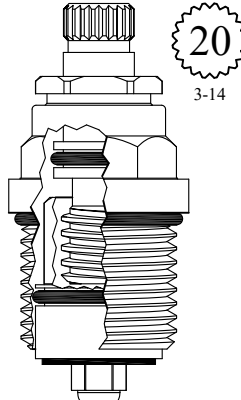

GASKET: 890180 O-RING INCLUDED

LF460802

UNKNOWN
LENGTH: 1.87"