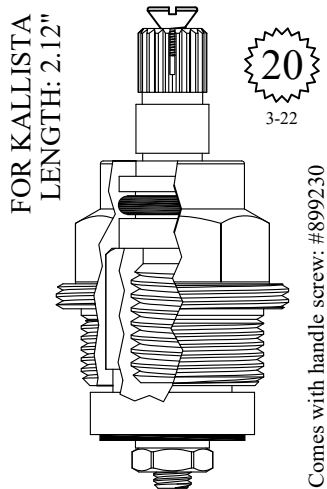

**LF456312**

FOR DORNBRACHT  
LENGTH: 1.91"

20  
3-20

20

Comes with 20pt  
Dornbracht  
adapter: 103200

GASKET: 890170 O-RING INCLUDED

**LF456362**  
OEM # 9090030230190

FOR GROHE  
LENGTH: 1.94"

# NON-RISING UNITS

GASKET: 890180 O-RING INCLUDED

**LF459482**

GASKET: 890180 O-RING INCLUDED

**LF460172**

GASKET: 890180 O-RING INCLUDED

**LF460182**

Comes with handle screw:  
# 899230