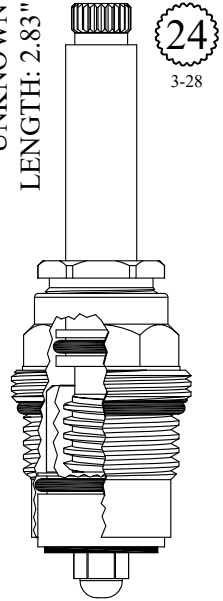

GASKET INCLUDED: 895330

LF465702

FOR PEGASUS  
LENGTH: 2.80"

16  
3-16

GASKET: 890180 O-RING INCLUDED

431781

UNKNOWN  
LENGTH: 2.83"

24  
3-28

GASKET: 890180 O-RING INCLUDED

LF464962

FOR LEFROY BROOKS  
LENGTH: 2.91"

24  
3-28

Chrome Plated Unit

GASKET: 891210 O-RING INCLUDED

401922

UNKNOWN  
LENGTH: 2.94"