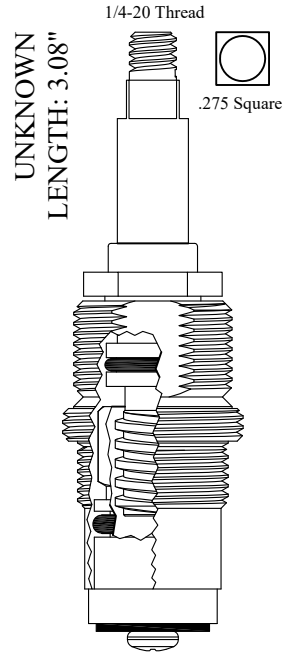

# NON-RISING UNITS

GASKET: 890180 O-RING INCLUDED

401822

GASKET: 890180 O-RING INCLUDED

402282

GASKET INCLUDED: 895160

LF466532

GASKET INCLUDED: 895160