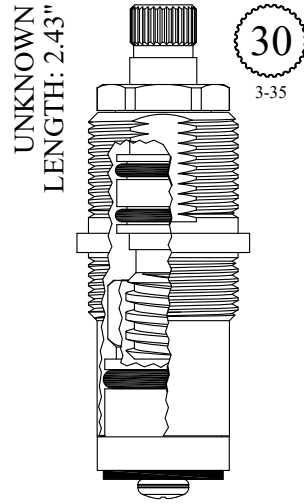

FOR TWYFORD BATHROOMS  
LENGTH: 2.35"

16  
1-6

GASKET INCLUDED: 895370

401372

# NON-RISING UNITS

GASKET: 890180 O-RING INCLUDED

**LF463702**

GASKET INCLUDED: 895160

**LF463422**

GASKET INCLUDED: 895140

**LF463302**

GASKET: 890170 O-RING INCLUDED