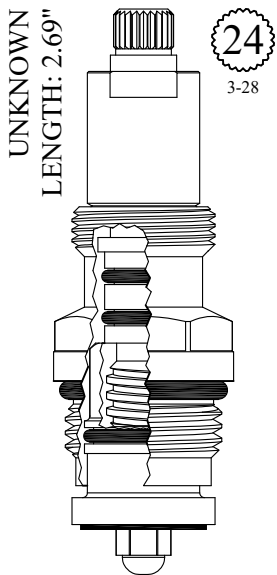

# NON-RISING UNITS

UNKNOWN  
LENGTH: 2.62"

16  
3-15

GASKET INCLUDED: 895140

LF464602

FOR ELIZABETHAN CLASSIC  
LENGTH: 2.63"

16  
3-16

Chrome Plated Stem

GASKET: 890180 O-RING INCLUDED

430881

UNKNOWN  
LENGTH: 2.65"

15  
3-27

GASKET INCLUDED: 891160

LF464391  
LF464392

UNKNOWN  
LENGTH: 2.69"

24  
3-28

GASKET INCLUDED: 891150

LF464712

FOR ELIZABETHAN CLASSIC  
LENGTH: 2.69"

16  
3-16

Chrome Plated Stem

GASKET: 890180 O-RING INCLUDED

431052

OEM # P099-120502D