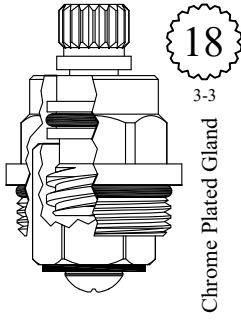

# NON-RISING UNITS

FOR INDIANA  
LENGTH: 1.36"

Chrome Plated Gland

GASKET: 890170 O-RING INCLUDED

LF450501  
LF450502

UNKNOWN  
LENGTH: 1.67"

GASKET: 890170 O-RING INCLUDED

LF455942

UNKNOWN  
LENGTH: 1.75"

GASKET: 890170 O-RING INCLUDED

LF455422

UNKNOWN  
LENGTH: 1.79"

GASKET: 890170 O-RING INCLUDED

LF456422

FOR MOEN  
LENGTH: 1.79"

GASKET: 890180 O-RING INCLUDED