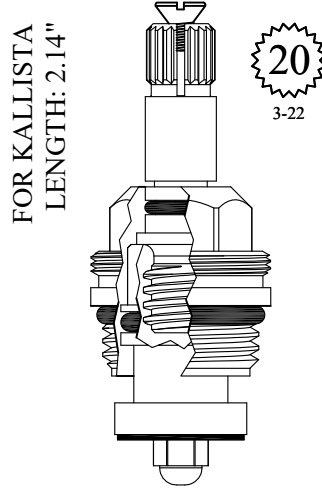

GASKET: 891150 O-RING INCLUDED

**LF459801
LF459802**