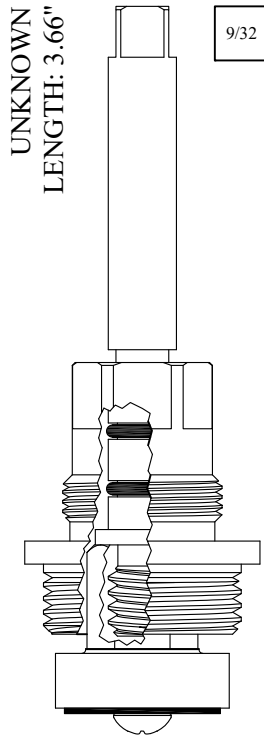

GASKET INCLUDED: 895560

403062