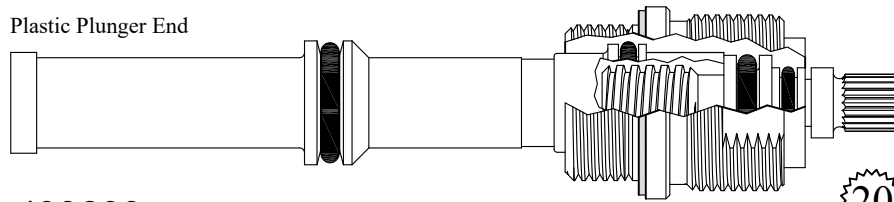

# NON-RISING UNITS

Chrome Plated Stem

FOR ARMONIA  
LENGTH: 4.60"

431441

GASKET INCLUDED: 895570

Plastic Plunger End

FOR ELJER  
LENGTH 4.65"

432822