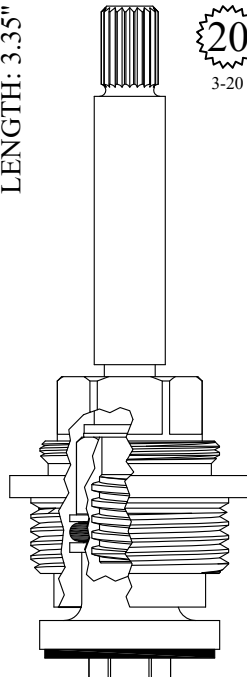

GASKET: 890180 O-RING INCLUDED

402532

FOR ARMONIA  
LENGTH: 3.34"

20  
3-14

14 TPI Gland Coarse Thread

GASKET: 890180 O-RING INCLUDED

402542

20

Comes with 20pt Dornbracht  
adapter: 103200

UNKNOWN  
LENGTH: 3.35"

24  
3-28

GASKET INCLUDED: 895100

LF466822

FOR DORNBRACHT  
LENGTH: 3.35"

20  
3-20

GASKET INCLUDED: 895560