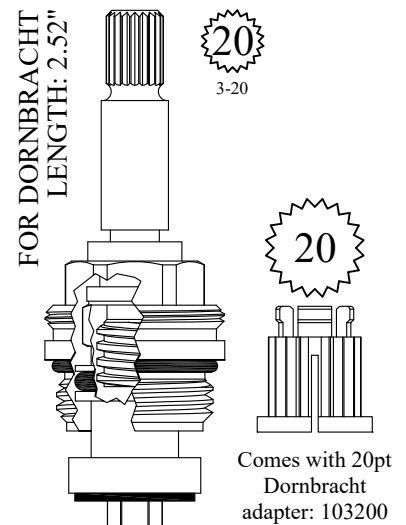

GASKET: 890170 O-RING INCLUDED

LF463872

Comes with 20pt
Dornbracht
adapter: 103200