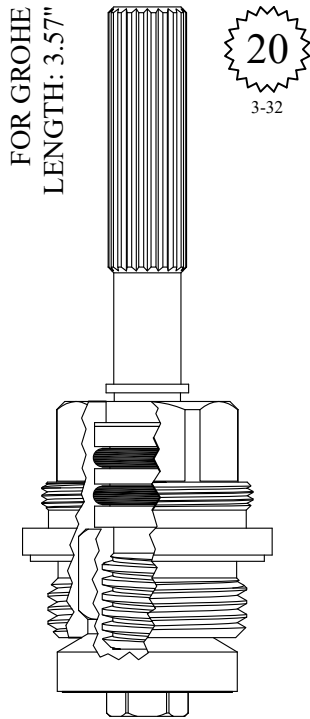

NON-RISING UNITS

GASKET INCLUDED: 895440

402892

OEM # 7.151