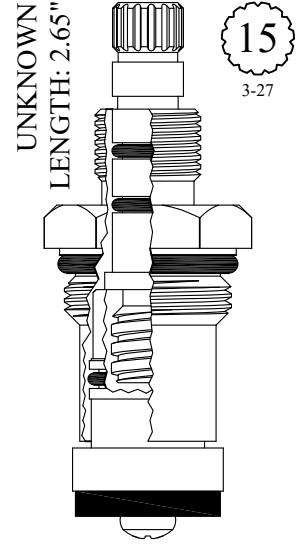

UNKNOWN
LENGTH: 2.65"

15
3-27

GASKET INCLUDED: 891160

LF464391
LF464392