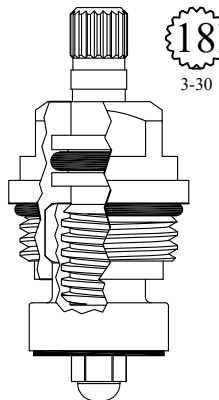

# NON-RISING UNITS

FOR INDIANA  
LENGTH: 1.36"

Chrome Plated Gland

GASKET: 890170 O-RING INCLUDED

LF450501  
LF450502

UNKNOWN  
LENGTH: 1.67"

GASKET: 890170 O-RING INCLUDED

LF455942

UNKNOWN  
LENGTH: 1.75"

GASKET: 890170 O-RING INCLUDED

LF455422

UNKNOWN  
LENGTH: 1.79"

GASKET: 890170 O-RING INCLUDED

LF456422

FOR MOEN  
LENGTH: 1.79"

GASKET: 890180 O-RING INCLUDED

LF455362

FOR ELJER  
LENGTH: 1.79"

GASKET: 890170 O-RING INCLUDED

LF455962

OEM # V9104

FOR KINGSBURY  
LENGTH: 1.82"

GASKET: 890170 O-RING INCLUDED

LF455972