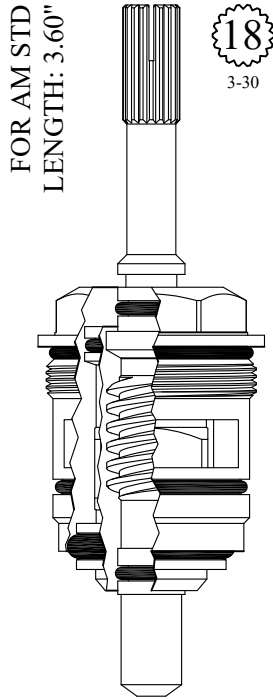

GASKET: 890210 O-RING INCLUDED

431681

OEM # 28647-0070A