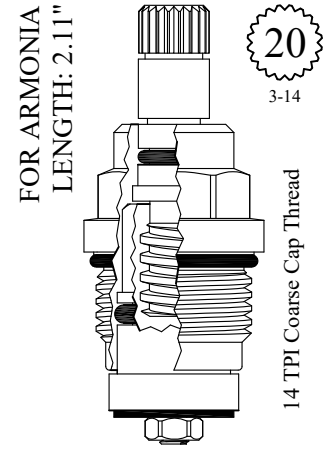

# NON-RISING UNITS

GASKET: 890180 O-RING INCLUDED

**LF459482**

GASKET: 890180 O-RING INCLUDED

**LF460172**

GASKET: 890180 O-RING INCLUDED

**LF460182**

Comes with handle screw:  
# 899230