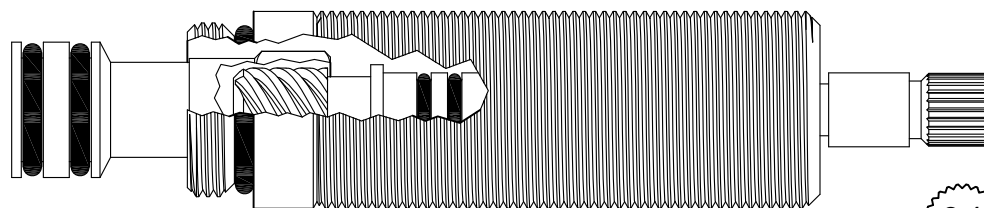

GASKET INCLUDED: 895440

Chrome Plated Stem & Gland

FOR JACLO  
LENGTH: 5.15"

24  
3-19

432431

GASKET: 891150 O-RING INCLUDED

Chrome Plated Stem & Gland

FOR JACLO  
LENGTH: 5.15"