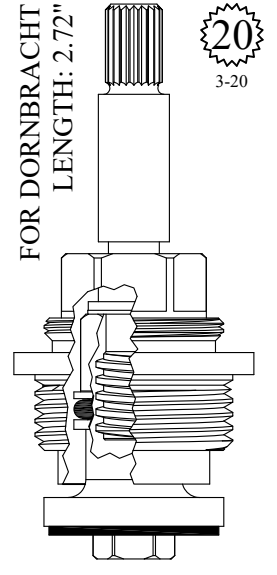

GASKET INCLUDED: 891150

LF464712

FOR ELIZABETHAN CLASSIC  
LENGTH: 2.69"

16  
3-16

Chrome Plated Stem

GASKET: 890180 O-RING INCLUDED

431052

OEM # P099-120502D

FOR FANTINI  
LENGTH: 2.70"

20  
5/16  
3-33

GASKET INCLUDED: 895350

402022

Comes with 20pt Dornbracht  
adapter: 103200

FOR DORNBRACHT  
LENGTH: 2.72"

20  
3-20

GASKET INCLUDED: 895560