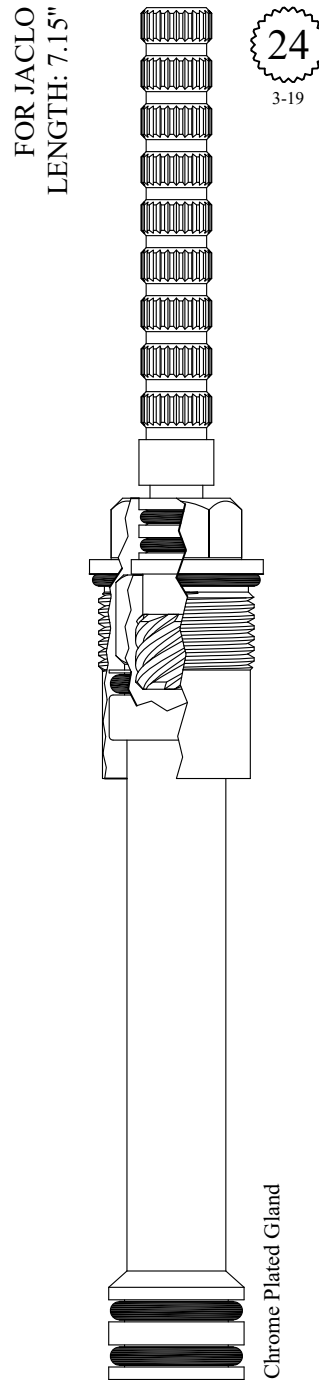

GASKET: 890180 O-RING INCLUDED

439421