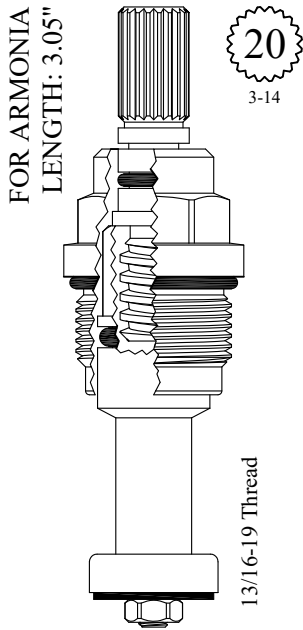

NON-RISING UNITS

GASKET: 890180 O-RING INCLUDED

401822