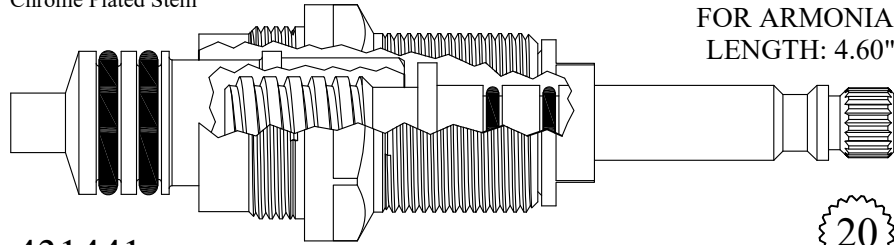

# NON-RISING UNITS

Chrome Plated Stem

FOR ARMONIA  
LENGTH: 4.60"

431441

GASKET INCLUDED: 895570

Plastic Plunger End

FOR ELJER  
LENGTH 4.65"

432822