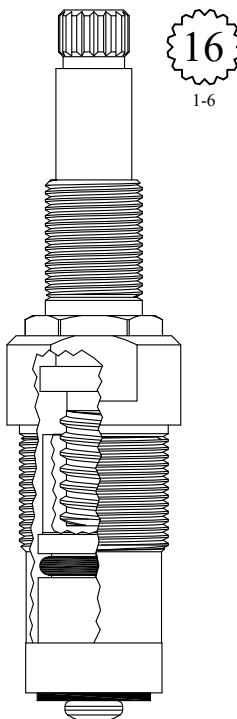

FOR KALLISTA  
LENGTH: 3.44"

GASKET INCLUDED: 895160

**402562**

FOR AUBURN BRASS  
LENGTH: 3.51"

GASKET: 890200 O-RING INCLUDED

**403021**

**403022**

UNKNOWN  
LENGTH: 3.56"

GASKET INCLUDED: 895140

**402782**

Comes with handle screw:  
# 899230

FOR KALLISTA  
LENGTH: 3.57"

GASKET INCLUDED: 895440

**402792**