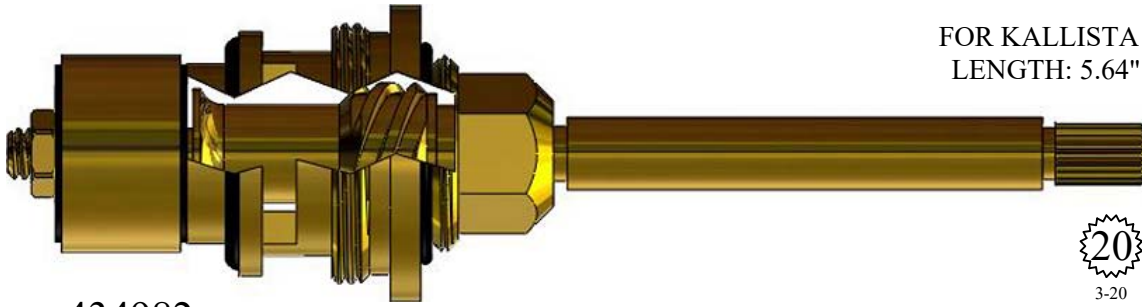

# NON-RISING UNITS

Plastic Plunger End

FOR ELJER  
LENGTH 5.28"

433432

GASKET INCLUDED: 895160

3-20

FOR KALLISTA  
LENGTH: 5.64"

434982