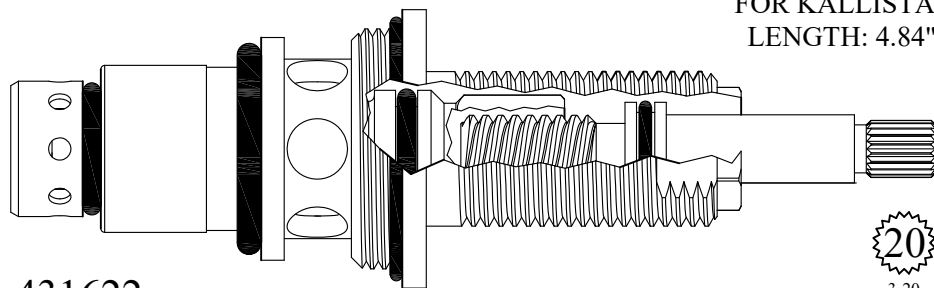

FOR KALLISTA
LENGTH: 4.84"

431622

GASKET: 890240 O-RING INCLUDED