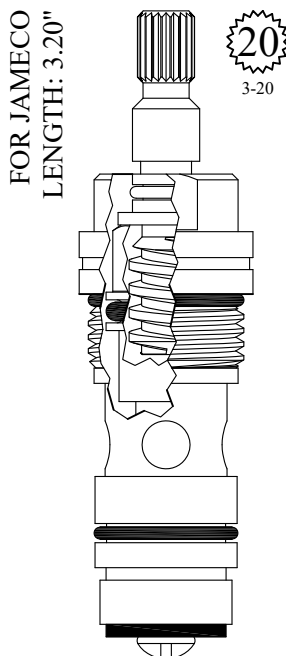

402012

OEM # 491-2505-00

Comes with handle screw:  
# 899240

GASKET: 890170 O-RING INCLUDED

430022

OEM # 954559-0070A

GASKET: 890170 O-RING INCLUDED

430392