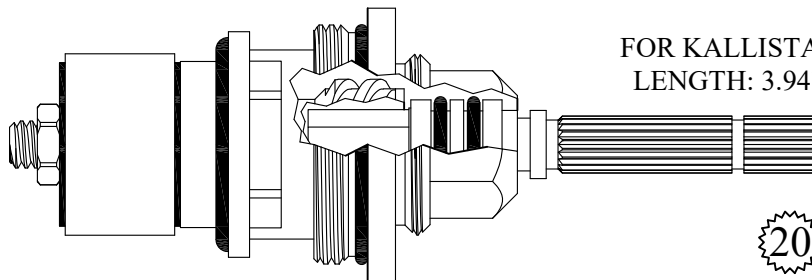

20  
3-20

UNKNOWN  
LENGTH: 3.82"

431562

GASKET: 890210 O-RING INCLUDED

20  
3-20

FOR KALLISTA  
LENGTH: 3.94"

430982

GASKET: 890210 O-RING INCLUDED