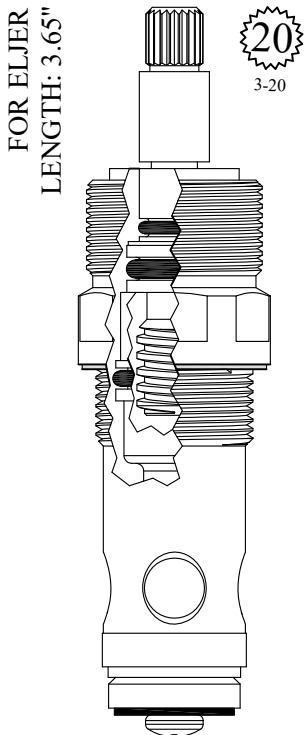

GASKET INCLUDED: 895140

**402782**

Comes with handle screw:  
# 899230

FOR KALLISTA  
LENGTH: 3.57"

GASKET INCLUDED: 895440

**402792**

# NON-RISING UNITS

GASKET INCLUDED: 895440

**402892**

OEM # 7.151

GASKET: 890210 O-RING INCLUDED

**431681**

OEM # 28647-0070A

**431571**