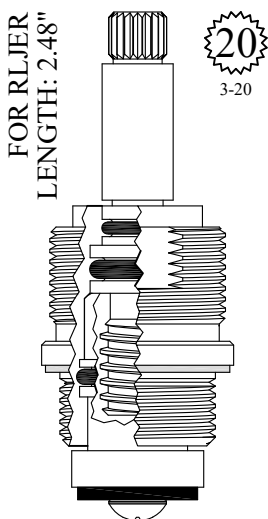

GASKET INCLUDED: 895160

401342

OEM # 491-2503-00