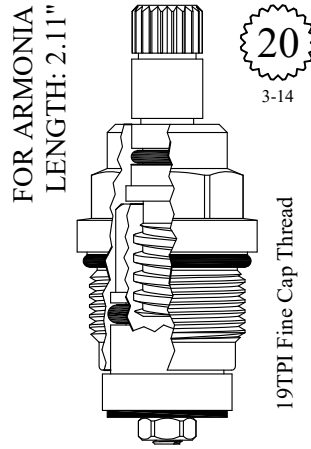

GASKET: 890180 O-RING INCLUDED

LF460172