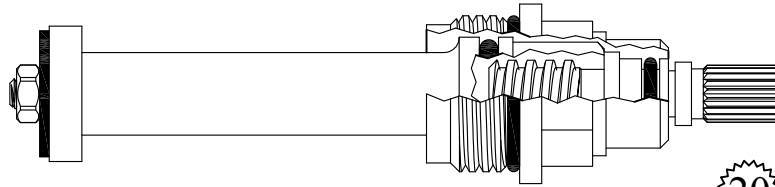

# NON-RISING UNITS

UNKNOWN  
LENGTH: 3.81"

426812

GASKET: 890170 O-RING INCLUDED

20  
3-20

FOR ELJER  
LENGTH: 3.82"

403232

GASKET INCLUDED: 895160