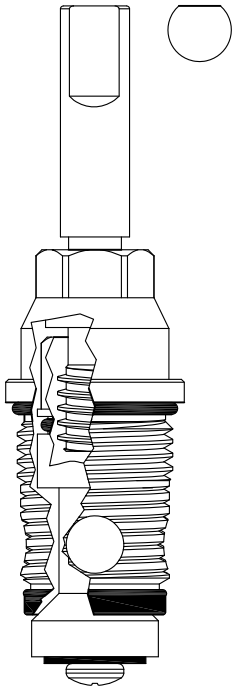

NON-RISING UNITS

FOR AM STD
LENGTH: 3.39"