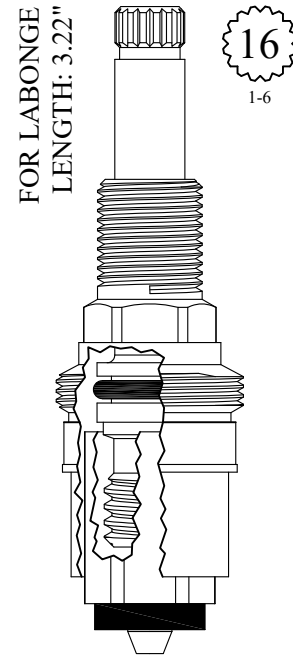

402012

OEM # 491-2505-00

Comes with handle screw:  
# 899240

GASKET: 890170 O-RING INCLUDED

430022

OEM # 954559-0070A

GASKET: 890170 O-RING INCLUDED

430392