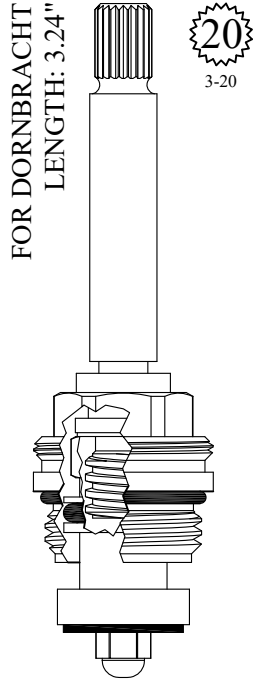

NON-RISING UNITS

20

Comes with 20pt Dornbracht adapter: 103200

GASKET: 890170 O-RING INCLUDED

402242

OEM # 03.90.03.050.00.90