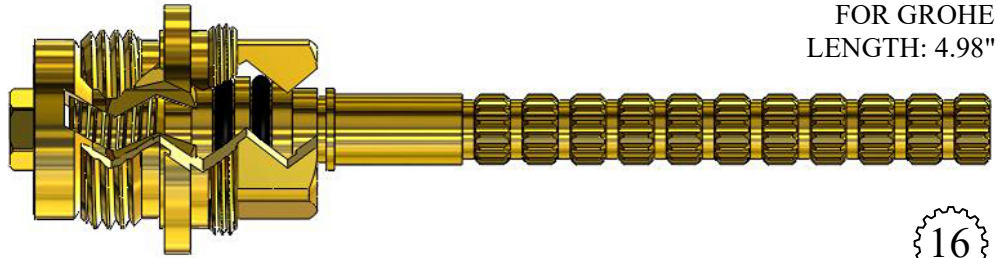

NON-RISING UNITS

FOR GROHE
LENGTH: 4.98"

16
3-16

416372

GASKET INCLUDED: 895440