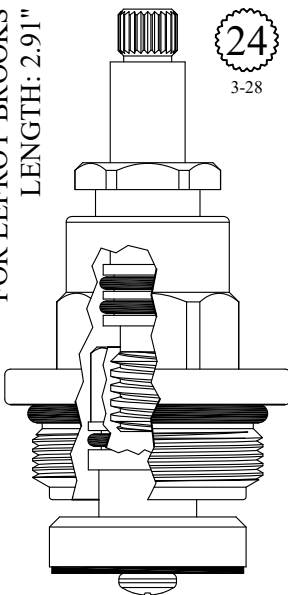

GASKET INCLUDED: 895330

LF465702

FOR PEGASUS  
LENGTH: 2.80"

16  
3-16

GASKET: 890180 O-RING INCLUDED

431781

UNKNOWN  
LENGTH: 2.83"

24  
3-28

GASKET: 890180 O-RING INCLUDED

LF464962

FOR LEFROY BROOKS  
LENGTH: 2.91"

24  
3-28

Chrome Plated Unit

GASKET: 891210 O-RING INCLUDED

401922

UNKNOWN  
LENGTH: 2.94"