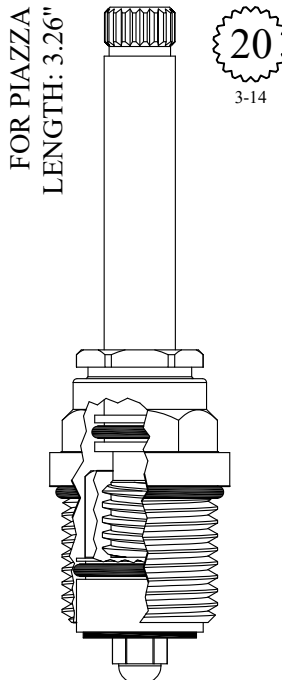

GASKET: 890180 O-RING INCLUDED

**431552**

GASKET INCLUDED: 895450

**402522**

GASKET: 890170 O-RING INCLUDED

**402472**

GASKET: 890180 O-RING INCLUDED

**402252**

GASKET: 890180 O-RING INCLUDED

402532

FOR ARMONIA  
LENGTH: 3.34"

20  
3-14

14 TPI Gland Coarse Thread

GASKET: 890180 O-RING INCLUDED

402542

20