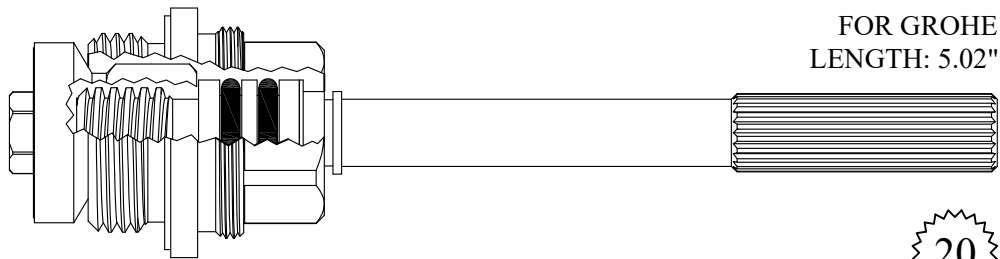

FOR GROHE
LENGTH: 5.02"

20
3-32

412232

GASKET INCLUDED: 895440

Chrome Plated Stem & Gland