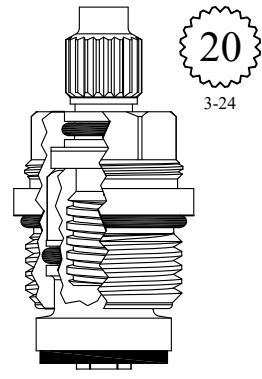

# NON-RISING UNITS

FOR INDIANA  
LENGTH: 1.36"

Chrome Plated Gland

GASKET: 890170 O-RING INCLUDED

LF450501  
LF450502

UNKNOWN  
LENGTH: 1.67"

GASKET: 890170 O-RING INCLUDED

LF455942

UNKNOWN  
LENGTH: 1.75"

GASKET: 890170 O-RING INCLUDED

LF455422

UNKNOWN  
LENGTH: 1.79"

GASKET: 890170 O-RING INCLUDED

LF456422

FOR MOEN  
LENGTH: 1.79"

GASKET: 890180 O-RING INCLUDED

LF455362

FOR ELJER  
LENGTH: 1.79"

GASKET: 890170 O-RING INCLUDED

LF455962

OEM # V9104

FOR KINGSBURY  
LENGTH: 1.82"

GASKET: 890170 O-RING INCLUDED

LF455972