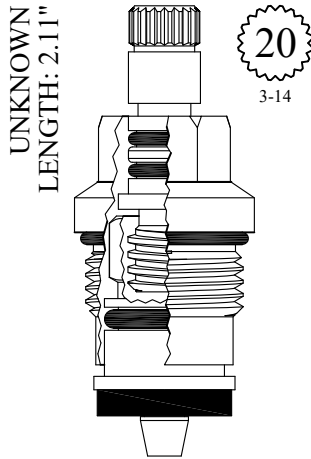

NON-RISING UNITS

GASKET: 890180 O-RING INCLUDED

LF459482