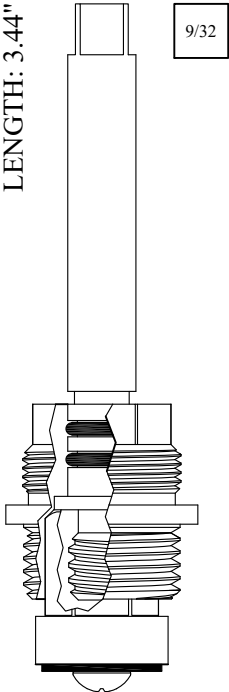

GASKET: 890170 O-RING INCLUDED

430662

OEM # 950070-0070A

FOR KALLISTA
LENGTH: 3.44"