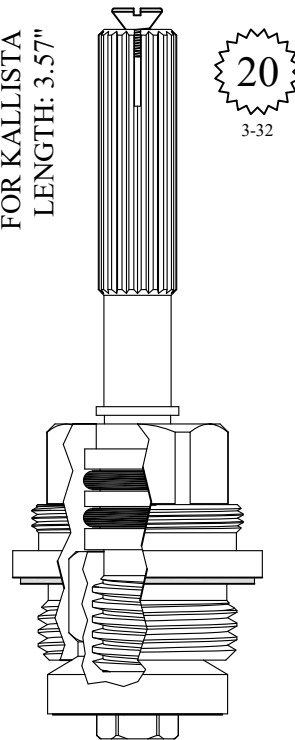

FOR KALLISTA  
LENGTH: 3.44"

GASKET INCLUDED: 895160

**402562**

FOR AUBURN BRASS  
LENGTH: 3.51"

GASKET: 890200 O-RING INCLUDED

**403021**

**403022**

UNKNOWN  
LENGTH: 3.56"

GASKET INCLUDED: 895140

**402782**

Comes with handle screw:  
# 899230

FOR KALLISTA  
LENGTH: 3.57"

GASKET INCLUDED: 895440

**402792**