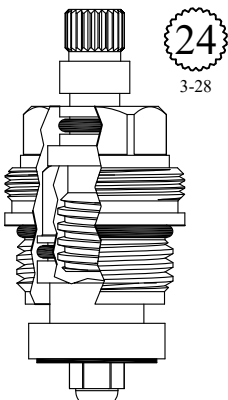

LF455362

FOR ELJER  
LENGTH: 1.79"

GASKET: 890170 O-RING INCLUDED

LF455962

OEM # V9104

FOR KINGSBURY  
LENGTH: 1.82"

GASKET: 890170 O-RING INCLUDED

LF455972

FOR PIAZZA  
LENGTH: 1.85"

GASKET: 890180 O-RING INCLUDED

LF460802

UNKNOWN  
LENGTH: 1.87"

GASKET: 890170 O-RING INCLUDED

LF456462