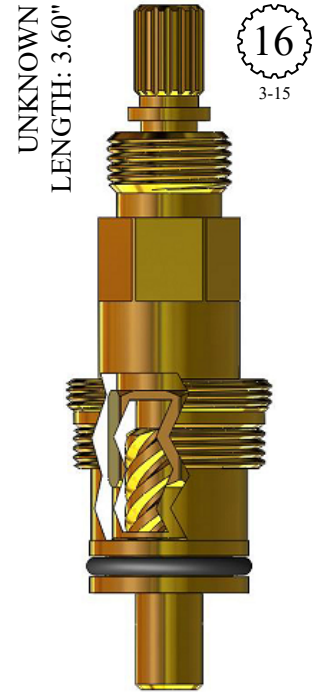

GASKET INCLUDED: 895140

**402782**

Comes with handle screw:  
# 899230

FOR KALLISTA  
LENGTH: 3.57"

GASKET INCLUDED: 895440

**402792**

# NON-RISING UNITS

GASKET INCLUDED: 895440

**402892**

OEM # 7.151

GASKET: 890210 O-RING INCLUDED

**431681**

OEM # 28647-0070A

**431571**

GASKET INCLUDED: 895160

**430192**

OEM # 491-2658-00 or 491-2507-00

GASKET INCLUDED: 895560

**403062**

GASKET: 891180 O-RING INCLUDED

**430871**

# NON-RISING UNITS

UNKNOWN  
LENGTH: 3.81"

426812

GASKET: 890170 O-RING INCLUDED

20  
3-20

FOR ELJER  
LENGTH: 3.82"

403232

GASKET INCLUDED: 895160