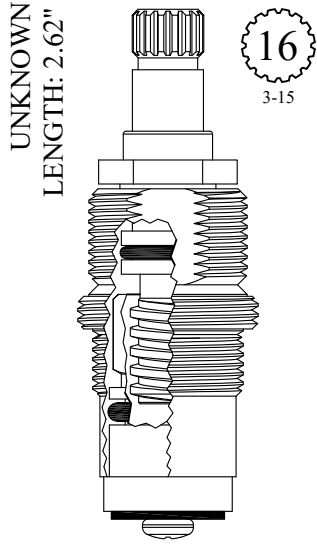

# NON-RISING UNITS

UNKNOWN  
LENGTH: 2.62"

16  
3-15

GASKET INCLUDED: 895140

LF464602

FOR ELIZABETHAN CLASSIC  
LENGTH: 2.63"

16  
3-16

Chrome Plated Stem