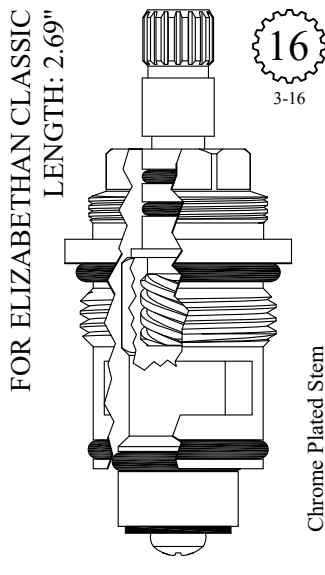

# NON-RISING UNITS

UNKNOWN  
LENGTH: 2.62"

16  
3-15

GASKET INCLUDED: 895140

LF464602

FOR ELIZABETHAN CLASSIC  
LENGTH: 2.63"

16  
3-16

Chrome Plated Stem

GASKET: 890180 O-RING INCLUDED

430881

UNKNOWN  
LENGTH: 2.65"

15  
3-27

GASKET INCLUDED: 891160

LF464391  
LF464392

UNKNOWN  
LENGTH: 2.69"

24  
3-28

GASKET INCLUDED: 891150

LF464712

FOR ELIZABETHAN CLASSIC  
LENGTH: 2.69"

16  
3-16

Chrome Plated Stem

GASKET: 890180 O-RING INCLUDED

431052

OEM # P099-120502D