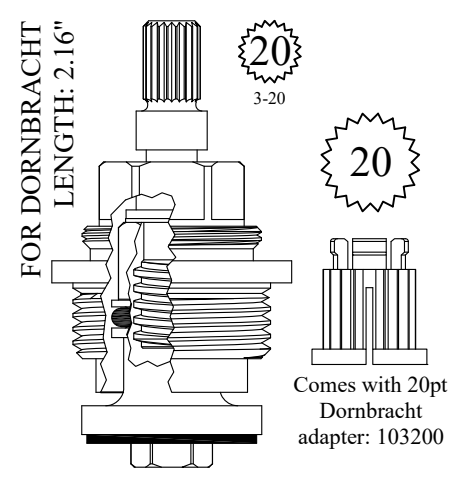

GASKET INCLUDED: 895560

401082