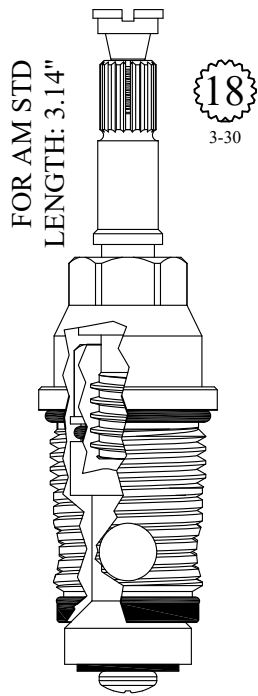

GASKET INCLUDED: 895160

402012

OEM # 491-2505-00

Comes with handle screw:
899240

GASKET: 890170 O-RING INCLUDED

430022

OEM # 954559-0070A