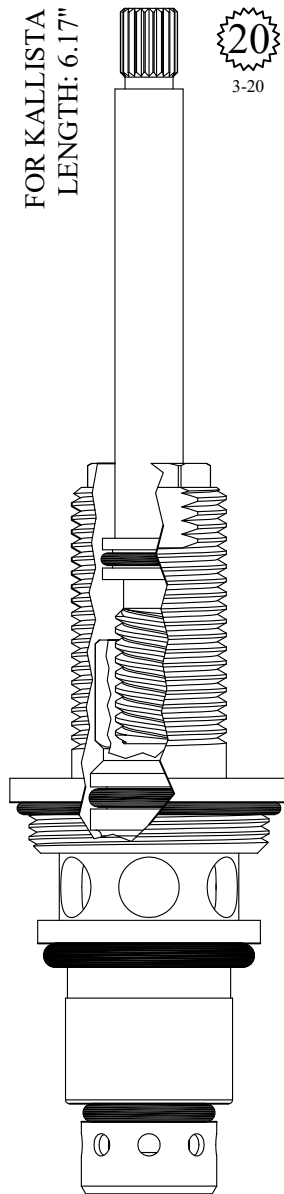

GASKET: 890240 O-RING INCLUDED

437862