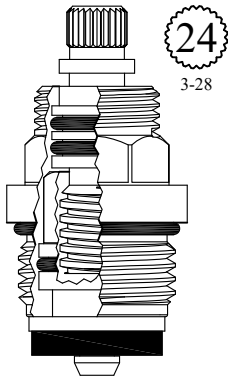

# NON-RISING UNITS

FOR INDIANA  
LENGTH: 1.36"

Chrome Plated Gland

GASKET: 890170 O-RING INCLUDED

LF450501  
LF450502

UNKNOWN  
LENGTH: 1.67"

GASKET: 890170 O-RING INCLUDED

LF455942

UNKNOWN  
LENGTH: 1.75"

GASKET: 890170 O-RING INCLUDED

LF455422

UNKNOWN  
LENGTH: 1.79"

GASKET: 890170 O-RING INCLUDED

LF456422

FOR MOEN  
LENGTH: 1.79"

GASKET: 890180 O-RING INCLUDED