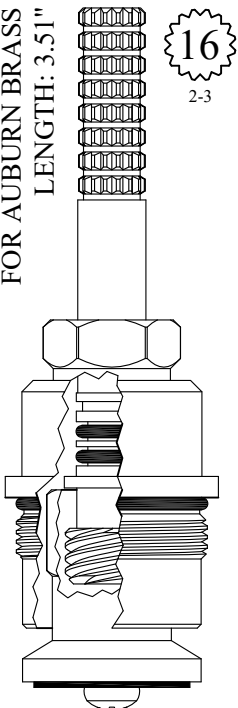

GASKET: 890180 O-RING INCLUDED

402532

FOR ARMONIA  
LENGTH: 3.34"

20  
3-14

14 TPI Gland Coarse Thread

GASKET: 890180 O-RING INCLUDED

402542

20

FOR KALLISTA  
LENGTH: 3.44"

GASKET INCLUDED: 895160

**402562**

FOR AUBURN BRASS  
LENGTH: 3.51"

GASKET: 890200 O-RING INCLUDED

**403021**

**403022**

UNKNOWN  
LENGTH: 3.56"

GASKET INCLUDED: 895140

**402782**

Comes with handle screw:  
# 899230

FOR KALLISTA  
LENGTH: 3.57"

GASKET INCLUDED: 895440

**402792**