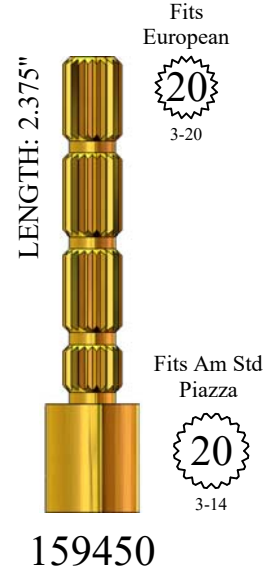

Also available as a kit
with handle screw
161530