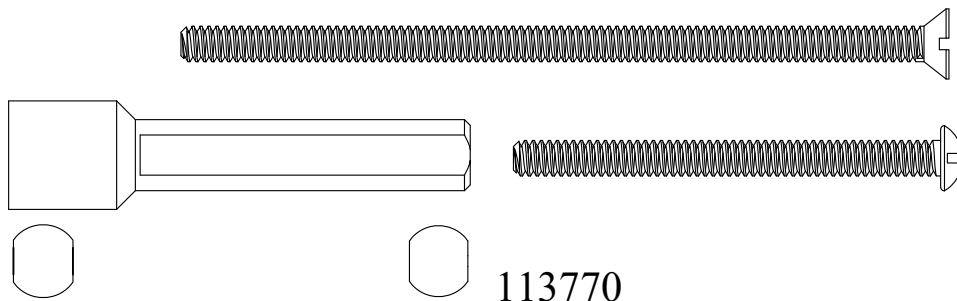

103780
OEM#
899/120/191

FOR MOEN