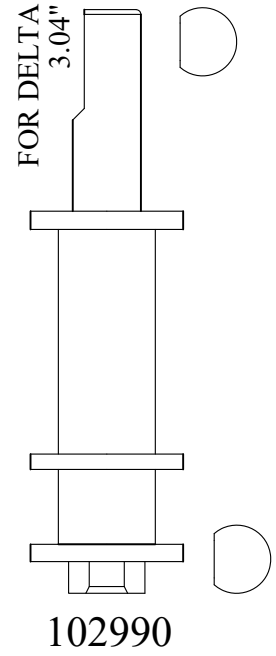

125060

STEM EXTENSIONS & HANDLE ADAPTERS