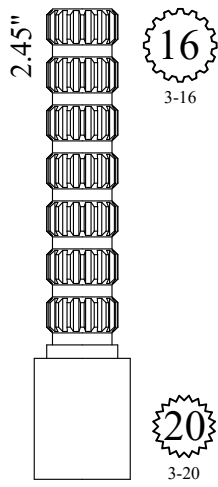

STEM EXTENSIONS & HANDLE ADAPTERS

109890