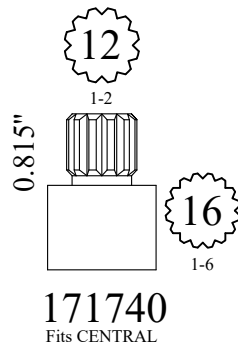

# STEM EXTENSIONS & HANDLE ADAPTERS

FOR AMERICAN STANDARD

FOR SINGLE LEVER

FOR BROADWAY