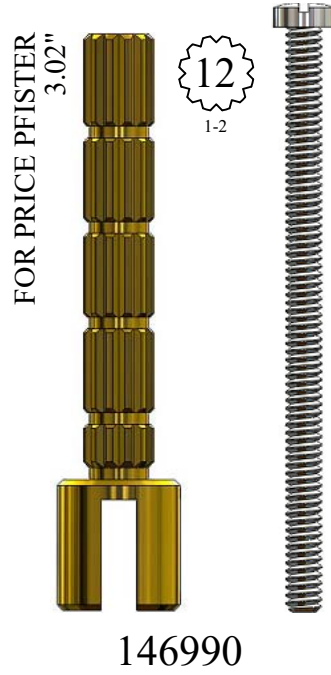

123570

STEM EXTENSIONS & HANDLE ADAPTERS