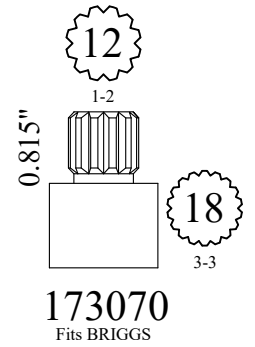

# STEM EXTENSIONS & HANDLE ADAPTERS

FOR AMERICAN STANDARD

FOR SINGLE LEVER

FOR BROADWAY