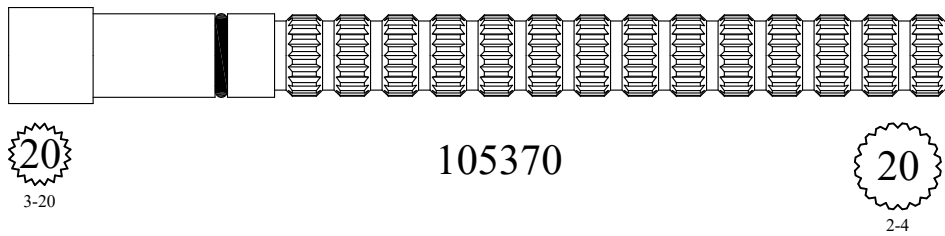

# STEM EXTENSIONS & HANDLE ADAPTERS

EUROPEAN TO HARDEN  
4.885"

EUROPEAN TO PRICE PFISTER  
4.885"

EUROPEAN TO BROADWAY  
4.885"

EUROPEAN TO GERBER  
4.885"

EUROPEAN TO EUROPEAN  
4.885"