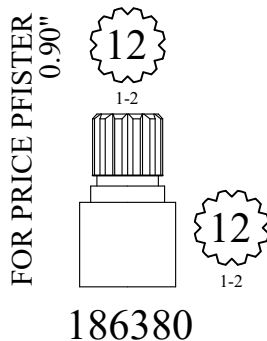

STEM EXTENSIONS & HANDLE ADAPTERS