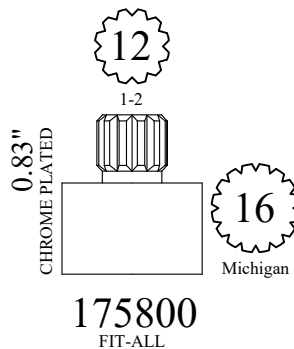

STEM EXTENSIONS & HANDLE ADAPTERS