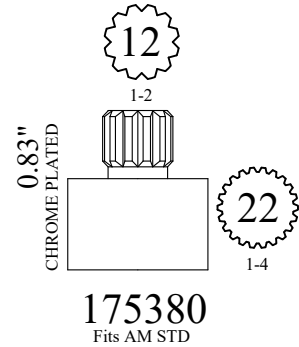

# STEM EXTENSIONS & HANDLE ADAPTERS

FOR AMERICAN STANDARD

FOR SINGLE LEVER

FOR BROADWAY