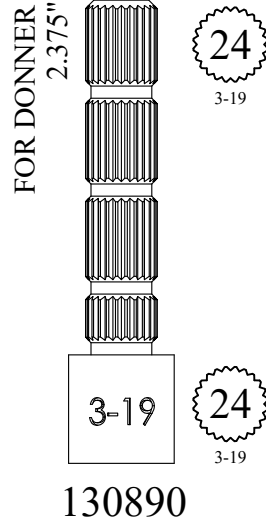

STEM EXTENSIONS & HANDLE ADAPTERS