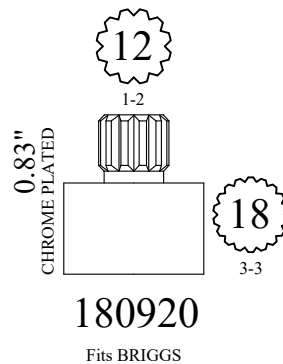

STEM EXTENSIONS & HANDLE ADAPTERS