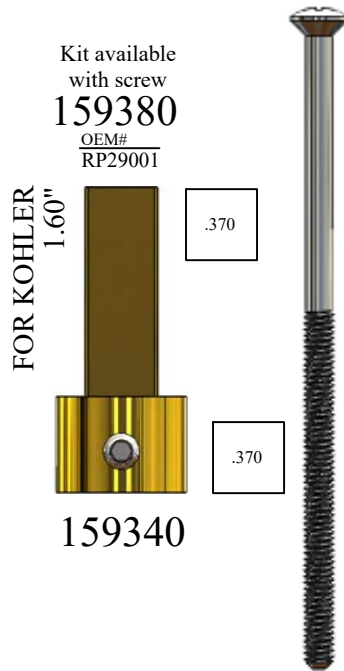

STEM EXTENSIONS & HANDLE ADAPTERS