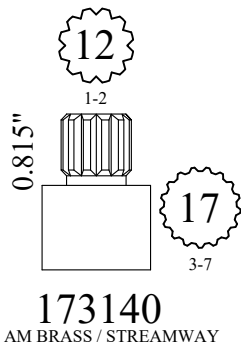

# STEM EXTENSIONS & HANDLE ADAPTERS

FOR AMERICAN STANDARD

FOR SINGLE LEVER

FOR BROADWAY