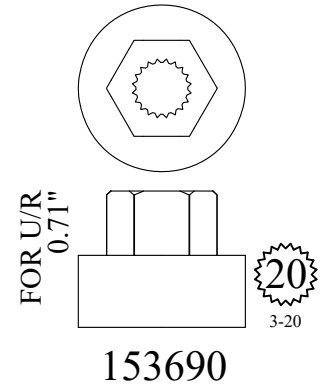

FOR SINGLE LEVER