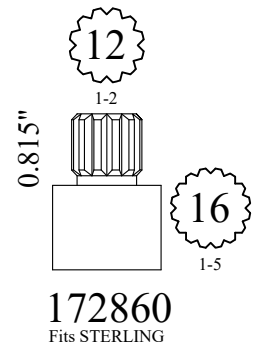

# STEM EXTENSIONS & HANDLE ADAPTERS

FOR AMERICAN STANDARD

FOR SINGLE LEVER

FOR BROADWAY