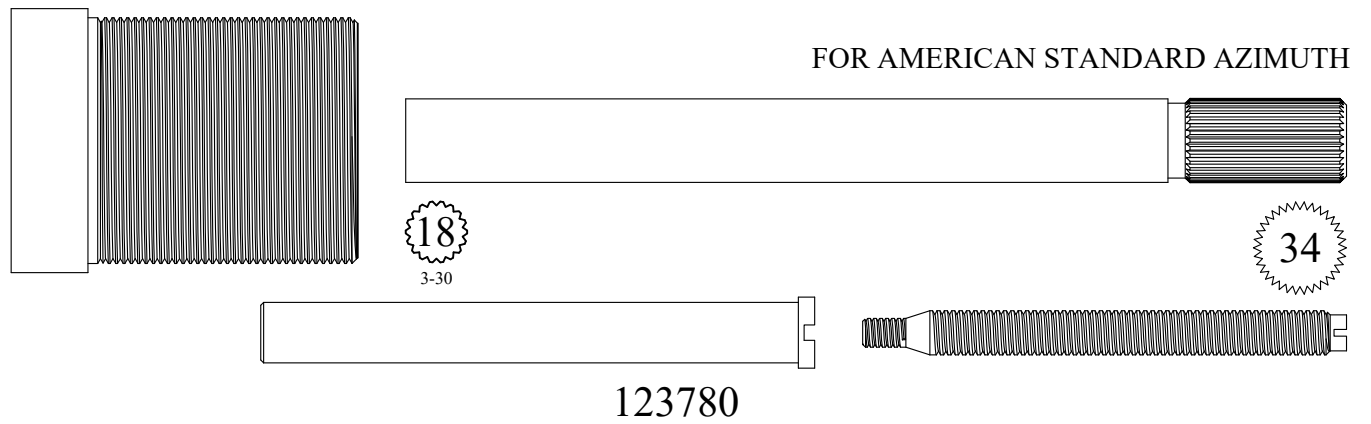

STEM EXTENSION KITS