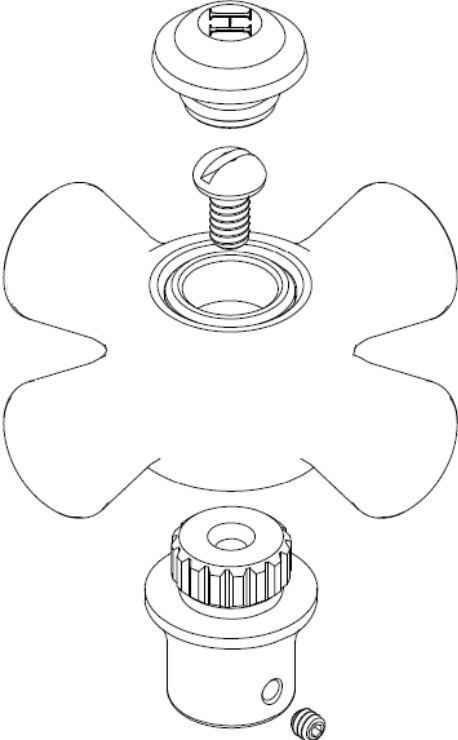

# PORCELAIN HANDLE ADAPTERS

These inserts adapt to the OEM stem listed below the part number, and attaches with a set screw

External  
18

CHROME PLATED

Internal  
15

3-27

**139460**  
Fits WOLVERINE

External  
18