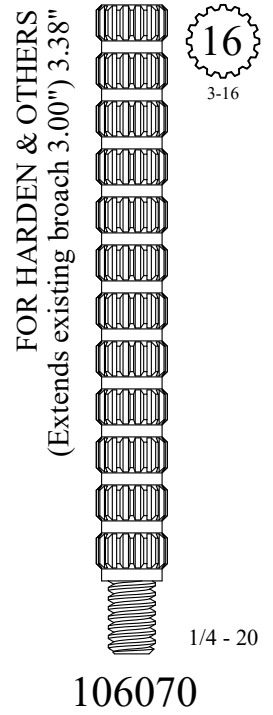

STEM EXTENSIONS & HANDLE ADAPTERS