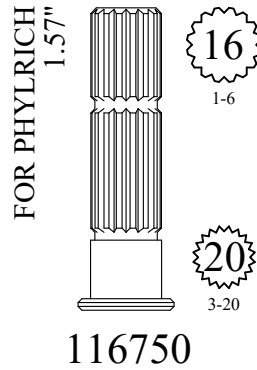

STEM EXTENSIONS & HANDLE ADAPTERS