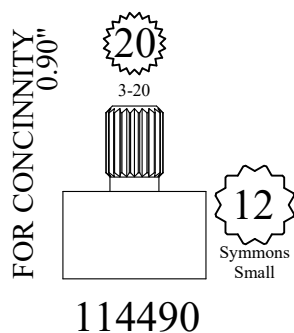

STEM EXTENSIONS & HANDLE ADAPTERS