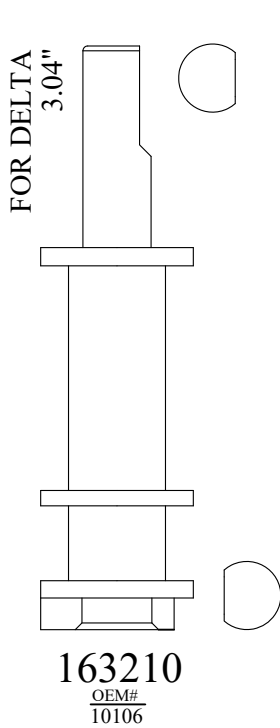

STEM EXTENSIONS & HANDLE ADAPTERS