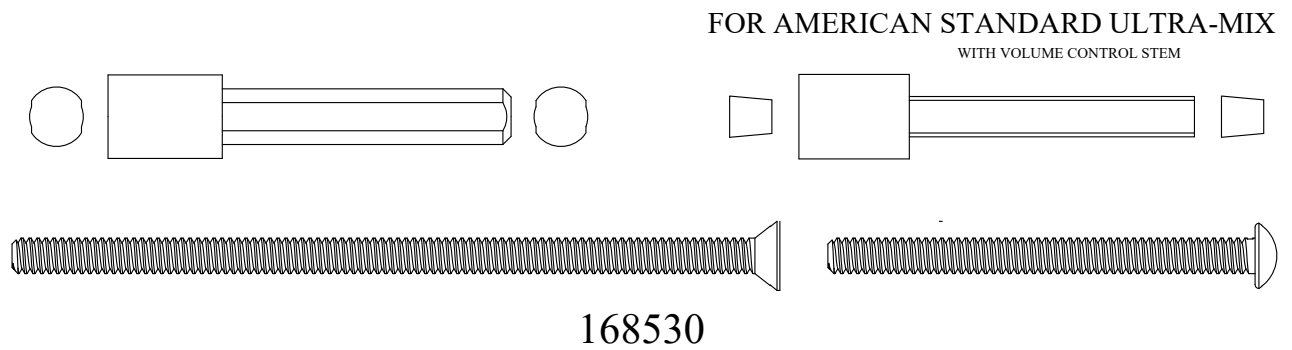

STEM EXTENSION KITS