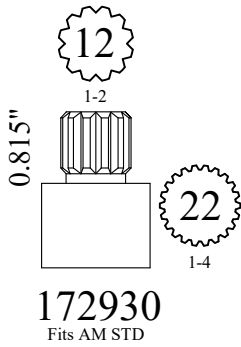

# STEM EXTENSIONS & HANDLE ADAPTERS

FOR AMERICAN STANDARD

FOR SINGLE LEVER

FOR BROADWAY