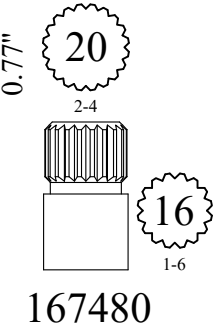

# STEM EXTENSIONS & HANDLE ADAPTERS

FOR AMERICAN STANDARD

FOR SINGLE LEVER

FOR BROADWAY