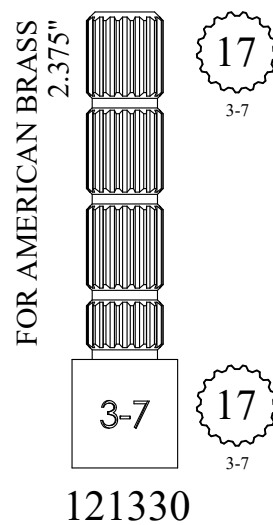

STEM EXTENSIONS & HANDLE ADAPTERS