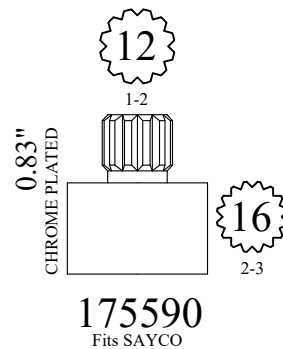

STEM EXTENSIONS & HANDLE ADAPTERS