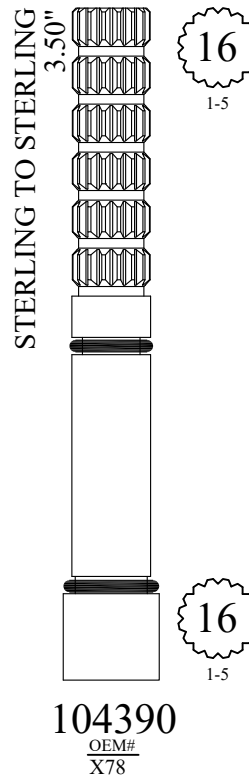

STEM EXTENSIONS & HANDLE ADAPTERS