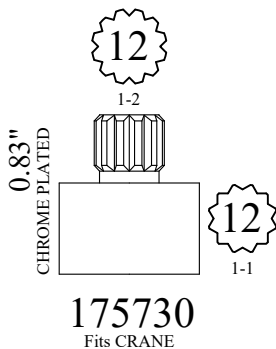

STEM EXTENSIONS & HANDLE ADAPTERS