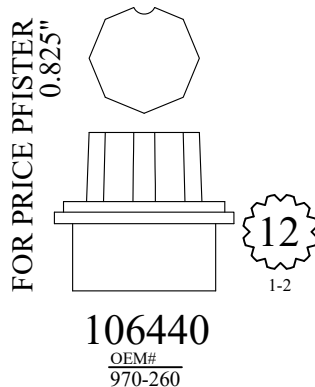

# STEM EXTENSIONS & HANDLE ADAPTERS

FOR AMERICAN STANDARD

FOR SINGLE LEVER

FOR BROADWAY