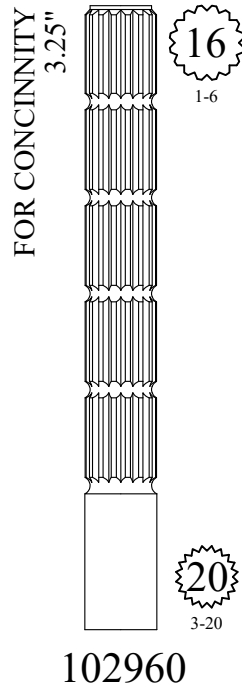

STEM EXTENSIONS & HANDLE ADAPTERS