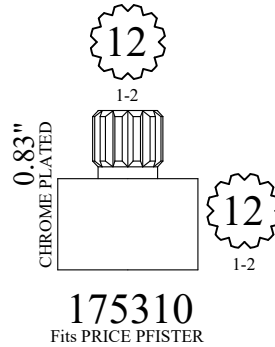

# STEM EXTENSIONS & HANDLE ADAPTERS

FOR AMERICAN STANDARD

FOR SINGLE LEVER

FOR BROADWAY