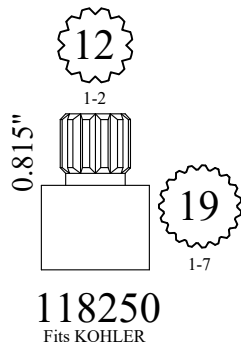

# STEM EXTENSIONS & HANDLE ADAPTERS

FOR AMERICAN STANDARD

FOR SINGLE LEVER

FOR BROADWAY