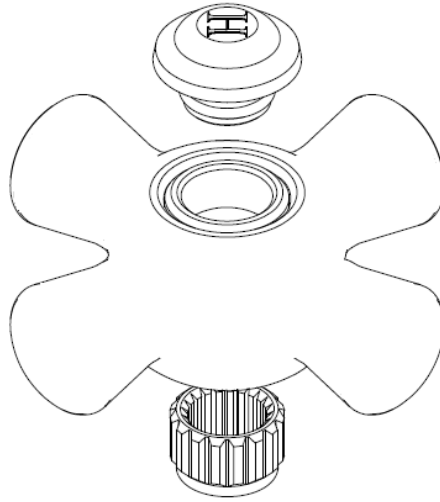

PORCELAIN HANDLE ADAPTERS

These solid brass inserts convert the OEM or Walter Equivalent Porcelain handles to the stem listed below the part number

External
18

Internal

122420
Fits DELTA

External
18

Internal
22
1-4

129680
Fits AM STD

External
18

Internal
15
1-13

135120
Fits SAVOY

External
18

Internal
18
3-3

137990
Fits BRIGGS

External
18

Internal
16
1-6

138060
Fits CENTRAL

External
18

Internal
19
1-7

138130
Fits KOHLER

External
18

Internal
15
3-27

138270
Fits WOLVERINE

External
18

Internal

139320
Fits SPEAKMAN

External
18

Internal
20
3-20

139390
Fits 20pt European

External
18

Internal
16
2-3

141000
Fits SAYCO

External
18

Internal
12
1-1

141070
Fits CRANE DIALEZE

External
18

Internal
16
1-5

141140
Fits STERLING

External
18

Internal
12
3-10

141280
Fits CRANE / UR

External
18

Internal
24
3-28

156980
Fits HUNTINGTON