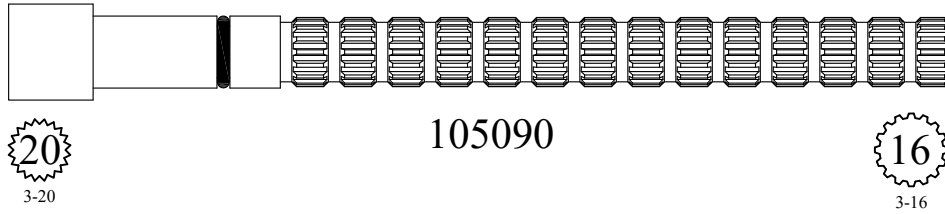

# STEM EXTENSIONS & HANDLE ADAPTERS

EUROPEAN TO HARDEN  
4.885"

EUROPEAN TO PRICE PFISTER  
4.885"

EUROPEAN TO BROADWAY  
4.885"

EUROPEAN TO GERBER  
4.885"

EUROPEAN TO EUROPEAN  
4.885"