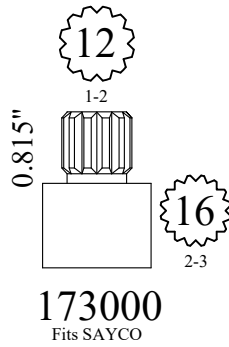

# STEM EXTENSIONS & HANDLE ADAPTERS

FOR AMERICAN STANDARD

FOR SINGLE LEVER

FOR BROADWAY