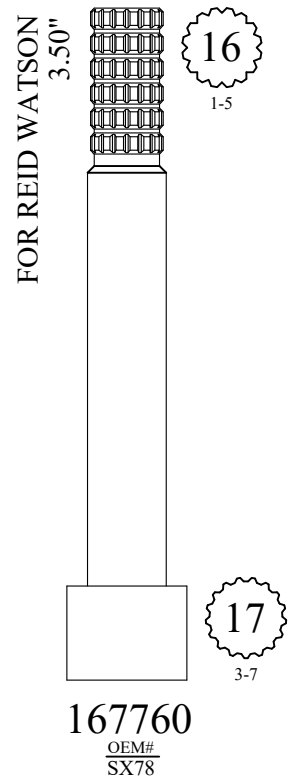

STEM EXTENSIONS & HANDLE ADAPTERS