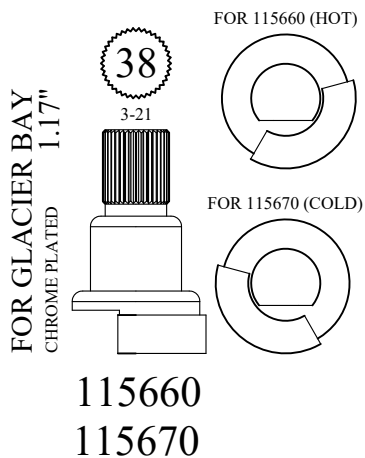

STEM EXTENSIONS & HANDLE ADAPTERS

Also available as a kit
with handle screw

140510