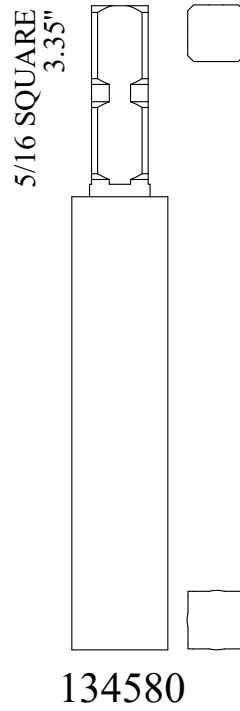

STEM EXTENSIONS & HANDLE ADAPTERS