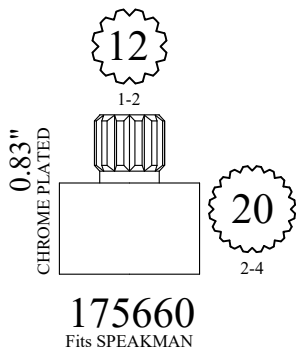

STEM EXTENSIONS & HANDLE ADAPTERS