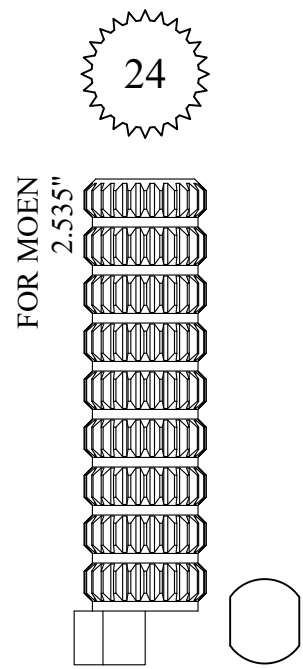

# STEM EXTENSIONS & HANDLE ADAPTERS

FOR SPEAKMAN  
0.375"

PLASTIC PART  
2-4

20

20

3-14

105740

OEM#  
05-1914

20

2-4

05-1423

OEM#  
05-1423

FOR SPEAKMAN  
0.49"

NICKEL PLATED

20

3-14

# STEM EXTENSIONS & HANDLE ADAPTERS

109890

156610

156190

124990

123570

125060