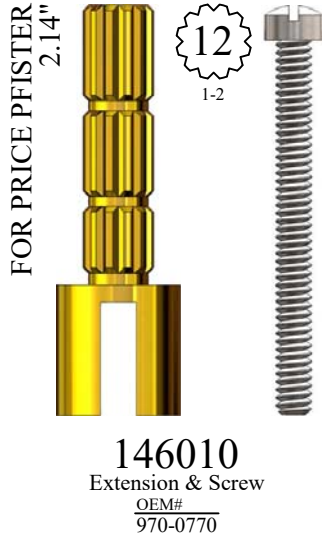

STEM EXTENSIONS & HANDLE ADAPTERS