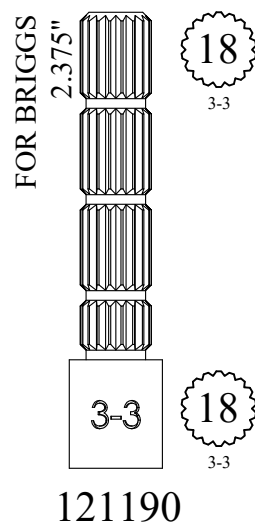

STEM EXTENSIONS & HANDLE ADAPTERS