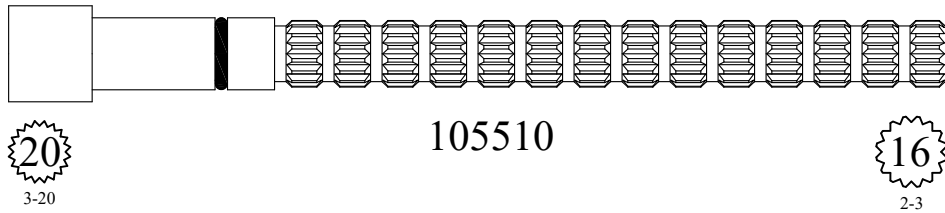

# STEM EXTENSIONS & HANDLE ADAPTERS

EUROPEAN TO HARDEN  
4.885"

EUROPEAN TO PRICE PFISTER  
4.885"

EUROPEAN TO BROADWAY  
4.885"

EUROPEAN TO GERBER  
4.885"

EUROPEAN TO EUROPEAN  
4.885"

# STEM EXTENSIONS & HANDLE ADAPTERS

FOR AMERICAN STANDARD AZIMUTH  
4.90"

18  
3-30

123800

34

EUROPEAN TO HARDEN BROACH  
5.00"

20  
3-20

118290