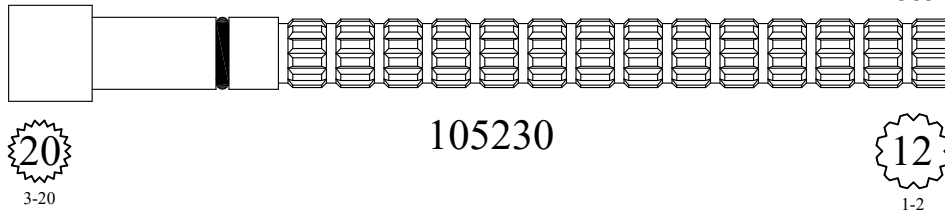

# STEM EXTENSIONS & HANDLE ADAPTERS

EUROPEAN TO HARDEN  
4.885"

EUROPEAN TO PRICE PFISTER  
4.885"

EUROPEAN TO BROADWAY  
4.885"

EUROPEAN TO GERBER  
4.885"

EUROPEAN TO EUROPEAN  
4.885"