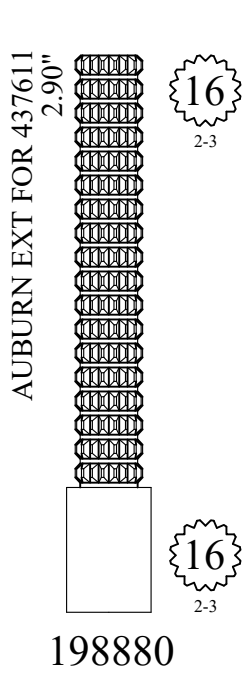

124990

STEM EXTENSIONS & HANDLE ADAPTERS