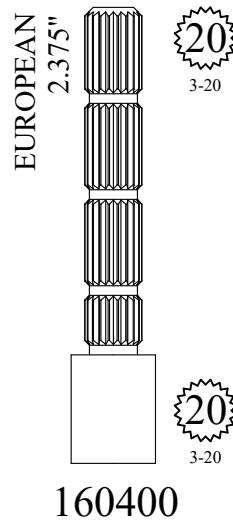

STEM EXTENSIONS & HANDLE ADAPTERS