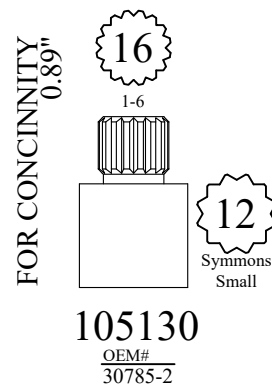

STEM EXTENSIONS & HANDLE ADAPTERS