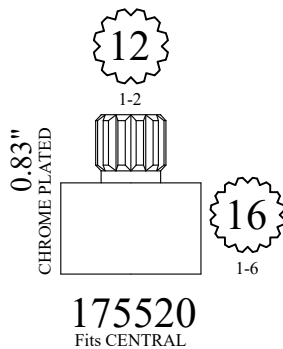

STEM EXTENSIONS & HANDLE ADAPTERS