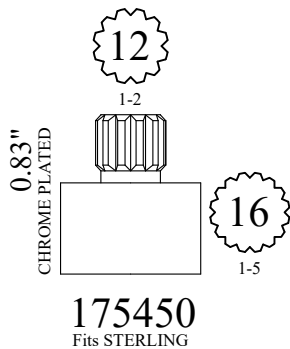

STEM EXTENSIONS & HANDLE ADAPTERS