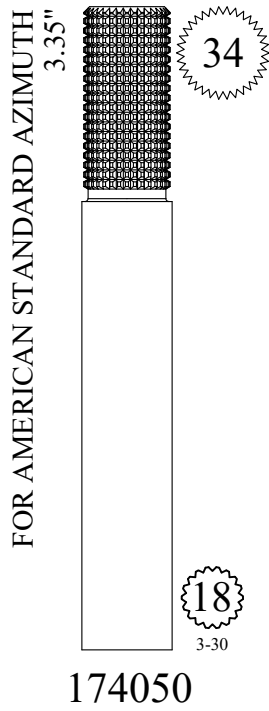

STEM EXTENSIONS & HANDLE ADAPTERS