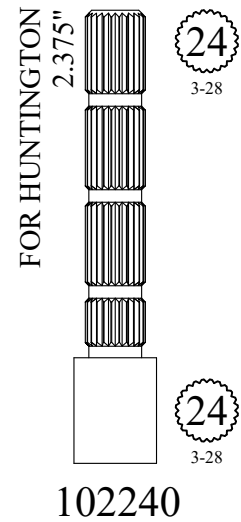

STEM EXTENSIONS & HANDLE ADAPTERS