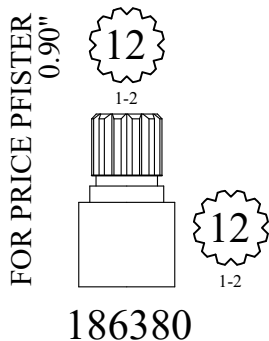

OEM#
DORNBRACHT 09121200290
KOHLER # 22325

STEM EXTENSIONS & HANDLE ADAPTERS

FOR AMERICAN STANDARD

FOR SINGLE LEVER

FOR BROADWAY

STEM EXTENSIONS & HANDLE ADAPTERS

STEM EXTENSIONS & HANDLE ADAPTERS

FOR DELTA
0.95"