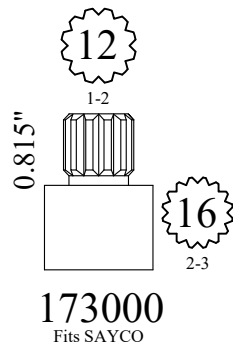

OEM#
DORNBRACHT 09121200290
KOHLER # 22325

STEM EXTENSIONS & HANDLE ADAPTERS

FOR AMERICAN STANDARD

FOR SINGLE LEVER

FOR BROADWAY

STEM EXTENSIONS & HANDLE ADAPTERS

STEM EXTENSIONS & HANDLE ADAPTERS

FOR DELTA
0.95"