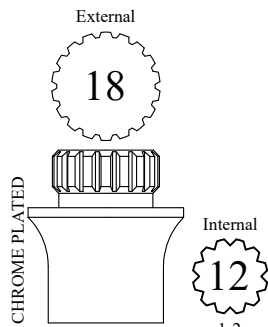

143590
Fits PRICE PFISTER