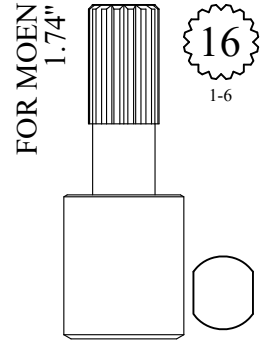

121860

1.52"

.250

.250

157420

FOR SYMMONS
1.53"

12
Symmons
Large

12
Symmons
Large

113840

STEM EXTENSIONS & HANDLE ADAPTERS

STEM EXTENSIONS & HANDLE ADAPTERS

102290

157700

153480

168870

156400