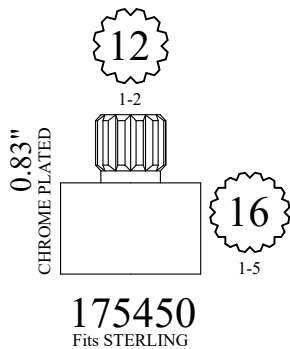

OEM#
DORNBRACHT 09121200290
KOHLER # 22325

STEM EXTENSIONS & HANDLE ADAPTERS

FOR AMERICAN STANDARD

FOR SINGLE LEVER

FOR BROADWAY

STEM EXTENSIONS & HANDLE ADAPTERS

STEM EXTENSIONS & HANDLE ADAPTERS

FOR DELTA
0.95"