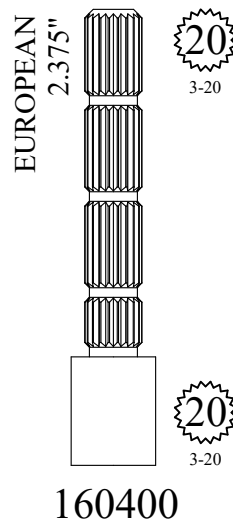

104180

STEM EXTENSIONS & HANDLE ADAPTERS

STEM EXTENSIONS & HANDLE ADAPTERS

STEM EXTENSIONS & HANDLE ADAPTERS

Also available as a kit
with handle screw
161530

STEM EXTENSIONS & HANDLE ADAPTERS

<p>FOR MOEN 2.40"</p> <p>103690</p>	<p>Fits Harden/ Newport</p> <p>2.45"</p> <p>109890</p> <p>Fits European</p>	<p>FOR DELTA MONITOR 2.50"</p> <p>156610</p>	<p>Fits 1/64 Larger Diameter Broach than European</p> <p>2.50"</p> <p>156190</p> <p>Fits European</p>	<p>FOR GROHE 2.50"</p> <p>124990</p>
	<p>16 3-16</p> <p>20 3-20</p>		<p>20 3-33 5/16</p> <p>20 3-20</p>	<p>20 3-32</p> <p>20 3-20</p>