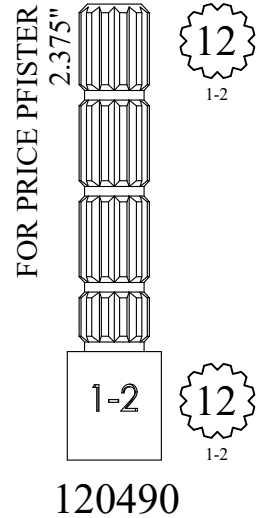

STEM EXTENSIONS & HANDLE ADAPTERS