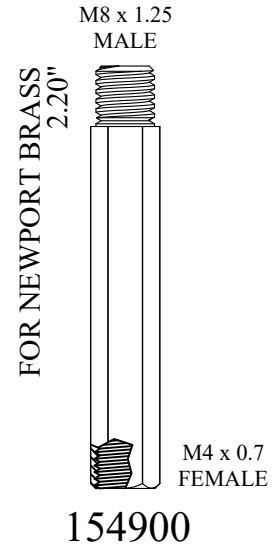

121860

1.52"

.250

.250

157420

FOR SYMMONS
1.53"

12
Symmons
Large

12
Symmons
Large

104180

STEM EXTENSIONS & HANDLE ADAPTERS

STEM EXTENSIONS & HANDLE ADAPTERS

STEM EXTENSIONS & HANDLE ADAPTERS

Also available as a kit
with handle screw
161530

STEM EXTENSIONS & HANDLE ADAPTERS

<p>FOR MOEN 2.40"</p> <p>103690</p>	<p>Fits Harden/ Newport</p> <p>2.45"</p> <p>109890</p> <p>Fits European</p>	<p>FOR DELTA MONITOR 2.50"</p> <p>156610</p>	<p>Fits 1/64 Larger Diameter Broach than European</p> <p>2.50"</p> <p>156190</p> <p>Fits European</p>	<p>FOR GROHE 2.50"</p> <p>124990</p>
	<p>16 3-16</p> <p>20 3-20</p>		<p>20 3-33 5/16</p> <p>20 3-20</p>	<p>20 3-32</p> <p>20 3-20</p>