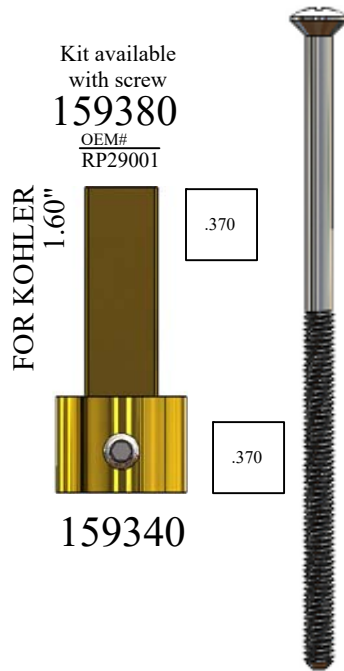

20

2-4

05-1423

OEM#
05-1423

FOR SPEAKMAN
0.49"

NICKEL PLATED

20

3-14

FOR AMERICAN STANDARD
1.43"

22
1-4

140580
OEM#
26324-07

FOR PHYLRICH
1.50"

16
1-6

Also Available Chrome Plated
121860-CP

Also Available Polished Brass
121860-PB

20
3-20

121860

1.52"

.250

.250

157420

FOR SYMMONS
1.53"

12
Symmons
Large

12
Symmons
Large

113840

STEM EXTENSIONS & HANDLE ADAPTERS

STEM EXTENSIONS & HANDLE ADAPTERS

102290

157700

153480

168870

156400