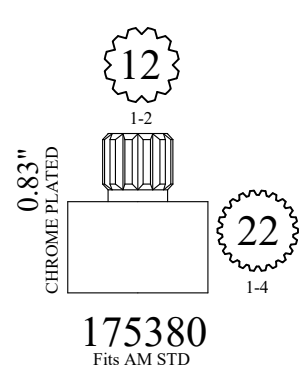

OEM#
DORNBRACHT 09121200290
KOHLER # 22325

STEM EXTENSIONS & HANDLE ADAPTERS

FOR AMERICAN STANDARD

FOR SINGLE LEVER

FOR BROADWAY

STEM EXTENSIONS & HANDLE ADAPTERS

STEM EXTENSIONS & HANDLE ADAPTERS

FOR DELTA
0.95"