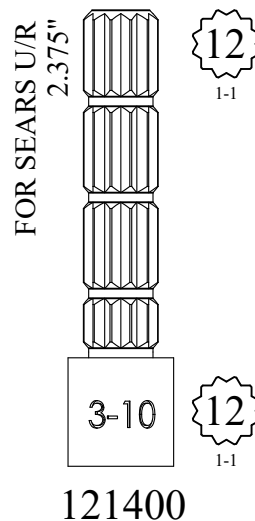

104180

STEM EXTENSIONS & HANDLE ADAPTERS

STEM EXTENSIONS & HANDLE ADAPTERS

STEM EXTENSIONS & HANDLE ADAPTERS

Also available as a kit
with handle screw
161530

STEM EXTENSIONS & HANDLE ADAPTERS

<p>FOR MOEN 2.40"</p> <p>103690</p>	<p>Fits Harden/ Newport</p> <p>2.45"</p> <p>109890</p> <p>Fits European</p>	<p>FOR DELTA MONITOR 2.50"</p> <p>156610</p>	<p>Fits 1/64 Larger Diameter Broach than European</p> <p>2.50"</p> <p>156190</p> <p>Fits European</p>	<p>FOR GROHE 2.50"</p> <p>124990</p>
	<p>16 3-16</p> <p>20 3-20</p>		<p>20 3-33 5/16</p> <p>20 3-20</p>	<p>20 3-32</p> <p>20 3-20</p>