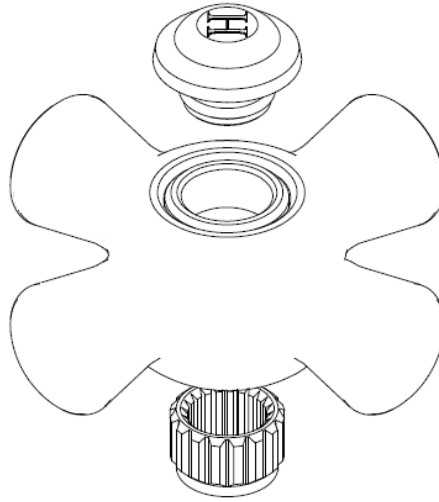

116500
Fits CRANE

116640
Fits AM STD

PORCELAIN HANDLE ADAPTERS

These solid brass inserts convert the OEM or Walter Equivalent Porcelain handles to the stem listed below the part number

External
18

Internal