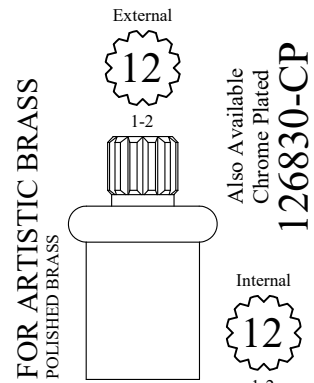

126830
Use with #135960 on pg.146

Also Available
Chrome Plated
126830-CP