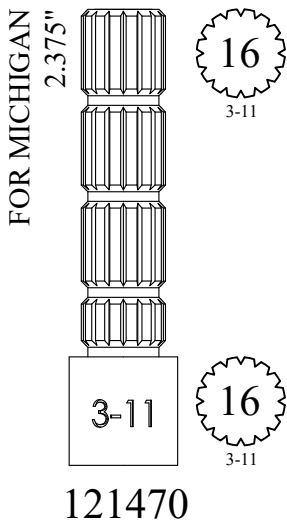

104180

STEM EXTENSIONS & HANDLE ADAPTERS

STEM EXTENSIONS & HANDLE ADAPTERS

STEM EXTENSIONS & HANDLE ADAPTERS

Also available as a kit
with handle screw
161530

STEM EXTENSIONS & HANDLE ADAPTERS

<p>FOR MOEN 2.40"</p> <p>103690</p>	<p>Fits Harden/ Newport</p> <p>2.45"</p> <p>109890</p> <p>Fits European</p>	<p>FOR DELTA MONITOR 2.50"</p> <p>156610</p>	<p>Fits 1/64 Larger Diameter Broach than European</p> <p>2.50"</p> <p>156190</p> <p>Fits European</p>	<p>FOR GROHE 2.50"</p> <p>124990</p>
	<p>16 3-16</p> <p>20 3-20</p>		<p>20 3-33 5/16</p> <p>20 3-20</p>	<p>20 3-32</p> <p>20 3-20</p>