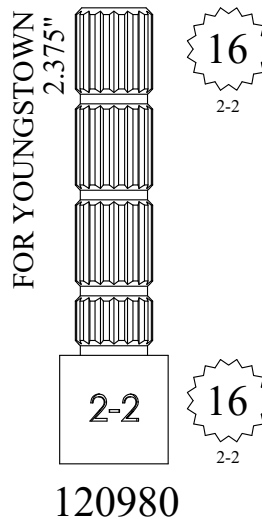

104180

STEM EXTENSIONS & HANDLE ADAPTERS

STEM EXTENSIONS & HANDLE ADAPTERS

STEM EXTENSIONS & HANDLE ADAPTERS

Also available as a kit
with handle screw
161530

STEM EXTENSIONS & HANDLE ADAPTERS

<p>FOR MOEN 2.40"</p> <p>103690</p>	<p>Fits Harden/ Newport</p> <p>2.45"</p> <p>109890</p> <p>Fits European</p>	<p>FOR DELTA MONITOR 2.50"</p> <p>156610</p>	<p>Fits 1/64 Larger Diameter Broach than European</p> <p>2.50"</p> <p>156190</p> <p>Fits European</p>	<p>FOR GROHE 2.50"</p> <p>124990</p>
	<p>16 3-16</p> <p>20 3-20</p>		<p>20 3-33 5/16</p> <p>20 3-20</p>	<p>20 3-32</p> <p>20 3-20</p>