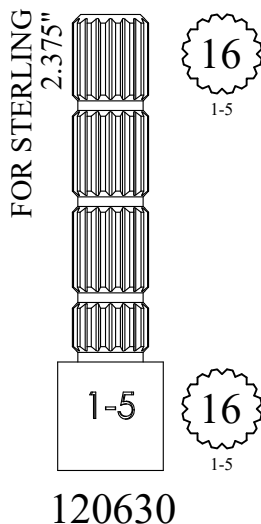

104180

STEM EXTENSIONS & HANDLE ADAPTERS

STEM EXTENSIONS & HANDLE ADAPTERS

STEM EXTENSIONS & HANDLE ADAPTERS

Also available as a kit
with handle screw
161530

STEM EXTENSIONS & HANDLE ADAPTERS

<p>FOR MOEN 2.40"</p> <p>103690</p>	<p>Fits Harden/ Newport</p> <p>2.45"</p> <p>109890</p> <p>Fits European</p>	<p>FOR DELTA MONITOR 2.50"</p> <p>156610</p>	<p>Fits 1/64 Larger Diameter Broach than European</p> <p>2.50"</p> <p>156190</p> <p>Fits European</p>	<p>FOR GROHE 2.50"</p> <p>124990</p>
	<p>16 3-16</p> <p>20 3-20</p>		<p>20 3-33 5/16</p> <p>20 3-20</p>	<p>20 3-32</p> <p>20 3-20</p>