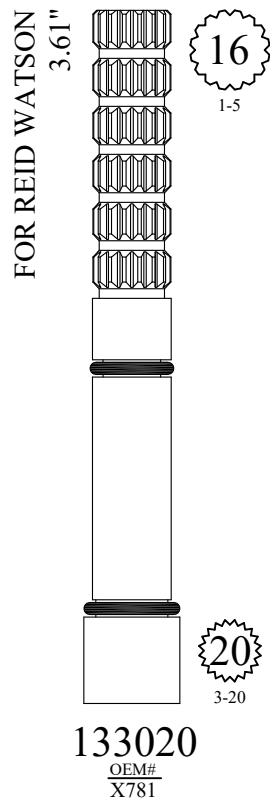

STEM EXTENSIONS & HANDLE ADAPTERS