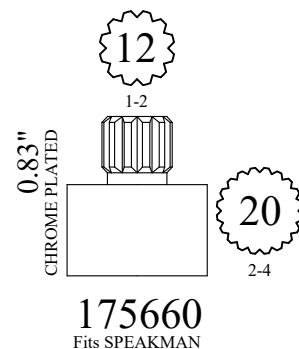

OEM#
DORNBRACHT 09121200290
KOHLER # 22325

STEM EXTENSIONS & HANDLE ADAPTERS

FOR AMERICAN STANDARD

FOR SINGLE LEVER

FOR BROADWAY

STEM EXTENSIONS & HANDLE ADAPTERS

STEM EXTENSIONS & HANDLE ADAPTERS

FOR DELTA
0.95"