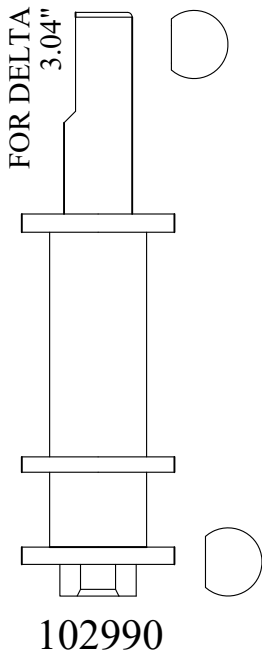

STEM EXTENSIONS & HANDLE ADAPTERS