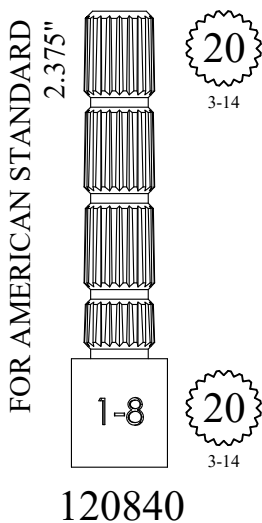

20

2-4

05-1423

OEM#
05-1423

FOR SPEAKMAN
0.49"

NICKEL PLATED

20

3-14

121860

1.52"

.250

.250

157420

FOR SYMMONS
1.53"

12
Symmons
Large

12
Symmons
Large

104180

STEM EXTENSIONS & HANDLE ADAPTERS

STEM EXTENSIONS & HANDLE ADAPTERS

STEM EXTENSIONS & HANDLE ADAPTERS

Also available as a kit
with handle screw
161530

STEM EXTENSIONS & HANDLE ADAPTERS

<p>FOR MOEN 2.40"</p> <p>103690</p>	<p>Fits Harden/ Newport</p> <p>2.45"</p> <p>109890</p> <p>Fits European</p>	<p>FOR DELTA MONITOR 2.50"</p> <p>156610</p>	<p>Fits 1/64 Larger Diameter Broach than European</p> <p>2.50"</p> <p>156190</p> <p>Fits European</p>	<p>FOR GROHE 2.50"</p> <p>124990</p>
	<p>16 3-16</p> <p>20 3-20</p>		<p>20 3-33 5/16</p> <p>20 3-20</p>	<p>20 3-32</p> <p>20 3-20</p>