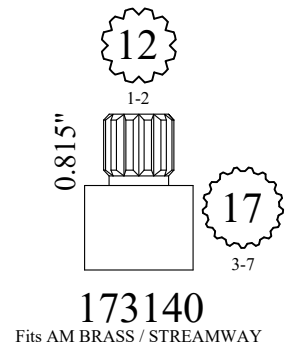

OEM#
DORNBRACHT 09121200290
KOHLER # 22325

STEM EXTENSIONS & HANDLE ADAPTERS

FOR AMERICAN STANDARD

FOR SINGLE LEVER

FOR BROADWAY

STEM EXTENSIONS & HANDLE ADAPTERS

STEM EXTENSIONS & HANDLE ADAPTERS

FOR DELTA
0.95"