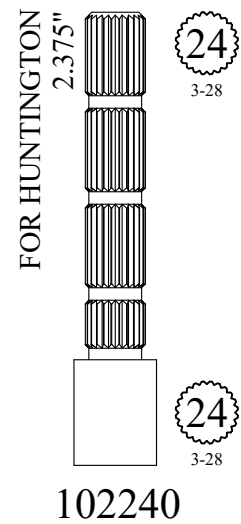

20

2-4

05-1423

OEM#
05-1423

FOR SPEAKMAN
0.49"

NICKEL PLATED

20

3-14

104180

STEM EXTENSIONS & HANDLE ADAPTERS

STEM EXTENSIONS & HANDLE ADAPTERS

STEM EXTENSIONS & HANDLE ADAPTERS

Also available as a kit
with handle screw
161530

STEM EXTENSIONS & HANDLE ADAPTERS

<p>FOR MOEN 2.40"</p> <p>103690</p>	<p>Fits Harden/ Newport</p> <p>2.45"</p> <p>109890</p> <p>Fits European</p>	<p>FOR DELTA MONITOR 2.50"</p> <p>156610</p>	<p>Fits 1/64 Larger Diameter Broach than European</p> <p>2.50"</p> <p>156190</p> <p>Fits European</p>	<p>FOR GROHE 2.50"</p> <p>124990</p>
	<p>16 3-16</p> <p>20 3-20</p>		<p>20 3-33 5/16</p> <p>20 3-20</p>	<p>20 3-32</p> <p>20 3-20</p>