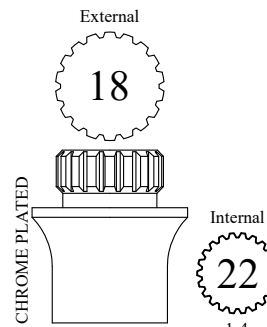

CHROME PLATED

Internal
5/16

143520
Fits 5/16" Square

PORCELAIN HANDLE ADAPTERS

These inserts adapt to the OEM stem listed below the part number.

Does not use a set screw. Comes with appropriate long screw.

102750
Fits 5/16" Square

145730
Fits MOEN

122140
Fits DELTA

143590
Fits PRICE PFISTER

143660
Fits BRIGGS

143800
Fits AM STD

143940
Fits CENTRAL

144080
Fits SAVOY