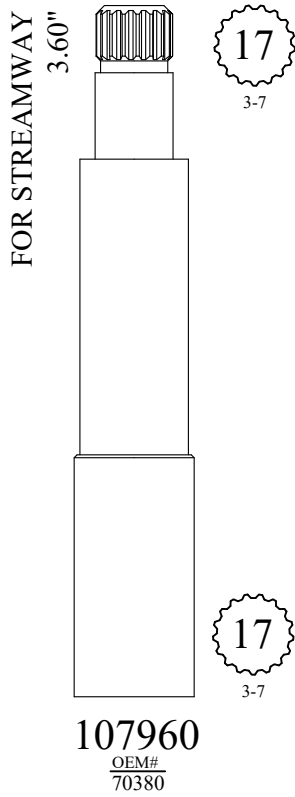

STEM EXTENSIONS & HANDLE ADAPTERS