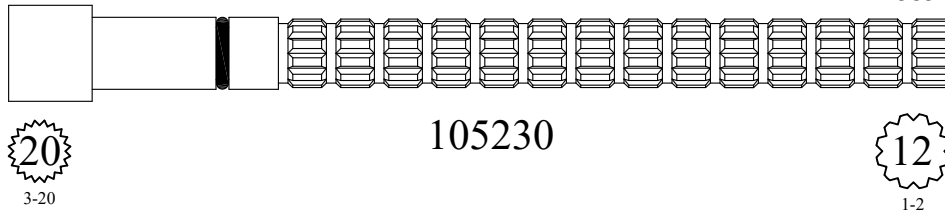

OEM#
SX78

STEM EXTENSIONS & HANDLE ADAPTERS

STEM EXTENSIONS & HANDLE ADAPTERS

EUROPEAN TO HARDEN
4.885"

EUROPEAN TO PRICE PFISTER
4.885"

EUROPEAN TO BROADWAY
4.885"

EUROPEAN TO GERBER
4.885"

EUROPEAN TO EUROPEAN
4.885"