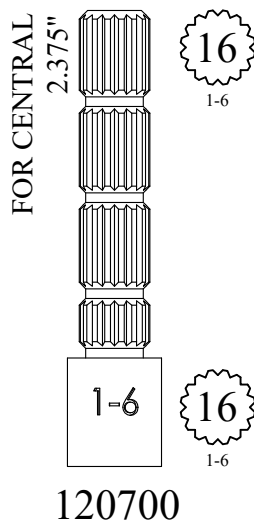

STEM EXTENSIONS & HANDLE ADAPTERS