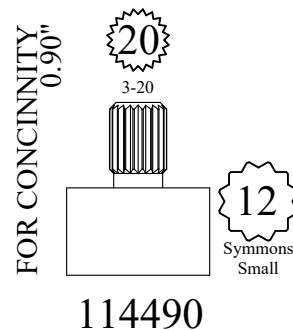

OEM#
DORNBRACHT 09121200290
KOHLER # 22325

STEM EXTENSIONS & HANDLE ADAPTERS

FOR AMERICAN STANDARD

FOR SINGLE LEVER

FOR BROADWAY

STEM EXTENSIONS & HANDLE ADAPTERS

STEM EXTENSIONS & HANDLE ADAPTERS

FOR DELTA
0.95"