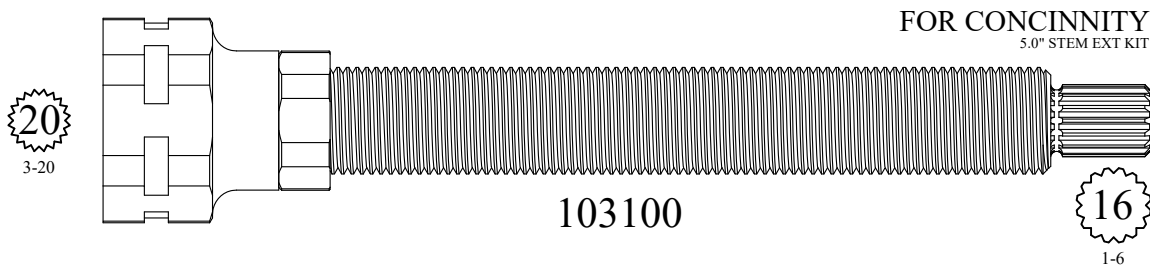

STEM EXTENSION KITS

STEM EXTENSION KITS

FOR AMERICAN STANDARD ULTRA MIX
LESS VOLUME CONTROL STEM

Part numbers 156140 and 156280 used together to make one
handle adapter

STEM EXTENSION KITS

FOR JADO STEM EXT KIT