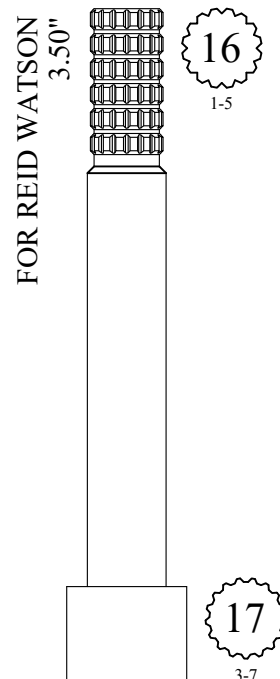

167760

OEM#
SX78