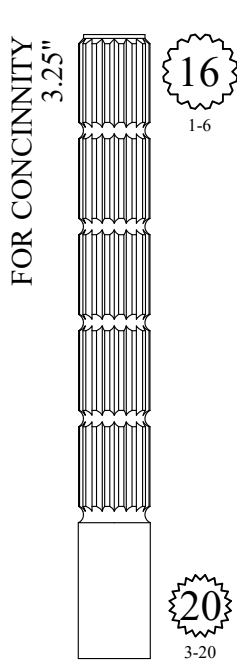

STEM EXTENSIONS & HANDLE ADAPTERS

102960

Also available with
M4x.7 Adapter Screw

181560

Screw only:

103310