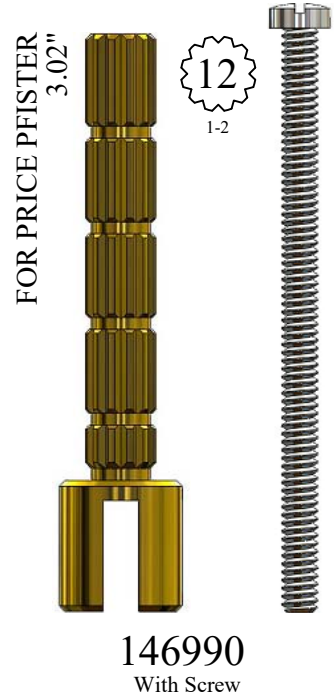

STEM EXTENSIONS & HANDLE ADAPTERS