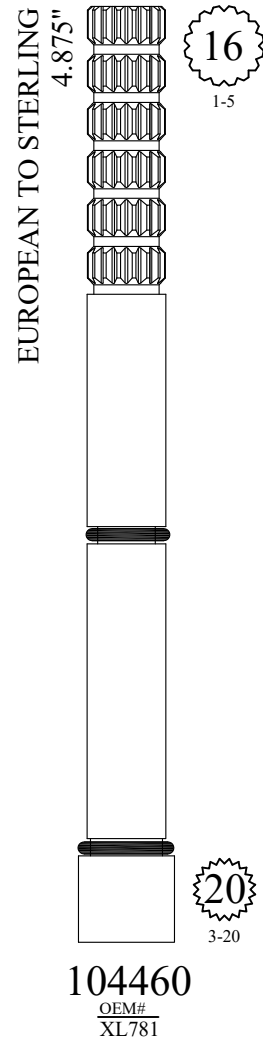

STEM EXTENSIONS & HANDLE ADAPTERS