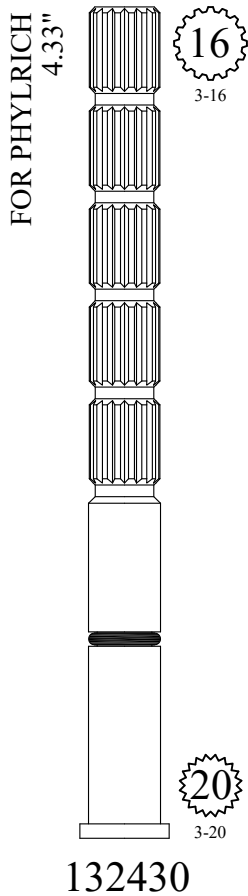

STEM EXTENSIONS & HANDLE ADAPTERS