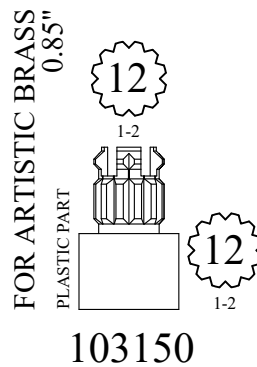

OEM#
DORNBRACHT 09121200290
KOHLER # 22325

STEM EXTENSIONS & HANDLE ADAPTERS

FOR AMERICAN STANDARD

FOR SINGLE LEVER

FOR BROADWAY

STEM EXTENSIONS & HANDLE ADAPTERS

STEM EXTENSIONS & HANDLE ADAPTERS

FOR DELTA
0.95"