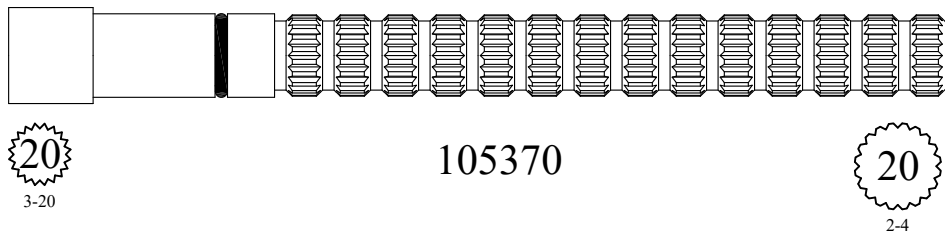

OEM#
SX78

STEM EXTENSIONS & HANDLE ADAPTERS

STEM EXTENSIONS & HANDLE ADAPTERS

EUROPEAN TO HARDEN
4.885"

EUROPEAN TO PRICE PFISTER
4.885"

EUROPEAN TO BROADWAY
4.885"

EUROPEAN TO GERBER
4.885"

EUROPEAN TO EUROPEAN
4.885"