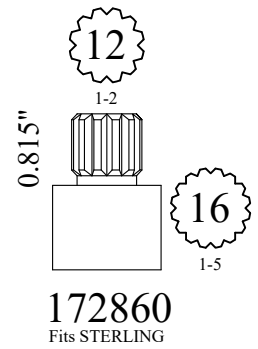

OEM#
DORNBRACHT 09121200290
KOHLER # 22325

STEM EXTENSIONS & HANDLE ADAPTERS

FOR AMERICAN STANDARD

FOR SINGLE LEVER

FOR BROADWAY

STEM EXTENSIONS & HANDLE ADAPTERS

STEM EXTENSIONS & HANDLE ADAPTERS

FOR DELTA
0.95"