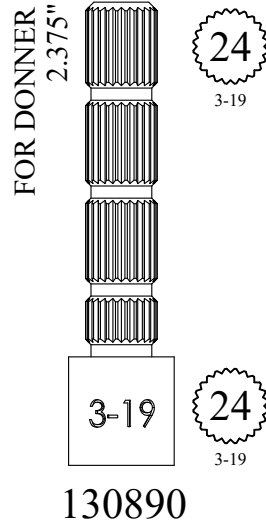

20

2-4

05-1423

OEM#
05-1423

FOR SPEAKMAN
0.49"

NICKEL PLATED

20

3-14

104180

STEM EXTENSIONS & HANDLE ADAPTERS

STEM EXTENSIONS & HANDLE ADAPTERS

STEM EXTENSIONS & HANDLE ADAPTERS

Also available as a kit
with handle screw
161530

STEM EXTENSIONS & HANDLE ADAPTERS

<p>FOR MOEN 2.40"</p> <p>103690</p>	<p>Fits Harden/ Newport</p> <p>2.45"</p> <p>109890</p> <p>Fits European</p>	<p>FOR DELTA MONITOR 2.50"</p> <p>156610</p>	<p>Fits 1/64 Larger Diameter Broach than European</p> <p>2.50"</p> <p>156190</p> <p>Fits European</p>	<p>FOR GROHE 2.50"</p> <p>124990</p>
	<p>16 3-16</p> <p>20 3-20</p>		<p>20 3-33 5/16</p> <p>20 3-20</p>	<p>20 3-32</p> <p>20 3-20</p>