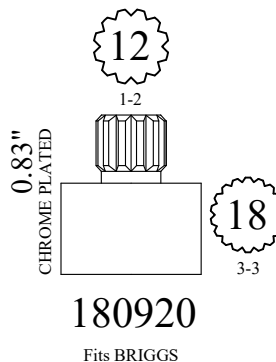

OEM#
DORNBRACHT 09121200290
KOHLER # 22325

STEM EXTENSIONS & HANDLE ADAPTERS

FOR AMERICAN STANDARD

FOR SINGLE LEVER

FOR BROADWAY

STEM EXTENSIONS & HANDLE ADAPTERS

STEM EXTENSIONS & HANDLE ADAPTERS

FOR DELTA
0.95"