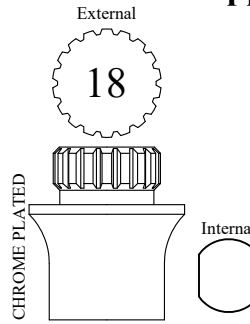

145730
Fits MOEN