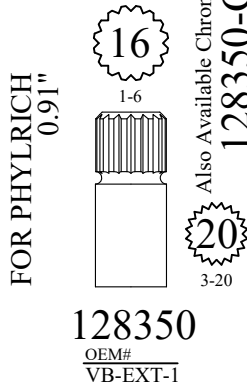

OEM#
DORNBRACHT 09121200290
KOHLER # 22325

STEM EXTENSIONS & HANDLE ADAPTERS

FOR AMERICAN STANDARD

FOR SINGLE LEVER

FOR BROADWAY

STEM EXTENSIONS & HANDLE ADAPTERS

STEM EXTENSIONS & HANDLE ADAPTERS

FOR DELTA
0.95"