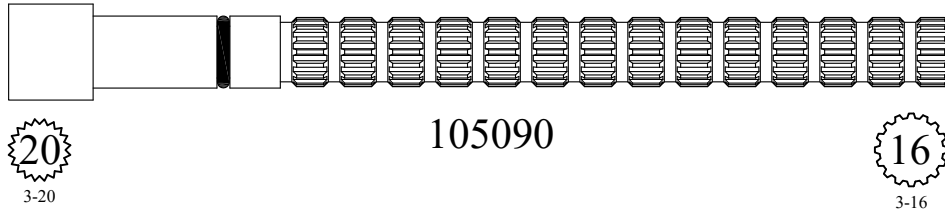

OEM#
SX78

STEM EXTENSIONS & HANDLE ADAPTERS

STEM EXTENSIONS & HANDLE ADAPTERS

EUROPEAN TO HARDEN
4.885"

EUROPEAN TO PRICE PFISTER
4.885"

EUROPEAN TO BROADWAY
4.885"

EUROPEAN TO GERBER
4.885"

EUROPEAN TO EUROPEAN
4.885"