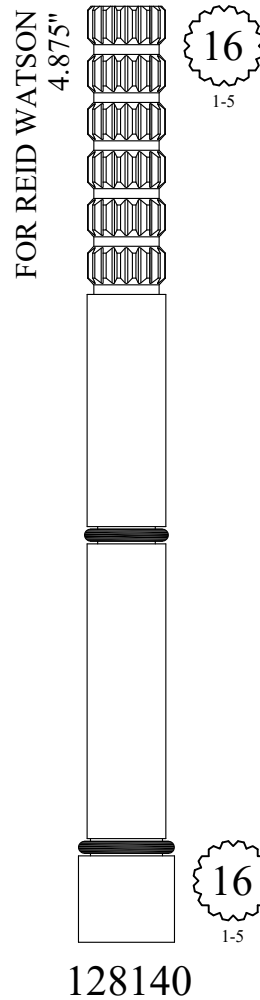

STEM EXTENSIONS & HANDLE ADAPTERS