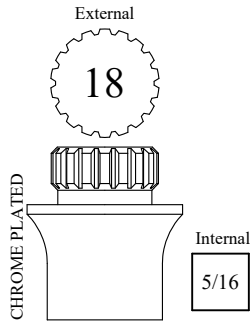

CHROME PLATED

Internal
5/16

143520
Fits 5/16" Square

PORCELAIN HANDLE ADAPTERS

These inserts adapt to the OEM stem listed below the part number.

Does not use a set screw. Comes with appropriate long screw.