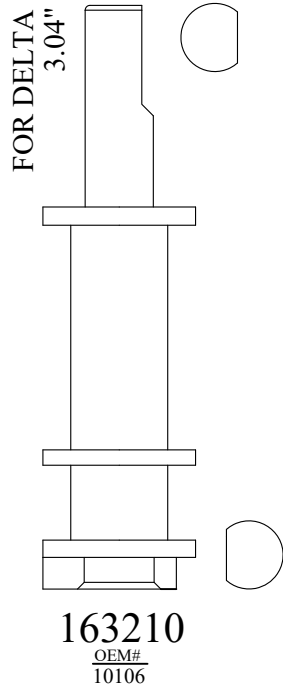

STEM EXTENSIONS & HANDLE ADAPTERS