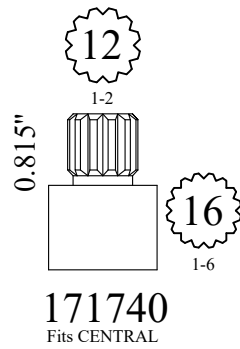

OEM#
DORNBRACHT 09121200290
KOHLER # 22325

STEM EXTENSIONS & HANDLE ADAPTERS

FOR AMERICAN STANDARD

FOR SINGLE LEVER

FOR BROADWAY

STEM EXTENSIONS & HANDLE ADAPTERS

STEM EXTENSIONS & HANDLE ADAPTERS

FOR DELTA
0.95"