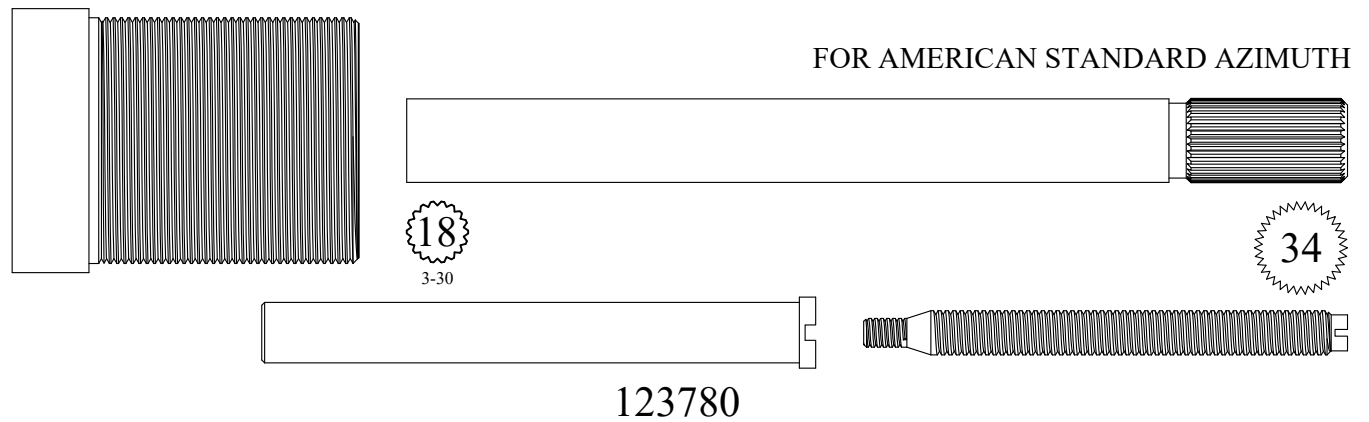

STEM EXTENSION KITS