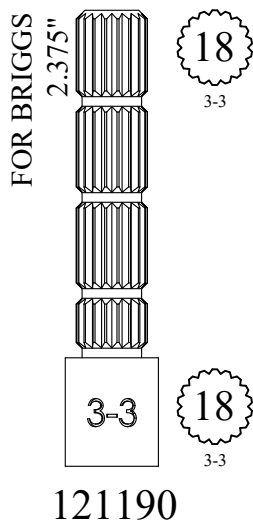

104180

STEM EXTENSIONS & HANDLE ADAPTERS

STEM EXTENSIONS & HANDLE ADAPTERS

STEM EXTENSIONS & HANDLE ADAPTERS

Also available as a kit
with handle screw
161530

STEM EXTENSIONS & HANDLE ADAPTERS

<p>FOR MOEN 2.40"</p> <p>103690</p>	<p>Fits Harden/ Newport</p> <p>2.45"</p> <p>109890</p> <p>Fits European</p>	<p>FOR DELTA MONITOR 2.50"</p> <p>156610</p>	<p>Fits 1/64 Larger Diameter Broach than European</p> <p>2.50"</p> <p>156190</p> <p>Fits European</p>	<p>FOR GROHE 2.50"</p> <p>124990</p>
	<p>16 3-16</p> <p>20 3-20</p>		<p>20 3-33 5/16</p> <p>20 3-20</p>	<p>20 3-32</p> <p>20 3-20</p>