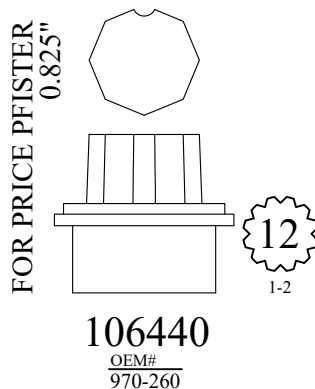

OEM#
DORNBRACHT 09121200290
KOHLER # 22325

STEM EXTENSIONS & HANDLE ADAPTERS

FOR AMERICAN STANDARD

FOR SINGLE LEVER

FOR BROADWAY

STEM EXTENSIONS & HANDLE ADAPTERS

STEM EXTENSIONS & HANDLE ADAPTERS

FOR DELTA
0.95"