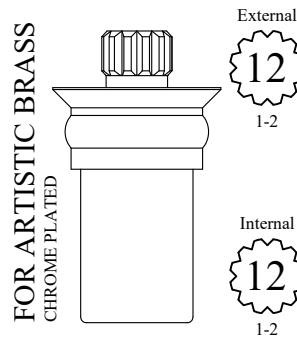

141490
Fits 20pt European

External
18

CHROME PLATED

Internal
20

2-4

141560
Fits SPEAKMAN

External
18

CHROME PLATED

CHROME PLATED

Internal
5/16

143520
Fits 5/16" Square

PORCELAIN HANDLE ADAPTERS

These inserts adapt to the OEM stem listed below the part number.

Does not use a set screw. Comes with appropriate long screw.

102750
Fits 5/16" Square

145730
Fits MOEN

122140
Fits DELTA

143590
Fits PRICE PFISTER

143660
Fits BRIGGS

143800
Fits AM STD

143940
Fits CENTRAL

144080
Fits SAVOY

144430
Fits KOHLER

144500
Fits SPEAKMAN

Also available in
Polished Brass
144500-PB

126830
Use with #135960 on pg.146

Also Available
Chrome Plated
126830-CP

122210

Use with #135960 on pg.146

122280