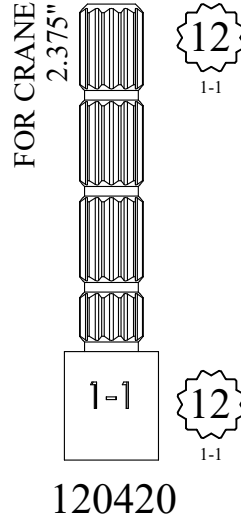

STEM EXTENSIONS & HANDLE ADAPTERS