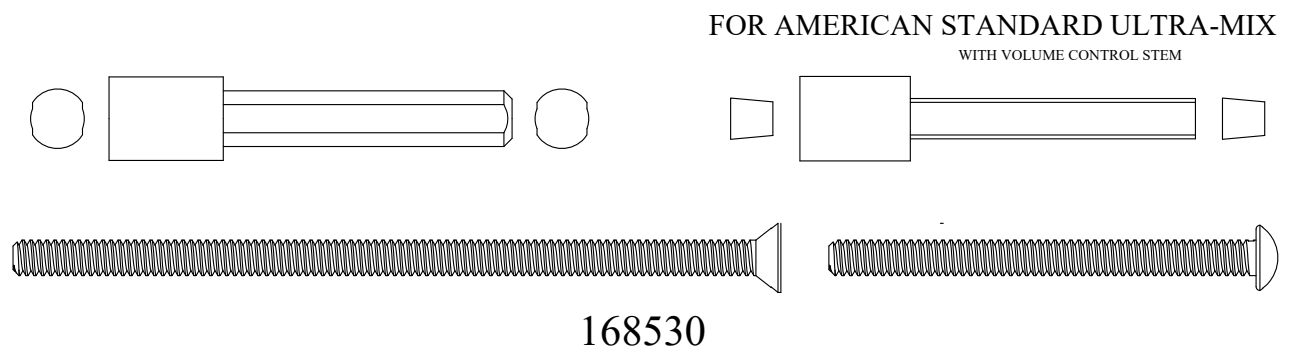

STEM EXTENSION KITS