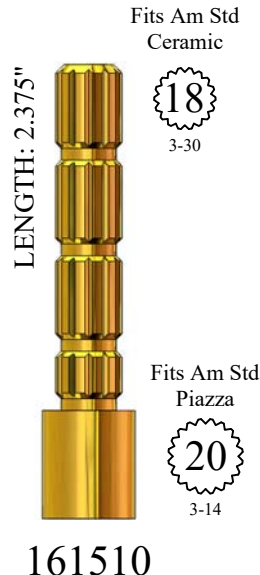

121860

1.52"

.250

.250

157420

FOR SYMMONS
1.53"

12
Symmons
Large

12
Symmons
Large

104180

STEM EXTENSIONS & HANDLE ADAPTERS

STEM EXTENSIONS & HANDLE ADAPTERS

STEM EXTENSIONS & HANDLE ADAPTERS

Also available as a kit
with handle screw
161530

STEM EXTENSIONS & HANDLE ADAPTERS

<p>FOR MOEN 2.40"</p> <p>103690</p>	<p>Fits Harden/ Newport</p> <p>2.45"</p> <p>109890</p> <p>Fits European</p>	<p>FOR DELTA MONITOR 2.50"</p> <p>156610</p>	<p>Fits 1/64 Larger Diameter Broach than European</p> <p>2.50"</p> <p>156190</p> <p>Fits European</p>	<p>FOR GROHE 2.50"</p> <p>124990</p>
	<p>16 3-16</p> <p>20 3-20</p>		<p>20 3-33 5/16</p> <p>20 3-20</p>	<p>20 3-32</p> <p>20 3-20</p>

<p>FOR AMERICAN STANDARD 2.52"</p> <p>123570</p> <p>BRASS SHANK</p> <p>PLASTIC PART</p>	<p>FOR MOEN 2.535"</p> <p>125060</p>	<p>FOR NIBCO 2.70"</p> <p>NI50339</p>	<p>FOR KOHLER 2.83"</p> <p>165960</p> <p>Chrome Plated</p>
<p>18 3-30</p>	<p>24</p>	<p>17 3-7</p> <p>17 3-7</p>	<p>19 1-7</p> <p>20 3-20</p>