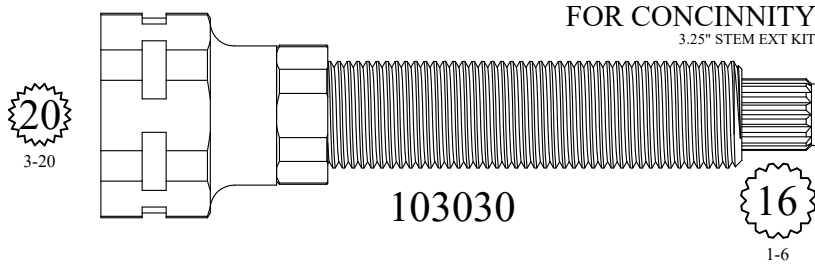

STEM EXTENSION KITS

STEM EXTENSION KITS

FOR AMERICAN STANDARD ULTRA MIX
LESS VOLUME CONTROL STEM

Part numbers 156140 and 156280 used together to make one
handle adapter

STEM EXTENSION KITS

FOR JADO STEM EXT KIT