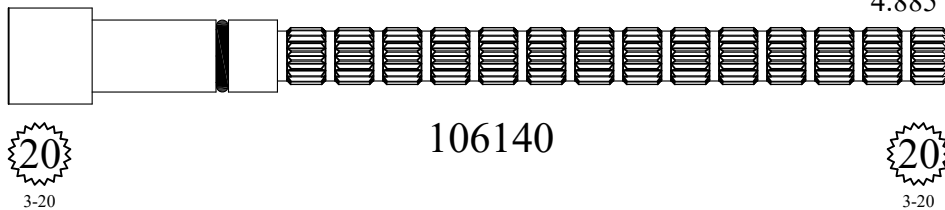

OEM#
SX78

STEM EXTENSIONS & HANDLE ADAPTERS

STEM EXTENSIONS & HANDLE ADAPTERS

EUROPEAN TO HARDEN
4.885"

EUROPEAN TO PRICE PFISTER
4.885"

EUROPEAN TO BROADWAY
4.885"

EUROPEAN TO GERBER
4.885"

EUROPEAN TO EUROPEAN
4.885"