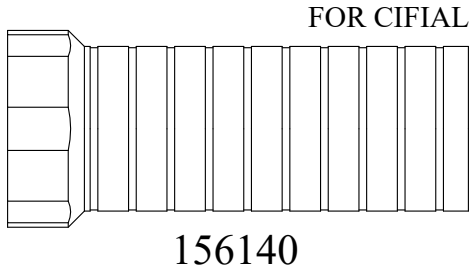

STEM EXTENSION KITS

STEM EXTENSION KITS

FOR AMERICAN STANDARD ULTRA MIX
LESS VOLUME CONTROL STEM

Part numbers 156140 and 156280 used together to make one
handle adapter

STEM EXTENSION KITS

FOR JADO STEM EXT KIT