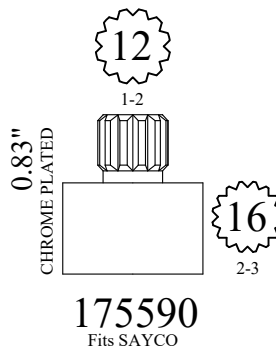

OEM#
DORNBRACHT 09121200290
KOHLER # 22325

STEM EXTENSIONS & HANDLE ADAPTERS

FOR AMERICAN STANDARD

FOR SINGLE LEVER

FOR BROADWAY

STEM EXTENSIONS & HANDLE ADAPTERS

STEM EXTENSIONS & HANDLE ADAPTERS

FOR DELTA
0.95"