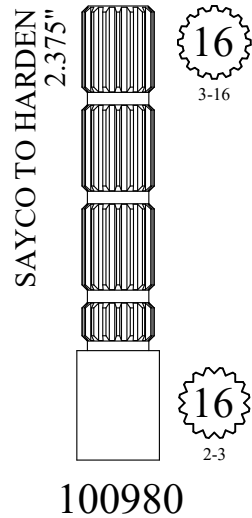

104180

STEM EXTENSIONS & HANDLE ADAPTERS

STEM EXTENSIONS & HANDLE ADAPTERS

STEM EXTENSIONS & HANDLE ADAPTERS

Also available as a kit
with handle screw
161530

STEM EXTENSIONS & HANDLE ADAPTERS

<p>FOR MOEN 2.40"</p> <p>103690</p>	<p>Fits Harden/ Newport</p> <p>2.45"</p> <p>109890</p> <p>Fits European</p>	<p>FOR DELTA MONITOR 2.50"</p> <p>156610</p>	<p>Fits 1/64 Larger Diameter Broach than European</p> <p>2.50"</p> <p>156190</p> <p>Fits European</p>	<p>FOR GROHE 2.50"</p> <p>124990</p>
	<p>16 3-16</p> <p>20 3-20</p>		<p>20 3-33 5/16</p> <p>20 3-20</p>	<p>20 3-32</p> <p>20 3-20</p>