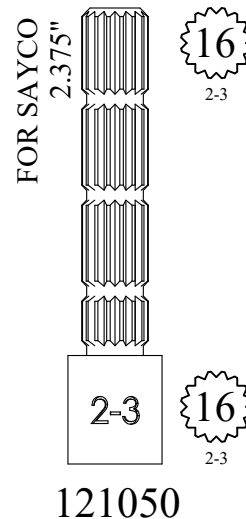

STEM EXTENSIONS & HANDLE ADAPTERS