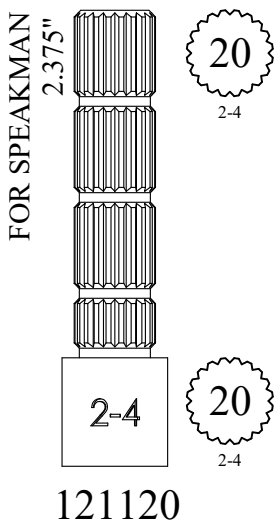

104180

STEM EXTENSIONS & HANDLE ADAPTERS

STEM EXTENSIONS & HANDLE ADAPTERS

STEM EXTENSIONS & HANDLE ADAPTERS

Also available as a kit
with handle screw
161530

STEM EXTENSIONS & HANDLE ADAPTERS

<p>FOR MOEN 2.40"</p> <p>103690</p>	<p>Fits Harden/ Newport</p> <p>2.45"</p> <p>109890</p> <p>Fits European</p>	<p>FOR DELTA MONITOR 2.50"</p> <p>156610</p>	<p>Fits 1/64 Larger Diameter Broach than European</p> <p>2.50"</p> <p>156190</p> <p>Fits European</p>	<p>FOR GROHE 2.50"</p> <p>124990</p>
	<p>16 3-16</p> <p>20 3-20</p>		<p>20 3-33 5/16</p> <p>20 3-20</p>	<p>20 3-32</p> <p>20 3-20</p>