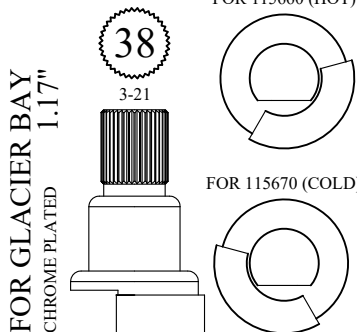

FOR HARDEN
CHROME PLATED
1.17"

162180

162190

16

3-16

FOR 162180 (HOT)

FOR 162190 (COLD)

FOR GLACIER BAY
CHROME PLATED
1.17"