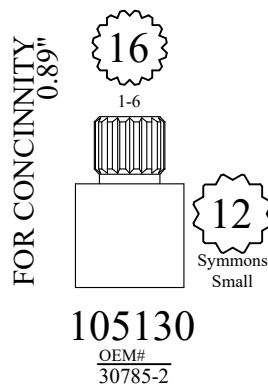

OEM#
DORNBRACHT 09121200290
KOHLER # 22325

STEM EXTENSIONS & HANDLE ADAPTERS

FOR AMERICAN STANDARD

FOR SINGLE LEVER

FOR BROADWAY

STEM EXTENSIONS & HANDLE ADAPTERS

STEM EXTENSIONS & HANDLE ADAPTERS

FOR DELTA
0.95"