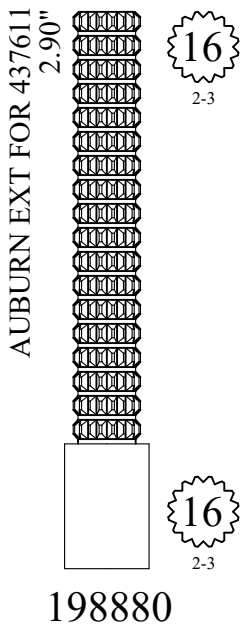

STEM EXTENSIONS & HANDLE ADAPTERS