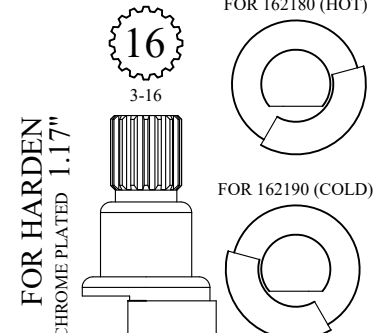

3-20

Also Available Chrome Plated
105270-CP
Also Available Polished Brass
105270-PB

FOR KOHLER
1.11"

135000

20

3-20

20

3-20