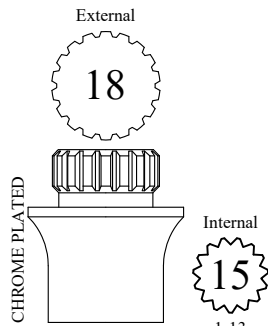

CHROME PLATED

Internal
5/16

143520
Fits 5/16" Square

PORCELAIN HANDLE ADAPTERS

These inserts adapt to the OEM stem listed below the part number.

Does not use a set screw. Comes with appropriate long screw.

102750
Fits 5/16" Square

145730
Fits MOEN

122140
Fits DELTA

143590
Fits PRICE PFISTER

143660
Fits BRIGGS

143800
Fits AM STD

143940
Fits CENTRAL

144080
Fits SAVOY