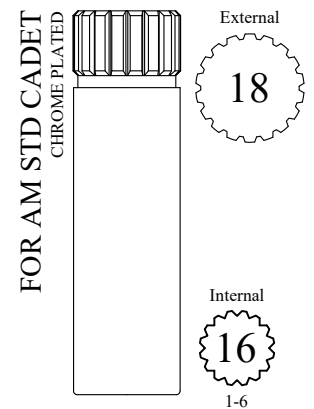

PORCELAIN HANDLE ADAPTERS

These inserts adapt to the OEM stem listed below the part number.

Does not use a set screw. Comes with appropriate long screw.

Also available in
Polished Brass
144500-PB

Also Available
Chrome Plated
126830-CP

Use with #135960 on pg.146

Use with #135960 on pg.146

116240