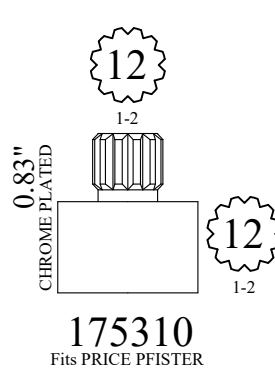

OEM#
DORNBRACHT 09121200290
KOHLER # 22325

STEM EXTENSIONS & HANDLE ADAPTERS

FOR AMERICAN STANDARD

FOR SINGLE LEVER

FOR BROADWAY

STEM EXTENSIONS & HANDLE ADAPTERS

STEM EXTENSIONS & HANDLE ADAPTERS

FOR DELTA
0.95"