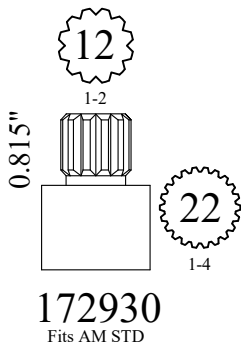

OEM#
DORNBRACHT 09121200290
KOHLER # 22325

STEM EXTENSIONS & HANDLE ADAPTERS

FOR AMERICAN STANDARD

FOR SINGLE LEVER

FOR BROADWAY

STEM EXTENSIONS & HANDLE ADAPTERS

STEM EXTENSIONS & HANDLE ADAPTERS

FOR DELTA
0.95"