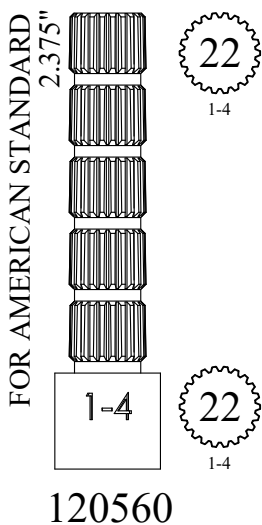

121860

1.52"

.250

.250

157420

FOR SYMMONS
1.53"

12
Symmons
Large

12
Symmons
Large

104180

STEM EXTENSIONS & HANDLE ADAPTERS

STEM EXTENSIONS & HANDLE ADAPTERS

STEM EXTENSIONS & HANDLE ADAPTERS

Also available as a kit
with handle screw
161530

STEM EXTENSIONS & HANDLE ADAPTERS

<p>FOR MOEN 2.40"</p> <p>103690</p>	<p>Fits Harden/ Newport</p> <p>2.45"</p> <p>109890</p> <p>Fits European</p>	<p>FOR DELTA MONITOR 2.50"</p> <p>156610</p>	<p>Fits 1/64 Larger Diameter Broach than European</p> <p>2.50"</p> <p>156190</p> <p>Fits European</p>	<p>FOR GROHE 2.50"</p> <p>124990</p>
	<p>16 3-16</p> <p>20 3-20</p>		<p>20 3-33 5/16</p> <p>20 3-20</p>	<p>20 3-32</p> <p>20 3-20</p>