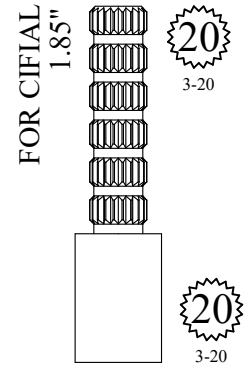

STEM EXTENSIONS & HANDLE ADAPTERS

156280

Also Available Chrome Plated
102890-CP
Also Available Polished Brass
102890-PB