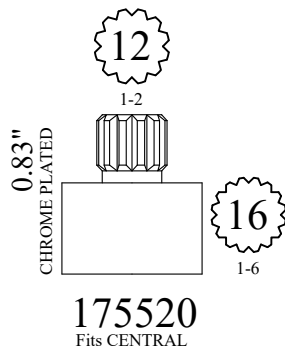

OEM#
DORNBRACHT 09121200290
KOHLER # 22325

STEM EXTENSIONS & HANDLE ADAPTERS

FOR AMERICAN STANDARD

FOR SINGLE LEVER

FOR BROADWAY

STEM EXTENSIONS & HANDLE ADAPTERS

STEM EXTENSIONS & HANDLE ADAPTERS

FOR DELTA
0.95"