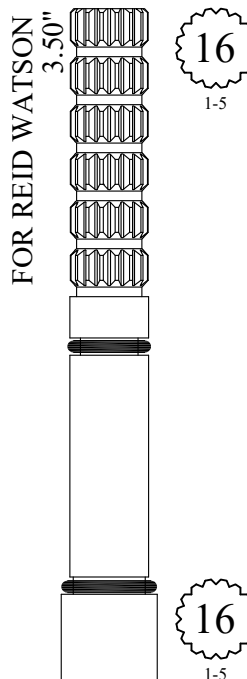

104390

OEM#
X78