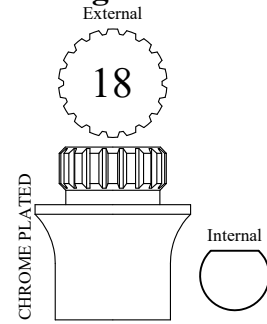

122140
Fits DELTA