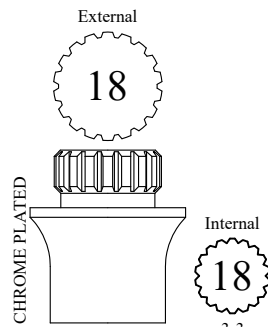

CHROME PLATED

Internal
5/16

143520
Fits 5/16" Square

PORCELAIN HANDLE ADAPTERS

These inserts adapt to the OEM stem listed below the part number.

Does not use a set screw. Comes with appropriate long screw.

102750
Fits 5/16" Square

145730
Fits MOEN

122140
Fits DELTA

143590
Fits PRICE PFISTER

143660
Fits BRIGGS

143800
Fits AM STD

143940
Fits CENTRAL

144080
Fits SAVOY