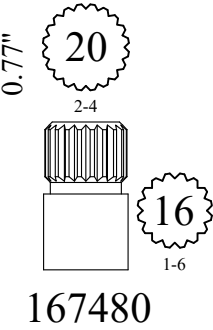

OEM#
DORNBRACHT 09121200290
KOHLER # 22325

STEM EXTENSIONS & HANDLE ADAPTERS

FOR AMERICAN STANDARD

FOR SINGLE LEVER

FOR BROADWAY

STEM EXTENSIONS & HANDLE ADAPTERS

STEM EXTENSIONS & HANDLE ADAPTERS

FOR DELTA
0.95"