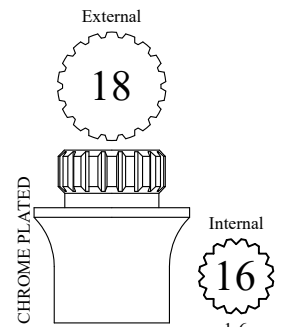

CHROME PLATED

Internal
5/16

143520
Fits 5/16" Square

PORCELAIN HANDLE ADAPTERS

These inserts adapt to the OEM stem listed below the part number.

Does not use a set screw. Comes with appropriate long screw.

102750
Fits 5/16" Square

145730
Fits MOEN

122140
Fits DELTA

143590
Fits PRICE PFISTER

143660
Fits BRIGGS

143800
Fits AM STD

143940
Fits CENTRAL

144080
Fits SAVOY