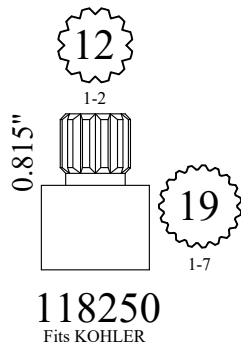

OEM#
DORNBRACHT 09121200290
KOHLER # 22325

STEM EXTENSIONS & HANDLE ADAPTERS

FOR AMERICAN STANDARD

FOR SINGLE LEVER

FOR BROADWAY

STEM EXTENSIONS & HANDLE ADAPTERS

STEM EXTENSIONS & HANDLE ADAPTERS

FOR DELTA
0.95"