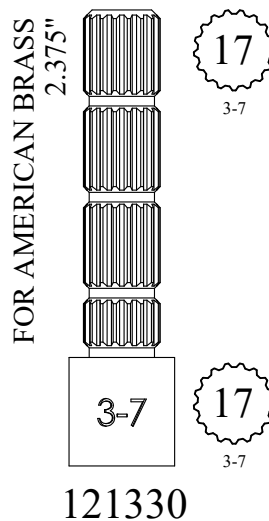

20

2-4

05-1423

OEM#
05-1423

FOR SPEAKMAN
0.49"

NICKEL PLATED

20

3-14

16

3-16

20

3-20

FOR ROHL
1.21"

230850-2

M8 x 1.25
MALE

M4 x 0.7
FEMALE

121860

1.52"

.250

.250

157420

FOR SYMMONS
1.53"

12
Symmons
Large

12
Symmons
Large

104180

STEM EXTENSIONS & HANDLE ADAPTERS

STEM EXTENSIONS & HANDLE ADAPTERS

STEM EXTENSIONS & HANDLE ADAPTERS

Also available as a kit
with handle screw
161530

STEM EXTENSIONS & HANDLE ADAPTERS

<p>FOR MOEN 2.40"</p> <p>103690</p>	<p>Fits Harden/ Newport</p> <p>2.45"</p> <p>109890</p> <p>Fits European</p>	<p>FOR DELTA MONITOR 2.50"</p> <p>156610</p>	<p>Fits 1/64 Larger Diameter Broach than European</p> <p>2.50"</p> <p>156190</p> <p>Fits European</p>	<p>FOR GROHE 2.50"</p> <p>124990</p>
	<p>16 3-16</p> <p>20 3-20</p>		<p>20 3-33 5/16</p> <p>20 3-20</p>	<p>20 3-32</p> <p>20 3-20</p>