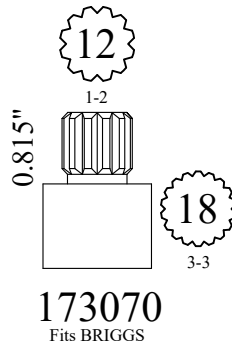

OEM#
DORNBRACHT 09121200290
KOHLER # 22325

STEM EXTENSIONS & HANDLE ADAPTERS

FOR AMERICAN STANDARD

FOR SINGLE LEVER

FOR BROADWAY

STEM EXTENSIONS & HANDLE ADAPTERS

STEM EXTENSIONS & HANDLE ADAPTERS

FOR DELTA
0.95"