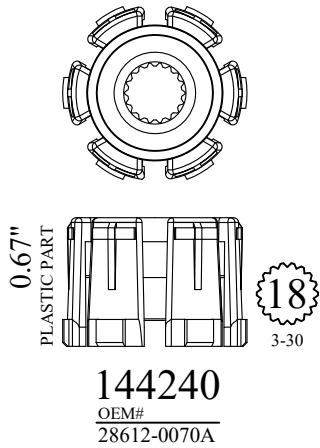

STEM EXTENSIONS & HANDLE ADAPTERS

FOR AMERICAN STANDARD