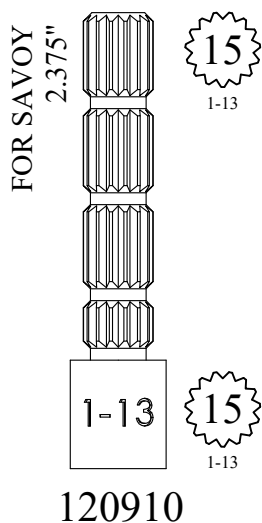

104180

STEM EXTENSIONS & HANDLE ADAPTERS

STEM EXTENSIONS & HANDLE ADAPTERS

STEM EXTENSIONS & HANDLE ADAPTERS

Also available as a kit
with handle screw
161530

STEM EXTENSIONS & HANDLE ADAPTERS

<p>FOR MOEN 2.40"</p> <p>103690</p>	<p>Fits Harden/ Newport</p> <p>2.45"</p> <p>109890</p> <p>Fits European</p>	<p>FOR DELTA MONITOR 2.50"</p> <p>156610</p>	<p>Fits 1/64 Larger Diameter Broach than European</p> <p>2.50"</p> <p>156190</p> <p>Fits European</p>	<p>FOR GROHE 2.50"</p> <p>124990</p>
	<p>16 3-16</p> <p>20 3-20</p>		<p>20 3-33 5/16</p> <p>20 3-20</p>	<p>20 3-32</p> <p>20 3-20</p>