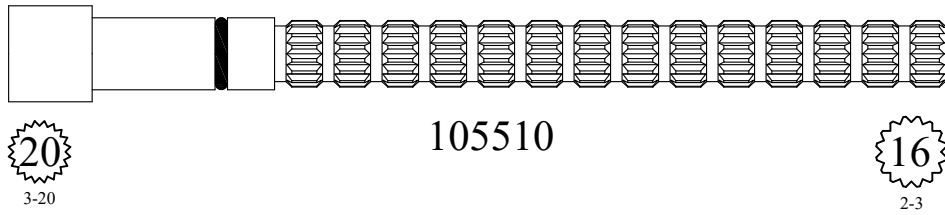

OEM#
SX78

STEM EXTENSIONS & HANDLE ADAPTERS

STEM EXTENSIONS & HANDLE ADAPTERS

EUROPEAN TO HARDEN
4.885"

EUROPEAN TO PRICE PFISTER
4.885"

EUROPEAN TO BROADWAY
4.885"

EUROPEAN TO GERBER
4.885"

EUROPEAN TO EUROPEAN
4.885"