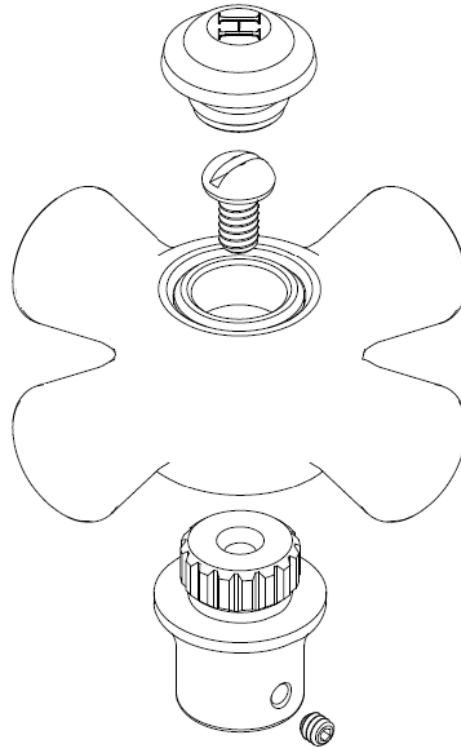

PORCELAIN HANDLE ADAPTERS

These inserts adapt to the OEM stem listed below the part number, and attaches with a set screw

External
18

CHROME PLATED

Internal
15

3-27

139460
Fits WOLVERINE

External
18