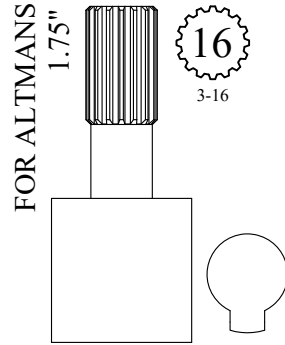

121860

1.52"

.250

.250

157420

FOR SYMMONS
1.53"

12
Symmons
Large

12
Symmons
Large

113840

STEM EXTENSIONS & HANDLE ADAPTERS

STEM EXTENSIONS & HANDLE ADAPTERS

102290

157700

153480

168870

156400