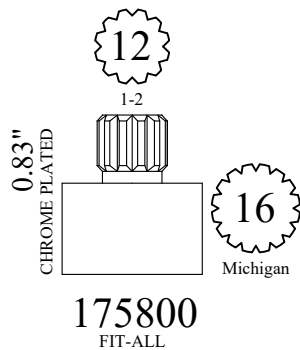

OEM#
DORNBRACHT 09121200290
KOHLER # 22325

STEM EXTENSIONS & HANDLE ADAPTERS

FOR AMERICAN STANDARD

FOR SINGLE LEVER

FOR BROADWAY

STEM EXTENSIONS & HANDLE ADAPTERS

STEM EXTENSIONS & HANDLE ADAPTERS

FOR DELTA
0.95"