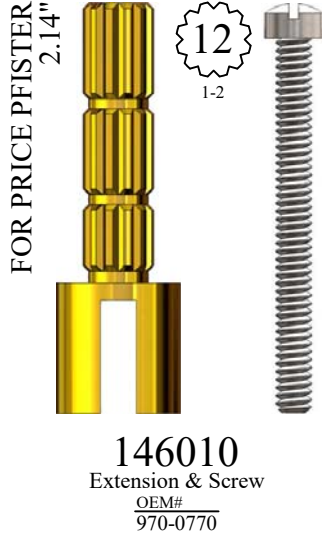

20

2-4

05-1423

OEM#
05-1423

FOR SPEAKMAN
0.49"

NICKEL PLATED

20

3-14

113840

STEM EXTENSIONS & HANDLE ADAPTERS

STEM EXTENSIONS & HANDLE ADAPTERS

102290

157700

153480

168870

156400

177200

160360

103570

156280

131230
OEM # K-73719-BC

102890

Also Available Chrome Plated
102890-CP
Also Available Polished Brass
102890-PB

150210

104180

STEM EXTENSIONS & HANDLE ADAPTERS

STEM EXTENSIONS & HANDLE ADAPTERS

STEM EXTENSIONS & HANDLE ADAPTERS

Also available as a kit
with handle screw
161530

STEM EXTENSIONS & HANDLE ADAPTERS

<p>FOR MOEN 2.40"</p> <p>103690</p>	<p>Fits Harden/ Newport</p> <p>2.45"</p> <p>109890</p> <p>Fits European</p>	<p>FOR DELTA MONITOR 2.50"</p> <p>156610</p>	<p>Fits 1/64 Larger Diameter Broach than European</p> <p>2.50"</p> <p>156190</p> <p>Fits European</p>	<p>FOR GROHE 2.50"</p> <p>124990</p>
	<p>16 3-16</p> <p>20 3-20</p>		<p>20 3-33 5/16</p> <p>20 3-20</p>	<p>20 3-32</p> <p>20 3-20</p>