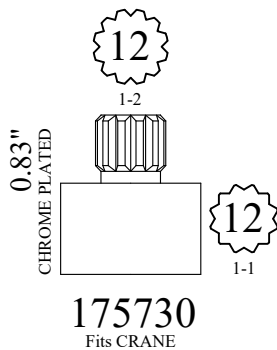

OEM#
DORNBRACHT 09121200290
KOHLER # 22325

STEM EXTENSIONS & HANDLE ADAPTERS

FOR AMERICAN STANDARD

FOR SINGLE LEVER

FOR BROADWAY

STEM EXTENSIONS & HANDLE ADAPTERS

STEM EXTENSIONS & HANDLE ADAPTERS

FOR DELTA
0.95"