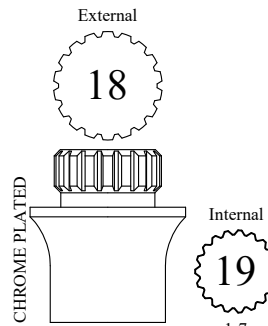

CHROME PLATED

Internal
5/16

143520
Fits 5/16" Square

PORCELAIN HANDLE ADAPTERS

These inserts adapt to the OEM stem listed below the part number.

Does not use a set screw. Comes with appropriate long screw.

102750
Fits 5/16" Square

145730
Fits MOEN

122140
Fits DELTA

143590
Fits PRICE PFISTER

143660
Fits BRIGGS

143800
Fits AM STD

143940
Fits CENTRAL

144080
Fits SAVOY