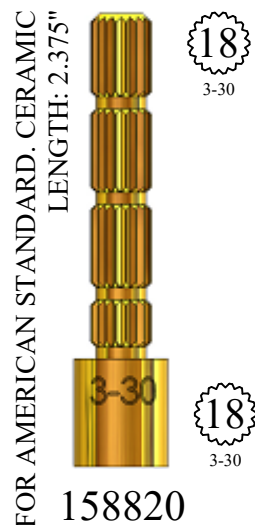

20

2-4

05-1423

OEM#
05-1423

FOR SPEAKMAN
0.49"

NICKEL PLATED

20

3-14

121860

1.52"

.250

.250

157420

FOR SYMMONS
1.53"

12
Symmons
Large

12
Symmons
Large

104180

STEM EXTENSIONS & HANDLE ADAPTERS

STEM EXTENSIONS & HANDLE ADAPTERS

STEM EXTENSIONS & HANDLE ADAPTERS

Also available as a kit
with handle screw
161530

STEM EXTENSIONS & HANDLE ADAPTERS

<p>FOR MOEN 2.40"</p> <p>103690</p>	<p>Fits Harden/ Newport</p> <p>2.45"</p> <p>109890</p> <p>Fits European</p>	<p>FOR DELTA MONITOR 2.50"</p> <p>156610</p>	<p>Fits 1/64 Larger Diameter Broach than European</p> <p>2.50"</p> <p>156190</p> <p>Fits European</p>	<p>FOR GROHE 2.50"</p> <p>124990</p>
	<p>16 3-16</p> <p>20 3-20</p>		<p>20 3-33 5/16</p> <p>20 3-20</p>	<p>20 3-32</p> <p>20 3-20</p>

<p>FOR AMERICAN STANDARD 2.52"</p> <p>123570</p> <p>BRASS SHANK</p> <p>PLASTIC PART</p>	<p>FOR MOEN 2.535"</p> <p>125060</p>	<p>FOR NIBCO 2.70"</p> <p>NI50339</p>	<p>FOR KOHLER 2.83"</p> <p>165960</p> <p>Chrome Plated</p>
<p>18 3-30</p>	<p>24</p>	<p>17 3-7</p> <p>17 3-7</p>	<p>19 1-7</p> <p>20 3-20</p>