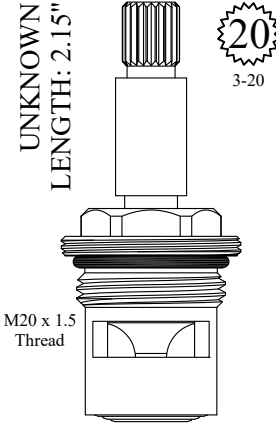

UNKNOWN
LENGTH: 2.15"
GASKET: 890170 O-RING INCLUDED
SEAL: 898500
DISC SET: 112530-PKG
LF459741
LF459742