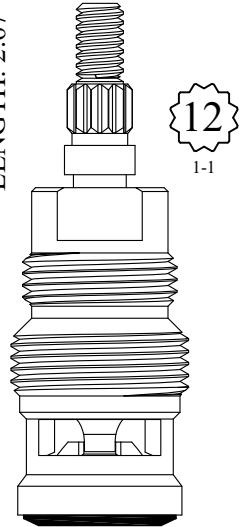

LF464681
LF464682

OEM #
CA10298
CA10297

CERAMIC CONVERSION FOR CRANE
REPLACES DIAL-EZE LF465121 / LF465122
LENGTH: 2.67"

GASKET: 895250 INCLUDED
DISC SET: 151380-PKG

LF464311
LF464312

FOR AMERICAN STANDARD
DUALUX
LENGTH: 2.67"