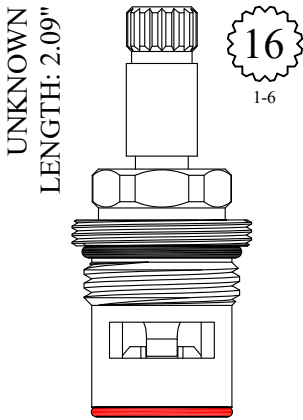

FOR CHICAGO
LENGTH: 2.09"

TAPERED SQUARE

Nickel Plated Stem

OEM #
1-099-XKJKABNF
1-100-XKJKABNF

GASKET: 890170 O-RING INCLUDED
SEAL: 898590 & LF132250
DISC SET: 151380-PKG

LF459411
LF459412

CERAMIC DISC CARTRIDGES