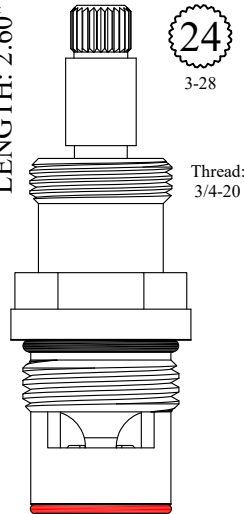

GASKET: 890170 O-RING INCLUDED
SEAL: 898580-R/B
DISC SET: 151380-PKG

LF401391
LF401392

FOR DELTA
LENGTH: 2.61"