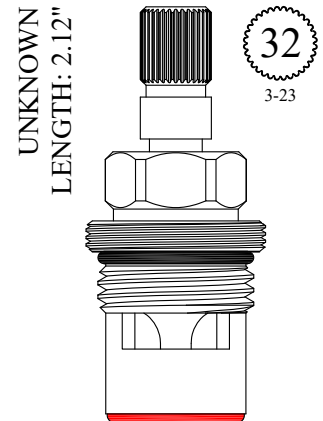

GASKET: 890170 O-RING INCLUDED
SEAL: 898570-R/B
DISC SET: 151380-PKG

LF460371
LF460372