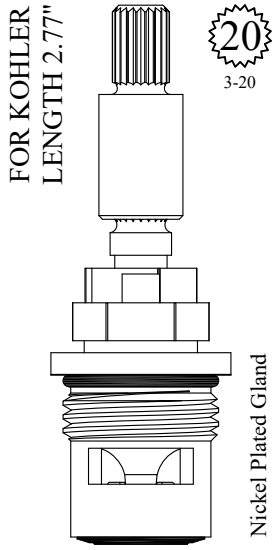

CERAMIC DISC CARTRIDGES

Extension Available
#135000

GASKET: 890170 O-RING INCLUDED
SEAL: 898510
DISC SET: 151380-PKG

LF464941

OEM #
30583