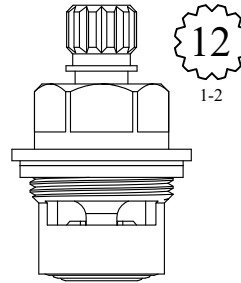

FOR AMERICAN STANDARD
LENGTH: 1.39"

Ceramic Conversion for:

Aqua-Seal

GASKET: 890180 O-RING INCLUDED
SEAL: 898500
DISC SET: 112530-PKG

LF450931
LF450932

SEAT INCLUDED: LF646950

FOR ARTISTIC BRASS
LENGTH: 1.40"