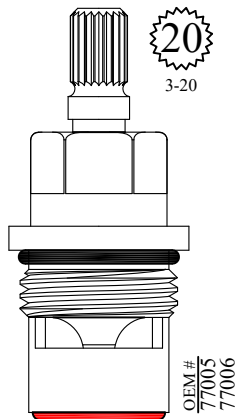

Old Style
Kohler Use
LF459331
LF459332