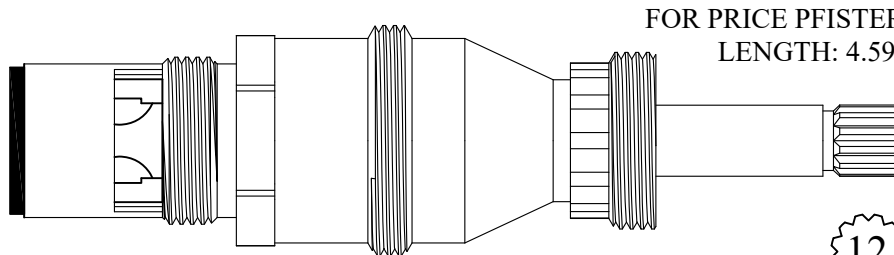

FOR PRICE PFISTER
LENGTH: 4.59"

12
1-2

405441

GASKET: 895390 INCLUDED
SEAL: 898550
DISC SET: 124290-PKG

OEM #
910-030 NEW STYLE

1/2 Turn Ceramic
Polished Brass Stem