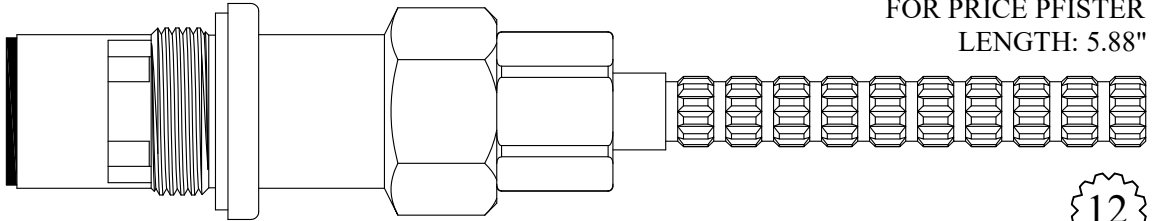

CERAMIC DISC CARTRIDGES

Ceramic Conversion for 421601 / 421602

FOR PRICE PFISTER
LENGTH: 5.88"

421691/ 421692

GASKET: 895390 INCLUDED
SEAL: 898550
DISC SET: 124290-PKG

12
1-2

1/2 Turn Ceramic Polished Gold Stem