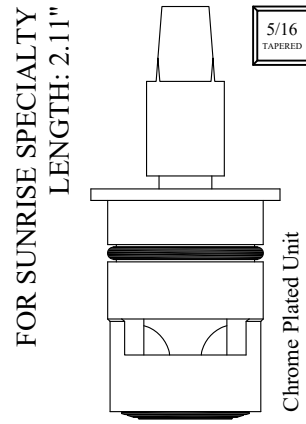

GASKET: 890170 O-RING INCLUDED
SEAL: 898510
DISC SET: 151380-PKG

LF459671
LF459672