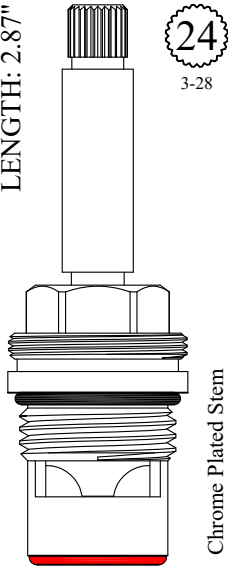

402191
402192

OEM #
KSRPT1138HC
KSRPT1138CC

FOR HARDEN
LENGTH: 2.86"

GASKET: 891140 O-RING INCLUDED
DISC SET: 151380-PKG

LF465401
LF465402

OEM #
124 H
123 C

FOR BALOCCHI
LENGTH: 2.87"

Chrome Plated Stem