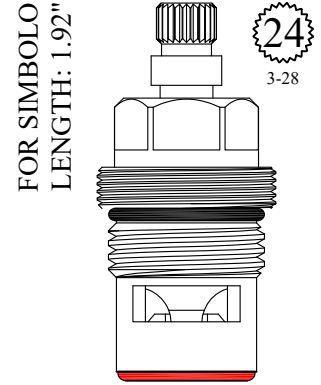

GASKET: 890170 O-RING INCLUDED
SEAL: 898570-R/B
DISC SET: 151380-PKG

LF456911
LF456912