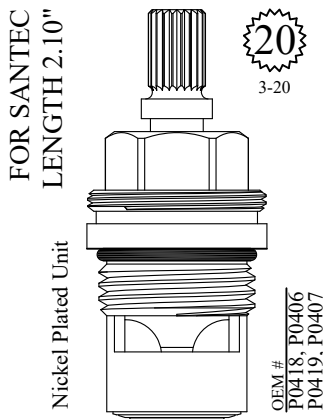

OEM #
P0418, P0406
P0419, P0407

GASKET: 890170 O-RING INCLUDED
SEAL: 898510-W
DISC SET: 151380-PKG

LF459311
LF459312