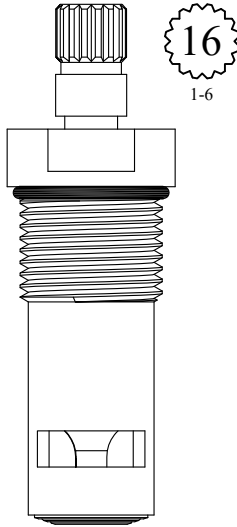

CERAMIC DISC CARTRIDGES

CERAMIC CONVERSION FOR CENTRAL
REPLACES LF464811 / LF464812
LENGTH 2.67"

GASKET: 890170 O-RING INCLUDED
SEAL: 898500
DISC SET: 112530-PKG

LF462811
LF462812

FOR AQUABRASS
LENGTH 2.67"