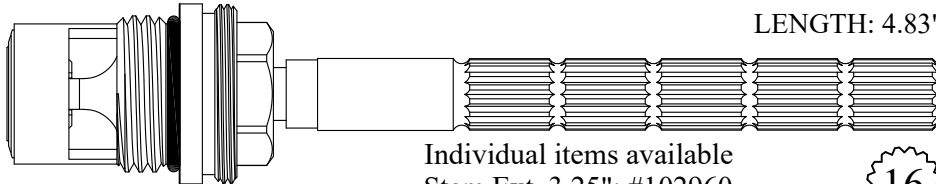

Individual items available
Stem Ext. 3.25": #102960
Ext. Adap. Screw: #103310

16
1-6

410071/ 410072

GASKET: 890170 O-RING INCLUDED
SEAL: 898510-W
DISC SET: 151380-PKG

FOR PHYLIRICH
LENGTH: 4.83"