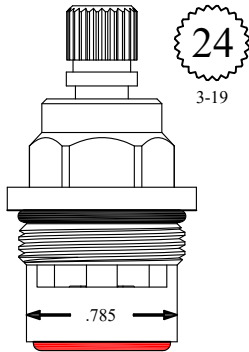

CERAMIC DISC CARTRIDGES

FOR DONNER
LENGTH: 1.75"

GASKET: 890180 O-RING INCLUDED
SEAL: 898570-R/B
DISC SET: 151380-PKG
LF455301
LF455302

FOR DONNER
LENGTH: 1.75"