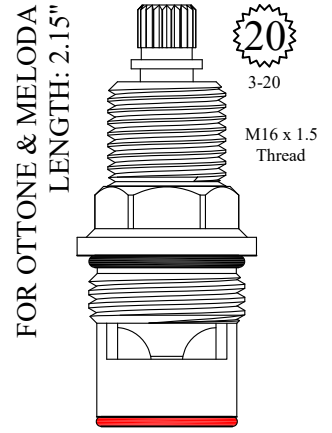

FOR OTTONE & MELODA
LENGTH: 2.15"
GASKET: 890170 O-RING INCLUDED
SEAL: 898580-R/B
DISC SET: 151380-PKG
LF460841
LF460842