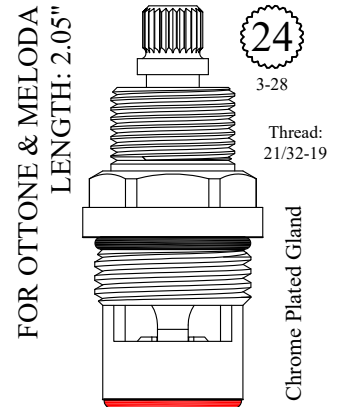

GASKET: 890170 O-RING INCLUDED
SEAL: 898570-R/B
DISC SET: 151380-PKG

LF459691
LF459692