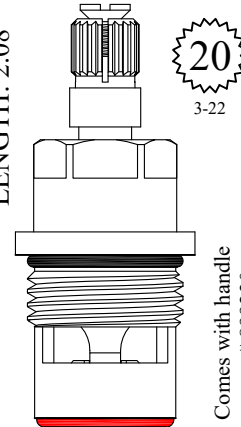

20
3-22

Comes with handle
screw: # 899230

GASKET: 890170 O-RING INCLUDED
SEAL: 898570-R/B
DISC SET: 151380-PKG

LF459401
LF459402