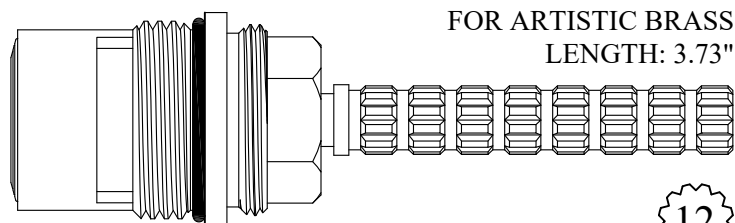

Two nipple extensions are used in some applications. Order an extra if needed.

Individual item available
 9/16-20 x 7/8" ext.
 nipple: #118320

403041/ 403042
 GASKET: 890210 O-RING INCLUDED
 SEAL: 898520
 DISC SET: 109850-PKG