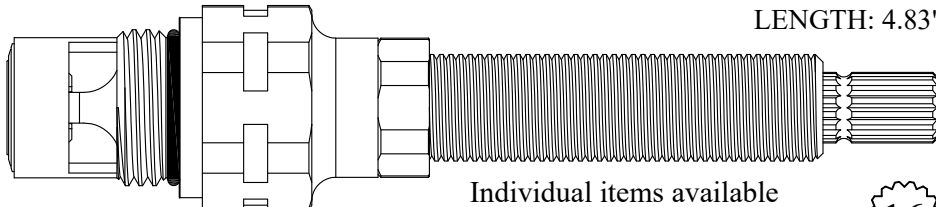

FOR PHYLIRICH
LENGTH: 4.83"

Individual items available
Stem Ext. 3.25": #102960
Ext. Adap. Screw: #103310

16
1-6

410081/ 410082

GASKET: 890170 O-RING INCLUDED
SEAL: 898510-W
DISC SET: 151380-PKG

FOR ALTMANS
LENGTH: 4.87"