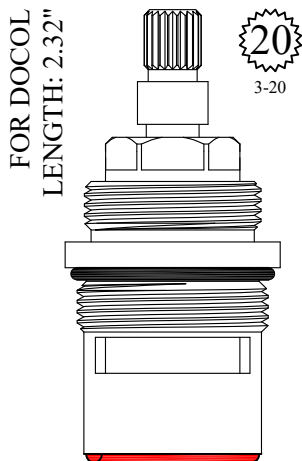

FOR DOCOL
LENGTH: 2.32"

20
3-20

GASKET: 890210 O-RING INCLUDED
SEAL: 898610
DISC SET: 109850-PKG

401041
401042