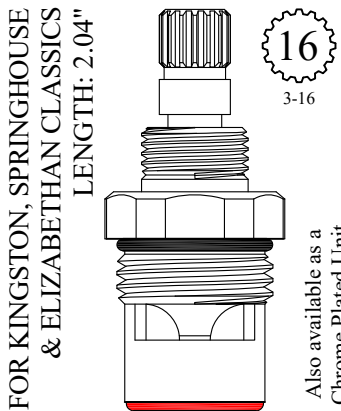

GASKET: 890170 O-RING INCLUDED
SEAL: 898580-R/B
DISC SET: 151380-PKG

LF459771
LF459772

Also available as a
Chrome Plated Unit

LF459771-CP/ LF459772-CP