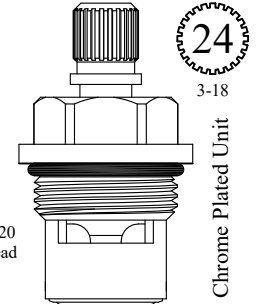

GASKET: 890160 O-RING INCLUDED
SEAL: 898500
DISC SET: 112530-PKG

LF451201
LF451202