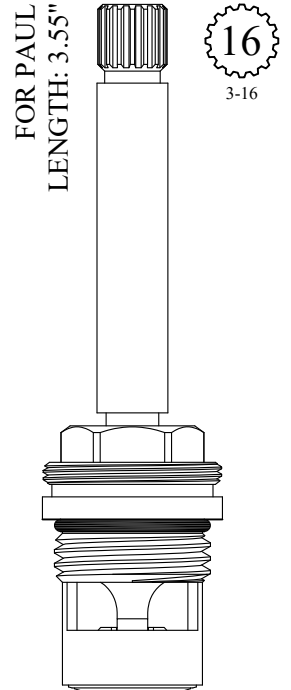

16
3-16

GASKET: 890170 O-RING INCLUDED
SEAL: 898510-W
DISC SET: 151380-PKG

402931
402932

CERAMIC DISC CARTRIDGES

FOR HARRINGTON
LENGTH: 3.55"

402581/ 402582

GASKET: 890170 O-RING INCLUDED
SEAL: 898570-R/B
DISC SET: 151380-PKG