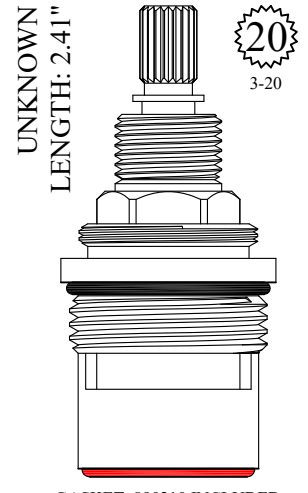

GASKET: 890210 INCLUDED
SEAL: 898610-R/B
DISC SET: 109850-PKG

400991
400992