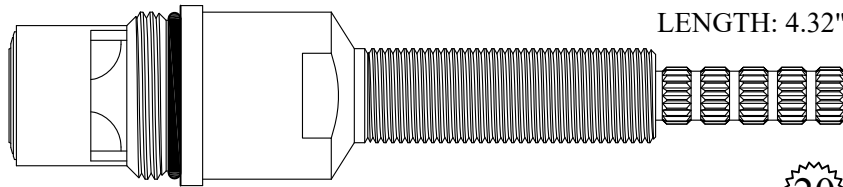

FOR MILWAUKEE
LENGTH: 4.32"

405191/ 405192

GASKET: 890170 O-RING INCLUDED
SEAL: 898510-W
DISC SET: 151380-PKG