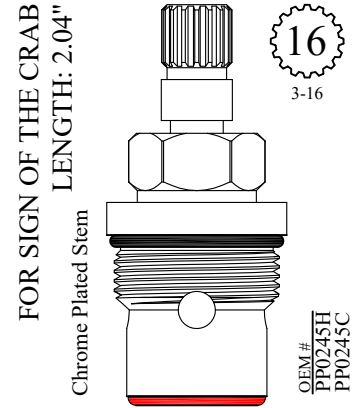

CERAMIC DISC CARTRIDGES

GASKET: 890170 O-RING INCLUDED
SEAL: 898570-W
DISC SET: 151380-PKG

LF459231
LF459232

GASKET: 890170 O-RING INCLUDED
SEAL: 898510-W
DISC SET: 124290-PKG

LF459211
LF459212

GASKET: 890170 O-RING INCLUDED
SEAL: 898570-R/B
DISC SET: 151380-PKG