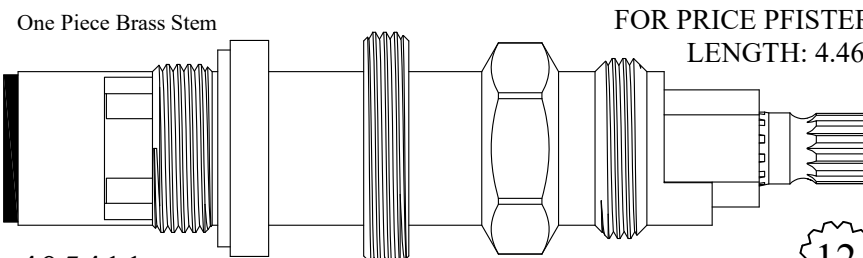

FOR PRICE PFISTER
LENGTH: 4.46"

405411

GASKET: 895390 INCLUDED
SEAL: 898550
DISC SET: 151380-PKG

OEM #
910-030

IMPORT VERSION
PP21670

12
1-2

You can use the 647390 seat to convert the old Beau Art body to accept the 405411 ceramic cartridge