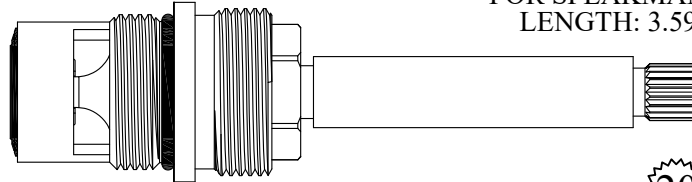

402951/ 402952

GASKET: 890170 O-RING INCLUDED
SEAL: 898510
DISC SET: 151380-PKG

OEM #
G05-0570 / G05-0692
G05-0571 / G05-0693

Comes with a plastic
Speakman handle bushing

Chrome Plated Unit

FOR SPEAKMAN
LENGTH: 3.59"

402961/ 402962

GASKET: 890170 O-RING INCLUDED
SEAL: 898510
DISC SET: 151380-PKG