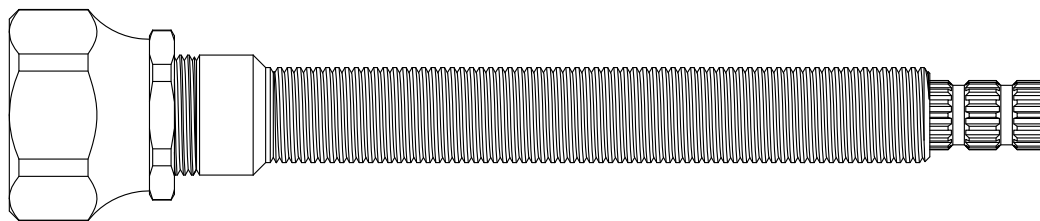

CERAMIC DISC CARTRIDGES

STEM EXTENSIONS