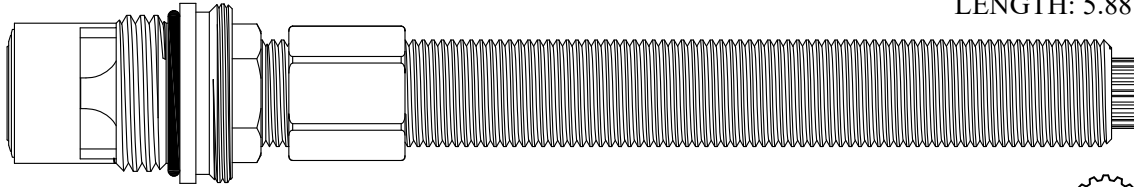

411281/ 411282

GASKET: 890170 O-RING INCLUDED
SEAL: 898510-W
DISC SET: 151380-PKG

Individual items available
Nipple Ext. Nut: #611270

FOR CAL FAUCETS
LENGTH: 5.88"