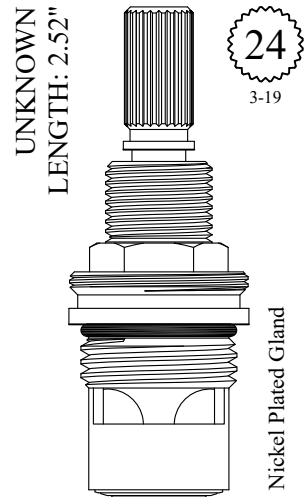

GASKET: 890170 O-RING INCLUDED
SEAL: 898510-W
DISC SET: 151380-PKG

LF464531
LF464532