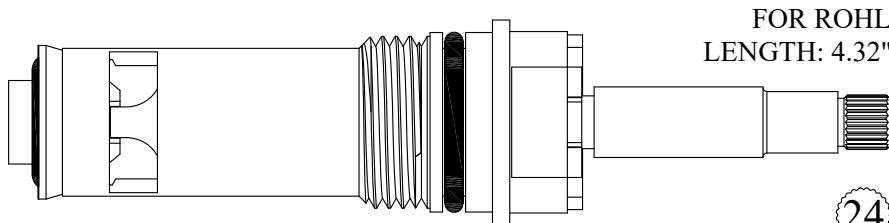

FOR ROHL
LENGTH: 4.32"

LF471401/ LF471402

GASKET: 891160 O-RING INCLUDED
DISC SET: 151380-PKG

OEM #
R94006942