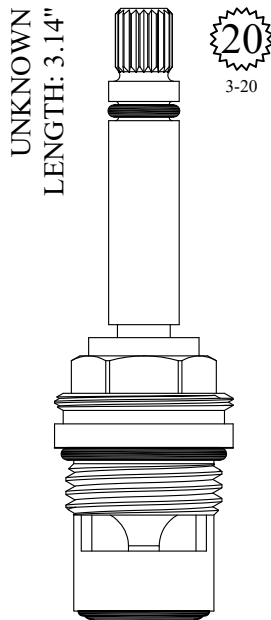

GASKET: 890170 O-RING INCLUDED
SEAL: 898510
DISC SET: 151380-PKG

LF466921
LF466922