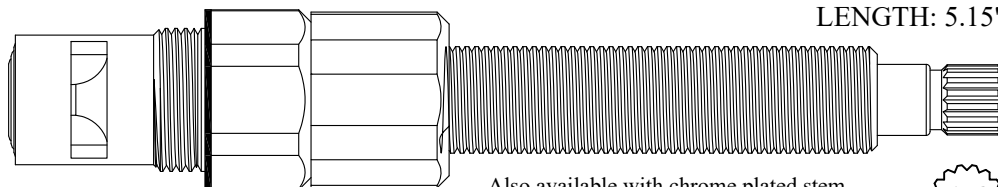

FOR SEPCO
LENGTH: 5.12"

414711/ 414712

Available: Stem Only
214711 / 214712

FOR CENTRAL
LENGTH: 5.15"

416821/ 416822

GASKET: 895270 INCLUDED
SEAL: 898500
DISC SET: 112530-PKG

OEM #
K-351-H
K-351-C

Polished Brass Stem