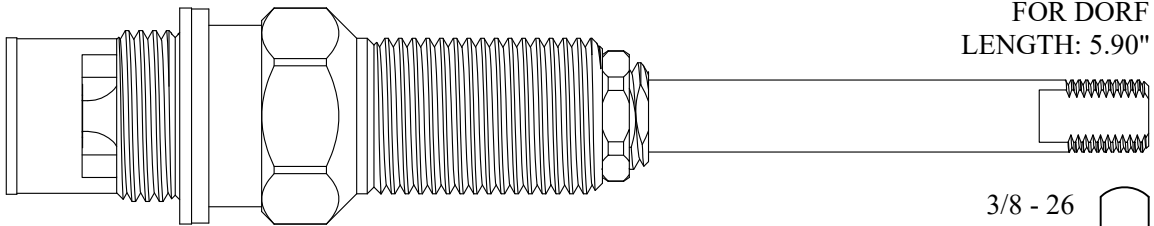

FOR DORF
LENGTH: 5.90"

425941/ 425942

DISC SET: 124290-PKG
GASKET: 895370 INCLUDED

Also available with Polished Chrome Stem
425941-CP/ 425942-CP

3/8 - 26
Thread 

1/4 Turn Ceramic Polished Gold Stem

FOR DORF
LENGTH: 5.90"