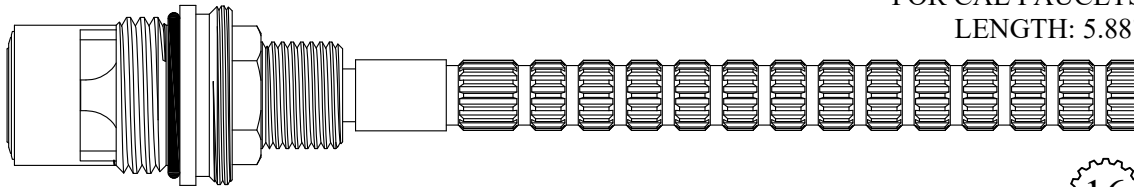

411291/ 411292

GASKET: 890170 O-RING INCLUDED
SEAL: 898510-W
DISC SET: 151380-PKG

FOR DOLLY TRIM
LENGTH: 5.88"