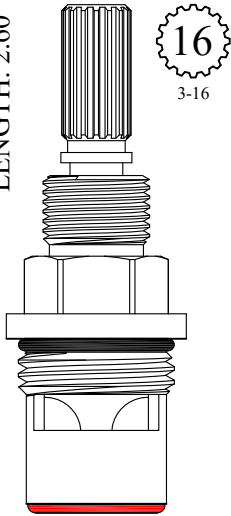

CERAMIC DISC CARTRIDGES

FOR ALTMANS, SIGMA, PAUL
PHYLRICH, ANDRE COLLECTION
LENGTH: 2.60"

GASKET: 890170 O-RING INCLUDED
SEAL: 898570-R/B
DISC SET: 151380-PKG

LF464341
LF464342

OEM #
ALTMANS # OLC3 CI \ OLC4 CI
SIGMA # 18.30.030 \ 18.30.029

Tapped 10-24

FOR KINGSTON BRASS
LENGTH: 2.60"