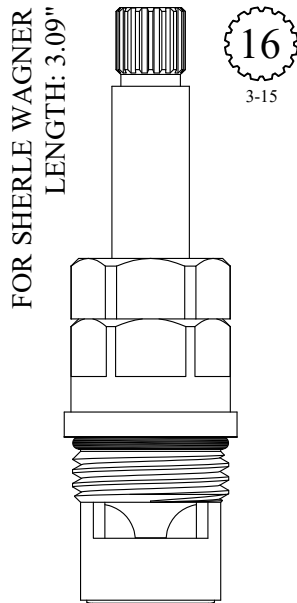

GASKET: 890170 O-RING INCLUDED
SEAL: 898510-W
DISC SET: 151380-PKG

LF466521
LF466522