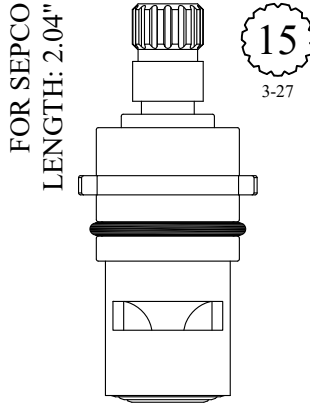

GASKET: 890170 O-RING INCLUDED
SEAL: 898500
DISC SET: 112530-PKG

LF458841
LF458842