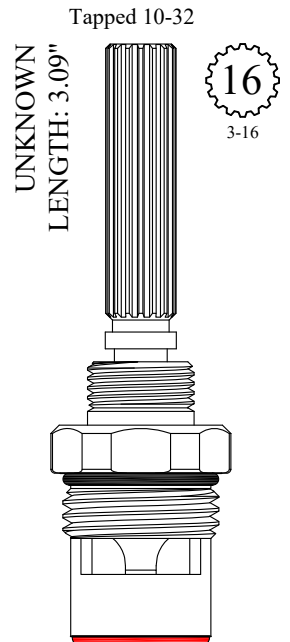

UNKNOWN
LENGTH: 3.09"

16
3-16

GASKET: 890170 O-RING INCLUDED
SEAL: 898570-R/B
DISC SET: 151380-PKG

LF466431
LF466432