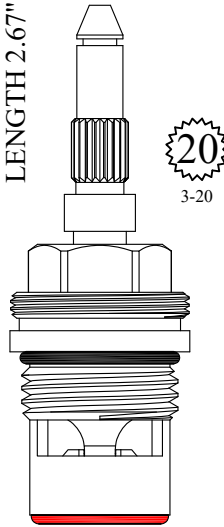

GASKET: 890170 O-RING INCLUDED
SEAL: 898570-R/B
DISC SET: 151380-PKG

LF464681
LF464682

OEM #
CA10298
CA10297

CERAMIC CONVERSION FOR CRANE
REPLACES DIAL-EZE LF465121 / LF465122
LENGTH: 2.67"