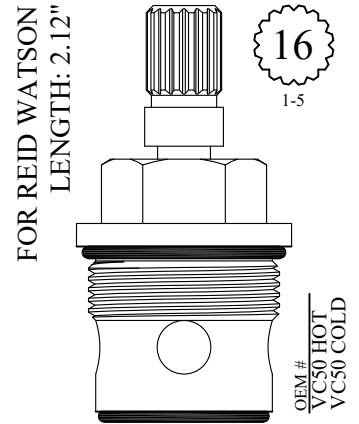

GASKET: 890210 O-RING INCLUDED
SEAL: 898530
DISC SET: 109850-PKG

401151
401152