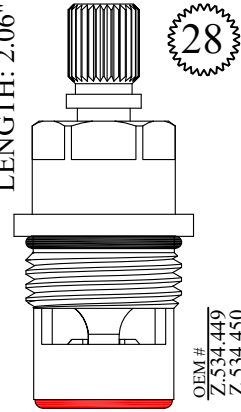

OEM #
9090031310090
or 1510090
9090031300090
or 1500090

UNKNOWN
LENGTH: 2.06"

16
2-3

GASKET: 890170 O-RING INCLUDED
SEAL: 898500
DISC SET: 112530-PKG

LF457291
LF457292

FOR KWC
LENGTH: 2.06"

28

OEM #
Z.534.449
Z.534.450