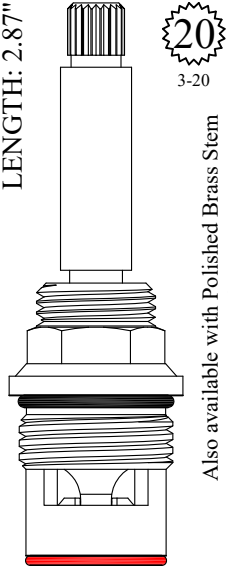

Chrome Plated Stem

GASKET: 890170 O-RING INCLUDED
SEAL: 898580-R/B
DISC SET: 151380-PKG

LF465351
LF465352

Also available with Polished Brass Stem
LF465351-PB / LF465352-PB

Also available with Polished Nickel Stem
LF465351-PN / LF465352-PN

FOR SOHO
LENGTH: 2.87"