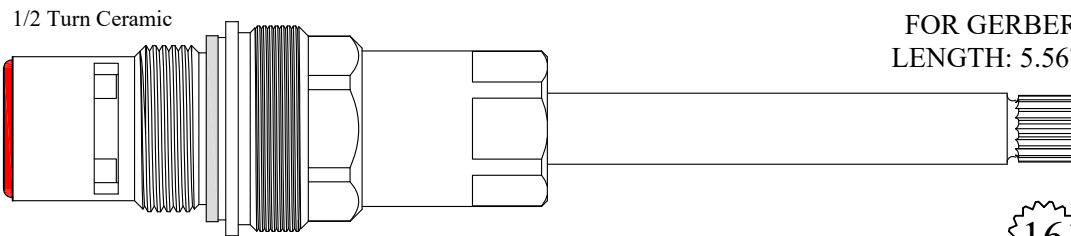

FOR DORNBRACHT
LENGTH: 5.49"

20

Comes with 20pt
Dornbracht
adapter: 103200

20
3-20

422601-EN/ 422602-EN

GASKET: 890210 O-RING INCLUDED
SEAL: 898520
DISC SET: 109850-PKG

OEM #
9090031270090

Individual item available
esc.. nipple: #125080