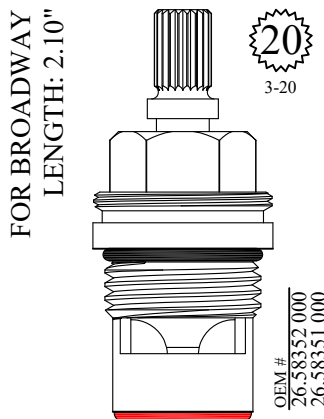

OEM #
26.58352 000
26.58351 000

GASKET: 890170 O-RING INCLUDED
SEAL: 898570-R/B
DISC SET: 151380-PKG

LF459321
LF459322