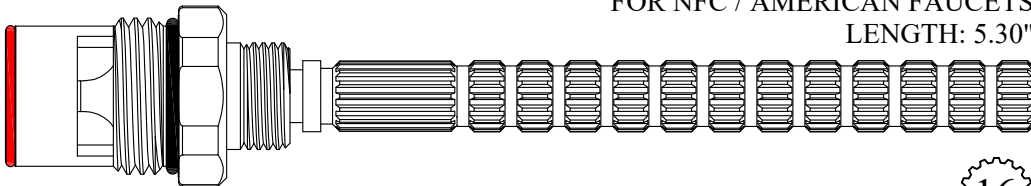

FOR NFC / AMERICAN FAUCETS
LENGTH: 5.30"

417221/ 417222

GASKET: 890170 O-RING INCLUDED
SEAL: 898580-R/B
DISC SET: 151380-PKG

16
3-16