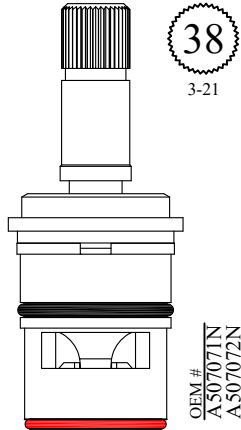

CERAMIC DISC CARTRIDGES

UNKNOWN
LENGTH: 2.16"

GASKET: 890170 O-RING INCLUDED
SEAL: 898570-R/B
DISC SET: 151380-PKG

LF459361
LF459362

FOR GLACIER BAY
LENGTH: 2.17"

GASKET: 890170 O-RING INCLUDED
SEAL: 898580-R/B
DISC SET: 151380-PKG