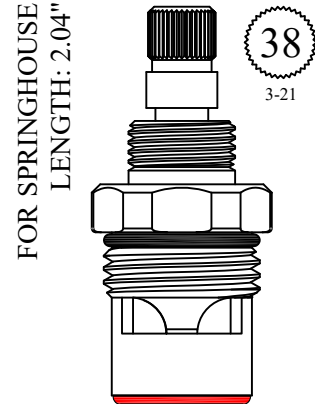

GASKET: 890170 O-RING INCLUDED
SEAL: 898580-R/B
DISC SET: 151380-PKG

LF458921
LF458922