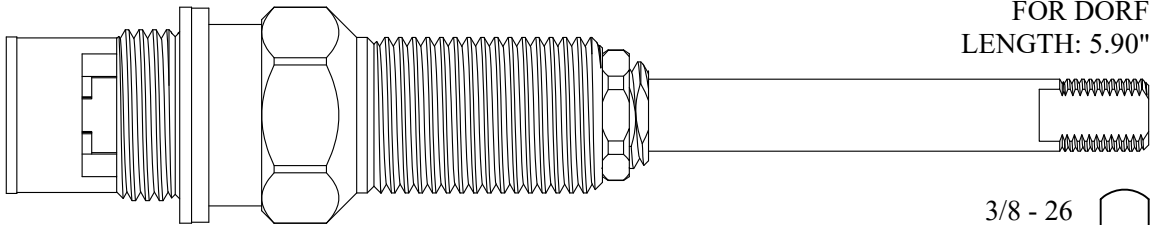

FOR DORF
LENGTH: 5.90"

425941/ 425942

DISC SET: 124290-PKG
GASKET: 895370 INCLUDED

Also available with Polished Chrome Stem
425941-CP/ 425942-CP

3/8 - 26
Thread 

1/4 Turn Ceramic Polished Gold Stem

FOR DORF
LENGTH: 5.90"