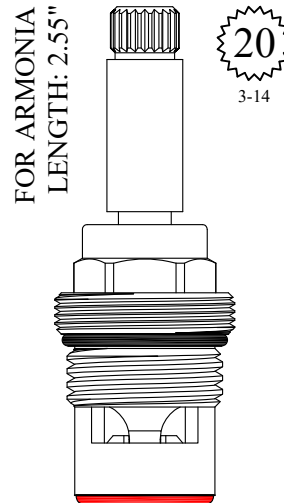

GASKET: 890170 O-RING INCLUDED
SEAL: 898570-R/B
DISC SET: 151380-PKG

LF462891
LF462892