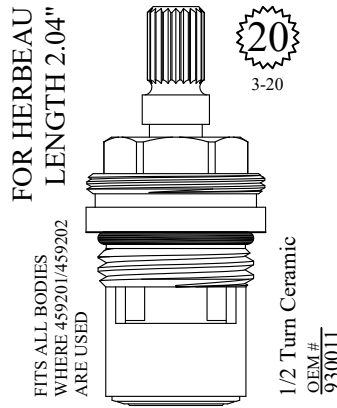

GASKET: 890170 O-RING INCLUDED
SEAL: 898510-W
DISC SET: 124290-PKG

LF459211
LF459212