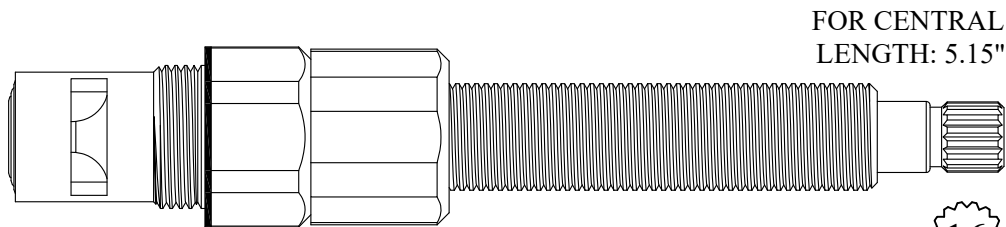

FOR CENTRAL
LENGTH: 5.15"

416821/ 416822

GASKET: 895270 INCLUDED
SEAL: 898500
DISC SET: 112530-PKG

OEM #
K-351-H
K-351-C

Polished Brass Stem