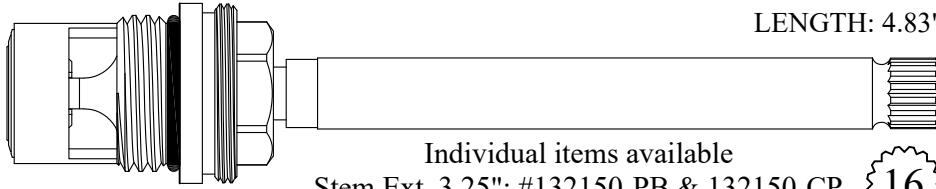

FOR SEPCO \ WATERMARK
LENGTH: 4.83"

15
3-27

410031/ 410032
GASKET: 890170 O-RING INCLUDED
SEAL: 898510-W
DISC SET: 151380-PKG
OEM #
CRT503-C
CRT503-H

CERAMIC DISC CARTRIDGES

Polished Brass Stem Extension

FOR PHYLIRICH
LENGTH: 4.83"