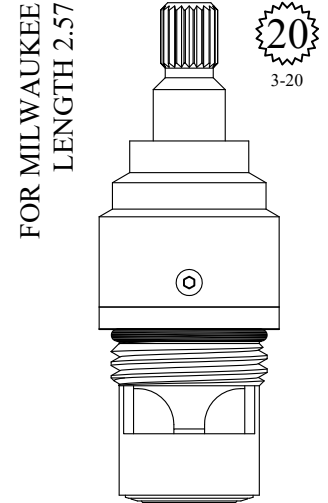

GASKET: 890170 O-RING INCLUDED
SEAL: 898510-W
DISC SET: 151380-PKG

LF463941
LF463942