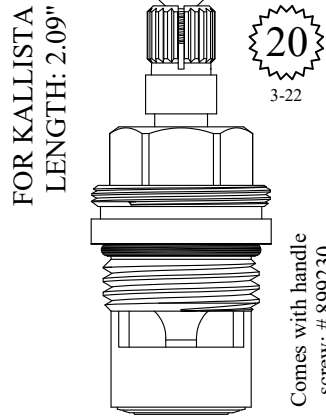

GASKET: 890170 O-RING INCLUDED
SEAL: 898510-W
DISC SET: 151380-PKG

LF459391
LF459392

Comes with handle
screw: # 899230