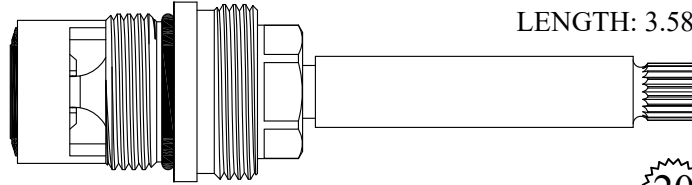

402911/ 402912

GASKET: 890170 O-RING INCLUDED
SEAL: 898510
DISC SET: 151380-PKG

OEM #
491-2608-00

Chrome Plated Unit

FOR SPEAKMAN
LENGTH: 3.59"