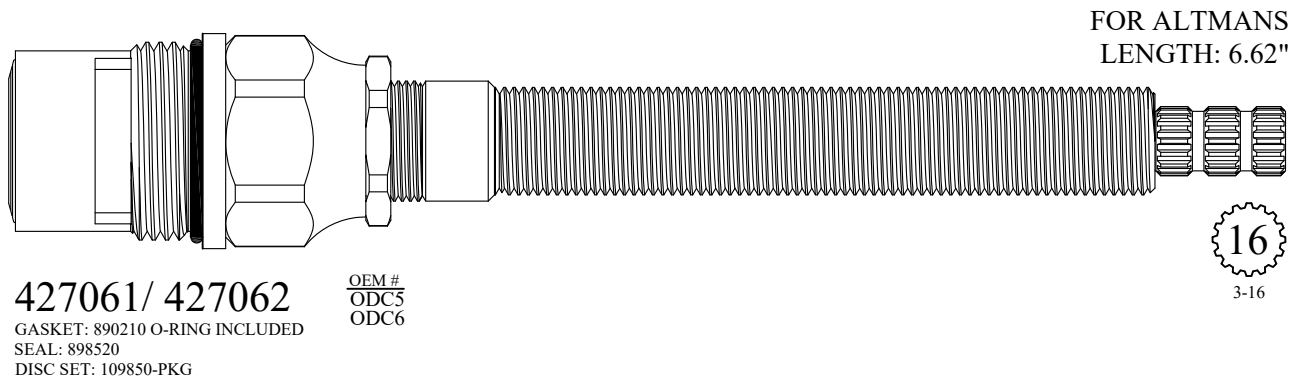

FOR ALTMANS
LENGTH: 6.62"

427061/ 427062

GASKET: 890210 O-RING INCLUDED
SEAL: 898520
DISC SET: 109850-PKG

OEM#
ODC5
ODC6

16
3-16

Nickel Plated Gland