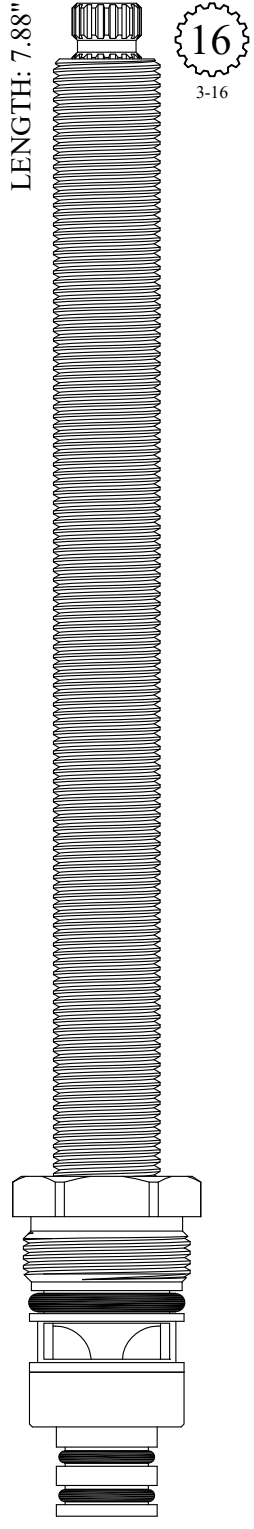

FOR HARDEN
LENGTH: 7.88"