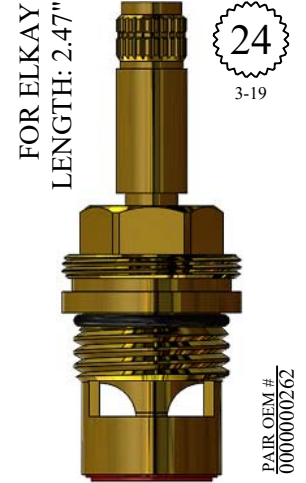

GASKET: 890170 O-RING INCLUDED
SEAL: 898570-R/B
DISC SET: 151380-PKG

LF463291
LF463292
LF463291-2
HOT & COLD PAIR

PAIR OEM #
0000000262

Individual items available
Stem Ext. 29/32": #128350-PB
& 128350-CP
Ext. Adapt. Screw: #103310