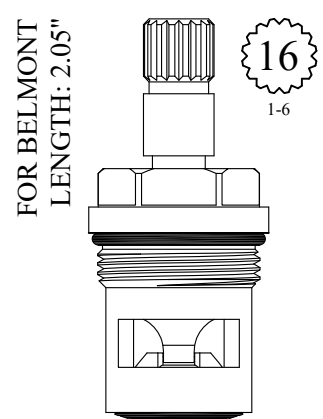

GASKET: 890170 O-RING INCLUDED
SEAL: 898510
DISC SET: 151380-PKG

LF459261
LF459262