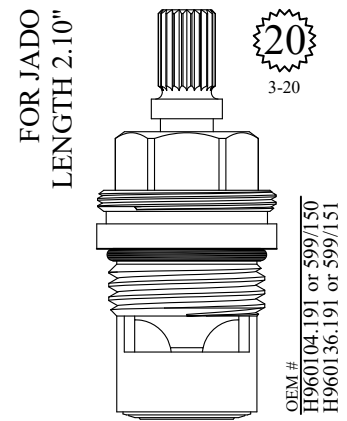

OEM #
H960104, 191 or 599/150
H960136, 191 or 599/151

GASKET: 890170 O-RING INCLUDED
SEAL: 898510-W
DISC SET: 151380-PKG

LF459301
LF459302