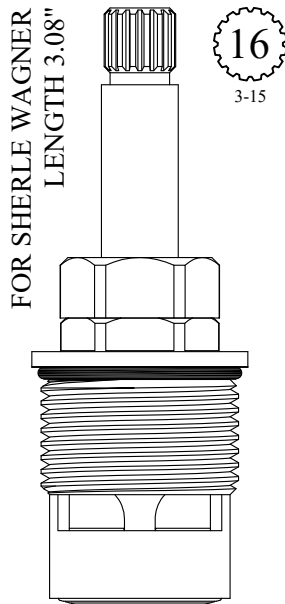

FOR SHERLE WAGNER
LENGTH 3.08"

16
3-15

GASKET: 890210 O-RING INCLUDED
SEAL: 898520
DISC SET: 109850-PKG

401881
401882