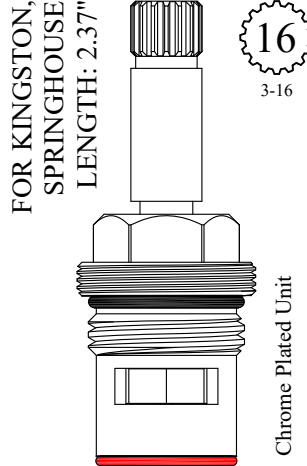

GASKET: 890170 O-RING INCLUDED
SEAL: 898580-R
DISC SET: 115520-PKG

LF462681
LF462682

OEM #
KSRP1291H
KSRP1291C