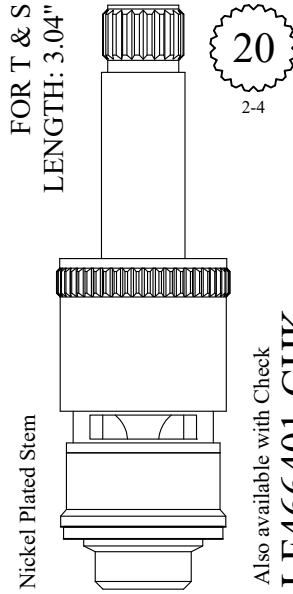

FOR T & S
LENGTH: 3.04"

20
24

Also available with Check
LF466401-CHK
LF466402-CHK

SEAL: 898510
DISC SET: 151380-PKG

LF466401
LF466402

OEM #
011276-45
011277-45