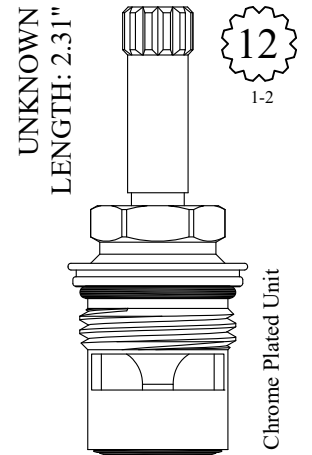

GASKET: 890170 O-RING INCLUDED
SEAL: 898510
DISC SET: 151380-PKG

LF462551
LF462552