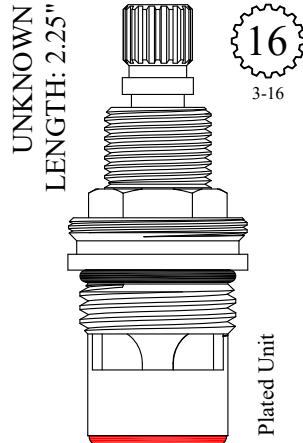

GASKET: 890170 O-RING INCLUDED
SEAL: 898570-R/B
DISC SET: 151380-PKG

LF461361
LF461362