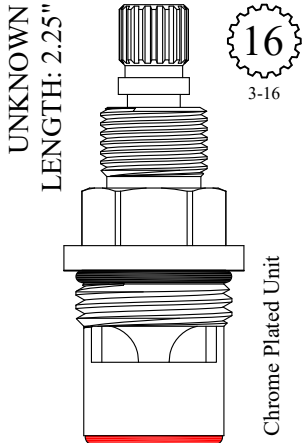

GASKET: 890170 O-RING INCLUDED
SEAL: 898570-R/B
DISC SET: 151380-PKG

LF461341
LF461342