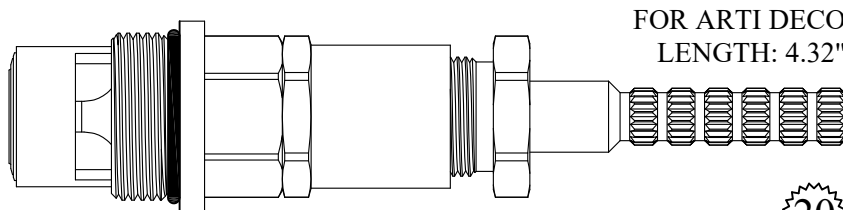

FOR ARTI DECO
LENGTH: 4.32"

405221/ 405222

GASKET: 890170 O-RING INCLUDED
SEAL: 898510-W
DISC SET: 151380-PKG

OEM #
414681-H
414681-C