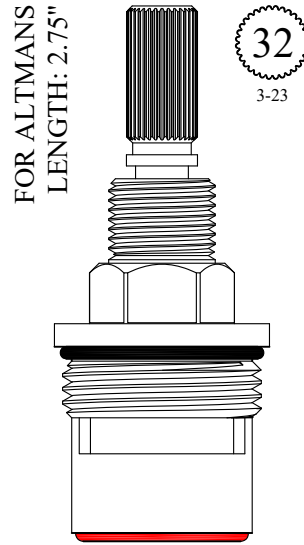

32
3-23

GASKET: 890210 O-RING INCLUDED
SEAL: 898610-R/B
DISC SET: 109850-PKG

401571
401572