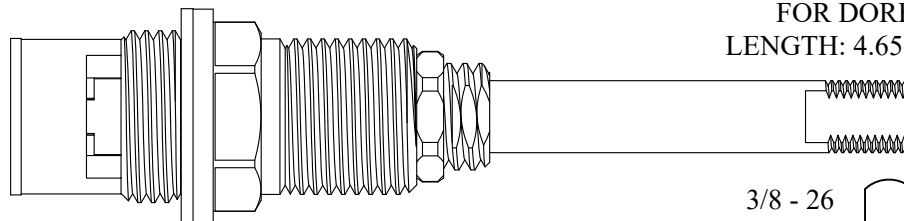

FOR DORF
LENGTH: 4.65"

3/8 - 26
Thread

407941/ 407942

DISC SET: 124290-PKG
GASKET: 895370 INCLUDED

Also available with a
Polished Chrome Plated Stem
407941-CP / 407942-CP

CERAMIC DISC CARTRIDGES

FOR AMERICAN STANDARD
LENGTH: 4.65" - 5.65"