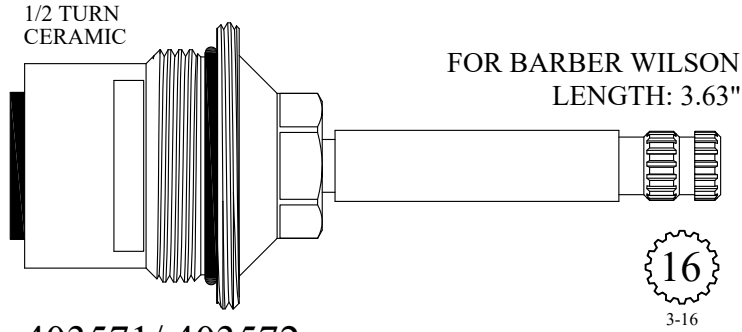

CERAMIC DISC CARTRIDGES

403571/ 403572
GASKET: 890210 O-RING INCLUDED
SEAL: 898550
DISC SET: 124290-PKG

16
3-16