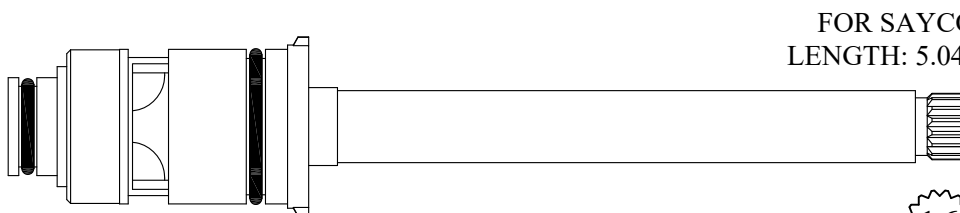

FOR SAYCO
LENGTH: 5.04"

414421/ 414422

GASKET: 890170 O-RING INCLUDED
DISC SET: 151380-PKG