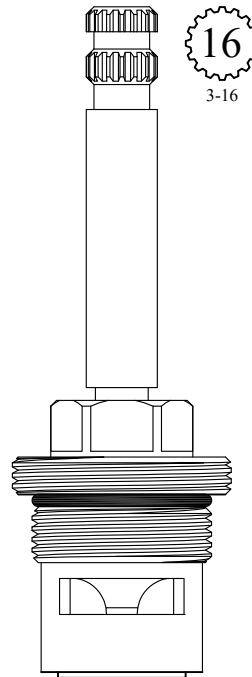

Style

Not Available
USE LF468571 & LF468572