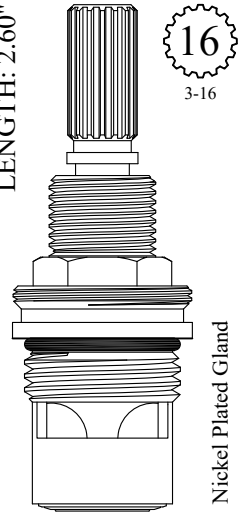

GASKET: 890170 O-RING INCLUDED
SEAL: 898510-W
DISC SET: 151380-PKG

LF463461
LF463462

OEM #
KSRPL7100HC \ KSRPL941HC
KSRPL7100CC \ KSRPL941CC

FOR SEPCO
LENGTH: 2.60"