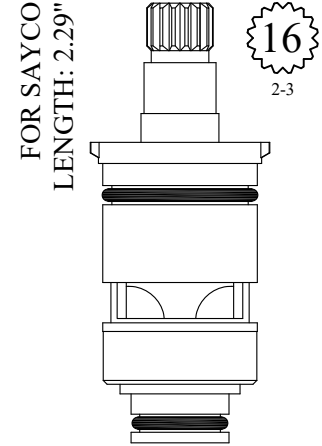

GASKET: 890170 O-RING INCLUDED
DISC SET: 151380-PKG

LF459611
LF459612