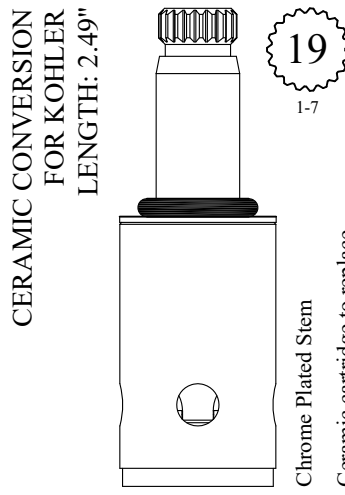

DISC SET: 151380-PKG

LF463811
LF463812
OEM #
K-GP330002
K-GP330004