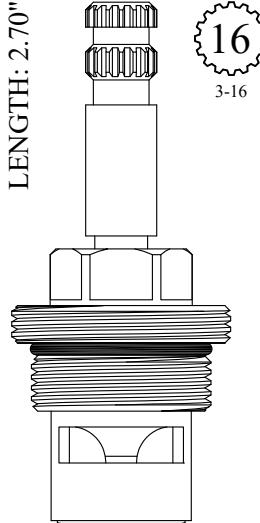

GASKET: 890190 O-RING INCLUDED
SEAL: 898510-W
DISC SET: 151380-PKG

LF464571
LF464572

OEM #
HS8-H
HS8-C

UNKNOWN
LENGTH: 2.70"