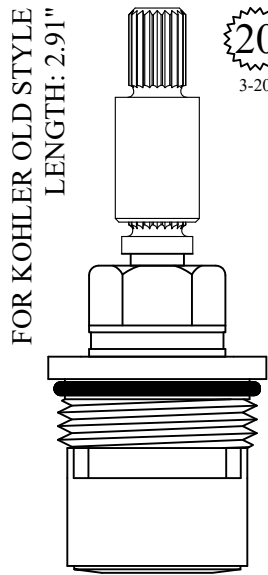

CERAMIC DISC CARTRIDGES

Extension Available
#135000

GASKET: 890210 O-RING INCLUDED
SEAL: 898520
DISC SET: 109850-PKG

401671 OS
401672 OS