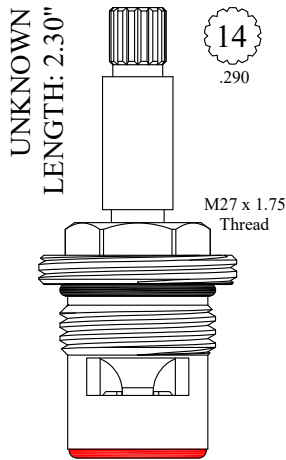

LF459611
LF459612

CERAMIC DISC CARTRIDGES

OEM # A994352-0070A

LF462671
LF462672

GASKET: 890170 O-RING INCLUDED
SEAL: 898570-R/B
DISC SET: 151380-PKG

LF462641
LF462642

GASKET: 890170 O-RING INCLUDED
SEAL: 898570-R/B
DISC SET: 151380-PKG