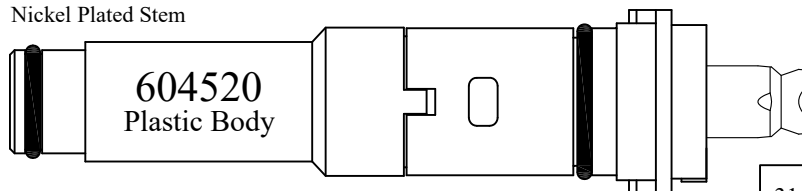

604520
Plastic Body

LF404531/ LF404532

.315

Available: Stem Only

LF263361
LF263362

Also available as
a RH/LH Kit
LF404531-2

Kit includes:
(1) RH Stem
(1) LH Stem
(1) Body

CERAMIC CONVERSION FOR

KOHLER LF470701 /470702

LENGTH: 4.25"

Chrome Plated Stem