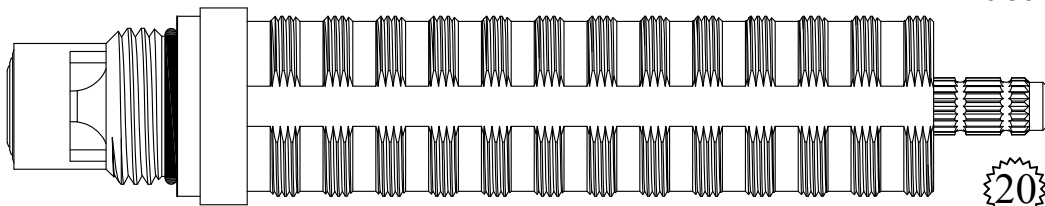

38
3-21

CERAMIC DISC CARTRIDGES

FOR DORNBRACHT
LENGTH: 5.38"

Comes with 20pt Dornbracht
adapter: 103200

421161/ 421162

GASKET: 890170 O-RING INCLUDED
SEAL: 898500
DISC SET: 112530-PKG

FOR DORNBRACHT
LENGTH: 5.38"