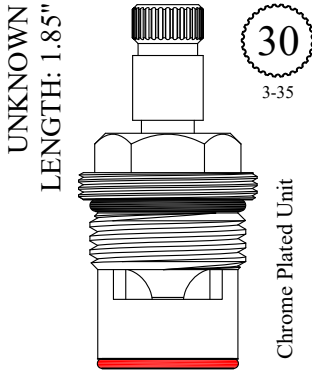

FOR PREMIER
LENGTH: 1.81"

SEAL: 898500
DISC SET: 112530-PKG
LF455981
LF455982

CERAMIC DISC CARTRIDGES

GASKET: 890170 O-RING INCLUDED
SEAL: 898500
DISC SET: 112530-PKG

LF456031
LF456032

GASKET: 890170 O-RING INCLUDED
SEAL: 898580-R/B
DISC SET: 151380-PKG