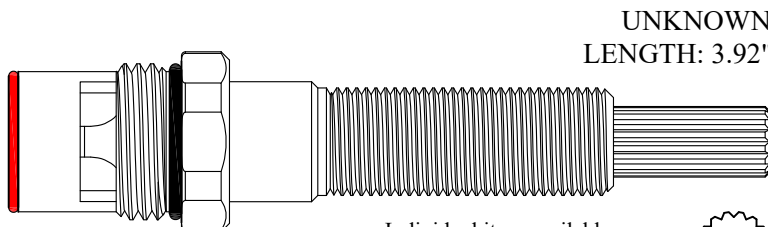

UNKNOWN
LENGTH: 3.92"

403631/ 403632

GASKET: 890170 O-RING INCLUDED
SEAL: 898580-R/B
DISC SET: 151380-PKG

Individual item available
9/16-20 x 2.0" ext. nipple: #135260

16
1-6