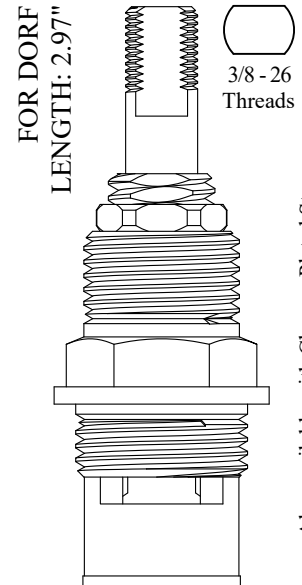

GASKET: 895370 INCLUDED
DISC SET: 124290-PKG

LF465941
LF465942

Also available with Chrome Plated Stem
LF465941-CP / LF465942-CP