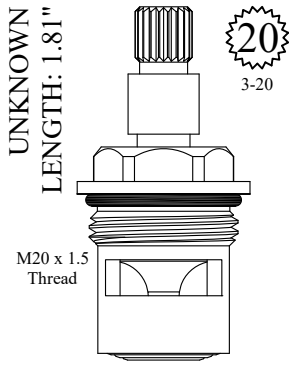

CERAMIC DISC CARTRIDGES

GASKET: 890170 O-RING INCLUDED
SEAL: 898500
DISC SET: 112530-PKG

LF456031
LF456032