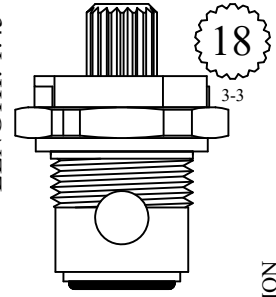

CERAMIC DISC CARTRIDGES

FOR MOUNTAIN
LENGTH: 1.28"

GASKET: 890170 O-RING INCLUDED
SEAL: 898540
DISC SET: 112530-PKG

LF450301
LF450302

OEM #
DHM32324
DHM32325

FOR AMERICAN STANDARD
LENGTH: 1.39"

Ceramic Conversion for:

Aqua-Seal

GASKET: 890180 O-RING INCLUDED
SEAL: 898500
DISC SET: 112530-PKG

LF450931
LF450932

SEAT INCLUDED: LF646950

FOR ARTISTIC BRASS
LENGTH: 1.40"

GASKET: 895100 INCLUDED
SEAL: 898500
DISC SET: 112530-PKG

LF450941
LF450942

OEM #
RP-25706
RP-25707

FOR UNION BRASS
LENGTH: 1.45"

GASKET: 895100 INCLUDED

LF452121
LF452122

OEM #
80079 1839AH
80080 1839AC

IMPORT VERSION
UN12156-LF / UN12157-LF

FOR KOHLER
LENGTH: 1.47"

GASKET: 890170 INCLUDED
SEAL: 898580-R/B

KO11158
KO11159

OEM #
76672
76671

FOR SAYCO
LENGTH: 1.49"

GASKET: 890170 O-RING INCLUDED
SEAL: 898540
DISC SET: 112530-PKG

LF451231
LF451232

OEM #
P1023
P1022

UNKNOWN
LENGTH: 1.51"

GASKET: 890170 O-RING INCLUDED
SEAL: 898500
DISC SET: 112530-PKG

LF450961
LF450962

UNKNOWN
LENGTH: 1.52"

GASKET: 890170 O-RING INCLUDED
SEAL: 898500
DISC SET: 112530-PKG

LF450991
LF450992

FOR ARTISTIC BRASS
LENGTH: 1.53"

GASKET: 895100 INCLUDED
SEAL: 898500
DISC SET: 112530-PKG

LF451191
LF451192

UNKNOWN
LENGTH: 1.54"

GASKET: 890150 O-RING INCLUDED
SEAL: 898500
DISC SET: 112530-PKG

LF451311
LF451312

UNKNOWN
LENGTH: 1.54"

GASKET: 890160 O-RING INCLUDED
SEAL: 898500
DISC SET: 112530-PKG

LF451201
LF451202