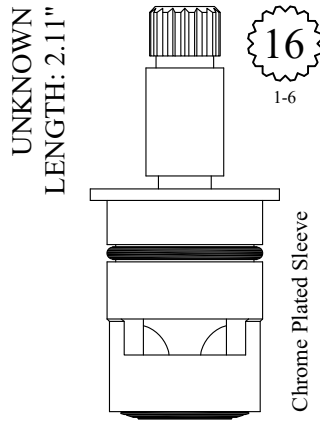

GASKET: 890170 O-RING INCLUDED
SEAL: 898510
DISC SET: 151380-PKG

LF459641
LF459642