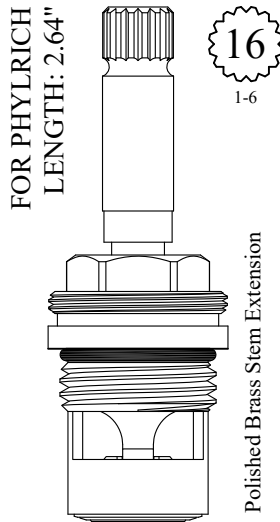

GASKET: 890170 O-RING INCLUDED
SEAL: 898510-W
DISC SET: 151380-PKG

LF464661
LF464662

Also available with chrome plated stem extension
LF464661-CP / LF464662-CP