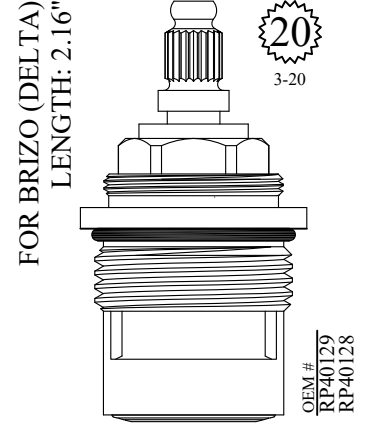

FOR BRIZO (DELTA)
LENGTH: 2.16"
GASKET: 890170 O-RING INCLUDED
SEAL: 898520
DISC SET: 109850-PKG
401101
401102