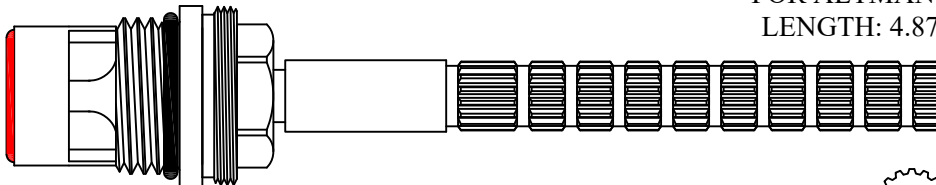

FOR PHYLIRICH
LENGTH: 4.83"

Individual items available
Stem Ext. 3.25": #102960
Ext. Adap. Screw: #103310

16
1-6

410081/ 410082

GASKET: 890170 O-RING INCLUDED
SEAL: 898510-W
DISC SET: 151380-PKG

FOR ALTMANS
LENGTH: 4.87"