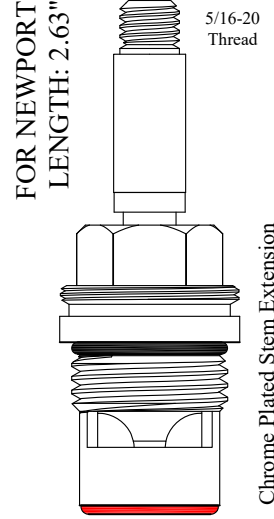

GASKET: 890170 O-RING INCLUDED
SEAL: 898570-R/B
DISC SET: 151380-PKG

LF464521
LF464522