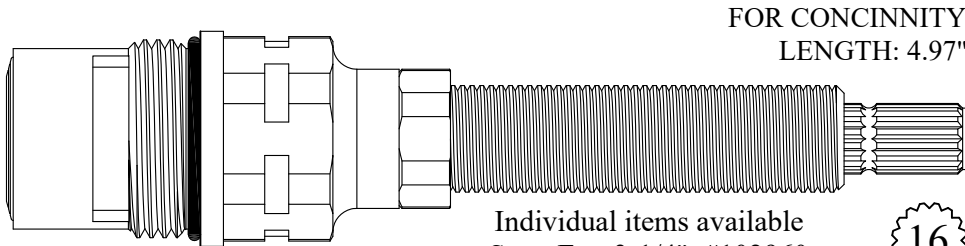

Individual items available
Stem Ext. 3.25": #132150-PB & 132150-CP
Ext. Adap. Screw: #103310

Also available with chrome plated stem extension

412041-CP/ 412042-CP

FOR CONCINNY
LENGTH: 4.97"

412031/ 412032