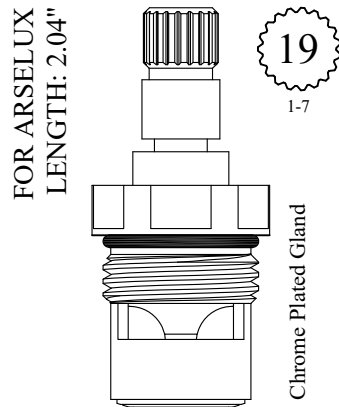

GASKET: 890170 O-RING INCLUDED
SEAL: 898510
DISC SET: 151380-PKG

LF461501
LF461502