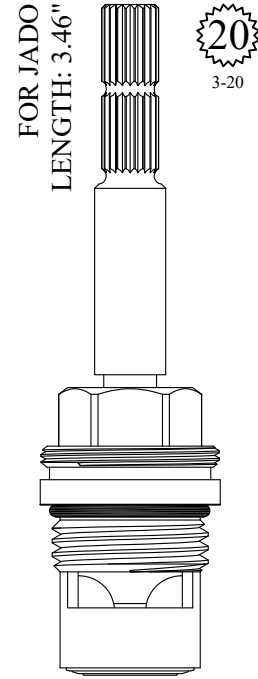

GASKET: 890170 O-RING INCLUDED
SEAL: 898510-W
DISC SET: 151380-PKG

402841 OEM #
402842 960520.191
960521.191

Individual items available
Stem Ext. 1 7/8": #102890-PB
& 102890-CP
Ext. Adap. Screw: #103310