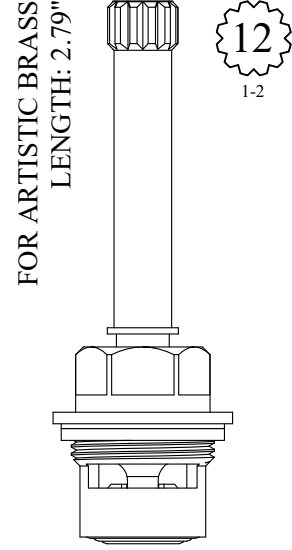

GASKET: 890170 O-RING INCLUDED
SEAL: 898510
DISC SET: 124290-PKG

LF463761

GASKET: 895100 INCLUDED
SEAL: 898500
DISC SET: 112530-PKG

401661
401662

Individual items available
Stem Ext. 1-1/4": #105340-PB
& 105340-CP
Ext. Adap. Screw: #103310