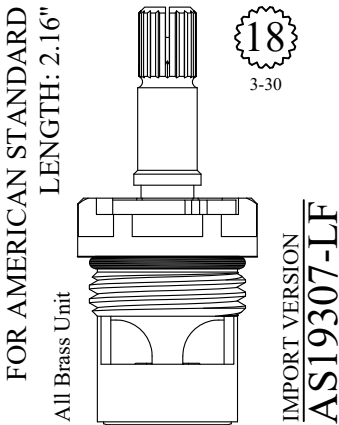

FOR AMERICAN STANDARD
LENGTH: 2.16"
GASKET: 890170 O-RING INCLUDED
SEAL: 898510-W
DISC SET: 151380-PKG
LF461701
LF461702