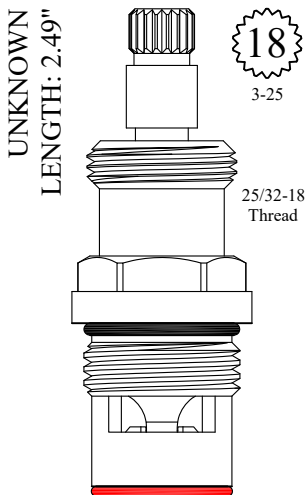

LF463621
LF463622

GASKET: 890170 O-RING INCLUDED
SEAL: 898570-R/B
DISC SET: 151380-PKG

LF463291
LF463292
LF463291-2
HOT & COLD PAIR

PAIR OEM #
0000000262

Individual items available
Stem Ext. 29/32": #128350-PB
& 128350-CP
Ext. Adapt. Screw: #103310