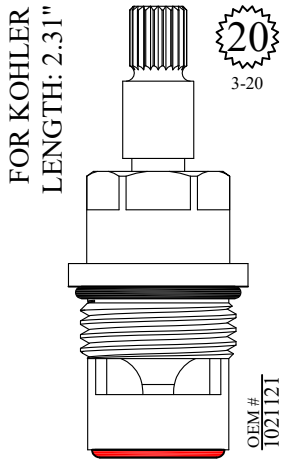

GASKET: 890170 O-RING INCLUDED
SEAL: 898570-R/B
DISC SET: 151380-PKG

LF461401
LF461402