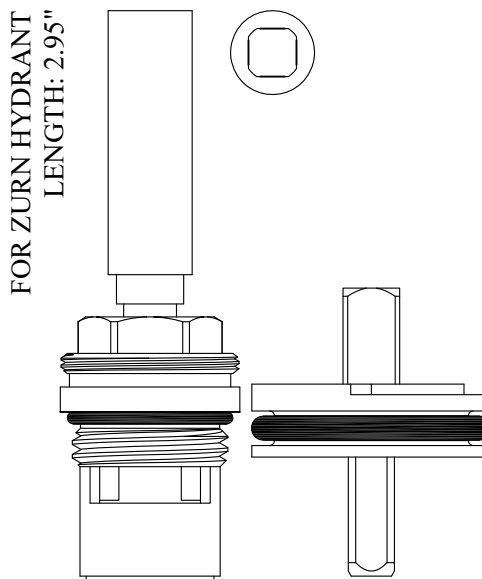

GASKET: 895170 INCLUDED
SEAL: 898510-W
DISC SET: 151380-PKG

466311

OPERATING STEM
IS FOR
REFERENCE ONLY

OEM #
61402-001

The above stem is available in the following lengths:

Stem #:	Length	Stem #:	Length
483171-6	6.00"	483171-18	18.00"
483171-8	8.00"	483171-20	20.00"
483171-10	10.00"	483171-22	22.00"
483171-12	12.00"	483171-24	24.00"
483171-14	14.00"	483171-26	26.00"
483171-16	16.00"	483171-30	30.00"