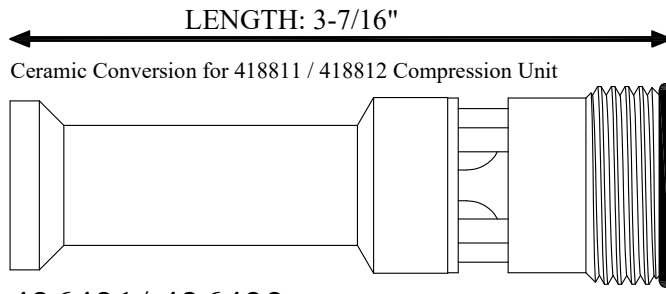

LENGTH: 3-7/16"

Ceramic Conversion for 418811 / 418812 Compression Unit

FOR ALTMANS
LENGTH: 6.15"

16
3-16

426421/ 426422

GASKET: 890210 O-RING INCLUDED
SEAL: 64705-07
DISC SET: 151380-PKG