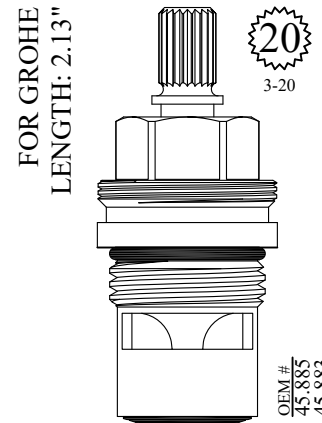

GASKET: 890170 O-RING INCLUDED
SEAL: 898510
DISC SET: 151380-PKG

LF459701
LF459702