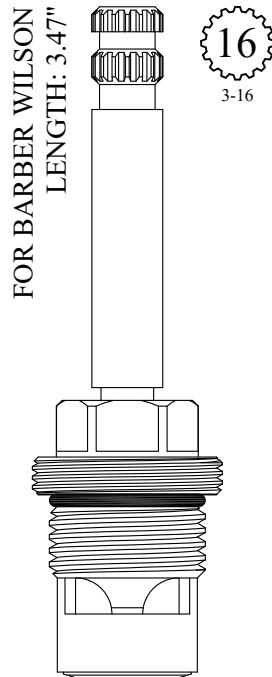

GASKET: 890190 O-RING INCLUDED
SEAL: 898510-W
DISC SET: 151380-PKG

LF468581
LF468582