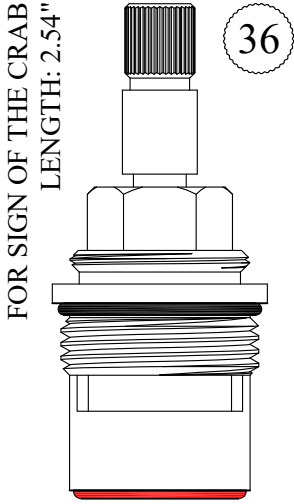

CERAMIC DISC CARTRIDGES

GASKET: 890210 O-RING INCLUDED
SEAL: 898610-R/B
DISC SET: 109850-PKG

401481
401482