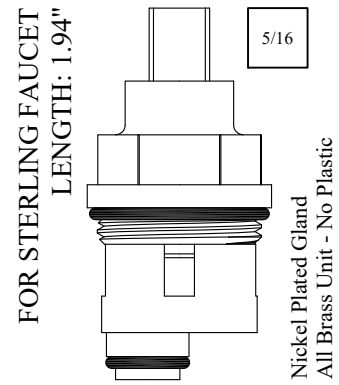

GASKET: 890180 O-RING INCLUDED

LF458171
LF458172

OEM #
00A3267
00A3268