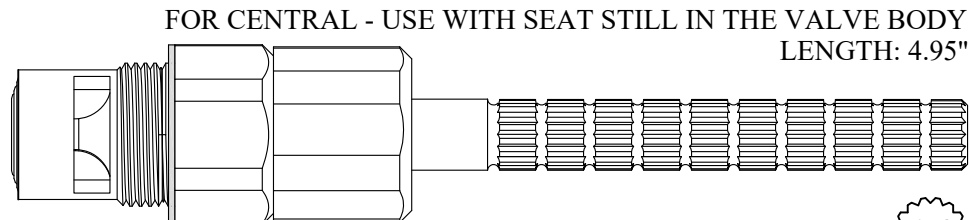

FOR CENTRAL - USE WITH SEAT STILL IN THE VALVE BODY
LENGTH: 4.95"

412381/ 412382

GASKET: 895270 O-RING INCLUDED
SEAL: 898500
DISC SET: 112530-PKG

16
1-6