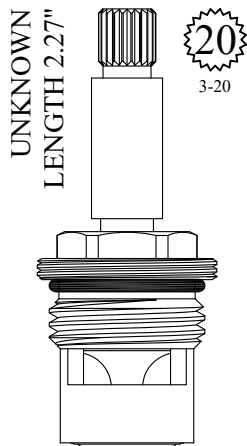

GASKET: 890170 O-RING INCLUDED
SEAL: 898500
DISC SET: 112530-PKG

LF462281
LF462282