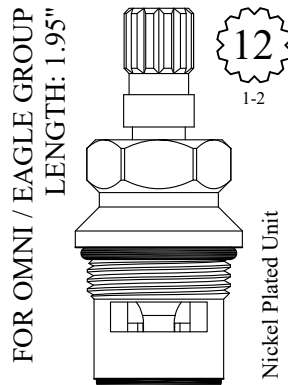

GASKET: 890170 O-RING INCLUDED
SEAL: 898540
DISC SET: 112530-PKG

LF458821
LF458822