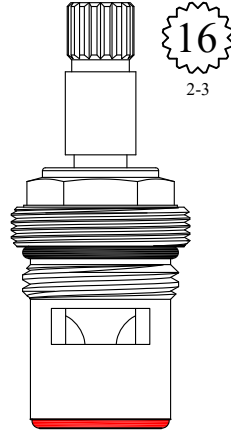

GASKET: 890170 O-RING INCLUDED
SEAL: 898570-R/B
DISC SET: 151380-PKG

LF459661
LF459662

FOR SAYCO
LENGTH 2.17"