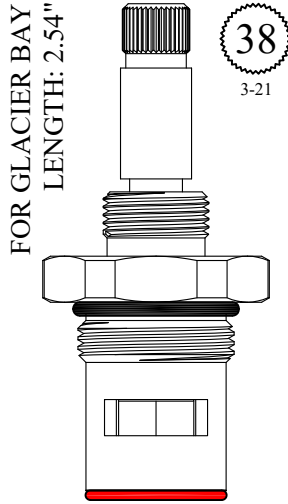

GASKET: 890170 O-RING INCLUDED
SEAL: 898580-R/B
DISC SET: 109850-PKG

400821
400822