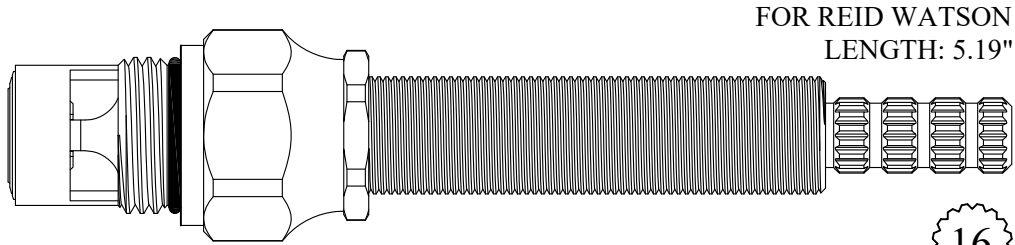

CERAMIC DISC CARTRIDGES

FOR REID WATSON
LENGTH: 5.19"

416711/ 416712

GASKET: 890170 O-RING INCLUDED
SEAL: 898510-W
DISC SET: 151380-PKG

16
1-5

Nickel Plated Stem