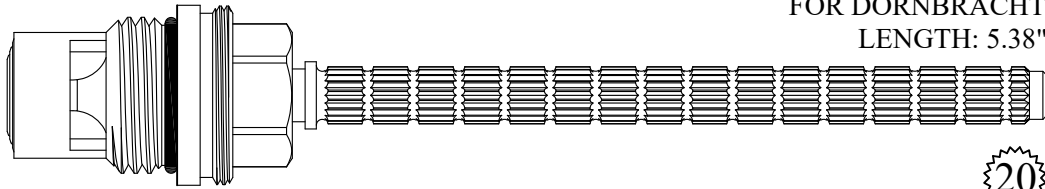

38
3-21

CERAMIC DISC CARTRIDGES

FOR DORNBRACHT
LENGTH: 5.38"

Comes with 20pt Dornbracht
adapter: 103200

421161/ 421162

GASKET: 890170 O-RING INCLUDED
SEAL: 898500
DISC SET: 112530-PKG

FOR DORNBRACHT
LENGTH: 5.38"