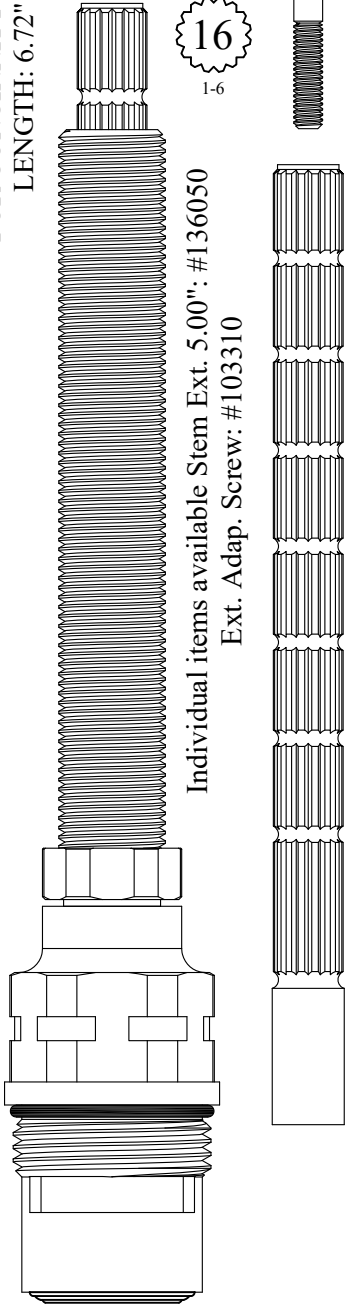

16
3-16

Nickel Plated Gland

FOR AUBURN BRASS
LENGTH: 6.69"

427601/ 427602

GASKET: 890160 O-RING INCLUDED
DISC SET: 151380-PKG

16
2-3

CERAMIC DISC CARTRIDGES

FOR CONCINITY
LENGTH: 6.72"