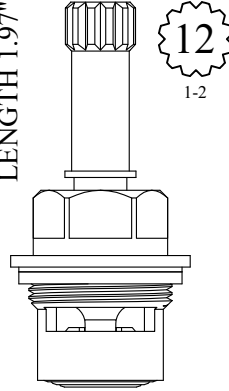

DE10486
DE10486-2 PAIR
OEM #
RP474222

FOR BROADWAY
LENGTH 1.97"

GASKET: 890170 O-RING INCLUDED
SEAL: 898570-R/B
DISC SET: 151380-PKG

LF457601
LF457602
OEM #
26.58844 000
26.58843 000

FOR ARTISTIC BRASS
LENGTH 1.97"