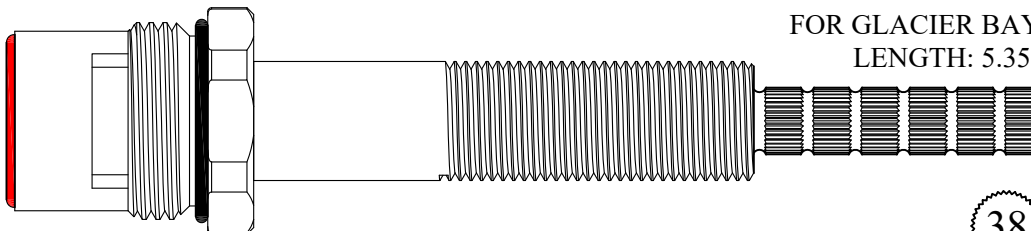

FOR GLACIER BAY
LENGTH: 5.35"

421421/ 421422

GASKET: 890200 O-RING INCLUDED
SEAL: 898610-R/B
DISC SET: 109850-PKG

38
3-21