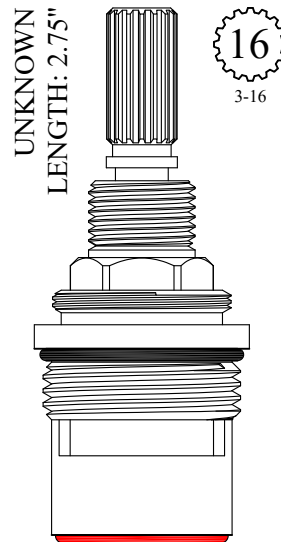

16
3-16

GASKET: 890210 O-RING INCLUDED
SEAL: 898610-R/B
DISC SET: 109850-PKG

402491
402492