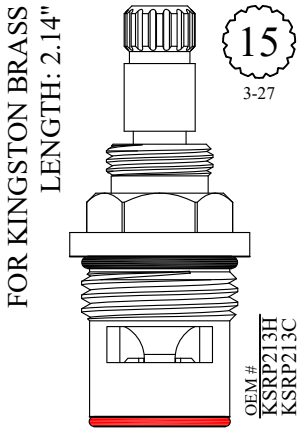

LF459701
LF459702

CERAMIC DISC CARTRIDGES

FOR KINGSTON BRASS
LENGTH: 2.14"
GASKET: 890170 O-RING INCLUDED
SEAL: 898580-R/B
DISC SET: 151380-PKG
LF459711
LF459712

FOR ELJER, DOCOL
FRANZ VIEGENER
LENGTH: 2.14"
GASKET: 890170 O-RING INCLUDED
SEAL: 898510
DISC SET: 151380-PKG
LF459571
LF459572