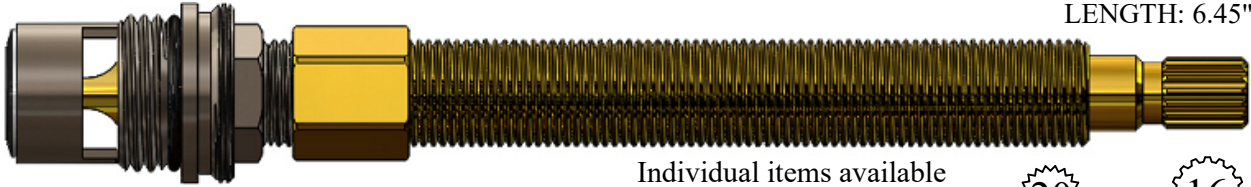

Individual items available
Stem Extension: #165890
Ext. Adap. Screw: #103310

20
3-20

16
3-16

FOR NEWPORT BRASS
LENGTH: 6.45"

425891/ 425892

GASKET: 890170 O-RING INCLUDED
SEAL: 898510-W
DISC SET: 151380-PKG