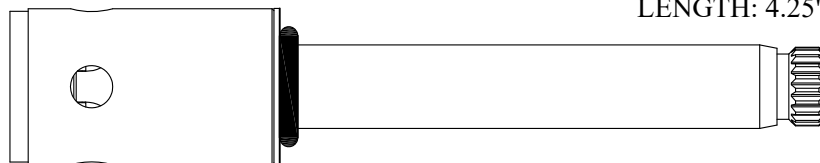

19
1-7

LF470741/ LF470742

DISC SET: 151380-PKG

Also available with a Polished Gold Stem

LF470741-PG / LF470742-PG