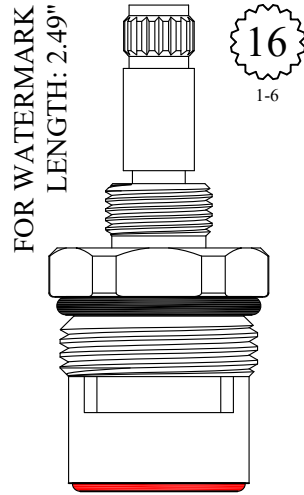

LF463651
LF463652

Also available with chrome plated stem extension
LF463651-CP / LF463652-CP

CERAMIC DISC CARTRIDGES

GASKET: 890170 O-RING INCLUDED
SEAL: 898580-R/B
DISC SET: 151380-PKG

LF462841
LF462842

GASKET: 890170 O-RING INCLUDED
SEAL: 898610-R/B
DISC SET: 109850-PKG