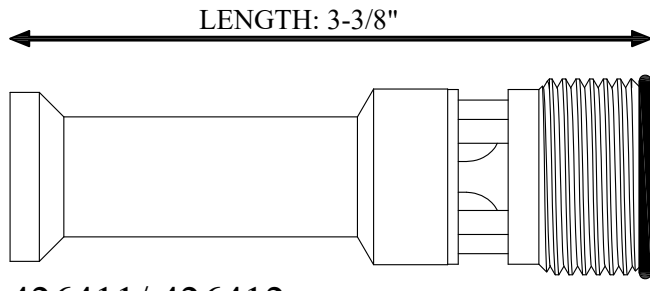

LENGTH: 3-3/8"

FOR HARDEN
LENGTH: 6.15"

16
3-16

426411/ 426412

GASKET: 890210 O-RING INCLUDED
SEAL: 64705-07
DISC SET: 151380-PKG