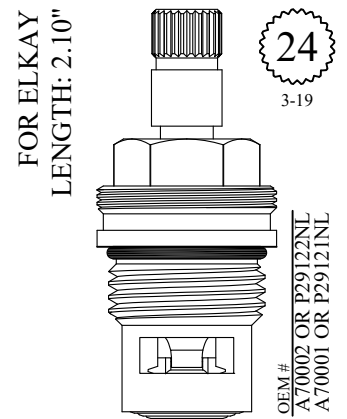

OEM #
A70002 OR P29122NL
A70001 OR P29121NL

GASKET: 890170 O-RING INCLUDED
SEAL: 898500
DISC SET: 112530-PKG

LF459581
LF459582