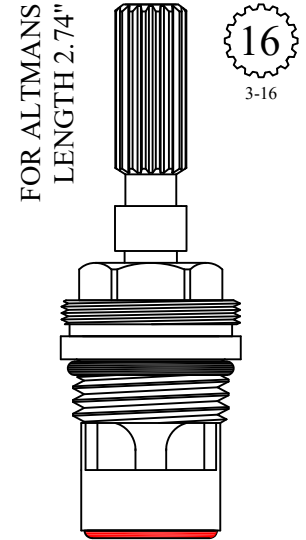

FOR ALTMAN'S
LENGTH: 2.74"
GASKET: 890170 O-RING INCLUDED
SEAL: 898570-R/B
DISC SET: 151380-PKG

LF464911
LF464912

OEM #
OLC3 IW
OLC4 IW