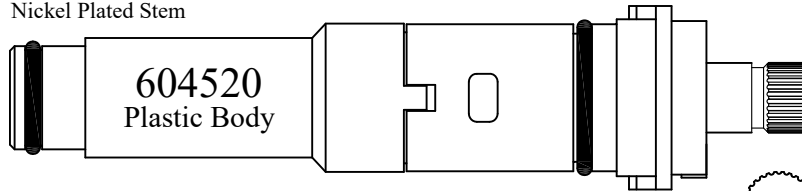

FOR WOLVERINE

LENGTH: 4.19"

Nickel Plated Stem

604520
Plastic Body

LF404521/ LF404522

30
3-35

Available: Stem Only

LF263321
LF263322