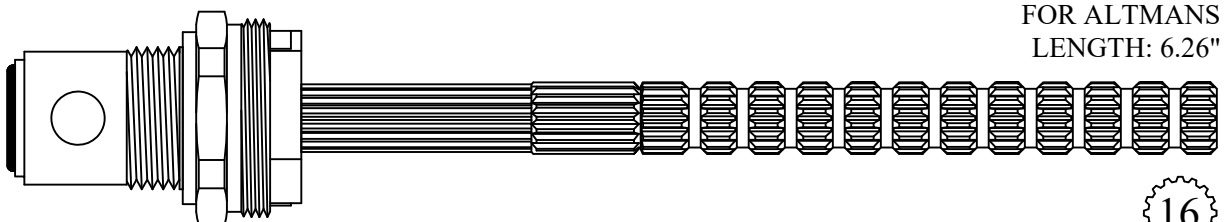

FOR ALTMANS
LENGTH: 6.26"

16
3-16

426731/ 426732

GASKET: 895100 INCLUDED