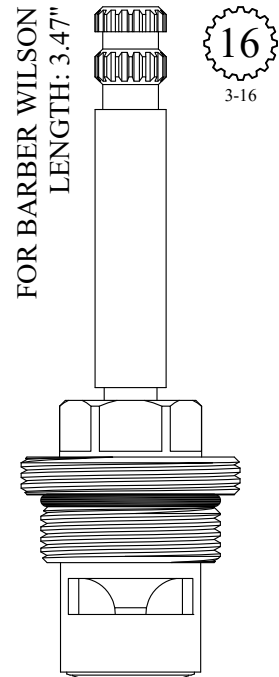

GASKET: 890190 O-RING INCLUDED
SEAL: 898510-W
DISC SET: 151380-PKG

LF468571 OEM #
LF468572 PS52H
PS52C