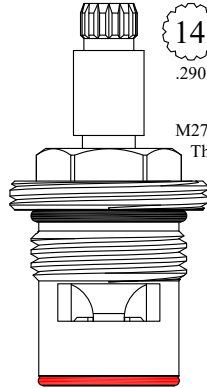

OEM #
00A3267
00A3268

CERAMIC DISC CARTRIDGES

FOR AQUASOURCE
LENGTH: 1.94"

Chrome Plated Stem

GASKET: 890170 O-RING INCLUDED
SEAL: 898500
DISC SET: 112530-PKG

LF457311
LF457312

UNKNOWN
LENGTH: 1.94"

M27 x 1.75
Thread