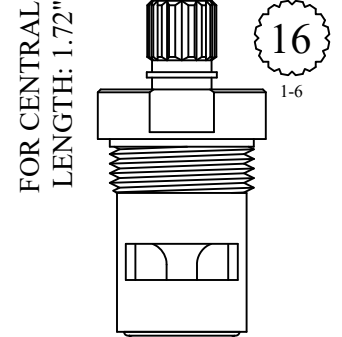

GASKET INCLUDED: 895270
SEAL: 898500
DISC SET: 112530-PKG

LF455901
LF455902

OEM #
K-325-H
K-325-C