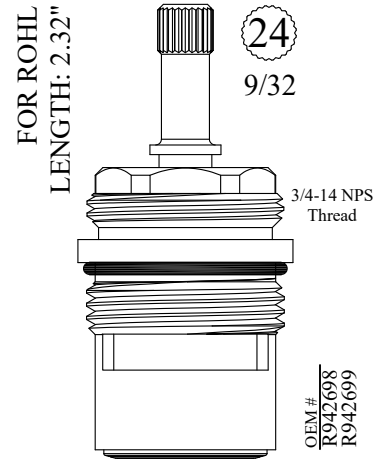

GASKET: 890210 O-RING INCLUDED
SEAL: 898520
DISC SET: 109850-PKG

401801
401802