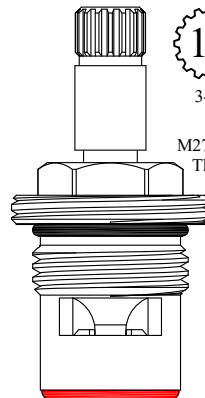

LF457901
LF457902

OEM #
PP0106QH-CH

FOR GLACIER BAY
LENGTH: 2.00"

38
3-21

GASKET: 890170 O-RING INCLUDED
SEAL: 898570-R/B
DISC SET: 151380-PKG

LF458341
LF458342

UNKNOWN
LENGTH: 2.00"

16
3-16