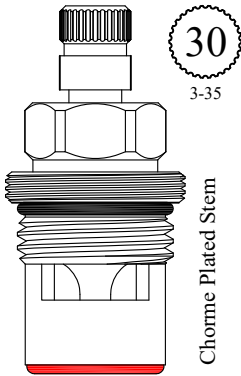

CERAMIC DISC CARTRIDGES

UNKNOWN
LENGTH: 1.87"

Chrome Plated Stem

GASKET: 890170 O-RING INCLUDED
SEAL: 898570-R/B
DISC SET: 151380-PKG

LF456411
LF456412

FOR CHATSWORTH
LENGTH: 1.87"

GASKET: 890170 O-RING INCLUDED
SEAL: 898570-R/B
DISC SET: 151380-PKG