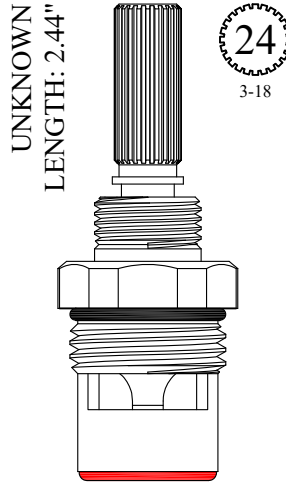

24
3-18

GASKET: 890170 O-RING INCLUDED
SEAL: 898570-R/B
DISC SET: 151380-PKG

LF463661
LF463662