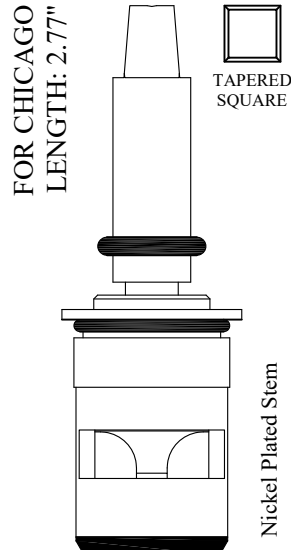

GASKET: 890170 O-RING INCLUDED
SEAL: 898590 & LF132250
DISC SET: 151380-PKG

LF465461
LF465462

OEM #
377-XKRHJKABNF
377-XKLHJKABNF