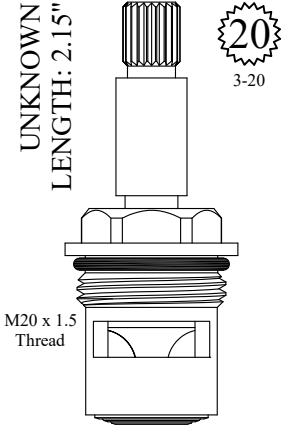

UNKNOWN
LENGTH: 2.15"
GASKET: 890170 O-RING INCLUDED
SEAL: 898500
DISC SET: 112530-PKG
LF459651
LF459652