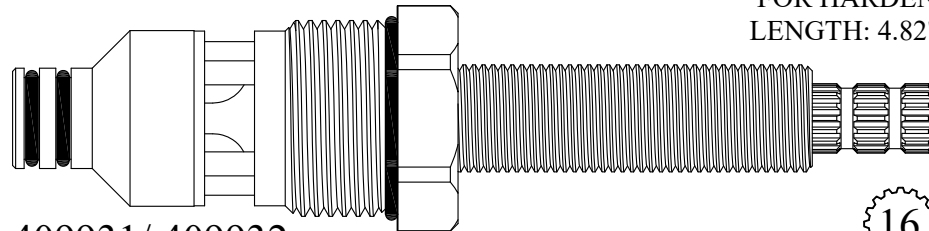

FOR HARDEN
LENGTH: 4.82"

16
3-16

409931/ 409932
GASKET: 890210 O-RING INCLUDED
DISC SET: 151380-PKG
OEM #
580110 or 185H
580100 or 184C