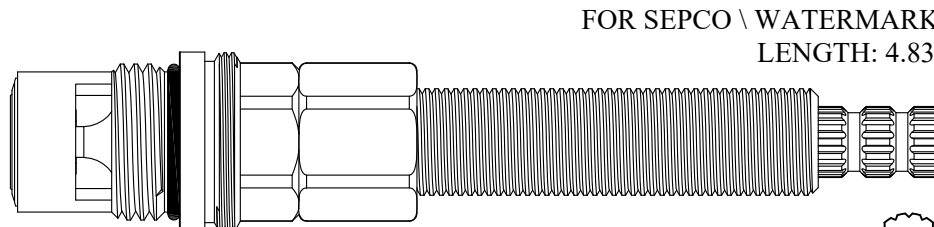

FOR SEPCO \ WATERMARK
LENGTH: 4.83"

15
3-27

410031/ 410032
GASKET: 890170 O-RING INCLUDED
SEAL: 898510-W
DISC SET: 151380-PKG
OEM #
CRT503-C
CRT503-H