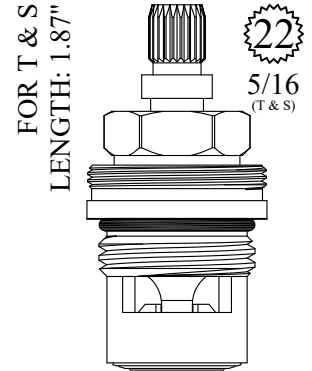

GASKET: 890170 O-RING INCLUDED
SEAL: 898500
DISC SET: 112530-PKG

LF456261
LF456262