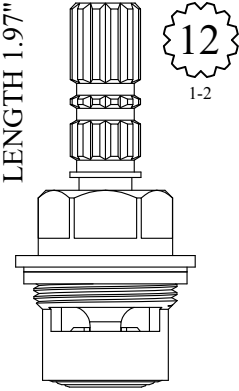

GASKET: 895100 INCLUDED
SEAL: 898500
DISC SET: 112530-PKG

LF458161
LF458162
OEM #
7200H
7201C

FOR T & S
LENGTH: 1.98"