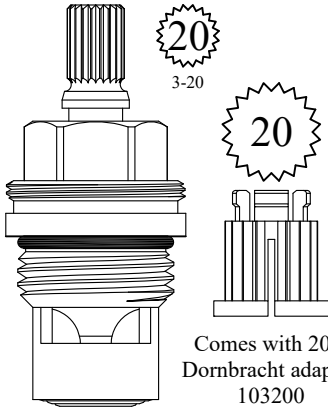

LF459261
LF459262

CERAMIC DISC CARTRIDGES

FOR DORNBRACHT
LENGTH: 2.05"

20
3-20
20
Comes with 20pt
Dornbracht adapter:
103200

GASKET: 890170 O-RING INCLUDED
SEAL: 898500
DISC SET: 112530-PKG

LF459751
LF459752