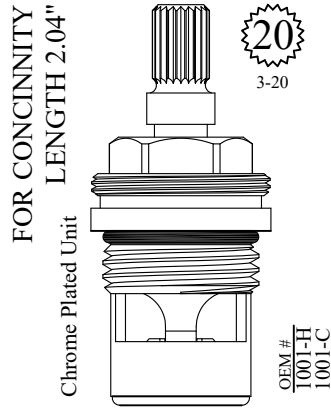

CERAMIC DISC CARTRIDGES

GASKET: 890170 O-RING INCLUDED
SEAL: 898570-W
DISC SET: 151380-PKG

LF459231
LF459232