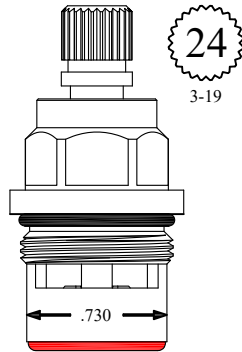

FOR DONNER
LENGTH: 1.75"

GASKET: 890170 O-RING INCLUDED
SEAL: 898570-R/B
DISC SET: 151380-PKG
LF455311
LF455312

FOR GERBER
LENGTH: 1.76"

GASKET: 895180 INCLUDED
SEAL: 898570-R/B
DISC SET: 124290-PKG
LF455911
LF455912