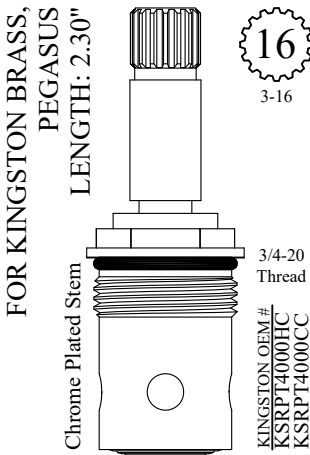

LF462431
LF462432

GASKET: 890170 O-RING INCLUDED
SEAL: 898570-R/B
DISC SET: 151380-PKG

LF461681
LF461682

GASKET: 890160 O-RING INCLUDED
SEAL: 898500
DISC SET: 112530-PKG

LF462901
LF462902

GASKET: 890160 O-RING INCLUDED
SEAL: 898500
DISC SET: 112530-PKG