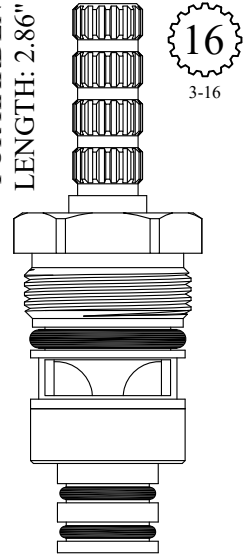

GASKET: 891140 O-RING INCLUDED
DISC SET: 151380-PKG

LF465401
LF465402

OEM #
124 H
123 C

FOR BALOCCHI
LENGTH: 2.87"