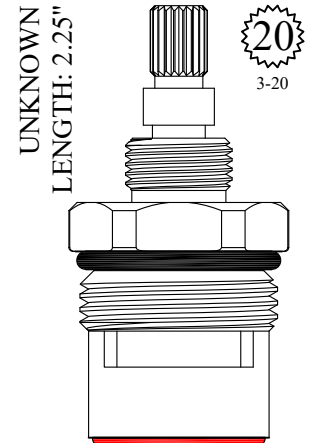

GASKET: 890210 O-RING INCLUDED
SEAL: 898610-R/B
DISC SET: 109850-PKG

401441
401442