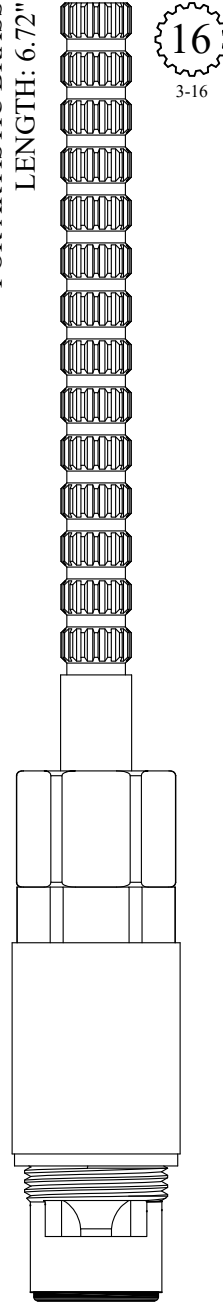

FOR ARTISTIC BRASS
LENGTH: 6.72"