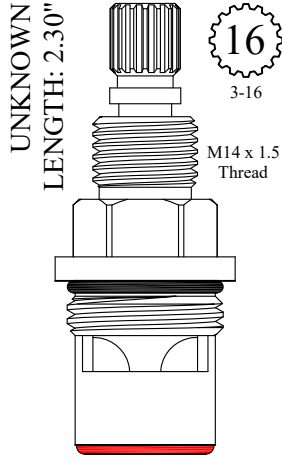

GASKET: 890170 O-RING INCLUDED
SEAL: 898570-R/B
DISC SET: 151380-PKG

LF462641
LF462642