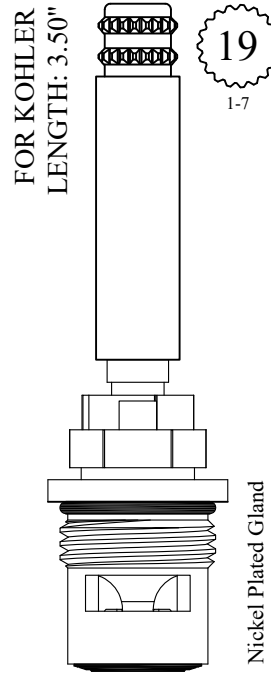

Escutcheon Nut
302740
available

GASKET: 890170 O-RING INCLUDED
SEAL: 898570-R/B
DISC SET: 151380-PKG

LF402741 OEM # 26.59205 605
LF402742 OEM # 26.59203 605

19
1-7

Nickel Plated Gland

GASKET: 890170 O-RING INCLUDED
SEAL: 898510
DISC SET: 151380-PKG