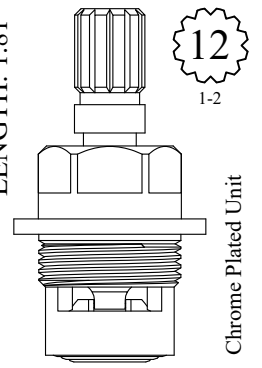

SEAL: 898500
DISC SET: 112530-PKG
LF455981
LF455982