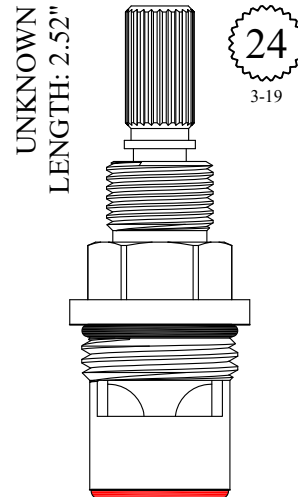

GASKET: 890170 O-RING INCLUDED
SEAL: 898570-R/B
DISC SET: 151380-PKG

LF464351
LF464352