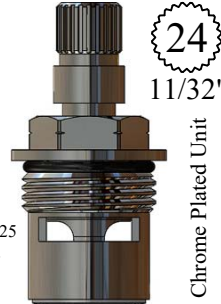

LF450991
LF450992

FOR ARTISTIC BRASS
LENGTH: 1.53"

GASKET: 895100 INCLUDED
SEAL: 898500
DISC SET: 112530-PKG

LF451191
LF451192

UNKNOWN
LENGTH: 1.54"

GASKET: 890150 O-RING INCLUDED
SEAL: 898500
DISC SET: 112530-PKG