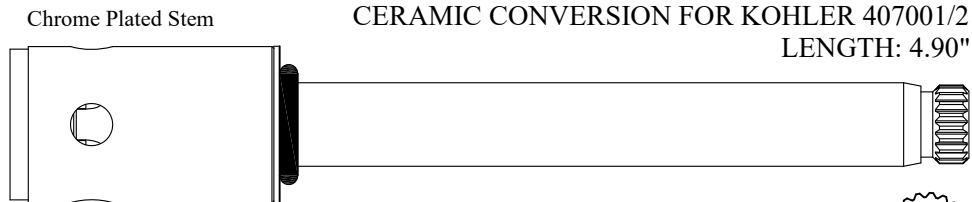

GASKET: 890170 O-RING INCLUDED
SEAL: 898570-R/B
DISC SET: 151380-PKG

16
3-16

FOR JACUZZI
LENGTH: 4.90"

410921/ 410922

GASKET: 890190 O-RING INCLUDED
SEAL: 898550
DISC SET: 151380-PKG

16
1-6

Chrome Plated Stem