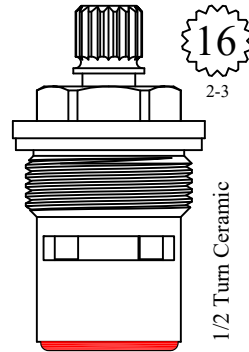

GASKET: 895180 INCLUDED
SEAL: 898570-R/B
DISC SET: 124290-PKG
LF455911
LF455912

FOR GERBER
LENGTH: 1.76"