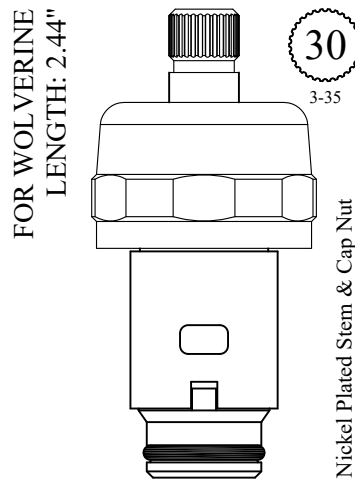

Also available as a RH/LH (Hot/Cold) Kit
LF463321-2

Kit includes: 263321, 263322, 604520

Available: Stem Only
LF263321 / LF263322

Individual item available
cap nut: #763320

30
3-35

LF463321
LF463322

30
3-35