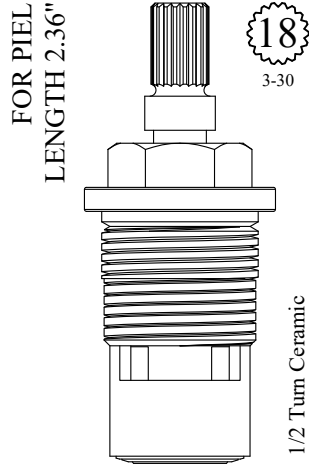

GASKET: 895150 INCLUDED
SEAL: 898510-W
DISC SET: 151380-PKG

LF462661
LF462662