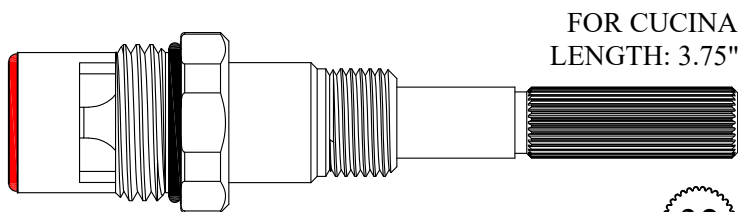

LF468441/ LF468442
GASKET: 890170 O-RING INCLUDED
SEAL: 898570-R/B
DISC SET: 151380-PKG

OEM #
2300-H
2300-C

32
3-23

Two nipple extensions are used in some applications. Order an extra if needed.

Individual item available
9/16-20 x 7/8" ext.
nipple: #118320