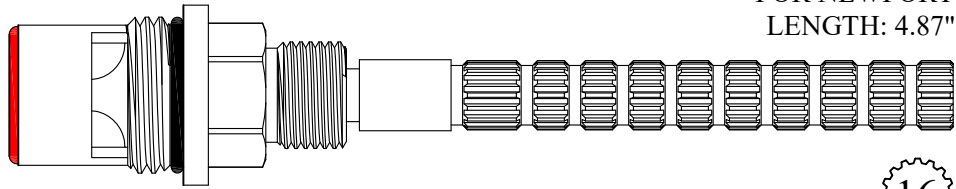

CERAMIC DISC CARTRIDGES

FOR NEWPORT
LENGTH: 4.87"

LF471211/ LF471212

GASKET: 890170 O-RING INCLUDED
SEAL: 898570-R/B
DISC SET: 151380-PKG

16
3-16