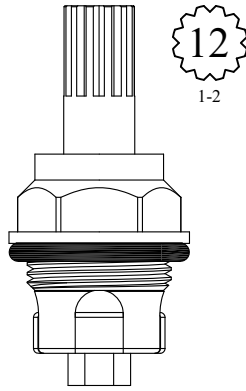

GASKET: 891100 O-RING INCLUDED

LF456331
LF456332
OEM #
910-024
910-025

FOR ELJER
LENGTH 1.98"