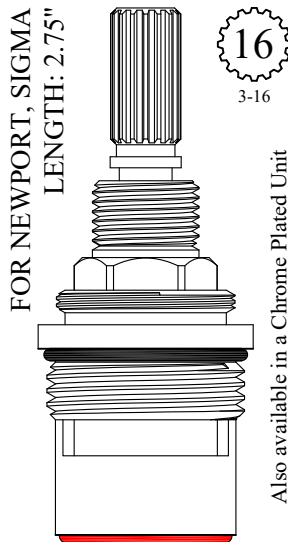

GASKET: 890210 O-RING INCLUDED
SEAL: 898610-R/B
DISC SET: 109850-PKG

401641
401642
OEM #
ODC3 CI
ODC4 CI

16
3-16

GASKET: 890210 O-RING INCLUDED
SEAL: 898610-R/B
DISC SET: 109850-PKG

402461
402462

OEM #
KSRPT5000HC
KSRPT5000CC