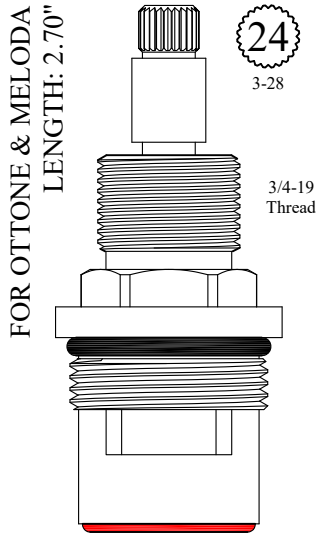

CERAMIC DISC CARTRIDGES

FOR OTTONE & MELODA
LENGTH: 2.70"
GASKET: 891180 O-RING INCLUDED
SEAL: 898610-R/B
DISC SET: 109850-PKG

401471
401472