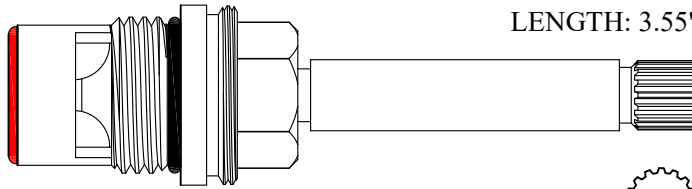

CERAMIC DISC CARTRIDGES

FOR HARRINGTON
LENGTH: 3.55"

402581/ 402582

GASKET: 890170 O-RING INCLUDED
SEAL: 898570-R/B
DISC SET: 151380-PKG

FOR ELJER
LENGTH: 3.58"