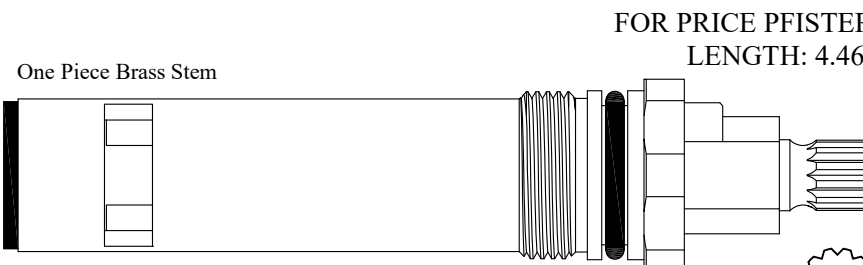

FOR PRICE PFISTER
LENGTH: 4.46"

405421

GASKET: 891150 O-RING INCLUDED
SEAL: 898550
DISC SET: 124290-PKG

OEM #
910-305

12
1-2