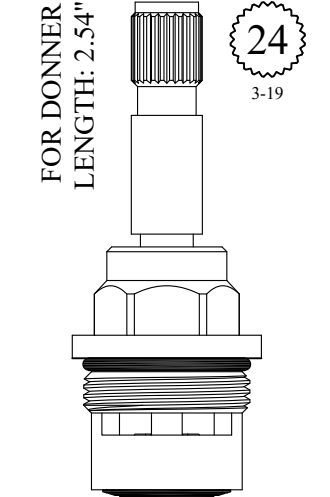

GASKET: 890180 O-RING INCLUDED
SEAL: 898510
DISC SET: 151380-PKG

LF464371
LF464372