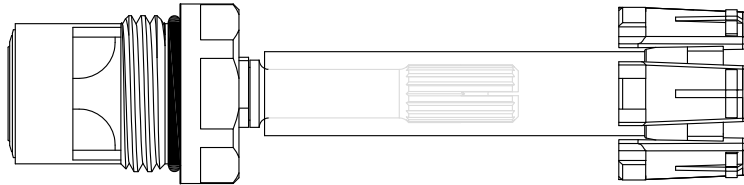

406101

OEM #
28628-0070A

GASKET: 890170 O-RING INCLUDED
SEAL: 898510-W
DISC SET: 151380-PKG

Sleeve: #123430

Kit available with
Extension, Sleeve &
Screw: #123710

Screw: #174190

CERAMIC CONVERSION FOR AMERICAN STANDARD COLONY (LONG)

LENGTH: 3.90"