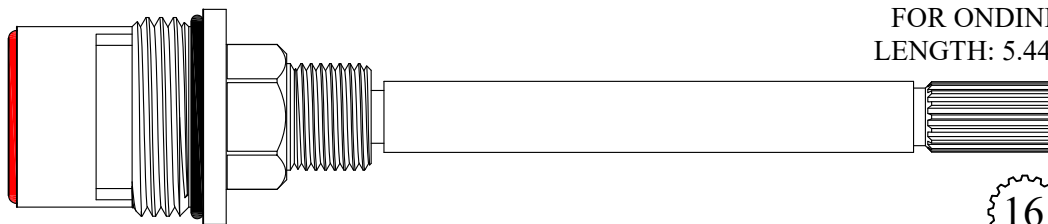

FOR ONDINE
LENGTH: 5.44"

421241/ 421242

GASKET: 890210 O-RING INCLUDED
SEAL: 898610-R/B
DISC SET: 109850-PKG

OEM #
26066-T
26066-2