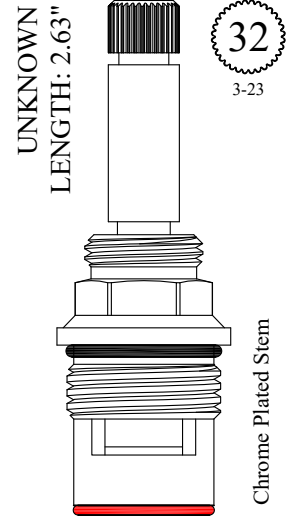

GASKET: 890170 O-RING INCLUDED
SEAL: 898580-R/B
DISC SET: 151380-PKG

LF464651
LF464652

Individual items available
Stem Ext. 1-1/16": #105270-PB
& #105270-CP
Ext. Adap. Screw: #103310