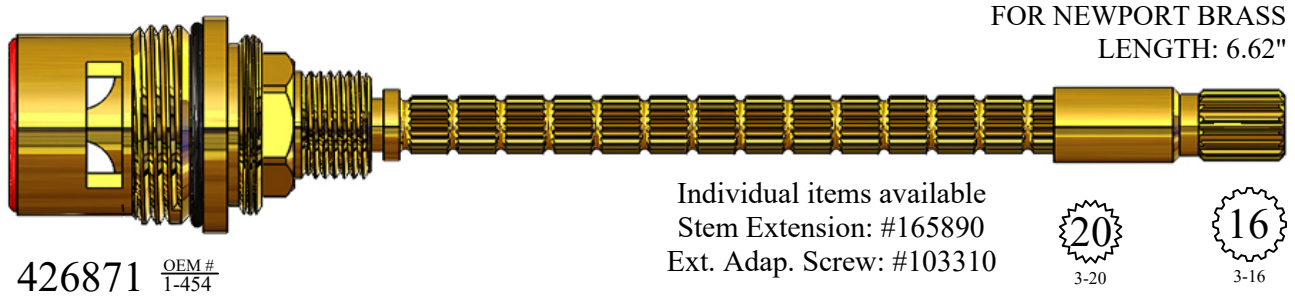

16
1-6

CERAMIC DISC CARTRIDGES

FOR HARDEN
LENGTH: 6.60"

403941/ 403942

16
3-16

Available: Stem Only
203941/ 203942

FOR NEWPORT BRASS
LENGTH: 6.62"

426871 OEM#
1-454