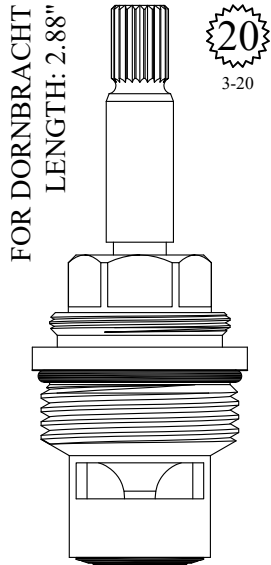

CERAMIC DISC CARTRIDGES

20

Comes with 20pt Dornbracht adapter: 103200

20
3-20

GASKET: 890210 O-RING INCLUDED
SEAL: 898510
DISC SET: 151380-PKG

401691
401692