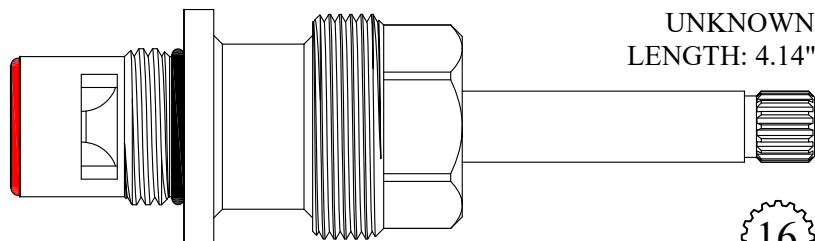

404301/ 404302

GASKET: 890170 O-RING INCLUDED
SEAL: 898580-R/B
DISC SET: 151380-PKG