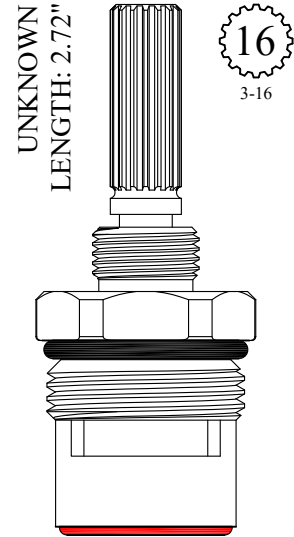

UNKNOWN
LENGTH: 2.72"
GASKET: 891180 O-RING INCLUDED
SEAL: 898610-R/B
DISC SET: 109850-PKG

401561
401562