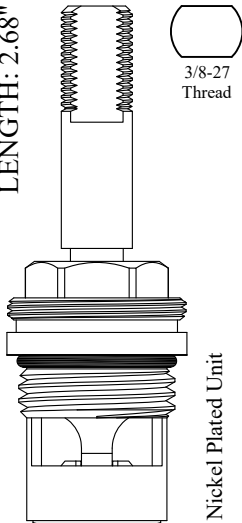

GASKET: 890170 O-RING INCLUDED
SEAL: 898510-W
DISC SET: 151380-PKG

LF464611
LF464612

Nickel Plated Unit

FOR BARBER WILSON
LENGTH: 2.70"