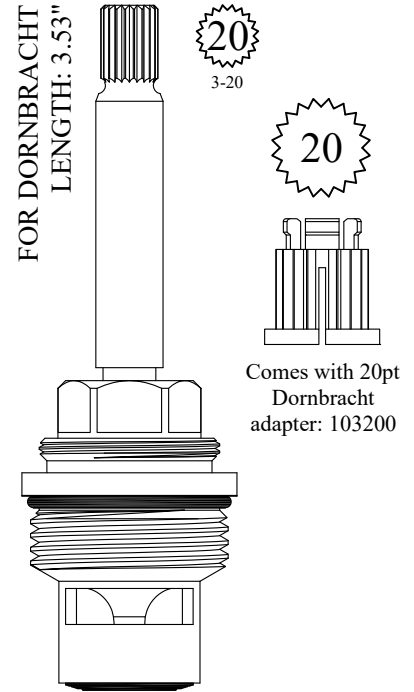

20
3-20

20

Comes with 20pt
Dornbracht
adapter: 103200

GASKET: 890210 O-RING INCLUDED
SEAL: 898510
DISC SET: 151380-PKG

402861 OEM # 9090031390090
402862 OEM # 9090031380090