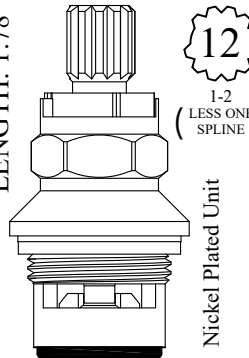

FOR GERBER
LENGTH: 1.76"

GASKET: 895140 INCLUDED
SEAL: 898570-R/B
DISC SET: 151380-PKG
LF455951
LF455952 OEM #
86-987
86-986

FOR PRICE PFISTER
LENGTH: 1.77"

PP11683-LF
PP11684-LF

OEM #
974-2830
974-2850

FOR PRICE PFISTER
LENGTH: 1.78"