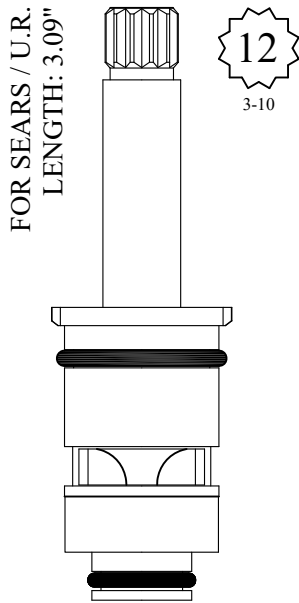

CERAMIC DISC CARTRIDGES

GASKET: 890170 O-RING INCLUDED
SEAL: 151380-PKG

LF467031
LF467032