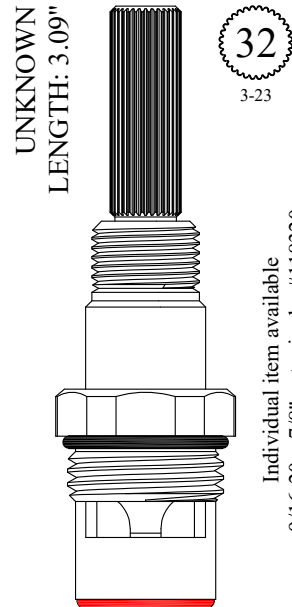

GASKET: 890170 O-RING INCLUDED
SEAL: 898570-R/B
DISC SET: 151380-PKG

LF466441
LF466442