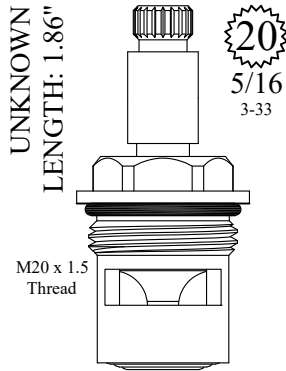

GASKET: 890170 O-RING INCLUDED
SEAL: 898500
DISC SET: 112530-PKG

LF456291
LF456292