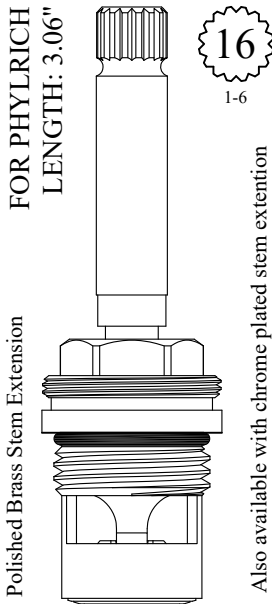

OEM #
011276-45
011277-45

FOR IRWELL
LENGTH: 3.04"

TAPERED
SQUARE

GASKET: 890170 O-RING INCLUDED
SEAL: 898570-R/B
DISC SET: 151380-PKG

LF466801
LF466802

Individual items available
Stem Ext. 1-1/2": #121860-PB
& 121860-CP
Ext. Adap. Screw: #103310