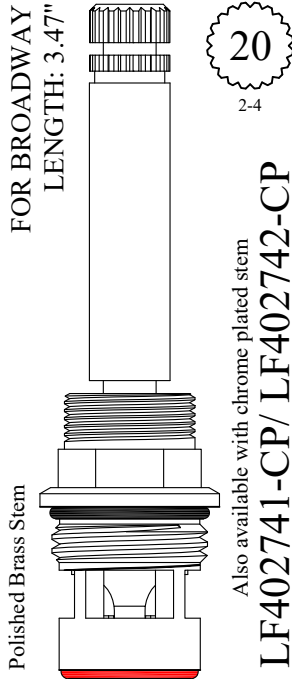

CERAMIC DISC CARTRIDGES

Extension adapter:
131230

20
2-4

Also available with chrome plated stem

LF402741-CP/ LF402742-CP

Escutcheon Nut
302740
available

GASKET: 890170 O-RING INCLUDED
SEAL: 898570-R/B
DISC SET: 151380-PKG

LF402741 OEM # 26.59205 605
LF402742 OEM # 26.59203 605