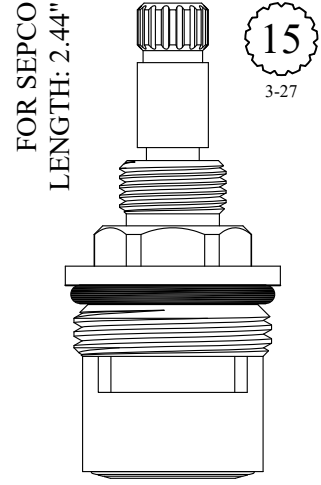

15
3-27

GASKET: 891180 O-RING INCLUDED
SEAL: 898520
DISC SET: 109850-PKG

401251
401252
OEM #
CRT508-H
CRT508-C

Also available as a RH/LH (Hot/Cold) Kit
LF463321-2

Kit includes: 263321, 263322, 604520

Available: Stem Only
LF263321 / LF263322

Individual item available
cap nut: #763320