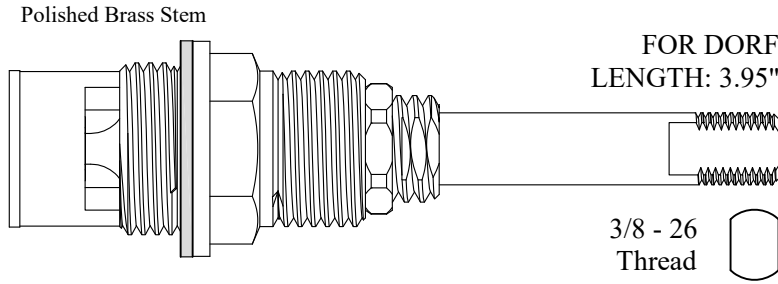

OEM #
00A2361

3/8 - 27
Thread

UNKNOWN
LENGTH: 3.92"

403631/ 403632

GASKET: 890170 O-RING INCLUDED
SEAL: 898580-R/B
DISC SET: 151380-PKG

Individual item available
9/16-20 x 2.0" ext. nipple: #135260

16
1-6

CERAMIC DISC CARTRIDGES