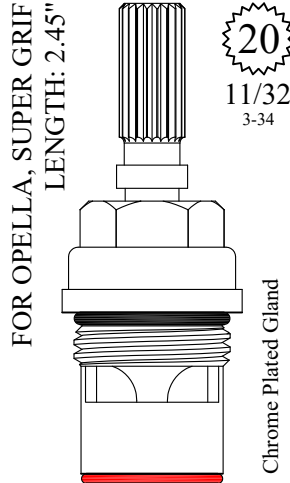

GASKET: 890170 O-RING INCLUDED
SEAL: 898580-R/B
DISC SET: 151380-PKG

LF463641
LF463642
OPELLA #
500.348
500.150