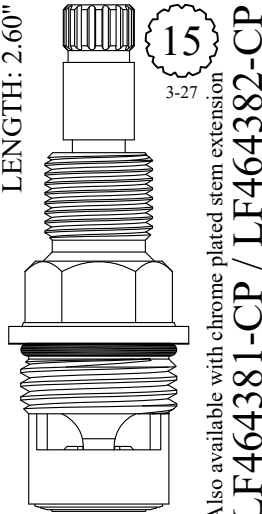

GASKET: 890170 O-RING INCLUDED
SEAL: 898510-W
DISC SET: 151380-PKG

LF464381
LF464382

Also available with chrome plated stem extension
LF464381-CP / LF464382-CP

FOR GIANGI
SIGN OF THE CRAB
LENGTH: 2.60"