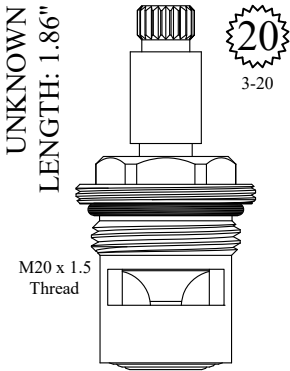

GASKET: 890170 O-RING INCLUDED
SEAL: 898500
DISC SET: 112530-PKG

LF456271
LF456272