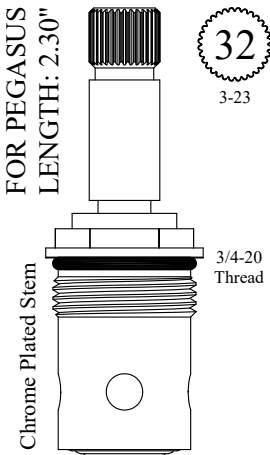

GASKET: 890160 O-RING INCLUDED
SEAL: 898500
DISC SET: 112530-PKG

LF462901
LF462902