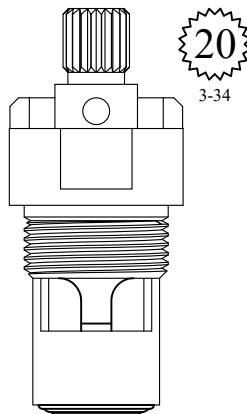

GASKET: 890170 O-RING INCLUDED
SEAL: 898510-W
DISC SET: 151380-PKG

LF459191
LF459192

FOR MANGORI
LENGTH: 2.07"

20
3-34

SEAL: 898500
DISC SET: 112530-PKG

LF459471
LF459472

FOR KINGSTON BRASS
WELLINGTON
LENGTH: 2.08"