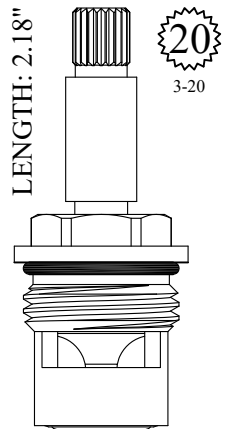

401121
401122

FOR STERLING FAUCET
LENGTH: 2.18"

GASKET: 890180 O-RING INCLUDED

LF458181
LF458182

UNKNOWN
LENGTH: 2.18"

GASKET: 890170 O-RING INCLUDED
SEAL: 898500
DISC SET: 112530-PKG

LF459551
LF459552

UNKNOWN
LENGTH: 2.18"