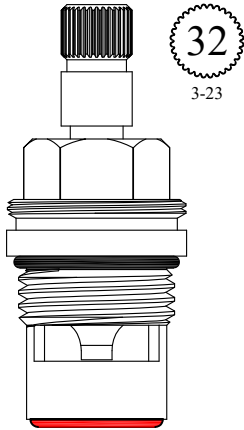

CERAMIC DISC CARTRIDGES

UNKNOWN
LENGTH: 2.16"

GASKET: 890170 O-RING INCLUDED
SEAL: 898570-R/B
DISC SET: 151380-PKG

LF459361
LF459362

FOR GLACIER BAY
LENGTH: 2.17"