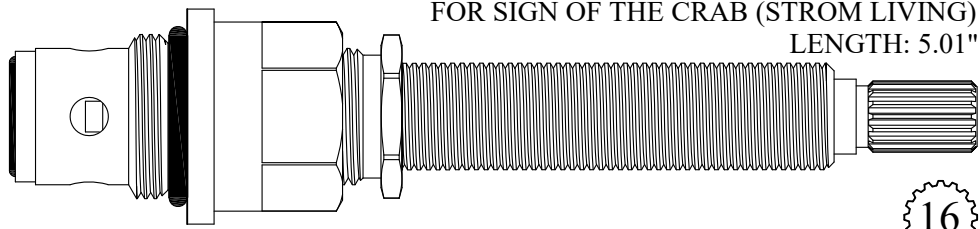

Not Available, Use 414421 / 414422

FOR SAYCO
LENGTH: 5.04"

414421/ 414422

GASKET: 890170 O-RING INCLUDED
DISC SET: 151380-PKG

CERAMIC DISC CARTRIDGES

Chrome Plated Stem

FOR SIGN OF THE CRAB (STROM LIVING)
LENGTH: 5.01"