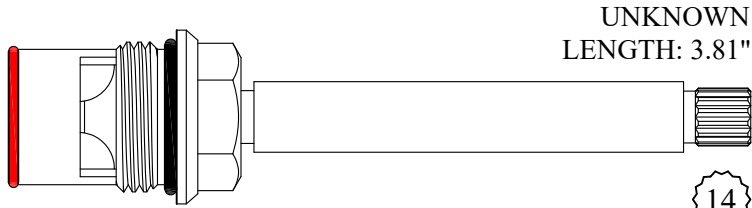

CERAMIC DISC CARTRIDGES

UNKNOWN
LENGTH: 3.81"

LF403461/ LF403462

14
5/16

GASKET: 890170 O-RING INCLUDED
SEAL: 898580-R/B
DISC SET: 151380-PKG

FOR AMERICAN STANDARD
MIN. LENGTH: 3.81"
MAX. LENGTH: 4.81"

All Brass Unit - No Plastic