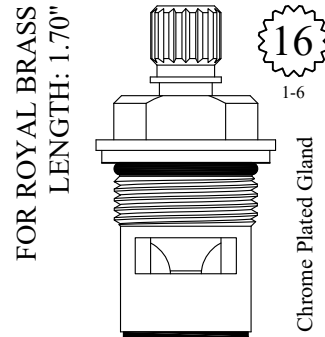

GASKET: 890160 O-RING INCLUDED
SEAL: 898540
DISC SET: 112530-PKG

LF451501
LF451502

OEM #
U-104-R OLD
U-106-R NEW