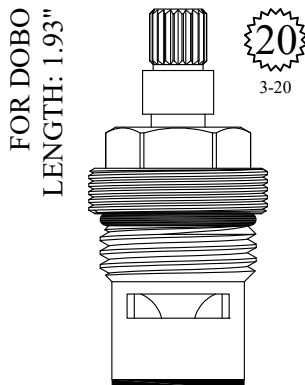

GASKET: 890170 O-RING INCLUDED
SEAL: 853030
DISC SET: 151380-PKG

LF456391
LF456392