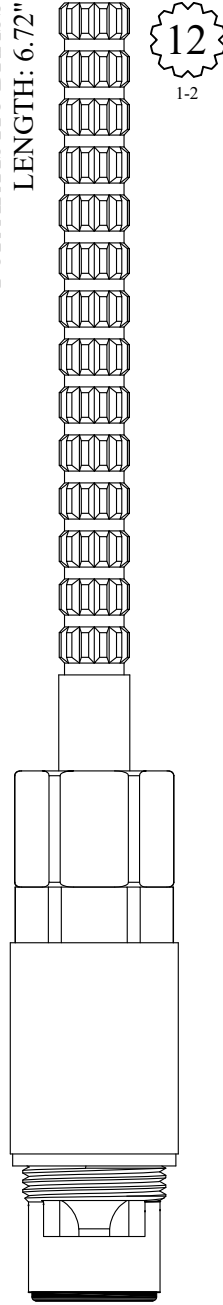

CERAMIC DISC CARTRIDGES

FOR CONCINITY
LENGTH: 6.72"

Individual items available Stem Ext. 5.00": #136050
Ext. Adap. Screw: #103310

FOR ARTISTIC BRASS
LENGTH: 6.72"

FOR ARTISTIC BRASS
LENGTH: 6.72"

FOR HARDEN
LENGTH: 7.88"

GASKET: 890210 O-RING INCLUDED
SEAL: 898520
DISC SET: 109850-PKG

428031
428032

GASKET: 895100 GASKET INCLUDED
SEAL: 898540
DISC SET: 112530-PKG

427301
427302

OEM #
RK-0640-0-1
RK-0640-1-1

GASKET: 895100 GASKET INCLUDED
SEAL: 898540
DISC SET: 112530-PKG

427331
427332

GASKET: 891140 O-RING INCLUDED
DISC SET: 151380-PKG

428201
428202

OEM #
134 C
135 H