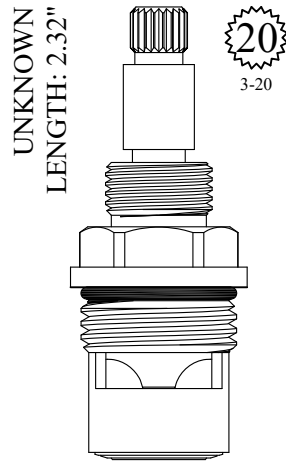

15
3-27

GASKET: 890170 O-RING INCLUDED
SEAL: 898510-W
DISC SET: 151380-PKG

LF459721
LF459722

OEM #
CRT502-H
CRT502-C

UNKNOWN
LENGTH: 2.32"

20
3-20

GASKET: 890170 O-RING INCLUDED
SEAL: 898510-W
DISC SET: 151380-PKG