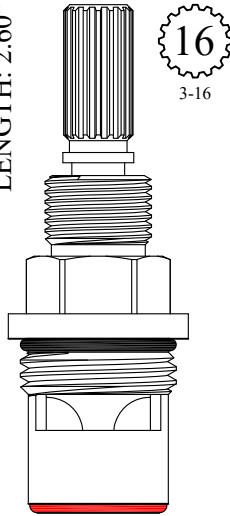

Tapped 10-24

FOR KINGSTON BRASS
LENGTH: 2.60"

GASKET: 890170 O-RING INCLUDED
SEAL: 898570-R/B
DISC SET: 151380-PKG

LF463441
LF463442

FOR NEWPORT, SANTEC, PHYLRICH
LENGTH: 2.60"

GASKET: 890170 O-RING INCLUDED
SEAL: 898510-W
DISC SET: 151380-PKG