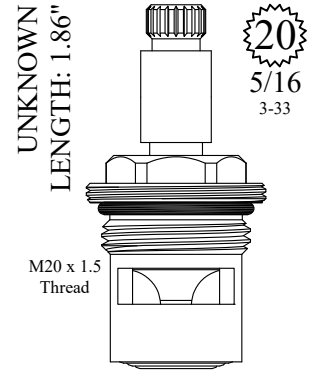

GASKET: 890170 O-RING INCLUDED
SEAL: 898500
DISC SET: 112530-PKG

LF456251
LF456252