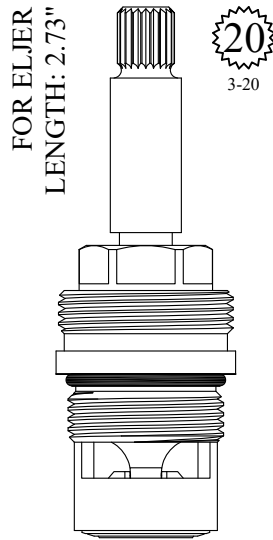

FOR ELJER
LENGTH: 2.73"
GASKET: 890170 O-RING INCLUDED
SEAL: 898510
DISC SET: 151380-PKG

LF464921
LF464922

OEM #
491-2607-00