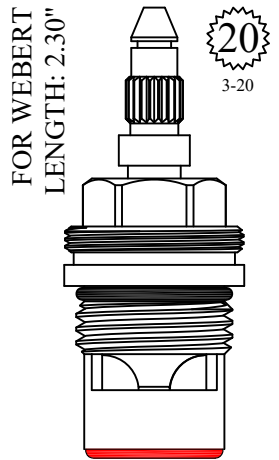

GASKET: 890170 O-RING INCLUDED
SEAL: 898570-R/B
DISC SET: 151380-PKG

LF461681
LF461682