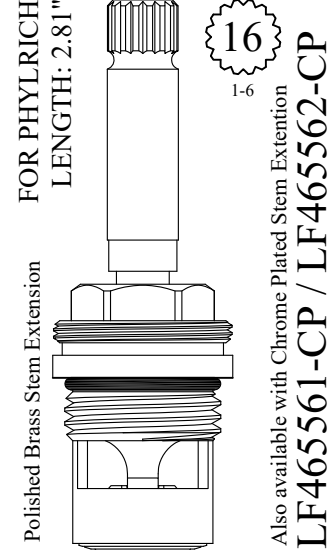

GASKET: 890170 O-RING INCLUDED
SEAL: 898510-W
DISC SET: 151380-PKG

LF465561
LF465562

Also available with Chrome Plated Stem Extension
LF465561-CP / LF465562-CP

CERAMIC DISC CARTRIDGES

FOR ELIZABETHAN CLASSICS
LENGTH: 2.86"