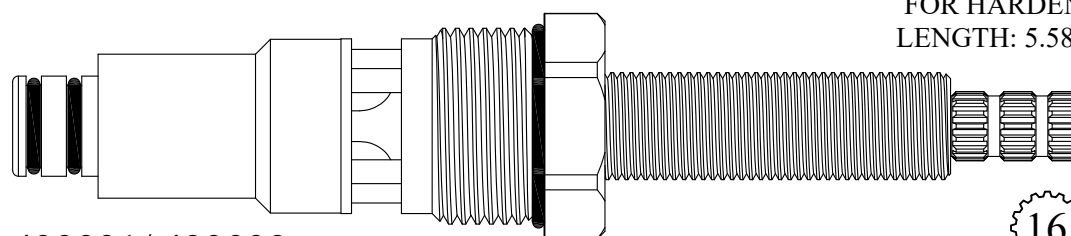

1/2 Turn Ceramic

FOR GERBER
LENGTH: 5.56"

16
2-3

422411/ 422412

GASKET: 895180 INCLUDED
SEAL: 898570-R/B
DISC SET: 124290-PKG

OEM #
98-705 or 98-006
98-709

FOR HARDEN
LENGTH: 5.58"

16
3-16