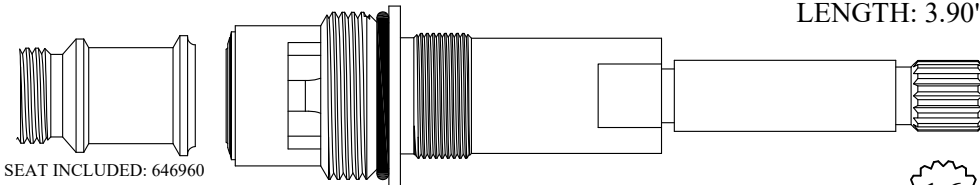

LENGTH: 3.90"

SEAT INCLUDED: 646960

403481

GASKET: 890180 O-RING INCLUDED
SEAL: 898510-W
DISC SET: 151380-PKG

16
1-6

FOR JACUZZI
LENGTH: 3.92"

403821/ 403822

GASKET: 890190 O-RING INCLUDED
SEAL: 898550
DISC SET: 151380-PKG