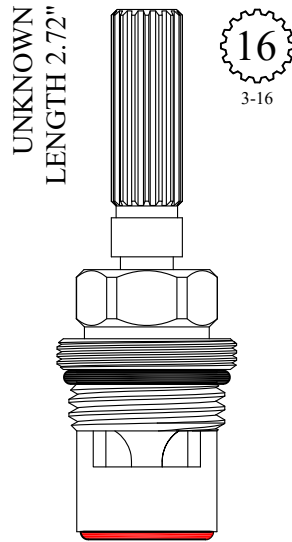

UNKNOWN
LENGTH: 2.72"
GASKET: 890170 O-RING INCLUDED
SEAL: 898570-R/B
DISC SET: 151380-PKG

LF464931
LF464932