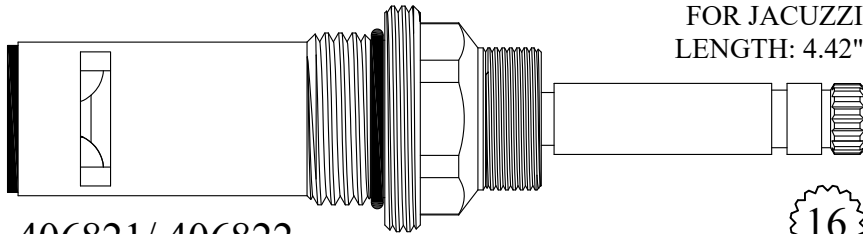

410911/ 410912

GASKET: 890190 O-RING INCLUDED
SEAL: 898550
DISC SET: 151380-PKG

3/8 - 27
Thread

CERAMIC DISC CARTRIDGES

FOR JACUZZI
LENGTH: 4.42"

406821/ 406822

GASKET: 890190 O-RING INCLUDED
SEAL: 898550
DISC SET: 151380-PKG