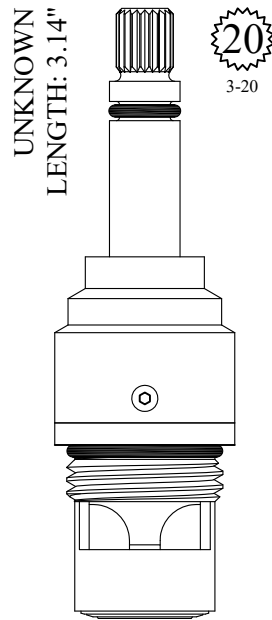

GASKET: 890170 O-RING INCLUDED
SEAL: 898510
DISC SET: 151380-PKG

LF466941
LF466942