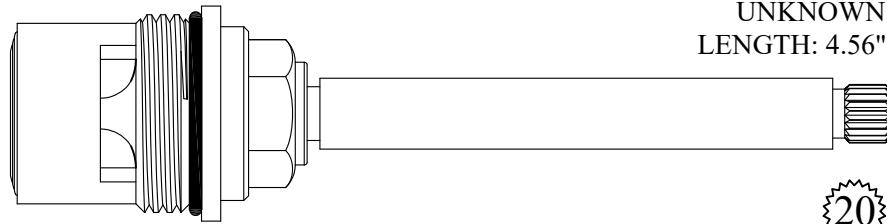

UNKNOWN
LENGTH: 4.56"

20
3-20

426271/ 426272

GASKET: 890210 O-RING INCLUDED
SEAL: 898520
DISC SET: 109850-PKG