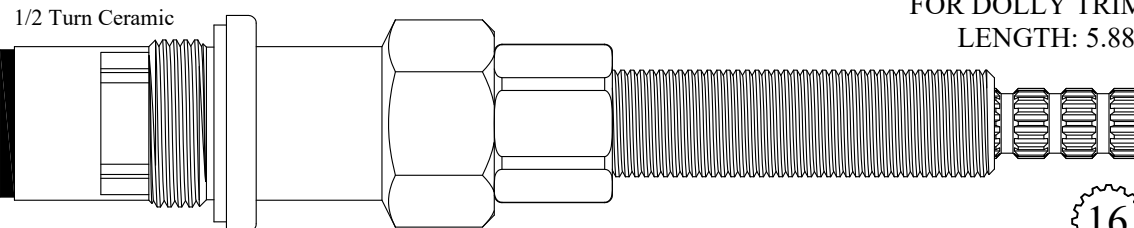

421641/ 421642

GASKET: 895390 INCLUDED
SEAL: 898550
DISC SET: 124290-PKG