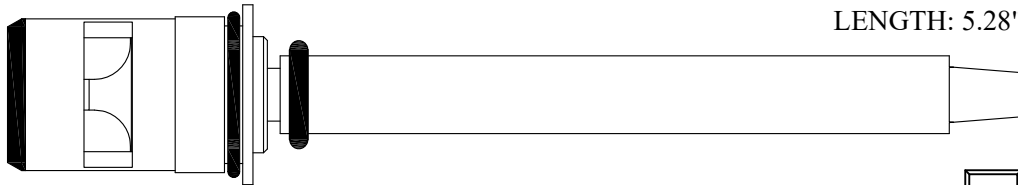

FOR CHICAGO
LENGTH: 5.28"

LF475411/ LF475412

GASKET: 890170 O-RING INCLUDED
SEAL: 898590 & LF132250
DISC SET: 151380-PKG

TAPERED
SQUARE