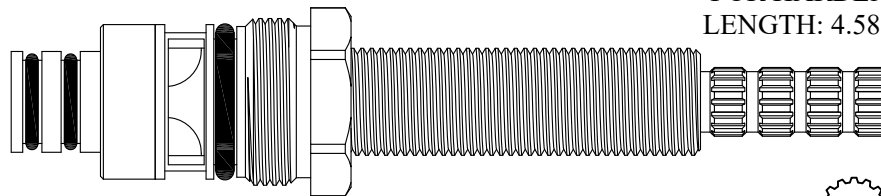

FOR HARDEN
LENGTH: 4.58"

16
3-16

408011/ 408012

OEM #
132 C
132 H

GASKET: 891140 O-RING INCLUDED
DISC SET: 151380-PKG