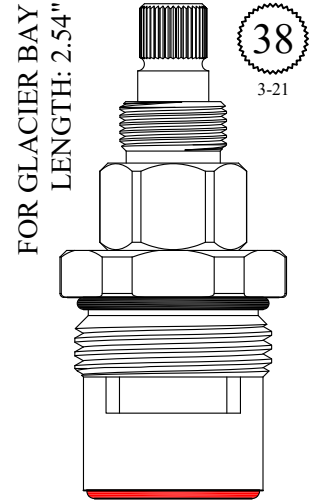

GASKET: 890200 O-RING INCLUDED
SEAL: 898610-R/B
DISC SET: 109850-PKG

401421
401422
OEM #
A507173N
A507174N

Individual items available
Stem Ext.: #118760
Esc Cap Nut: #124940