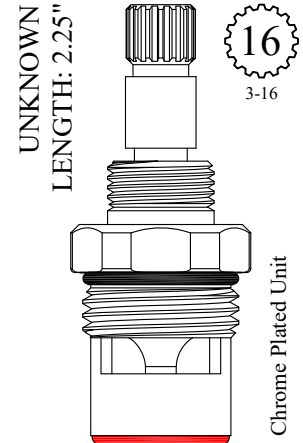

GASKET: 890170 O-RING INCLUDED
SEAL: 898570-R/B
DISC SET: 151380-PKG

LF462311
LF462312