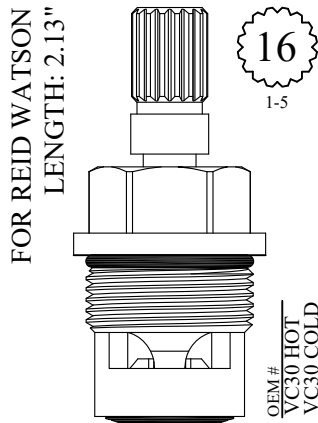

GASKET: 890180 O-RING INCLUDED
SEAL: 898510
DISC SET: 151380-PKG

LF459451
LF459452