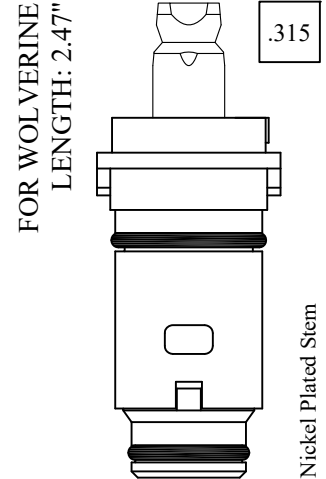

.315

LF463361
LF463362