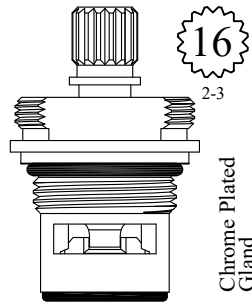

FOR KOHLER
LENGTH: 1.47"

GASKET: 890170 INCLUDED
SEAL: 898580-R/B

KO11158
KO11159

OEM #
76672
76671

FOR SAYCO
LENGTH: 1.49"

GASKET: 890170 O-RING INCLUDED
SEAL: 898540
DISC SET: 112530-PKG

LF451231
LF451232