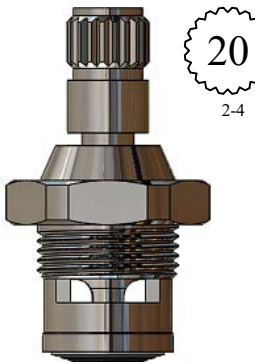

GASKET: 895100 INCLUDED
SEAL: 898510
DISC SET: 112530-PKG
LF455611
LF455612

OEM #
BKF-8W-HVC-G
BKF-8W-CVC-G

FOR AQUADIS
LENGTH: 1.80"
M18 x 1.25
Thread