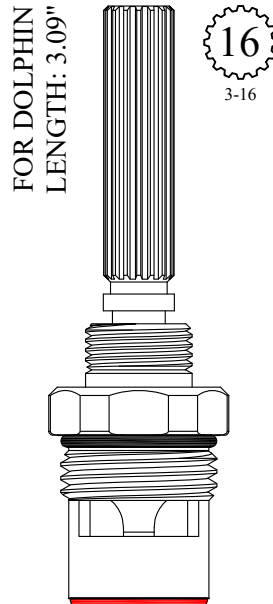

FOR DOLPHIN
LENGTH: 3.09"

16
3-16

GASKET: 890170 O-RING INCLUDED
SEAL: 898570-R/B
DISC SET: 151380-PKG

LF466421
LF466422