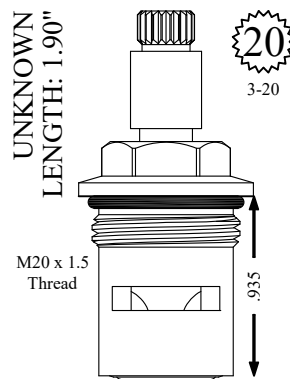

FOR DELTA
LENGTH: 1.90"

DE10433

OEM #
RP8230

UNKNOWN
LENGTH: 1.90"

GASKET: 890170 O-RING INCLUDED
SEAL: 898500
DISC SET: 112530-PKG

LF456881
LF456882

FOR AMERICAN STANDARD
LENGTH: 1.90"

AS10180