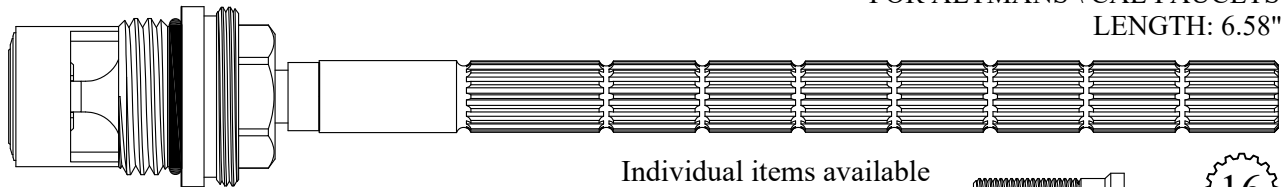

426881/ 426882

GASKET: 890170 O-RING INCLUDED
SEAL: 898510-W
DISC SET: 151380-PKG

Individual items available
Stem Ext. 5.00": #118290
Ext. Adap. Screw: #103310

16
3-16

FOR PHYLRICH
LENGTH: 6.58"