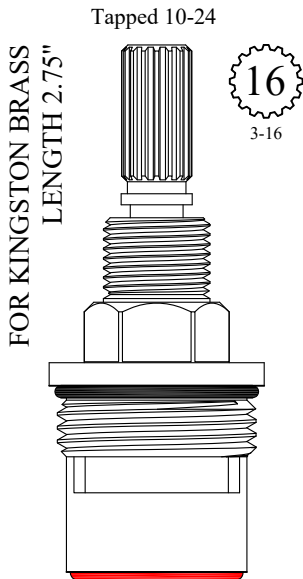

16
3-16

GASKET: 890210 O-RING INCLUDED
SEAL: 898610-R/B
DISC SET: 109850-PKG

402461
402462

OEM #
KSRPT5000HC
KSRPT5000CC