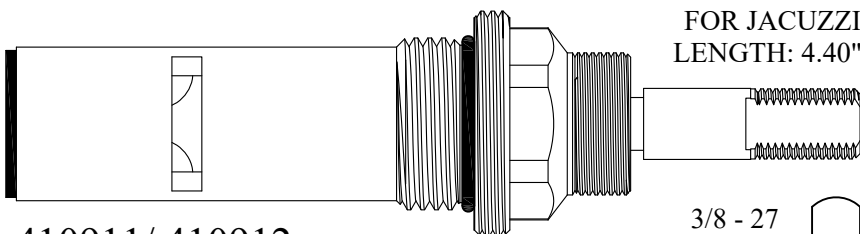

FOR JACUZZI
LENGTH: 4.40"

410911/ 410912

GASKET: 890190 O-RING INCLUDED
SEAL: 898550
DISC SET: 151380-PKG

3/8 - 27
Thread