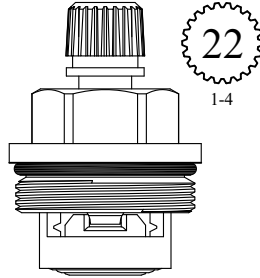

BARRY E.  WALTER SR. CO.

CERAMIC
DISC
CARTRIDGES

CERAMIC DISC CARTRIDGES

FOR MOUNTAIN
LENGTH: 1.28"

GASKET: 890170 O-RING INCLUDED
SEAL: 898540
DISC SET: 112530-PKG

LF450301
LF450302

OEM #
DHM32324
DHM32325

FOR AMERICAN STANDARD
LENGTH: 1.39"

Ceramic Conversion for:

Aqua-Seal

GASKET: 890180 O-RING INCLUDED
SEAL: 898500
DISC SET: 112530-PKG

LF450931
LF450932

SEAT INCLUDED: LF646950

FOR ARTISTIC BRASS
LENGTH: 1.40"