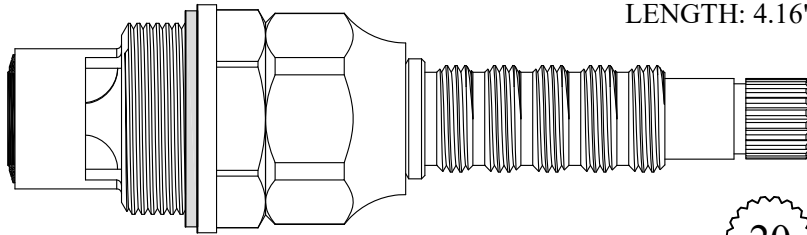

CERAMIC DISC CARTRIDGES

CERAMIC CONVERSION FOR BROADWAY COMPRESSION

LENGTH: 4.16"

404621

GASKET INCLUDED: 895550
SEAL: 898510
DISC SET: 151380-PKG

20
2-4