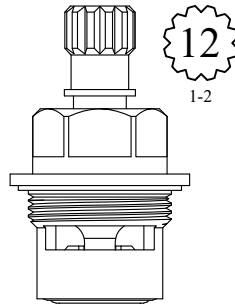

GASKET: 895100 INCLUDED
SEAL: 898500
DISC SET: 112530-PKG

LF451191
LF451192

UNKNOWN
LENGTH: 1.54"