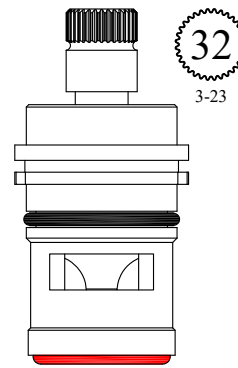

GASKET: 890170 O-RING INCLUDED
SEAL: 898570-R/B
DISC SET: 151380-PKG
LF456221
LF456222

FOR PREMIER
LENGTH: 1.81"