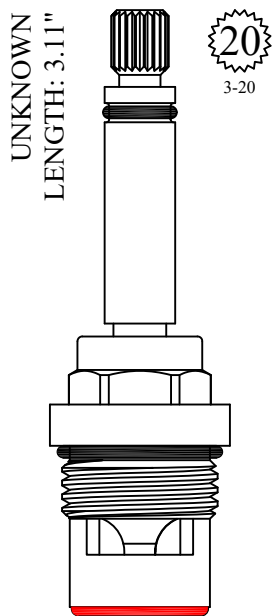

GASKET: 890170 O-RING INCLUDED
SEAL: 898570-R/B
DISC SET: 151380-PKG

LF466931
LF466932