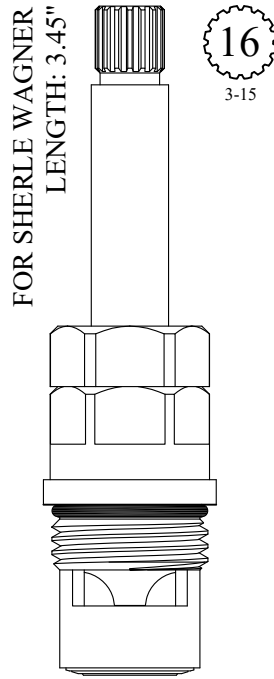

GASKET: 890170 O-RING INCLUDED
SEAL: 898510-W
DISC SET: 151380-PKG

LF468521
LF468522