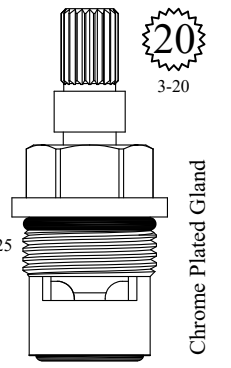

OEM #
52000
52001

TAPERED
SQUARE

FOR BK RESOURCES \ CHG
LENGTH: 1.79"

GASKET: 895100 INCLUDED
SEAL: 898510
DISC SET: 112530-PKG
LF455611
LF455612

OEM #
BKF-8W-HVC-G
BKF-8W-CVC-G

FOR AQUADIS
LENGTH: 1.80"
M18 x 1.25
Thread