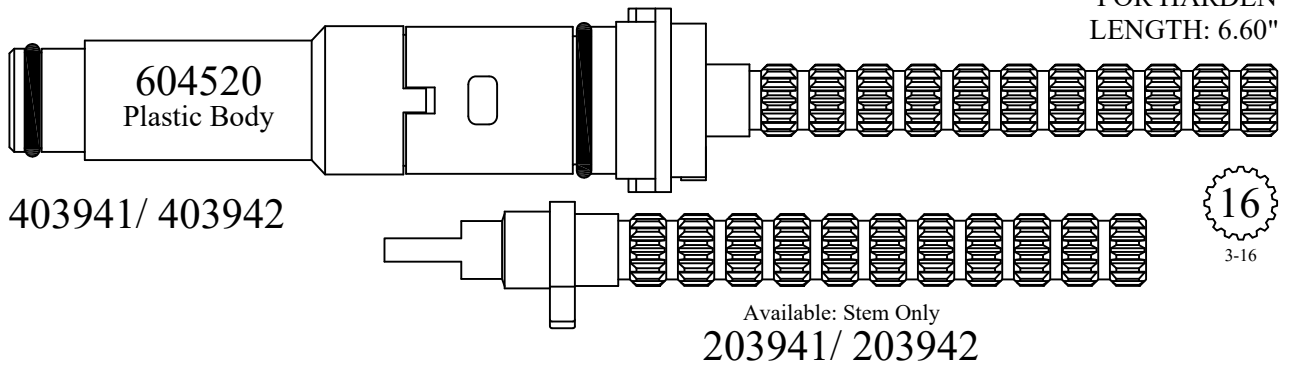

CERAMIC DISC CARTRIDGES

FOR HARDEN
LENGTH: 6.60"

403941/ 403942

16
3-16

Available: Stem Only
203941/ 203942