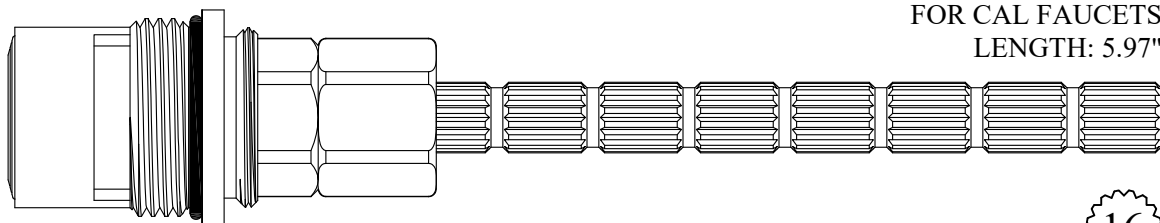

FOR CAL FAUCETS
LENGTH: 5.97"

421661/ 421662

GASKET: 890210 O-RING INCLUDED
SEAL: 898520
DISC SET: 109850-PKG

OEM #
CART-RT-RTC
CART-RT-LTC

16
1-6