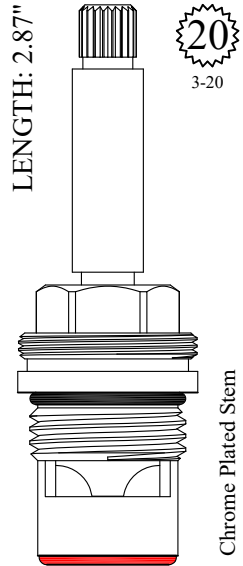

Chrome Plated Stem

GASKET: 890170 O-RING INCLUDED
SEAL: 898570-R/B
DISC SET: 151380-PKG

LF465371
LF465372