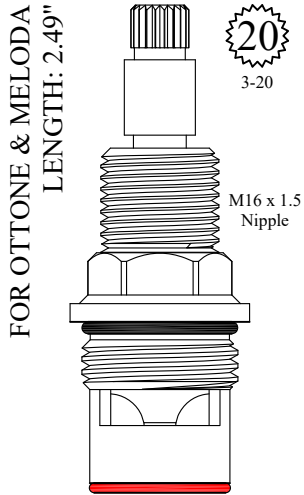

CERAMIC DISC CARTRIDGES

GASKET: 890170 O-RING INCLUDED
SEAL: 898580-R/B
DISC SET: 151380-PKG

LF462841
LF462842