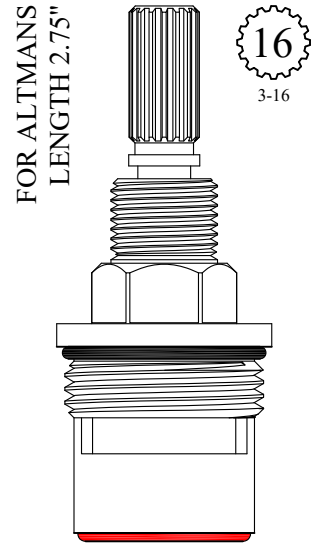

16
3-16

GASKET: 890210 O-RING INCLUDED
SEAL: 898610-R/B
DISC SET: 109850-PKG

401641
401642
OEM #
ODC3 CI
ODC4 CI