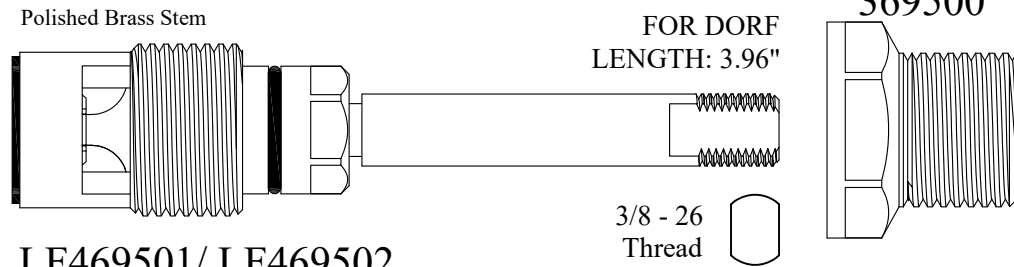

LF469501/ LF469502

DISC SET: 151380-PKG
GASKET: 895370

Also available with a Polished Chrome Plated Stem
LF469501-CP / LF469502-CP