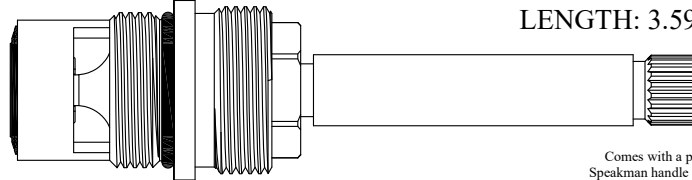

CERAMIC DISC CARTRIDGES

FOR HARRINGTON
LENGTH: 3.55"

402581/ 402582

GASKET: 890170 O-RING INCLUDED
SEAL: 898570-R/B
DISC SET: 151380-PKG

FOR ELJER
LENGTH: 3.58"

402911/ 402912

GASKET: 890170 O-RING INCLUDED
SEAL: 898510
DISC SET: 151380-PKG

OEM #
491-2608-00

Chrome Plated Unit

FOR SPEAKMAN
LENGTH: 3.59"

402951/ 402952

GASKET: 890170 O-RING INCLUDED
SEAL: 898510
DISC SET: 151380-PKG

OEM #
G05-0570 / G05-0692
G05-0571 / G05-0693

Comes with a plastic
Speakman handle bushing

Chrome Plated Unit

FOR SPEAKMAN
LENGTH: 3.59"

402961/ 402962

GASKET: 890170 O-RING INCLUDED
SEAL: 898510
DISC SET: 151380-PKG

FOR JADO
LENGTH: 3.59"

402971/ 402972

GASKET: 890210 O-RING INCLUDED
SEAL: 898520
DISC SET: 109850-PKG

OEM #
H960935.191