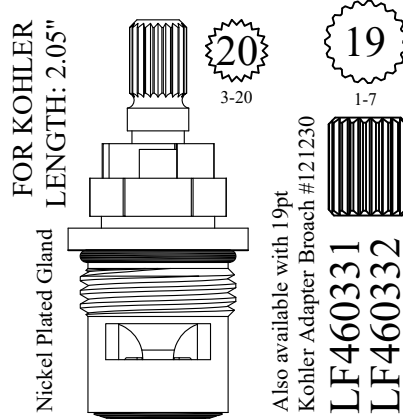

GASKET: 890170 O-RING INCLUDED
SEAL: 898510
DISC SET: 151380-PKG

LF459331
LF459332

IMPORT VERSION
KO11101-LF
KO11102-LF