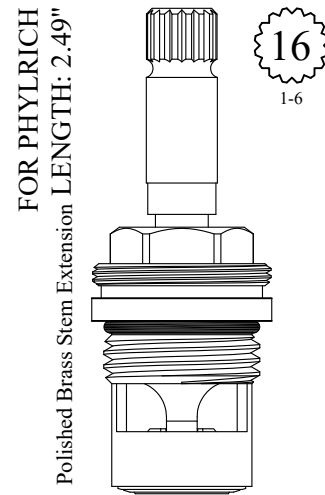

GASKET: 890170 O-RING INCLUDED
SEAL: 898510-W
DISC SET: 151380-PKG

LF463651
LF463652

Also available with chrome plated stem extension
LF463651-CP / LF463652-CP