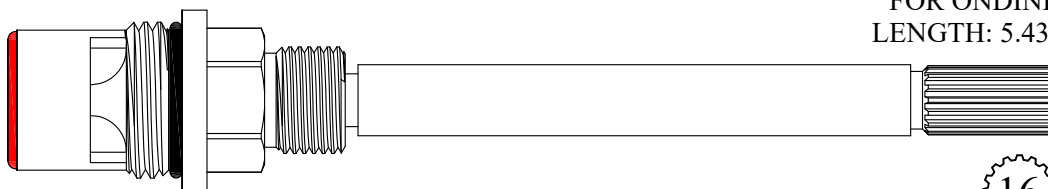

FOR ONDINE
LENGTH: 5.43"

421221/ 421222

GASKET: 890170 O-RING INCLUDED
SEAL: 898570-R/B
DISC SET: 151380-PKG

OEM #
26067-1
26067-2