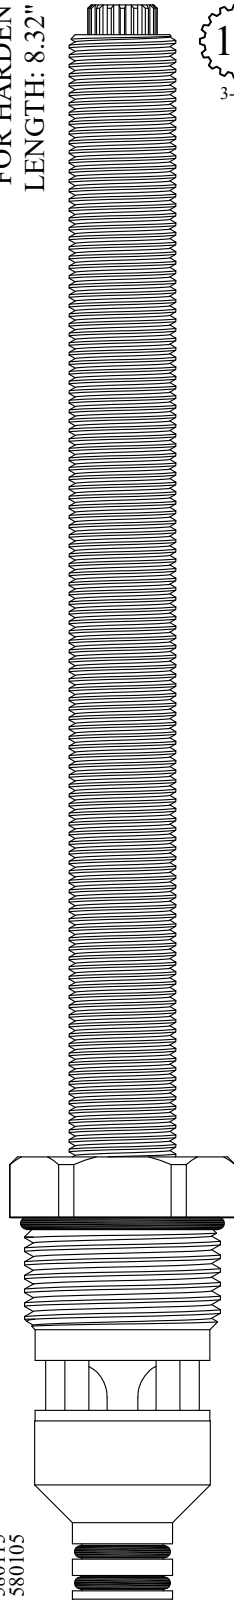

DISC SET: 151380-PKG

428211
428212

FOR HARDEN
LENGTH: 8.32"

16
3-16

OEM #
580115
580105

GASKET: 890210 O-RING INCLUDED
DISC SET: 151380-PKG

428111
428112

FOR CAL FAUCETS
LENGTH: 8.85"

16
3-16