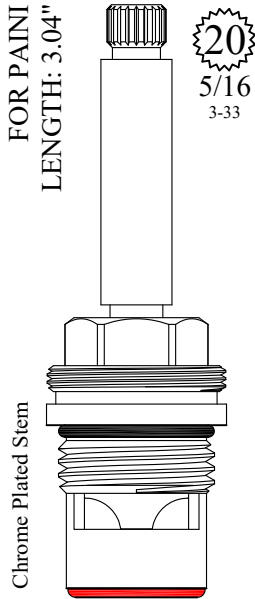

CERAMIC DISC CARTRIDGES

FOR PAINI
LENGTH: 3.04"

20
5/16
3-33

Also available with Brushed Nickel Stem
LF465351-BN / LF465352-BN
Also available with Polished Nickel Stem
LF465351-PN / LF465352-PN

GASKET: 890170 O-RING INCLUDED
SEAL: 898570-R/B
DISC SET: 151380-PKG

LF467371
LF467372