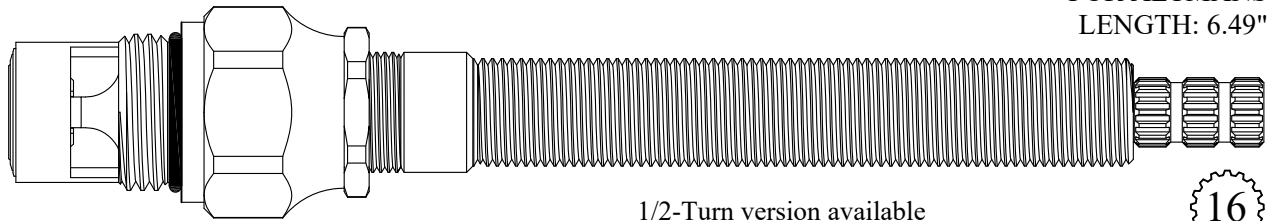

426841/ 426842

GASKET: 890170 O-RING INCLUDED
SEAL: 898510-W
DISC SET: 151380-PKG

1/2-Turn version available
426891/ 426892

GASKET: 890170 O-RING INCLUDED
SEAL: 898510-W
DISC SET: 124290-PKG

16
3-16

FOR ALTMANS \ CAL FAUCETS
LENGTH: 6.58"