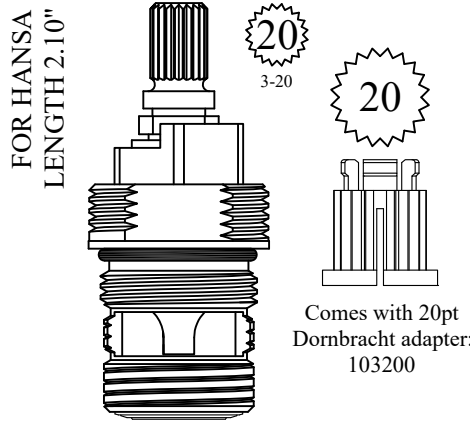

Comes with 20pt
Dornbracht adapter:
103200

GASKET: 890170 O-RING INCLUDED
SEAL: 898510-W
DISC SET: 151380-PKG

LF459831
LF459832