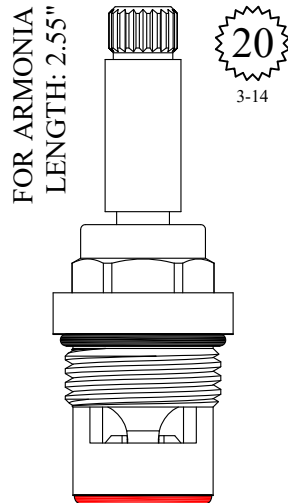

GASKET: 890170 O-RING INCLUDED
SEAL: 898570-R/B
DISC SET: 151380-PKG

LF462881
LF462882