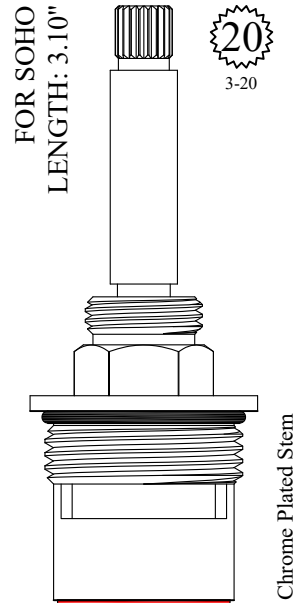

GASKET: 890210 O-RING INCLUDED
SEAL: 898610-R/B
DISC SET: 109850-PKG

402351
402352

Individual item available
Esc Cap Nut: #124940