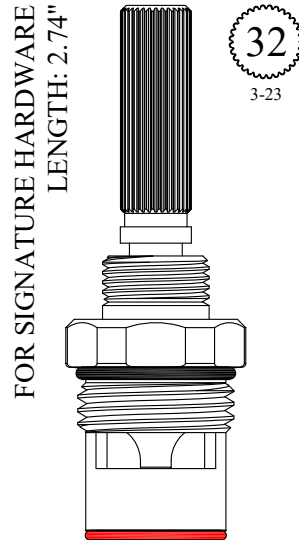

FOR SIGNATURE HARDWARE
LENGTH: 2.74"
GASKET: 890170 O-RING INCLUDED
SEAL: 898570-R/B
DISC SET: 151380-PKG

LF464421
LF464422