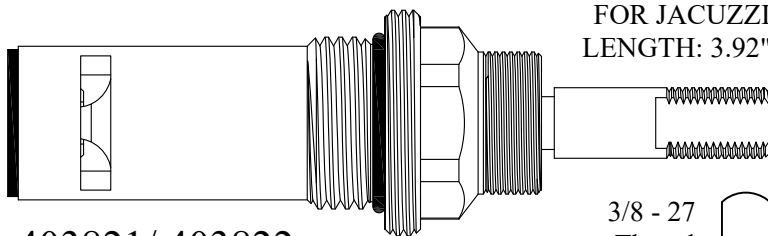

LENGTH: 3.90"

SEAT INCLUDED: 646960

403481

GASKET: 890180 O-RING INCLUDED
SEAL: 898510-W
DISC SET: 151380-PKG

16
1-6

FOR JACUZZI
LENGTH: 3.92"

403821/ 403822

GASKET: 890190 O-RING INCLUDED
SEAL: 898550
DISC SET: 151380-PKG