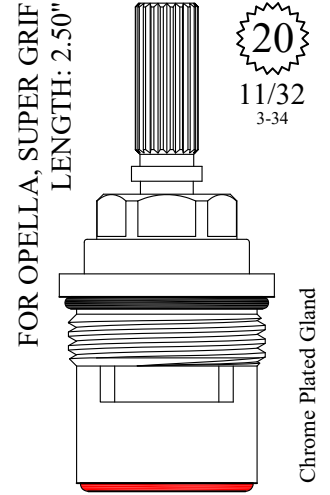

GASKET: 890210 O-RING INCLUDED
SEAL: 898610-R/B
DISC SET: 109850-PKG

401281
401282
OPELLA #
500.368
500.317