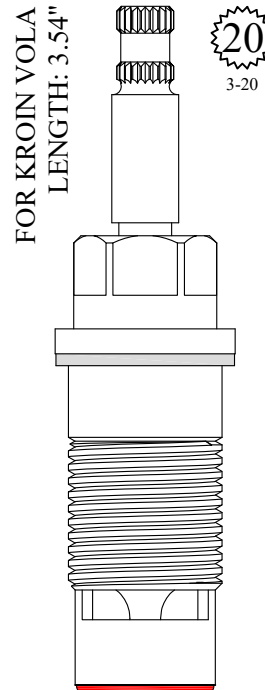

20
3-20

GASKET: 895150 INCLUDED
SEAL: 898570-R/B
DISC SET: 151380-PKG

LF468251 OEM # VR697K-99
LF468252 OEM # VR698K-99