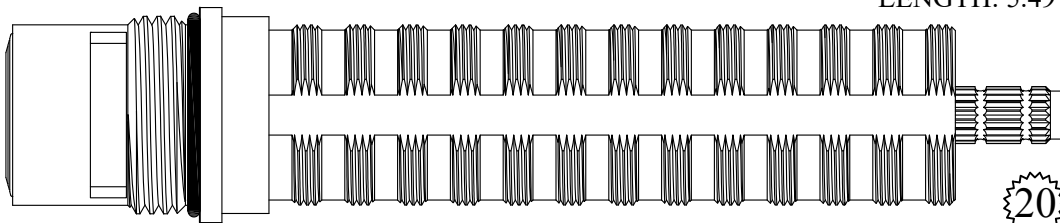

OEM #
26066-T
26066-2

CERAMIC DISC CARTRIDGES

FOR DORNBRACHT
LENGTH: 5.49"

20

Comes with 20pt Dornbracht
adapter: 103200

20
3-20

422601/ 422602

GASKET: 890210 O-RING INCLUDED
SEAL: 898520
DISC SET: 109850-PKG