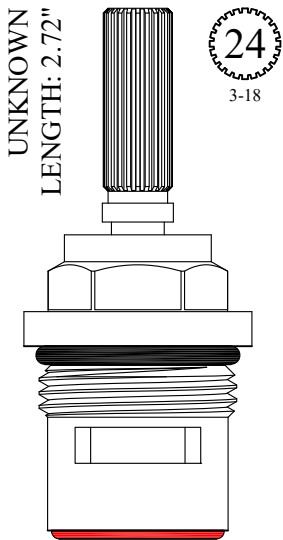

UNKNOWN
LENGTH: 2.72"
GASKET: 891180 O-RING INCLUDED
SEAL: 898610-R/B
DISC SET: 109850-PKG

401591
401592