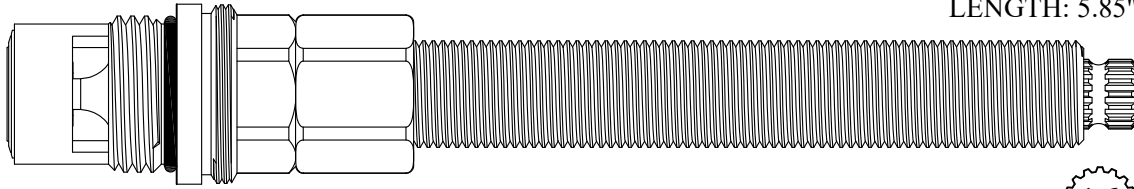

CERAMIC DISC CARTRIDGES

FOR NEWPORT / CAL FAUCETS
LENGTH: 5.85"

411271/ 411272

GASKET: 890170 O-RING INCLUDED
SEAL: 898510-W
DISC SET: 151380-PKG

OEM #
NEWPORT # 1-543 / 1-544
CAL FAUCETS # CART-W-75-RTC / CART-W-75-LTC

FOR NEWPORT
LENGTH: 5.88"