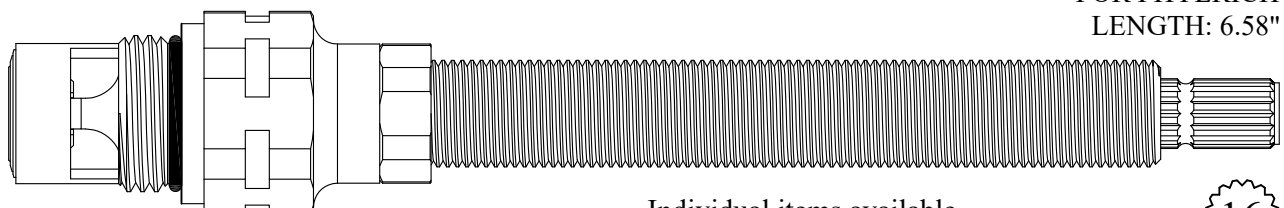

Individual items available
Stem Ext. 5.00": #118290
Ext. Adap. Screw: #103310

16
3-16

FOR PHYLRICH
LENGTH: 6.58"

427281/ 427282

GASKET: 890170 O-RING INCLUDED
SEAL: 898510-W
DISC SET: 151380-PKG

Individual items available
Stem Ext. 5.00": #136050
Ext. Adap. Screw: #103310