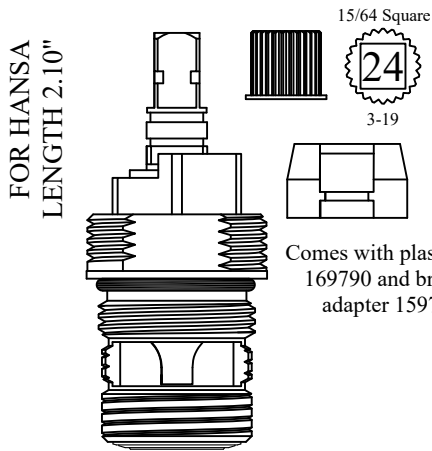

Comes with plastic clip
169790 and broach
adapter 159790

GASKET: 890170 O-RING INCLUDED
SEAL: 898510-W
DISC SET: 151380-PKG

LF459791
LF459792