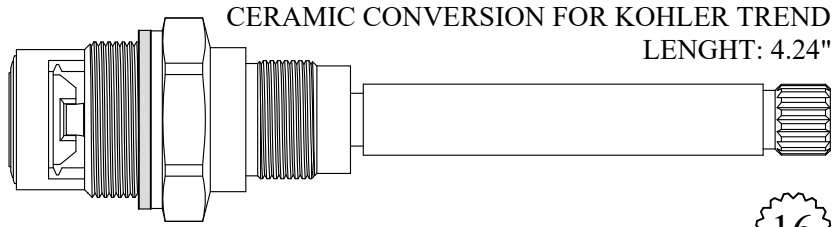

19
1-7

LF470741/ LF470742

DISC SET: 151380-PKG

Also available with a Polished Gold Stem

LF470741-PG / LF470742-PG

CERAMIC DISC CARTRIDGES

CERAMIC CONVERSION FOR KOHLER TREND
LENGTH: 4.24"

404821/ 404822