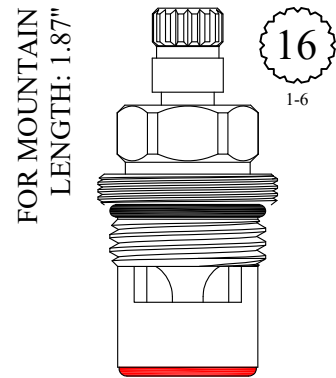

GASKET: 890170 O-RING INCLUDED
SEAL: 898570-R/B
DISC SET: 151380-PKG

LF456381
LF456382

OEM #
G.BAY / DANZE # DA507101W \ DA507102W
KINGSTON # KC1000H \ KC1000C