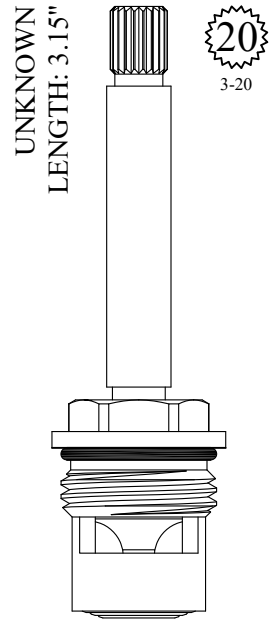

GASKET: 890170 O-RING INCLUDED
SEAL: 898500
DISC SET: 151380-PKG

LF467361
LF467362