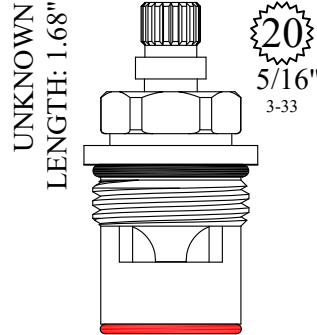

GASKET: 890170 O-RING INCLUDED
SEAL: 898580-R/B
DISC SET: 151380-PKG

LF452611
LF452612