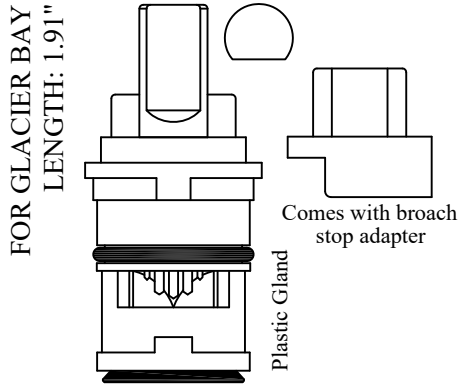

CERAMIC DISC CARTRIDGES

GASKET: 890170 O-RING INCLUDED
SEAL: 898510
DISC SET: 151380-PKG

LF456351
LF456352