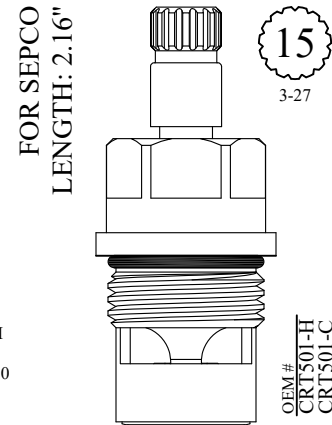

COMPLETE CARTRIDGE W/
HANDLE BUSHING, BROACH
ADAPTER & 2 SCREWS
144240, 122830 & 899240, 899840
LF461741

FOR SEPCO
LENGTH: 2.16"
GASKET: 890170 O-RING INCLUDED
SEAL: 898510-W
DISC SET: 151380-PKG
LF462451
LF462452