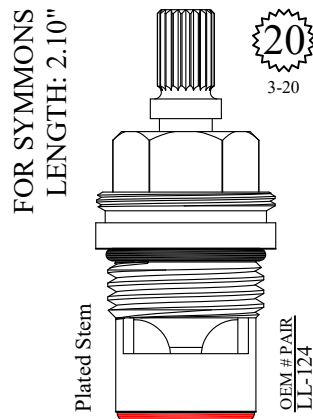

OEM # PAIR
LL-124

GASKET: 890170 O-RING INCLUDED
SEAL: 898570-R/B
DISC SET: 151380-PKG

LF459841
LF459842
LF459841-2 PAIR