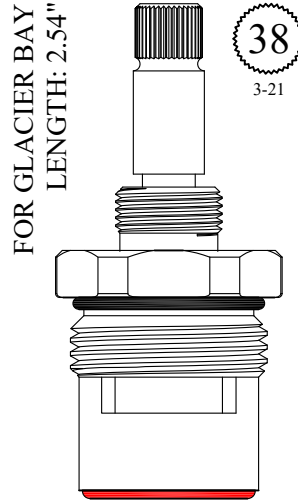

GASKET: 890200 O-RING INCLUDED
SEAL: 898610-R/B
DISC SET: 109850-PKG

401851
401852