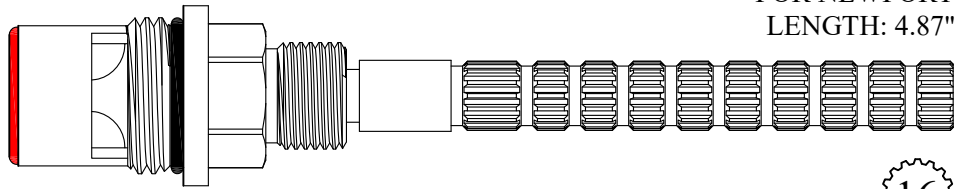

FOR NEWPORT
LENGTH: 4.87"

411221/ 411222

GASKET: 890170 O-RING INCLUDED
SEAL: 898570-R/B
DISC SET: 151380-PKG

16
3-16