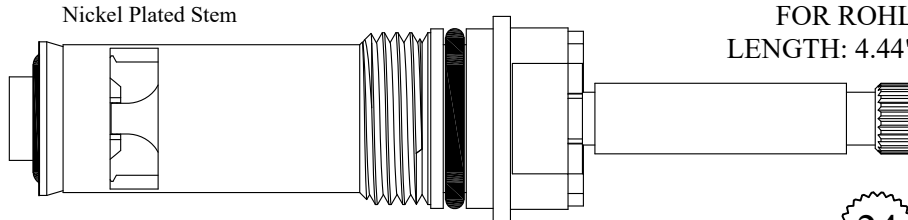

FOR ROHL
LENGTH: 4.44"

LF471601/ LF471602

GASKET: 891160 O-RING INCLUDED
DISC SET: 151380-PKG

24
3-19