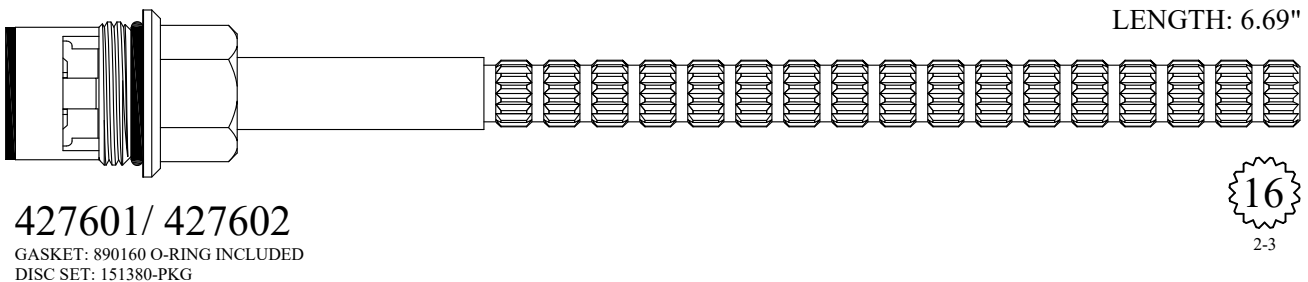

FOR AUBURN BRASS
LENGTH: 6.69"

427601/ 427602

GASKET: 890160 O-RING INCLUDED
DISC SET: 151380-PKG

16
2-3