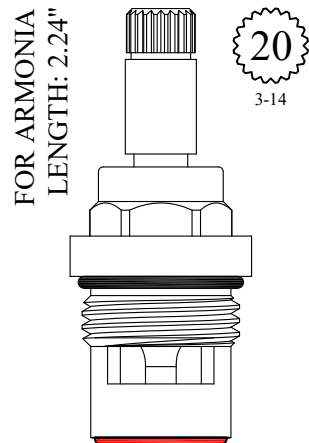

GASKET: 890170 O-RING INCLUDED
SEAL: 898570-R/B
DISC SET: 151380-PKG

LF461861
LF461862