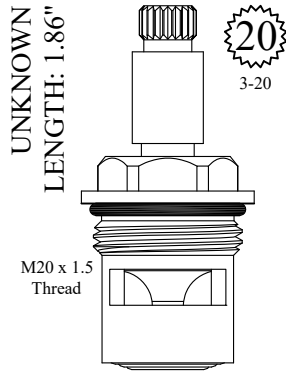

GASKET: 890170 O-RING INCLUDED
SEAL: 898500
DISC SET: 112530-PKG

LF456281
LF456282