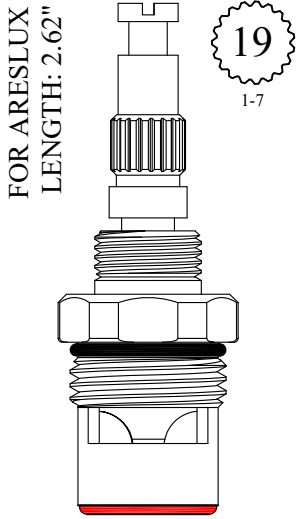

LF401391
LF401392

FOR DELTA
LENGTH: 2.61"

GASKET: 891170 O-RING INCLUDED
SEAL: 898610-R/B
DISC SET: 109850-PKG

401931
401932

CERAMIC DISC CARTRIDGES

GASKET: 890170 O-RING INCLUDED
SEAL: 898570-R/B
DISC SET: 151380-PKG