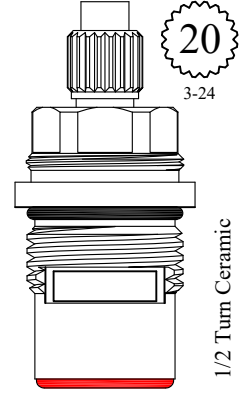

GASKET: 890170 O-RING INCLUDED
SEAL: 898570-R/B
DISC SET: 124290-PKG

LF457361
LF457362

1/2 Turn Ceramic

FOR DELTA
LENGTH: 1.97"