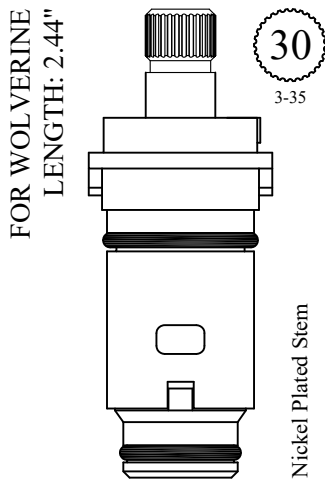

30
3-35

LF463321
LF463322