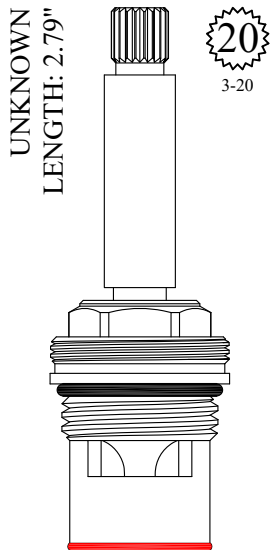

GASKET: 890170 O-RING INCLUDED
SEAL: 898510
DISC SET: 124290-PKG

LF463761

GASKET: 895100 INCLUDED
SEAL: 898500
DISC SET: 112530-PKG

401661
401662

Individual items available
Stem Ext. 1-1/4": #105340-PB
& 105340-CP
Ext. Adap. Screw: #103310