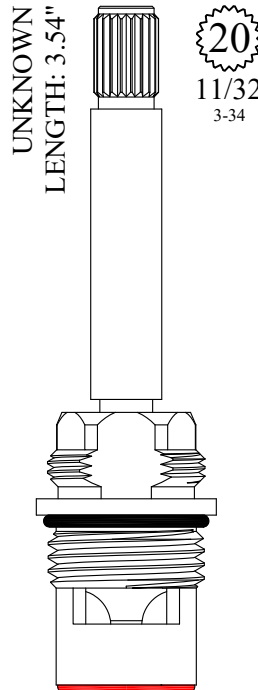

20
11/32
3-34

GASKET: 890170 O-RING INCLUDED
SEAL: 898570-R/B
DISC SET: 151380-PKG

LF468221
LF468222