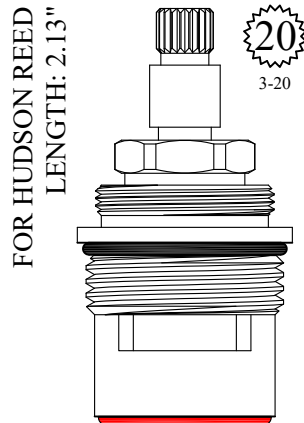

GASKET: 890180 O-RING INCLUDED
SEAL: 898510
DISC SET: 151380-PKG

401971
401972