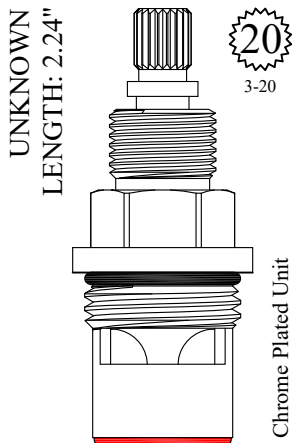

CERAMIC DISC CARTRIDGES

GASKET: 890170 O-RING INCLUDED
SEAL: 898570-R/B
DISC SET: 151380-PKG

LF460341
LF460342