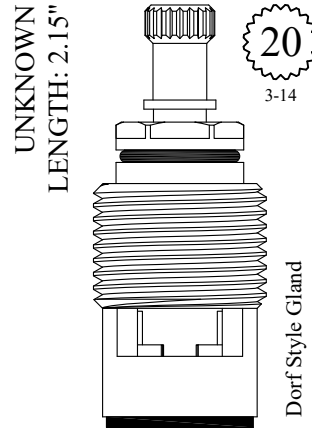

LF459701
LF459702

CERAMIC DISC CARTRIDGES

FOR KINGSTON BRASS
LENGTH: 2.14"
GASKET: 890170 O-RING INCLUDED
SEAL: 898580-R/B
DISC SET: 151380-PKG
LF459711
LF459712

FOR ELJER, DOCOL
FRANZ VIEGENER
LENGTH: 2.14"
GASKET: 890170 O-RING INCLUDED
SEAL: 898510
DISC SET: 151380-PKG
LF459571
LF459572