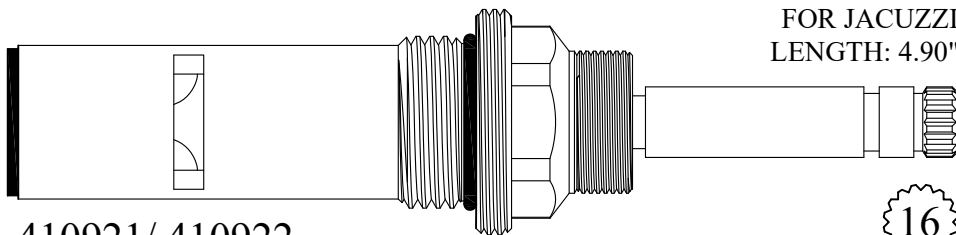

GASKET: 890170 O-RING INCLUDED
SEAL: 898570-R/B
DISC SET: 151380-PKG

16
3-16

FOR JACUZZI
LENGTH: 4.90"

410921/ 410922

GASKET: 890190 O-RING INCLUDED
SEAL: 898550
DISC SET: 151380-PKG

16
1-6

Chrome Plated Stem