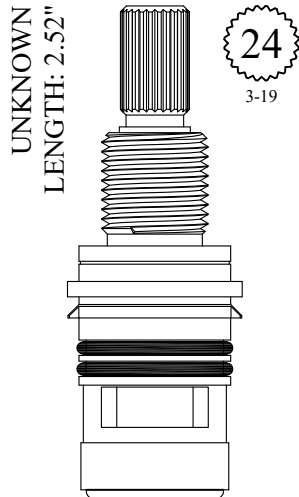

401261
401262

GASKET: 890170 O-RING INCLUDED
SEAL: 898570-R/B
DISC SET: 151380-PKG

LF463891
LF463892

GASKET: 890210 O-RING INCLUDED
SEAL: 898610-R/B
DISC SET: 109850-PKG

401281
401282
OPELLA #
500.368
500.317