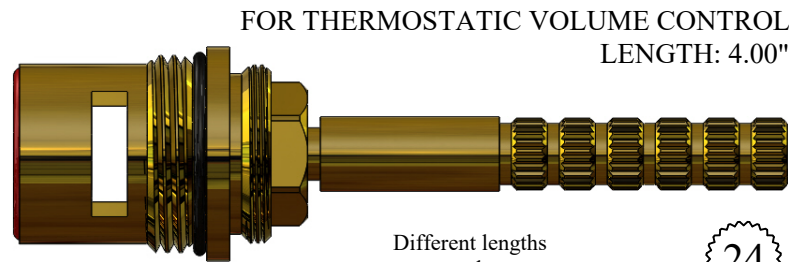

402401/ 402402

GASKET: 890170 O-RING INCLUDED
SEAL: 898580-R/B
DISC SET: 151380-PKG

Different lengths were made. This cartridge is designed to be cut from 2.75" - 4.00"