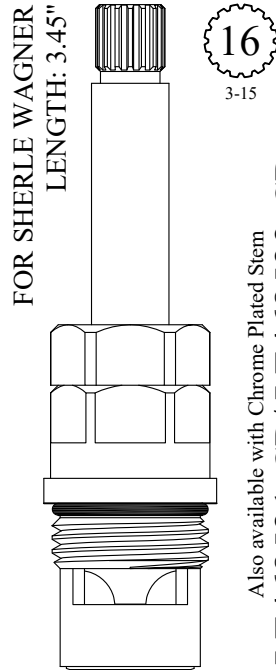

GASKET: 890170 O-RING INCLUDED
SEAL: 898510-W
DISC SET: 151380-PKG

LF468521
LF468522

Also available with Chrome Plated Stem
LF468521-CP/ LF468522-CP