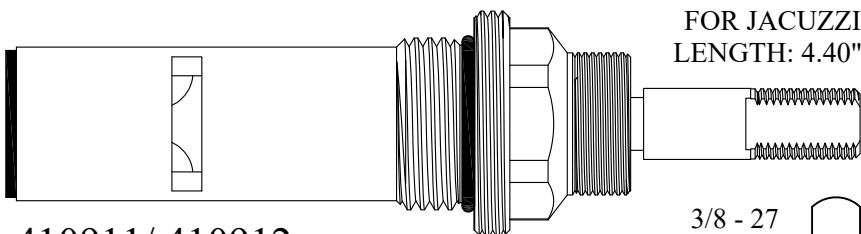

410911/ 410912

GASKET: 890190 O-RING INCLUDED
SEAL: 898550
DISC SET: 151380-PKG

3/8 - 27
Thread