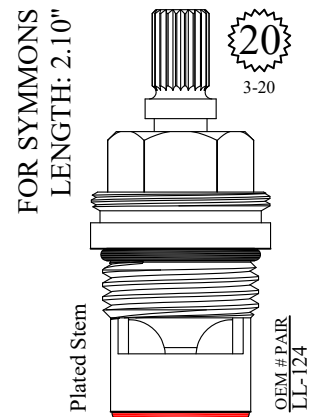

GASKET: 890170 O-RING INCLUDED
SEAL: 898570-R/B
DISC SET: 151380-PKG

LF459841
LF459842
LF459841-2 PAIR