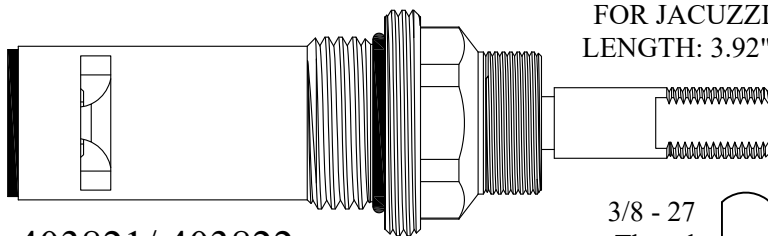

Screw: #174190

CERAMIC CONVERSION FOR AMERICAN STANDARD COLONY (LONG)
LENGTH: 3.90"

SEAT INCLUDED: 646960

403481

GASKET: 890180 O-RING INCLUDED
SEAL: 898510-W
DISC SET: 151380-PKG

16
1-6

FOR JACUZZI
LENGTH: 3.92"