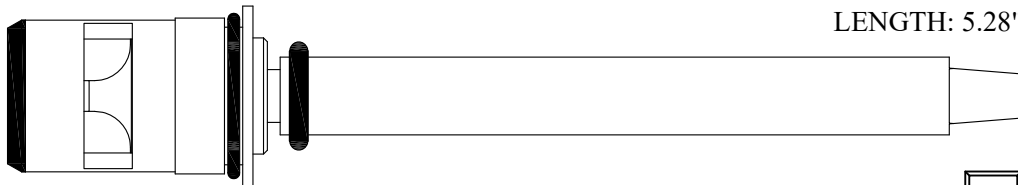

LF475411/ LF475412

GASKET: 890170 O-RING INCLUDED
SEAL: 898590 & LF132250
DISC SET: 151380-PKG

TAPERED
SQUARE

FOR NFC / AMERICAN FAUCETS
LENGTH: 5.30"