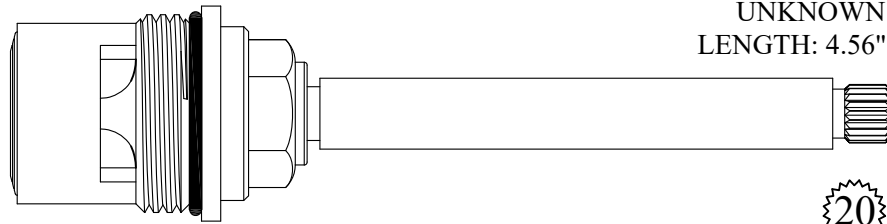

UNKNOWN
LENGTH: 4.56"

20

3-20

426271/ 426272

GASKET: 890210 O-RING INCLUDED
SEAL: 898520
DISC SET: 109850-PKG