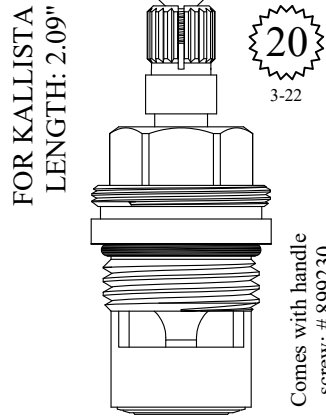

GASKET: 890170 O-RING INCLUDED
SEAL: 898510-W
DISC SET: 151380-PKG

LF459391
LF459392