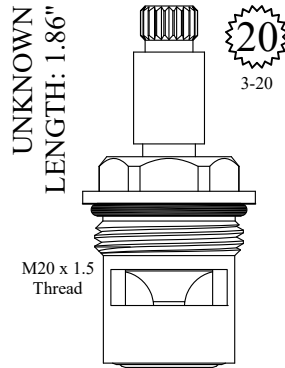

GASKET: 890170 O-RING INCLUDED
SEAL: 898500
DISC SET: 112530-PKG
LF456281
LF456282