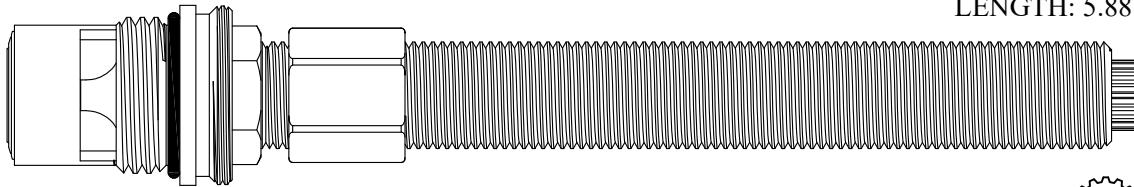

411281/ 411282

GASKET: 890170 O-RING INCLUDED
SEAL: 898510-W
DISC SET: 151380-PKG

Individual items available
Nipple Ext. Nut: #611270

FOR CAL FAUCETS
LENGTH: 5.88"