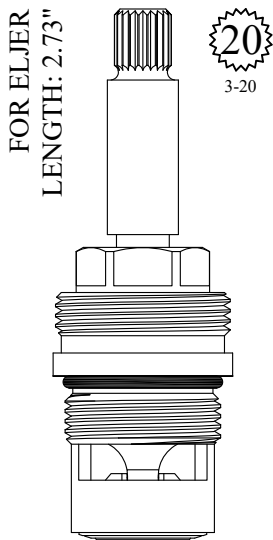

GASKET: 890170 O-RING INCLUDED
SEAL: 898510
DISC SET: 151380-PKG

LF464921
LF464922

OEM #
491-2607-00