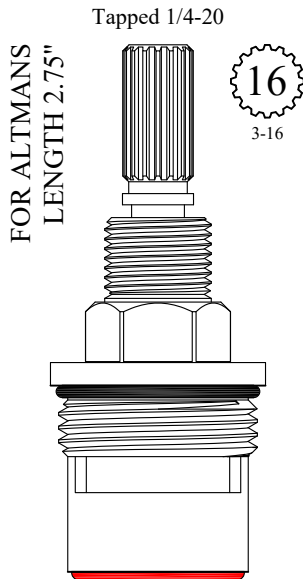

401491
401492

FOR ALTMANS
LENGTH: 2.75"

32
3-23

GASKET: 890210 O-RING INCLUDED
SEAL: 898610-R/B
DISC SET: 109850-PKG

401571
401572

FOR ALTMANS
LENGTH 2.75"

16
3-16

GASKET: 890210 O-RING INCLUDED
SEAL: 898610-R/B
DISC SET: 109850-PKG