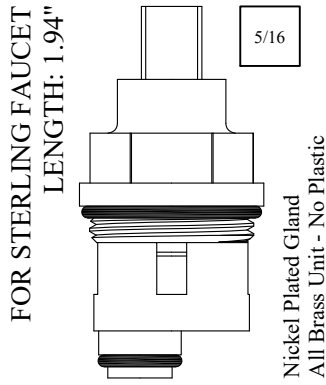

CERAMIC DISC CARTRIDGES

GASKET: 890180 O-RING INCLUDED

LF458171
LF458172

OEM #
00A3267
00A3268