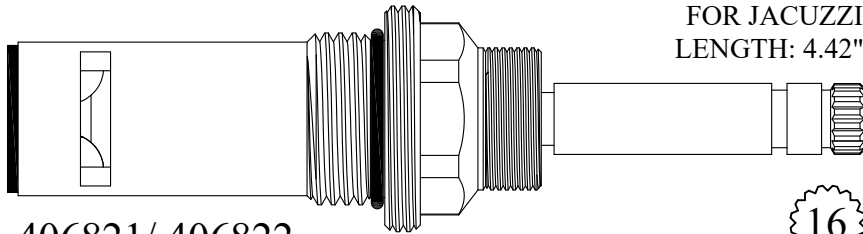

CERAMIC DISC CARTRIDGES

FOR JACUZZI
LENGTH: 4.42"

406821/ 406822

GASKET: 890190 O-RING INCLUDED
SEAL: 898550
DISC SET: 151380-PKG

16
1-6