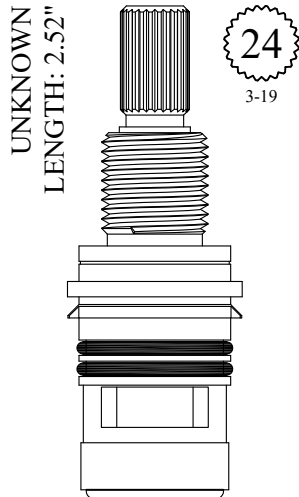

GASKET: 890170 O-RINGS INCLUDED
SEAL: 898570-W
DISC SET: 151380-PKG

LF463611
LF463612