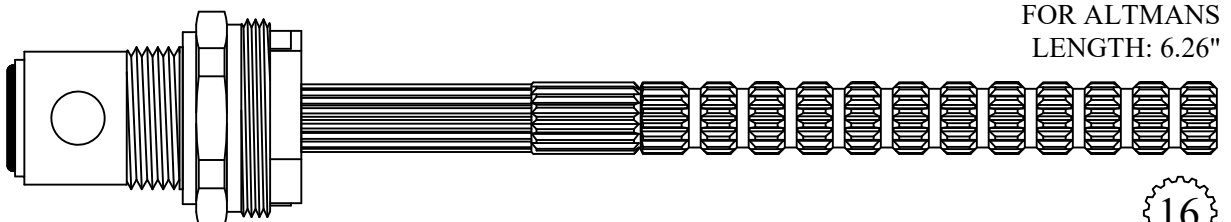

FOR ALTMANS
LENGTH: 6.26"

16
3-16

426731/ 426732

GASKET: 895100 INCLUDED