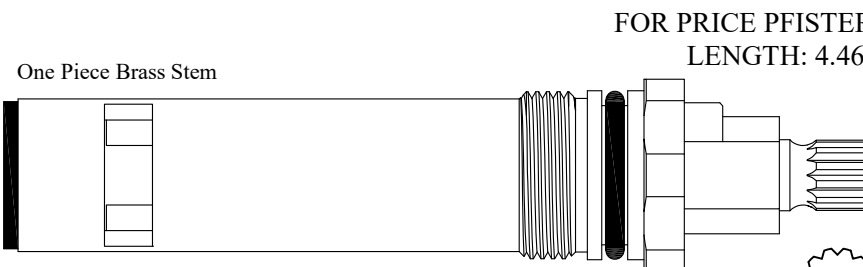

GASKET: 895390 INCLUDED
SEAL: 898550
DISC SET: 151380-PKG

OEM #
910-030

IMPORT VERSION
PP21670

12
1-2

You can use the 647390 seat to convert the old Beau Art body to accept the 405411 ceramic cartridge

FOR PRICE PFISTER
LENGTH: 4.46"