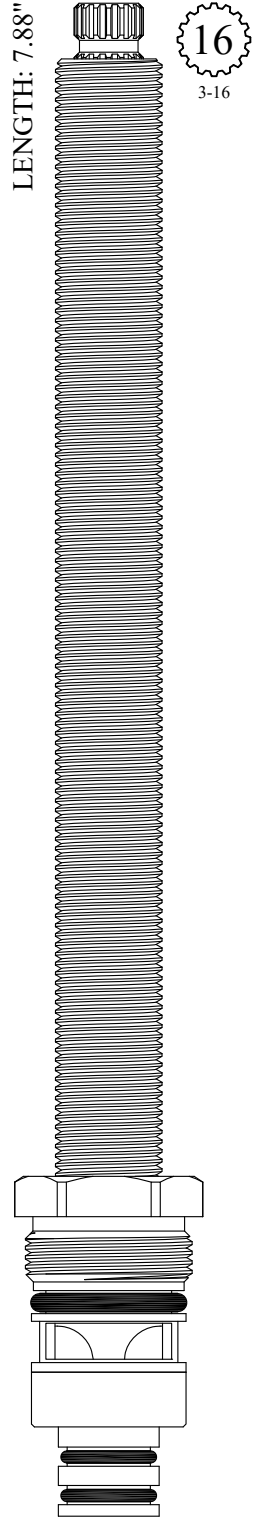

FOR HARDEN
LENGTH: 7.88"