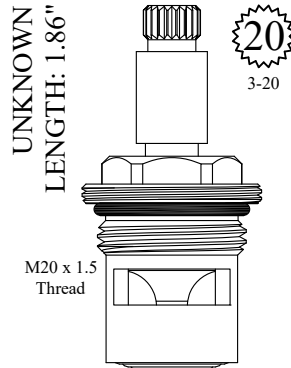

GASKET: 890170 O-RING INCLUDED
SEAL: 898500
DISC SET: 112530-PKG
LF456271
LF456272