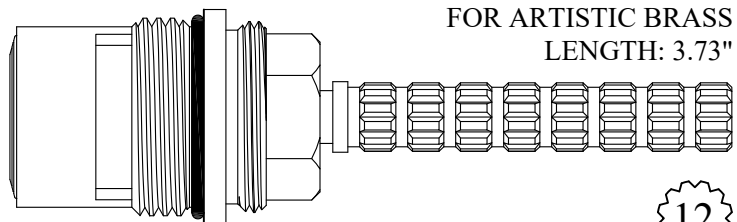

GASKET: 890170 O-RING INCLUDED
SEAL: 898570-R/B
DISC SET: 151380-PKG

OEM #
2300-H
2300-C

32
3-23

Two nipple extensions are used in some applications. Order an extra if needed.

Individual item available
9/16-20 x 7/8" ext.
nipple: #118320