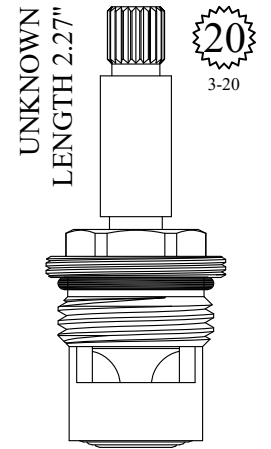

LF462311
LF462312

16
3-16

Chrome Plated Unit

FOR HARRINGTON
LENGTH: 2.27"
GASKET: 890170 O-RING INCLUDED
SEAL: 898510-W
DISC SET: 151380-PKG

LF462541
LF462542

16
1-6

Packing Nut
on OEM is
not supplied
with this
cartridge
design