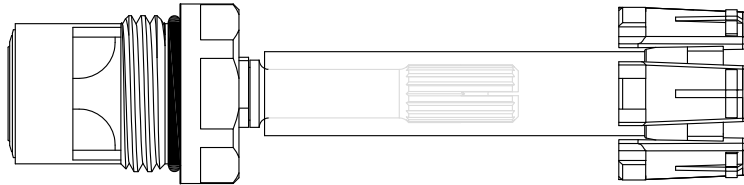

406101

OEM #
28628-0070A

GASKET: 890170 O-RING INCLUDED
SEAL: 898510-W
DISC SET: 151380-PKG

Sleeve: #123430

Kit available with
Extension, Sleeve &
Screw: #123710

Screw: #174190

CERAMIC CONVERSION FOR AMERICAN STANDARD COLONY (LONG)
LENGTH: 3.90"