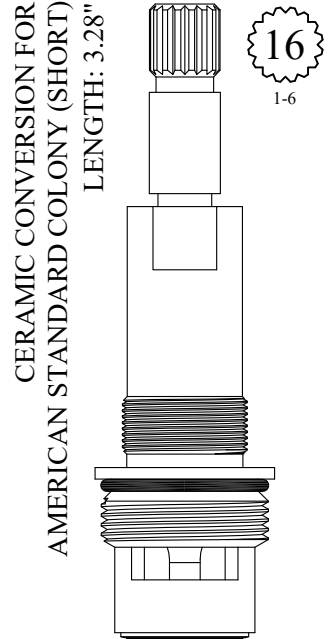

GASKET: 890180 O-RING INCLUDED
SEAL: 898510
DISC SET: 151380-PKG

402441

SEAT INCLUDED: 646960

CERAMIC DISC CARTRIDGES

FOR PHYLRICH
LENGTH: 3.33"

16
1-6

Also available with
Chrome Plated Stem
LF468101-CP / LF468102-CP