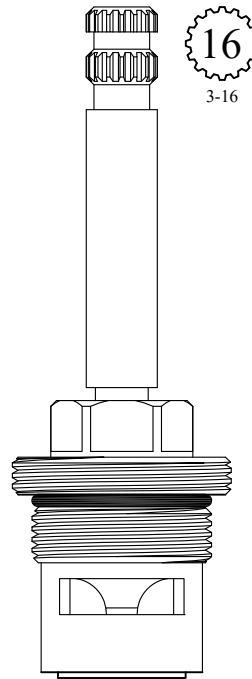

Style

Not Available

USE LF468571 & LF468572