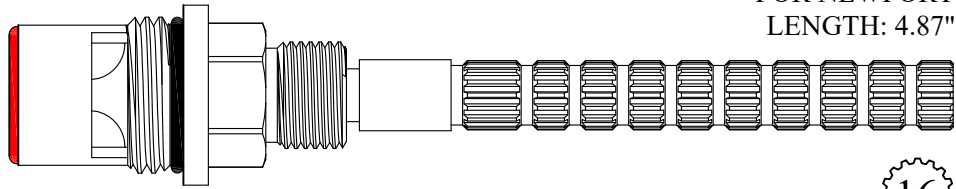

CERAMIC DISC CARTRIDGES

FOR NEWPORT
LENGTH: 4.87"

LF471211/ LF471212

GASKET: 890170 O-RING INCLUDED
SEAL: 898570-R/B
DISC SET: 151380-PKG

16
3-16