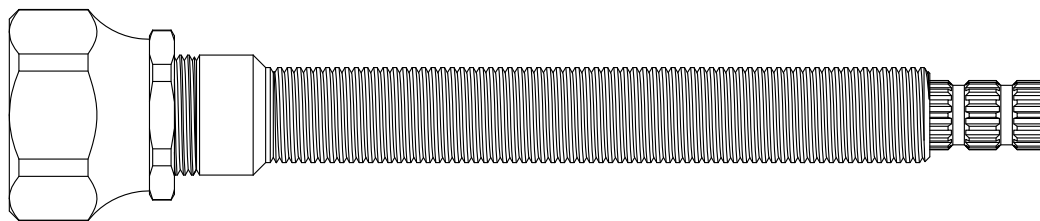

CERAMIC DISC CARTRIDGES

STEM EXTENSIONS