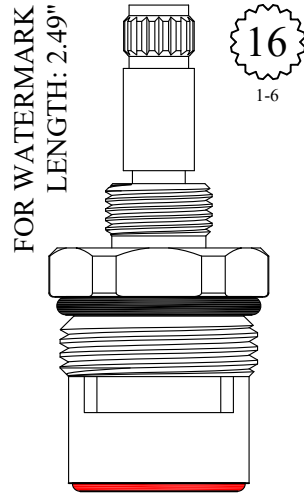

GASKET: 890170 O-RING INCLUDED
SEAL: 898610-R/B
DISC SET: 109850-PKG

401261
401262