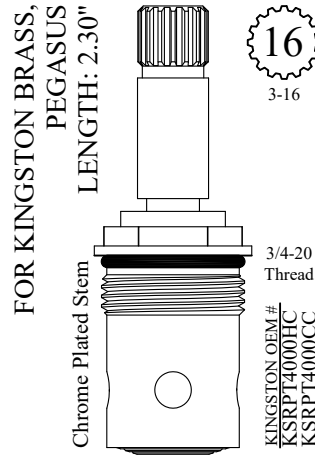

GASKET: 890160 O-RING INCLUDED
SEAL: 898500
DISC SET: 112530-PKG

LF462921
LF462922