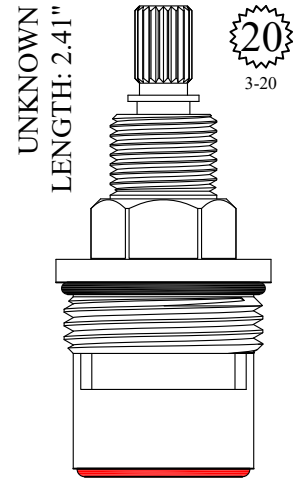

GASKET: 890210 INCLUDED
SEAL: 898610-R/B
DISC SET: 109850-PKG

400961
400962