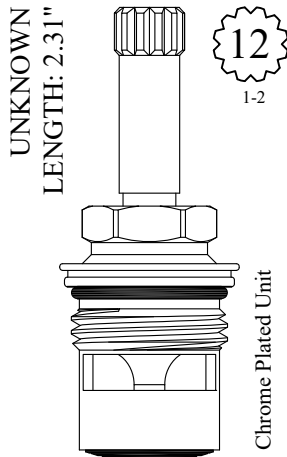

GASKET: 890170 O-RING INCLUDED
SEAL: 898510
DISC SET: 151380-PKG

LF462551
LF462552