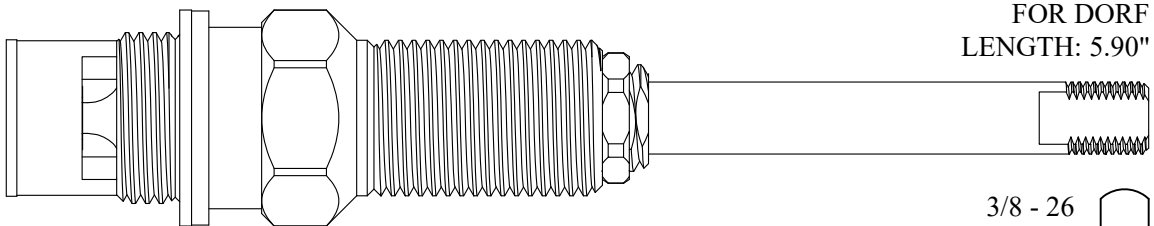

FOR DORF
LENGTH: 5.90"

425981/ 425982

DISC SET: 151380-PKG
GASKET: 895370 INCLUDED

3/8 - 26
Thread