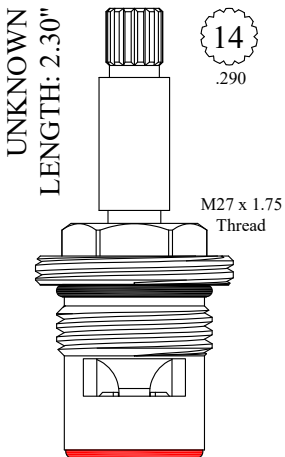

GASKET: 890170 O-RING INCLUDED
SEAL: 898570-R/B
DISC SET: 151380-PKG

LF462431
LF462432