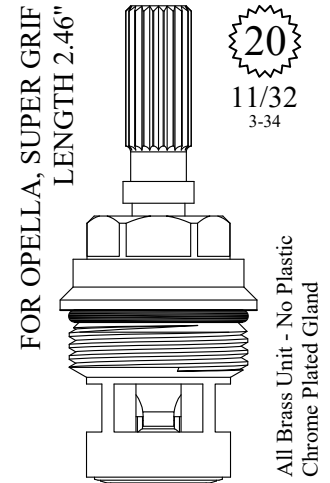

GASKET: 890190 O-RING INCLUDED
SEAL: 898510-W
DISC SET: 151380-PKG

LF463621
LF463622

All Brass Unit - No Plastic
Chrome Plated Gland

Cap Nut available
187310