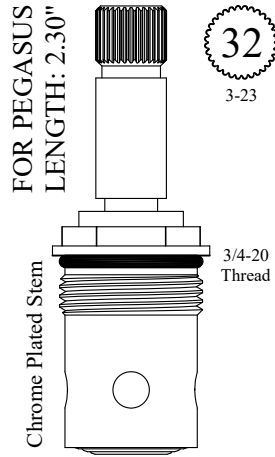

GASKET: 890160 O-RING INCLUDED
SEAL: 898500
DISC SET: 112530-PKG

LF462901
LF462902