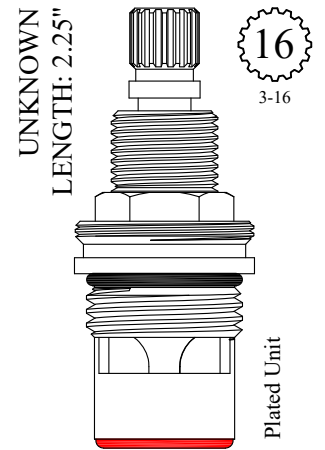

UNKNOWN
LENGTH: 2.25"
GASKET: 890170 O-RING INCLUDED
SEAL: 898570-R/B
DISC SET: 151380-PKG

LF461361
LF461362

16
3-16

Plated Unit