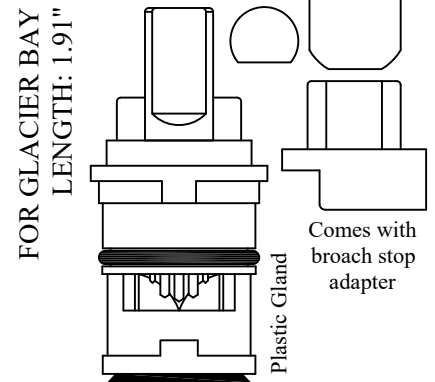

GASKET: 890170 O-RING INCLUDED
SEAL: 898510
DISC SET: 151380-PKG

LF456351
LF456352