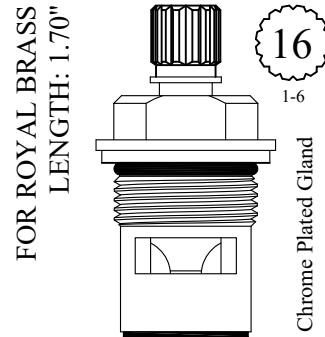

GASKET: 890160 O-RING INCLUDED
SEAL: 898540
DISC SET: 112530-PKG

LF451501
LF451502

OEM #
U-104-R OLD
U-106-R NEW