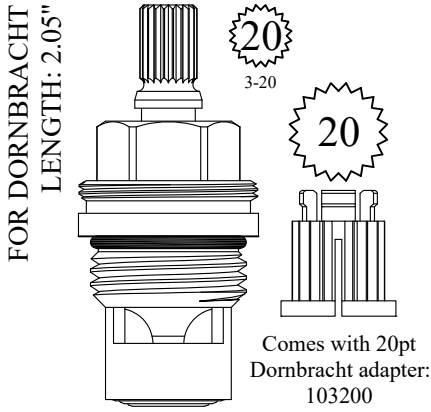

CERAMIC DISC CARTRIDGES

GASKET: 890170 O-RING INCLUDED
SEAL: 898500
DISC SET: 112530-PKG

LF459751
LF459752

OEM #
9090031310090
or 1510090
9090031300090
or 1500090