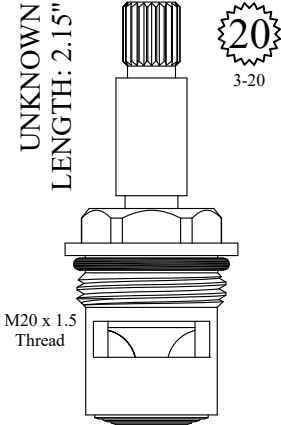

GASKET: 890170 O-RING INCLUDED
SEAL: 898500
DISC SET: 112530-PKG
LF459651
LF459652