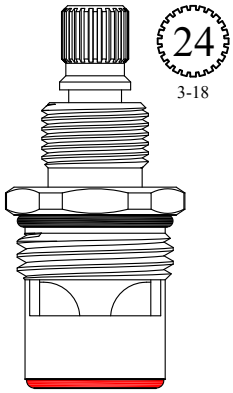

CERAMIC DISC CARTRIDGES

FOR SISCO
LENGTH: 1.95"

GASKET: 890170 O-RING INCLUDED
SEAL: 898570-R/B
DISC SET: 151380-PKG

LF456901
LF456902

FOR GLACIER BAY
LENGTH: 1.95"