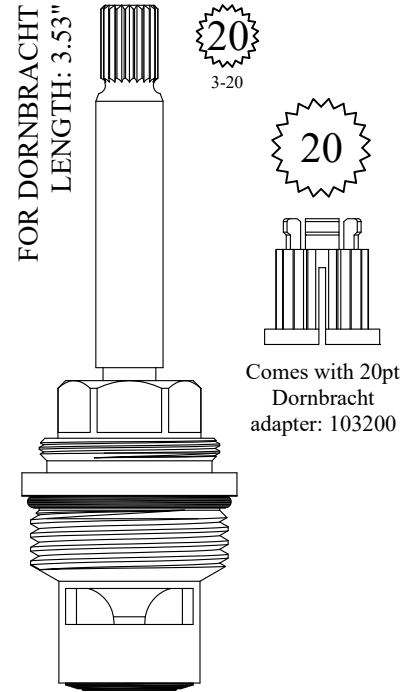

LF402741 OEM # 26.59205 605
LF402742 26.59203 605

19
1-7

Nickel Plated Gland

GASKET: 890170 O-RING INCLUDED
SEAL: 898510
DISC SET: 151380-PKG

LF469331
LF469332

20
3-20

Comes with 20pt
Dornbracht
adapter: 103200