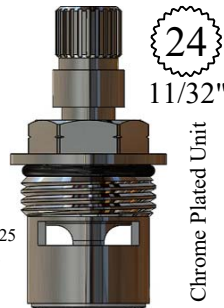

GASKET: 890150 O-RING INCLUDED
SEAL: 898500
DISC SET: 112530-PKG

LF451311
LF451312

UNKNOWN
LENGTH: 1.54"