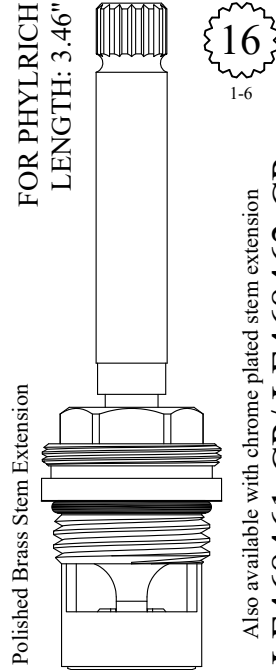

GASKET: 890170 O-RING INCLUDED
SEAL: 898510-W
DISC SET: 151380-PKG

LF468461
LF468462

Also available with chrome plated stem extension
LF468461-CP/ LF468462-CP