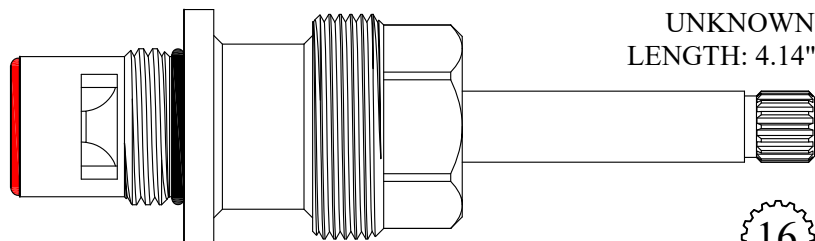

Different lengths were made. This cartridge is designed to be cut from 2.75" - 4.00"

24

3-19

404301/ 404302

GASKET: 890170 O-RING INCLUDED
SEAL: 898580-R/B
DISC SET: 151380-PKG

16

3-16

CERAMIC DISC CARTRIDGES