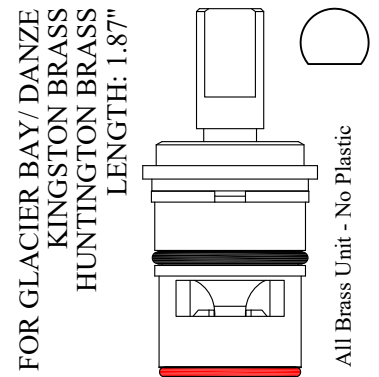

GASKET: 890170 O-RING INCLUDED
SEAL: 898580-R/B
DISC SET: 151380-PKG

LF456341
LF456342

OEM #
Glac. Bay / Danze # Kingston
DA507101W KC1000H
DA507102W KC1000C
Huntington #
AS00055H
AS00055C