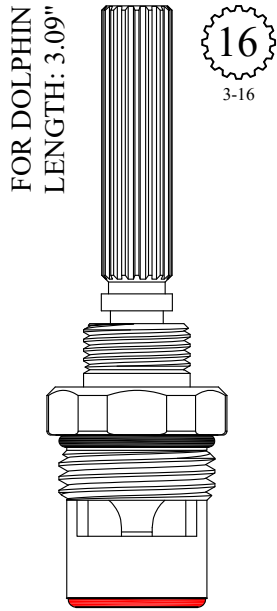

CERAMIC DISC CARTRIDGES

16
3-16

GASKET: 890170 O-RING INCLUDED
SEAL: 898570-R/B
DISC SET: 151380-PKG

LF466421
LF466422