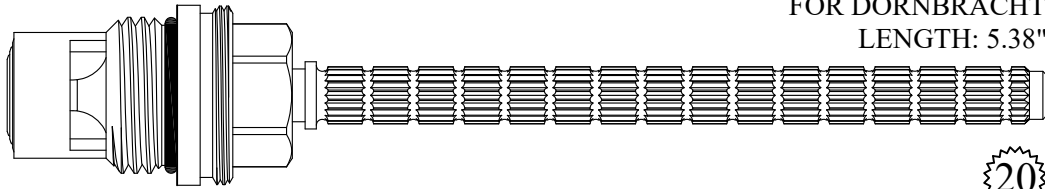

16
3-16

FOR GLACIER BAY
LENGTH: 5.35"

421421/ 421422

GASKET: 890200 O-RING INCLUDED
SEAL: 898610-R/B
DISC SET: 109850-PKG

38
3-21

CERAMIC DISC CARTRIDGES

FOR DORNBRACHT
LENGTH: 5.38"

Comes with 20pt Dornbracht
adapter: 103200