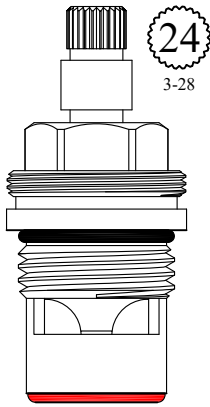

FOR PAINI
LENGTH 2.02"

20
3-33
5/16

GASKET: 890170 O-RING INCLUDED

SEAL: 898570-R/B

DISC SET: 151380-PKG

LF458891
LF458892

CERAMIC DISC CARTRIDGES

FOR BALOCCHI
LENGTH: 2.02"