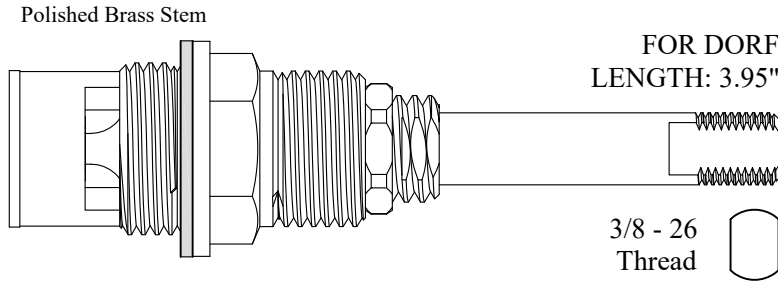

CERAMIC DISC CARTRIDGES

LF469301/ LF469302

DISC SET: 151380-PKG
GASKET: 895370 INCLUDED

Also available with a Polished Chrome Plated Stem
LF469301-CP / LF469302-CP