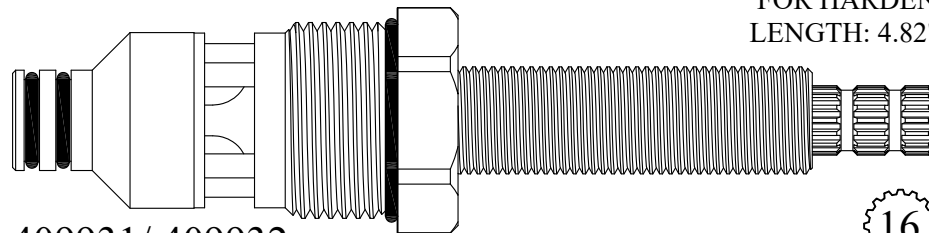

FOR WATERWORKS
LENGTH: 4.76"

20
3-20

409941-EN/ 409942-EN
GASKET: 890210 O-RING INCLUDED
SEAL: 898520
DISC SET: 109850-PKG

Escutcheon Nipple available

127350

OEM #
103659/26-10851-72370
236478

FOR HARDEN
LENGTH: 4.82"