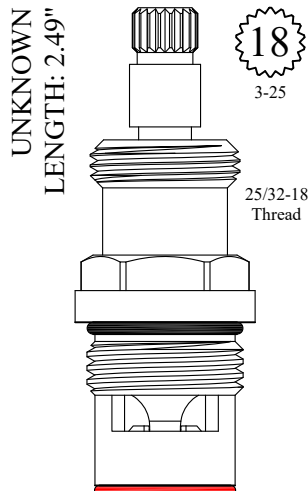

All Brass Unit - No Plastic
Chrome Plated Gland

Cap Nut available
187310

GASKET: 890170 O-RING INCLUDED
SEAL: 898570-R/B
DISC SET: 151380-PKG

LF463291
LF463292
LF463291-2
HOT & COLD PAIR

PAIR OEM #
000000262