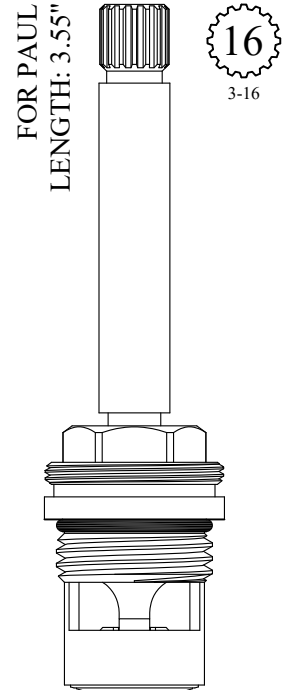

16
3-16

GASKET: 890170 O-RING INCLUDED
SEAL: 898510-W
DISC SET: 151380-PKG

402931
402932