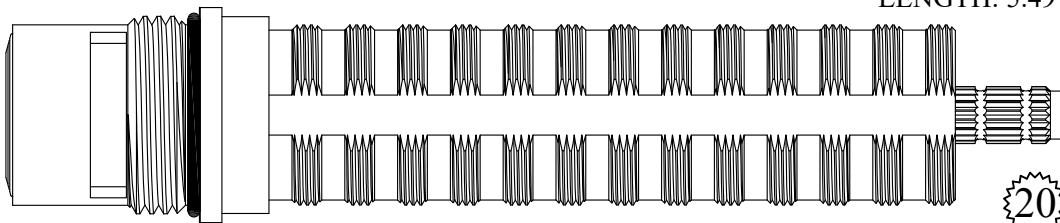

FOR DORNBRACHT
LENGTH: 5.49"

20

Comes with 20pt
Dornbracht
adapter: 103200

20
3-20

422601-EN/ 422602-EN

GASKET: 890210 O-RING INCLUDED
SEAL: 898520
DISC SET: 109850-PKG

OEM #
9090031270090

Individual item available
esc.. nipple: #125080