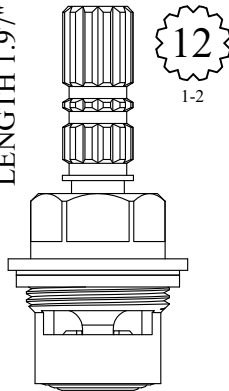

GASKET: 895100 INCLUDED
SEAL: 898500
DISC SET: 112530-PKG

LF458161
LF458162

OEM #
7200H
7201C

FOR T & S
LENGTH: 1.98"