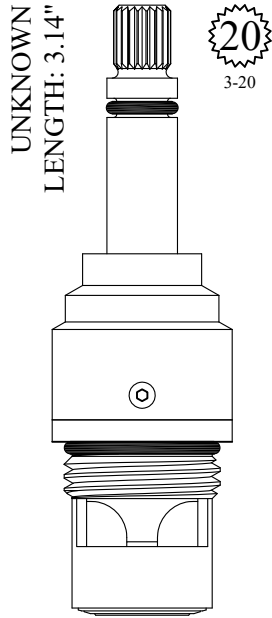

CERAMIC DISC CARTRIDGES

Individual item available

Esc Cap Nut: #124940

GASKET: 890170 O-RING INCLUDED
SEAL: 898510
DISC SET: 151380-PKG

LF466941
LF466942