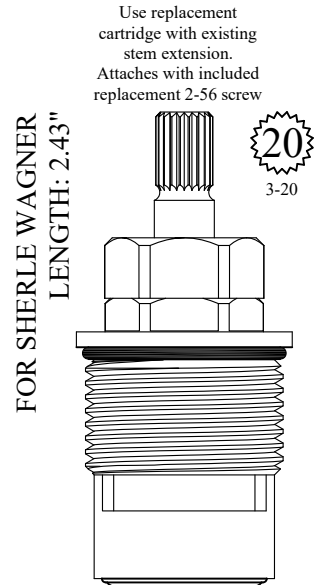

GASKET: 890210 O-RING INCLUDED
SEAL: 898520
DISC SET: 109850-PKG

401581
401582

Also available as a
RH/LH (Hot/Cold) Kit
LF463321-2
Kit includes: 263321, 263322, 604520

Available: Stem Only
LF263321 / LF263322

Also available as a
RH/LH (Hot/Cold) Kit
LF463361-2
Kit includes: 263361, 263362, 604520

Available: Stem Only
LF263361 / LF263362

Individual item available
cap nut: #763320