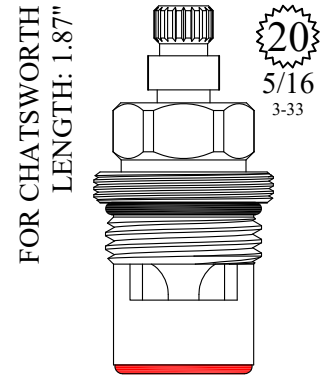

GASKET: 890170 O-RING INCLUDED
SEAL: 898570-R/B
DISC SET: 151380-PKG

LF456491
LF456492