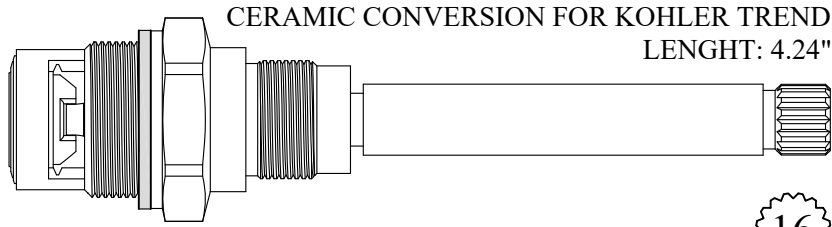

CERAMIC DISC CARTRIDGES

404821/ 404822

GASKET: 895150 INCLUDED
SEAL: 898510-W
DISC SET: 151380-PKG

16
1-6