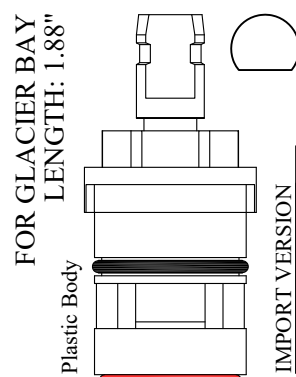

GASKET: 890170 O-RING INCLUDED
SEAL: 898580-R/B
DISC SET: 115520-PKG

LF456201
LF456202

IMPORT VERSION
IM13801-LF
IM13802-LF