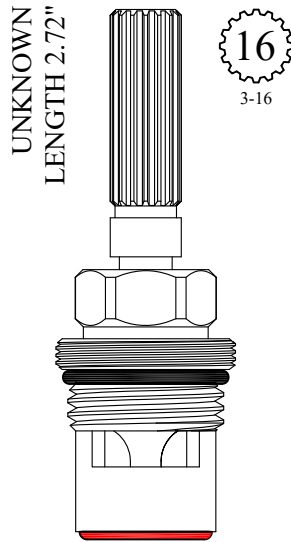

GASKET: 890170 O-RING INCLUDED
SEAL: 898570-R/B
DISC SET: 151380-PKG

LF464931
LF464932