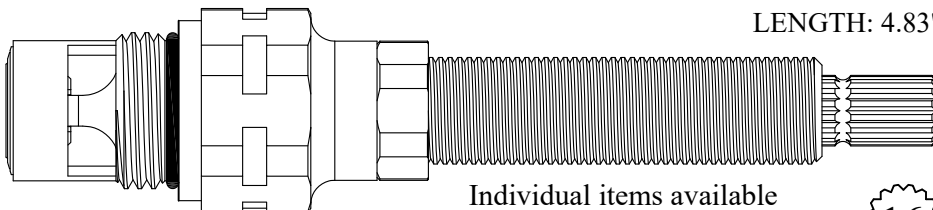

Individual items available
Stem Ext. 3.25": #102960
Ext. Adap. Screw: #103310

16
1-6

410081/ 410082

GASKET: 890170 O-RING INCLUDED
SEAL: 898510-W
DISC SET: 151380-PKG

FOR ALTMANS
LENGTH: 4.87"