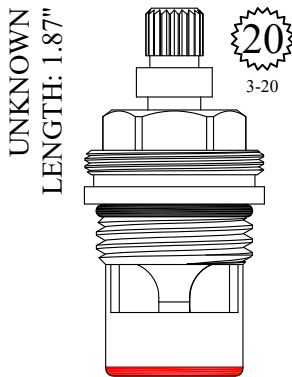

GASKET: 890170 O-RING INCLUDED
SEAL: 898500
DISC SET: 112530-PKG

LF456471
LF456472