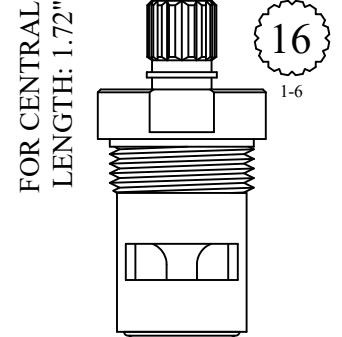

GASKET INCLUDED: 895270
SEAL: 898500
DISC SET: 112530-PKG

LF455901
LF455902

OEM #
K-325-H
K-325-C