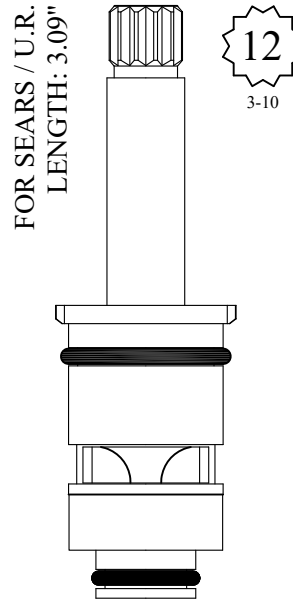

12
3-10

GASKET: 890170 O-RING INCLUDED
DISC SET: 151380-PKG

LF467031
LF467032