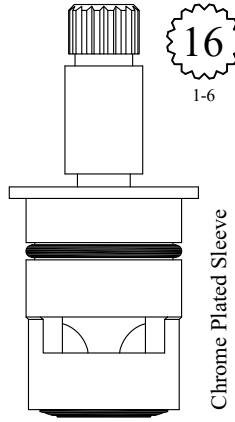

16
1-6

GASKET: 890170 O-RING INCLUDED
SEAL: 898510
DISC SET: 151380-PKG

LF459641
LF459642

FOR SUNRISE SPECIALTY
LENGTH: 2.11"