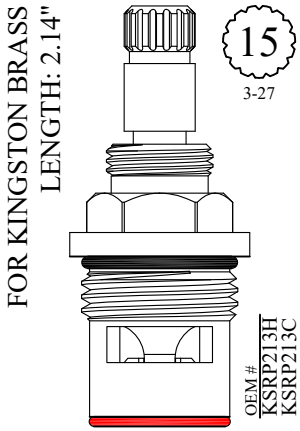

CERAMIC DISC CARTRIDGES

GASKET: 890170 O-RING INCLUDED
SEAL: 898580-R/B
DISC SET: 151380-PKG
LF459711
LF459712