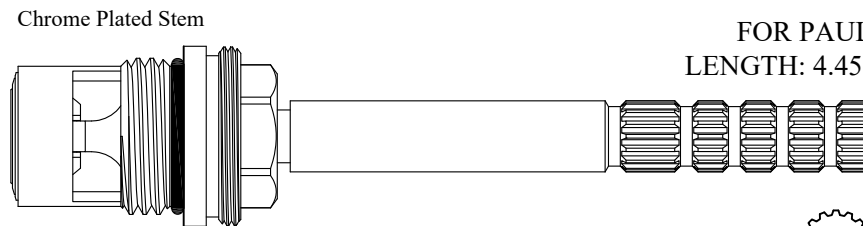

FOR PAUL
LENGTH: 4.45"

406731/ 406732

GASKET: 890170 O-RING INCLUDED
SEAL: 898510-W
DISC SET: 151380-PKG

OEM #
CCZZRE-4.5

16
3-16