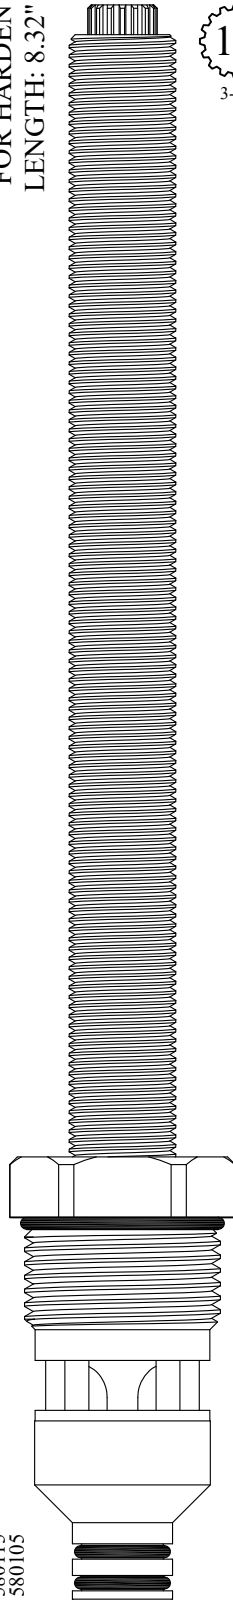

CERAMIC DISC CARTRIDGES

FOR HARDEN
LENGTH: 8.18"

16
3-16

DISC SET: 151380-PKG

428211
428212

FOR HARDEN
LENGTH: 8.32"

16
3-16

OEM #
580115
580105