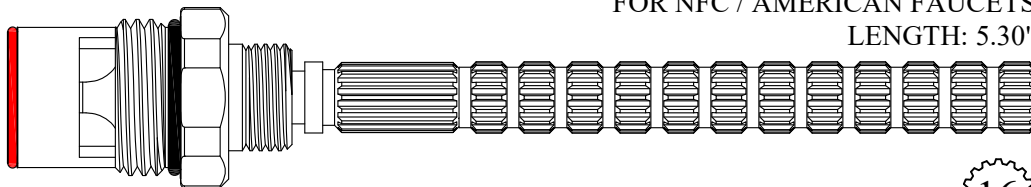

FOR CHICAGO
LENGTH: 5.28"

LF475411/ LF475412

GASKET: 890170 O-RING INCLUDED
SEAL: 898590 & LF132250
DISC SET: 151380-PKG

TAPERED
SQUARE

FOR NFC / AMERICAN FAUCETS
LENGTH: 5.30"

417221/ 417222

GASKET: 890170 O-RING INCLUDED
SEAL: 898580-R/B
DISC SET: 151380-PKG