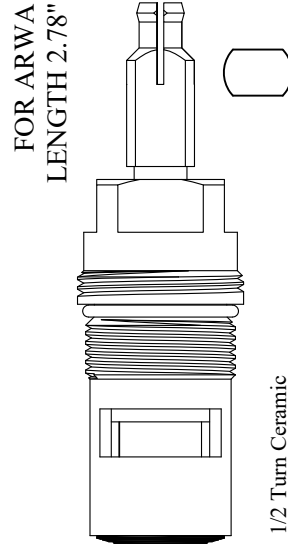

GASKET: 890170 O-RING INCLUDED
SEAL: 898510
DISC SET: 124290-PKG

LF463761