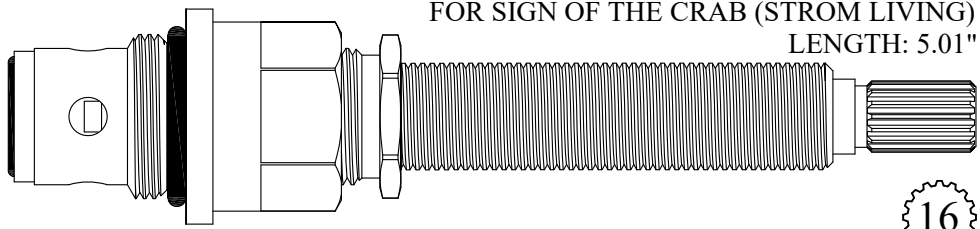

Not Available, Use 414421 / 414422

FOR SAYCO
LENGTH: 5.04"

16
2-3

414421/ 414422

GASKET: 890170 O-RING INCLUDED
DISC SET: 151380-PKG

CERAMIC DISC CARTRIDGES

Chrome Plated Stem

FOR SIGN OF THE CRAB (STROM LIVING)
LENGTH: 5.01"