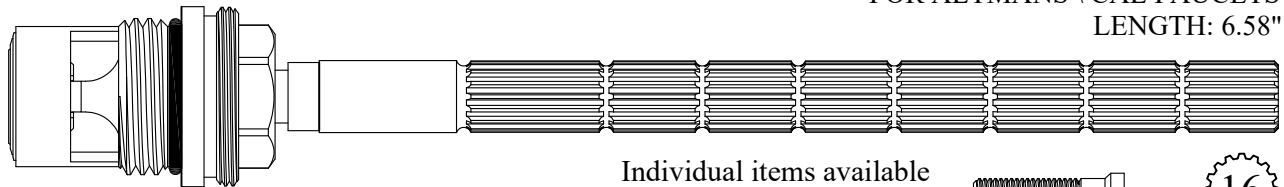

426881/ 426882

GASKET: 890170 O-RING INCLUDED
SEAL: 898510-W
DISC SET: 151380-PKG

Individual items available
Stem Ext. 5.00": #118290
Ext. Adap. Screw: #103310

16
3-16

FOR PHYLRICH
LENGTH: 6.58"