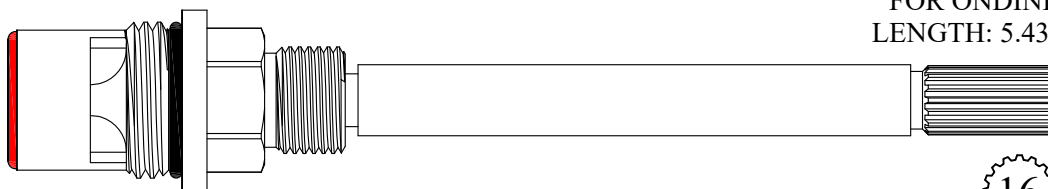

OEM #
0490031430090
0490031560090

Individual item available
esc.. nipple: #125080

FOR ONDINE
LENGTH: 5.43"

421221/ 421222

GASKET: 890170 O-RING INCLUDED
SEAL: 898570-R/B
DISC SET: 151380-PKG

OEM #
26067-1
26067-2