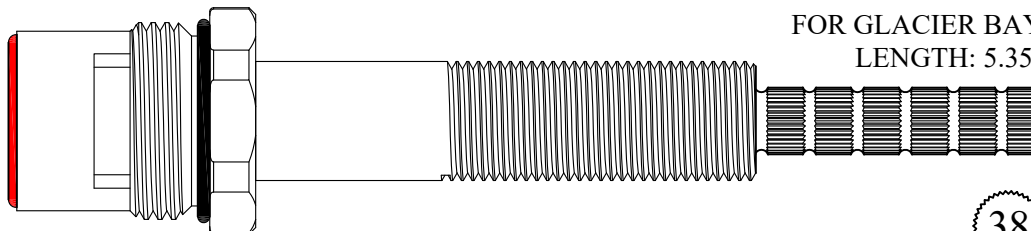

421421/ 421422

GASKET: 890200 O-RING INCLUDED
SEAL: 898610-R/B
DISC SET: 109850-PKG

38
3-21