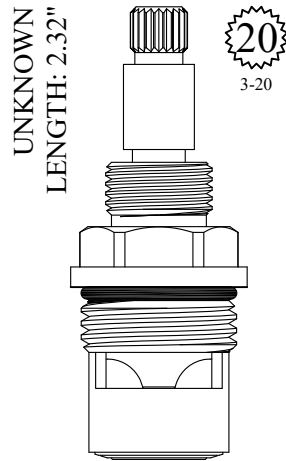

LF461401
LF461402

CERAMIC DISC CARTRIDGES

FOR SEPCO
WATERMARK
LENGTH: 2.32"

15
3-27

GASKET: 890170 O-RING INCLUDED
SEAL: 898510-W
DISC SET: 151380-PKG

LF459721
LF459722

OEM #
CRT502-H
CRT502-C

UNKNOWN
LENGTH: 2.32"