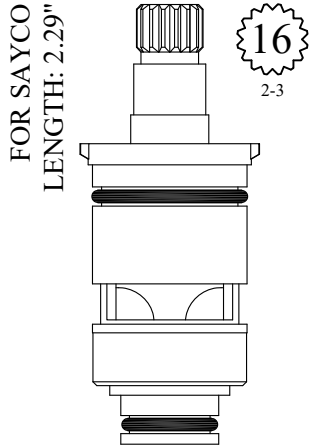

GASKET: 890170 O-RING INCLUDED
DISC SET: 151380-PKG

LF459611
LF459612