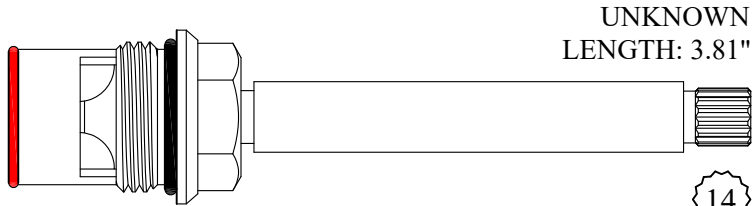

CERAMIC DISC CARTRIDGES

UNKNOWN
LENGTH: 3.81"

LF403461/ LF403462

GASKET: 890170 O-RING INCLUDED
SEAL: 898580-R/B
DISC SET: 151380-PKG

14
5/16

FOR AMERICAN STANDARD
MIN. LENGTH: 3.81"
MAX. LENGTH: 4.81"

All Brass Unit - No Plastic