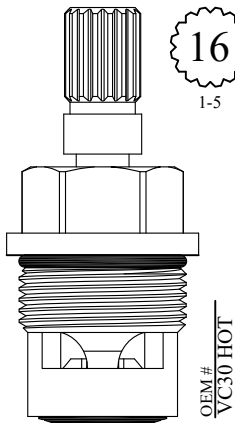

16
1-5

GASKET: 890180 O-RING INCLUDED
SEAL: 898510
DISC SET: 151380-PKG

LF459451
LF459452

FOR HUDSON REED
LENGTH: 2.13"