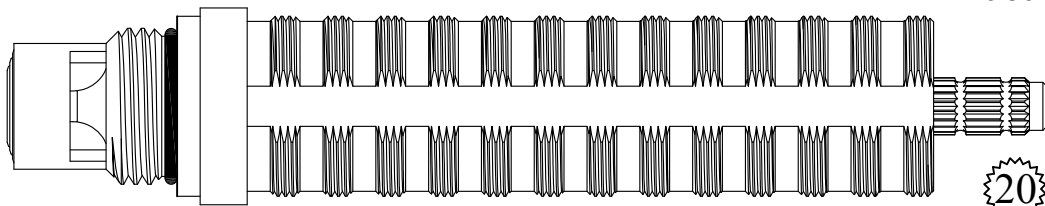

FOR DORNBRACHT
LENGTH: 5.38"

Comes with 20pt Dornbracht
adapter: 103200

421161-EN/ 421162-EN

GASKET: 890170 O-RING INCLUDED
SEAL: 898500
DISC SET: 112530-PKG

OEM #
0490031430090
0490031560090

Individual item available
esc.. nipple: #125080