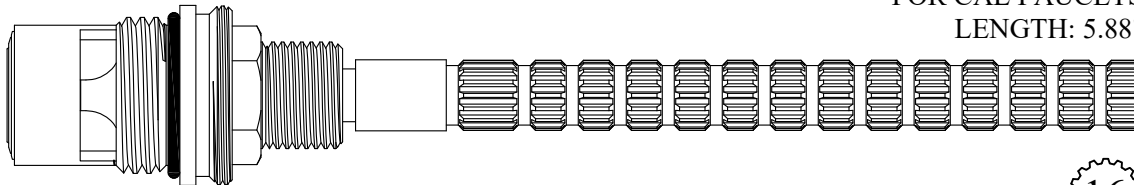

411291/ 411292

GASKET: 890170 O-RING INCLUDED
SEAL: 898510-W
DISC SET: 151380-PKG

FOR DOLLY TRIM
LENGTH: 5.88"