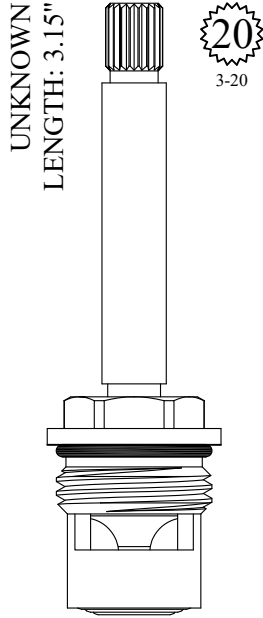

GASKET: 890170 O-RING INCLUDED
SEAL: 898500
DISC SET: 151380-PKG

LF467361
LF467362