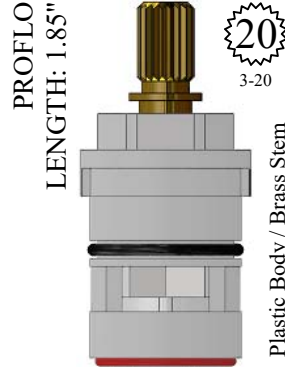

GASKET: 890170 O-RING INCLUDED
SEAL: 898570-R/B
DISC SET: 151380-PKG
LF456211
LF456212
OEM #
PFX141562PK