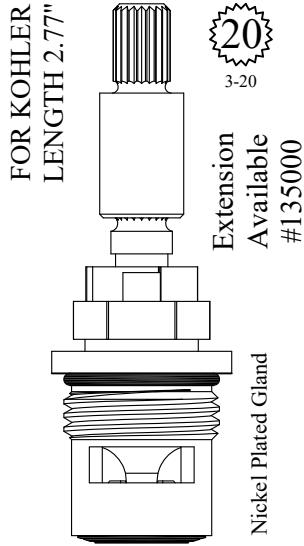

CERAMIC DISC CARTRIDGES

GASKET: 890170 O-RING INCLUDED
SEAL: 898510
DISC SET: 151380-PKG

LF464941

OEM #
30583