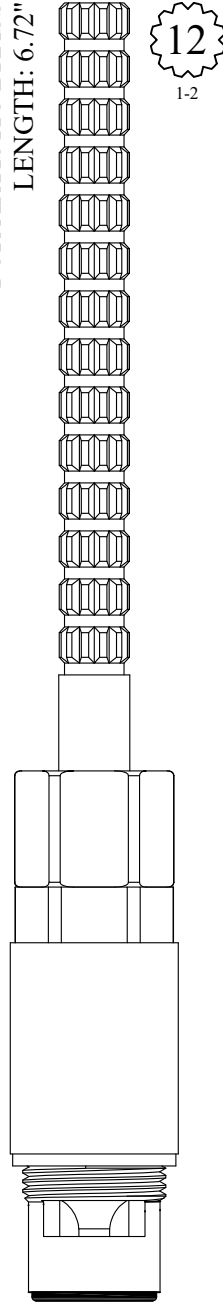

CERAMIC DISC CARTRIDGES

FOR CONCINITY
LENGTH: 6.72"

Individual items available Stem Ext. 5.00": #136050
Ext. Adap. Screw: #103310

FOR ARTISTIC BRASS
LENGTH: 6.72"

FOR ARTISTIC BRASS
LENGTH: 6.72"

FOR HARDEN
LENGTH: 7.88"

GASKET: 890210 O-RING INCLUDED
SEAL: 898520
DISC SET: 109850-PKG

428031
428032

GASKET: 895100 GASKET INCLUDED
SEAL: 898540
DISC SET: 112530-PKG

427301
427302

OEM #
RK-0640-0-1
RK-0640-1-1

GASKET: 895100 GASKET INCLUDED
SEAL: 898540
DISC SET: 112530-PKG

427331
427332

GASKET: 891140 O-RING INCLUDED
DISC SET: 151380-PKG

428201
428202

OEM #
134 C
135 H