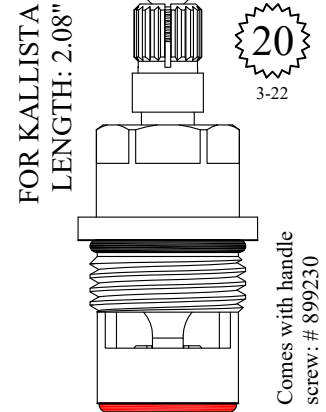

GASKET: 890170 O-RING INCLUDED
SEAL: 898570-R/B
DISC SET: 151380-PKG

LF459401
LF459402