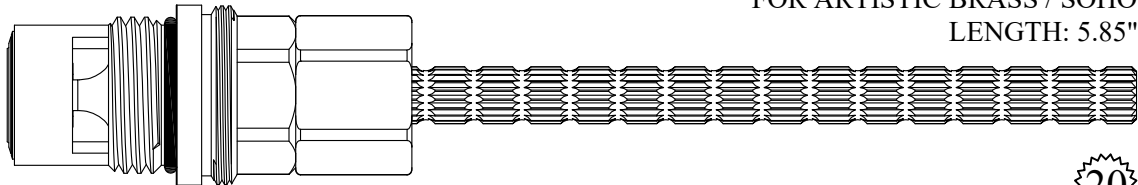

FOR ARTISTIC BRASS / SOHO
LENGTH: 5.85"

425741/ 425742

GASKET: 890170 O-RING INCLUDED
SEAL: 898510-W
DISC SET: 151380-PKG

20
3-20