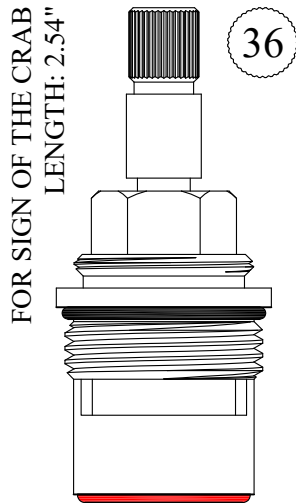

CERAMIC DISC CARTRIDGES

GASKET: 890210 O-RING INCLUDED
SEAL: 898610-R/B
DISC SET: 109850-PKG

401481
401482