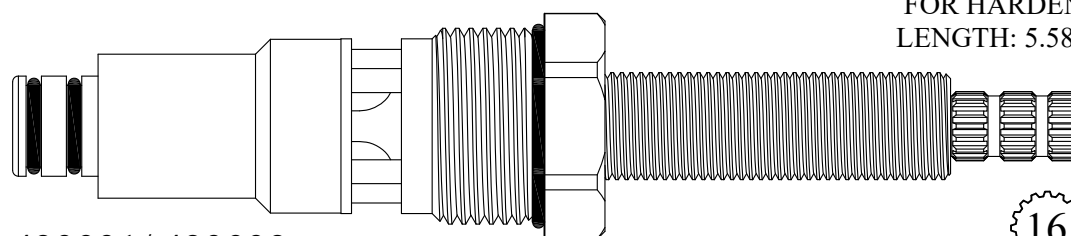

FOR HARDEN
LENGTH: 5.58"

16
3-16

423931/ 423932

GASKET: 890210 O-RING INCLUDED
DISC SET: 151380-PKG