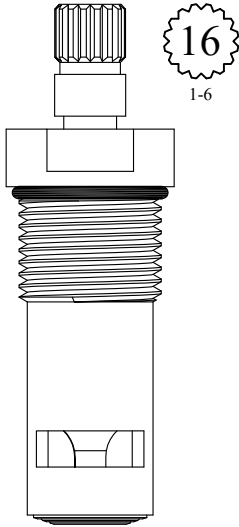

CERAMIC DISC CARTRIDGES

CERAMIC CONVERSION FOR CENTRAL
REPLACES LF464811 / LF464812
LENGTH: 2.67"

GASKET: 890170 O-RING INCLUDED
SEAL: 898500
DISC SET: 112530-PKG

LF462811
LF462812

FOR AQUABRASS
LENGTH: 2.67"