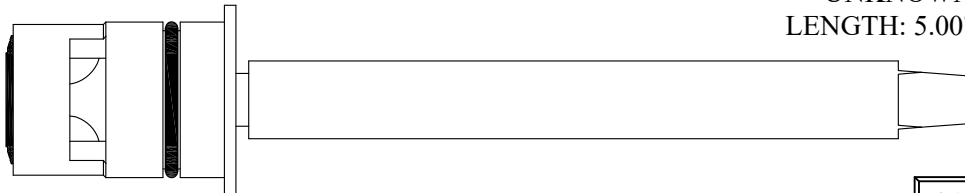

Chrome Plated Unit

UNKNOWN
LENGTH: 5.00"

5/16
TAPERED

412641/ 412642

GASKET: 890170 O-RING INCLUDED
SEAL: 898510
DISC SET: 151380-PKG