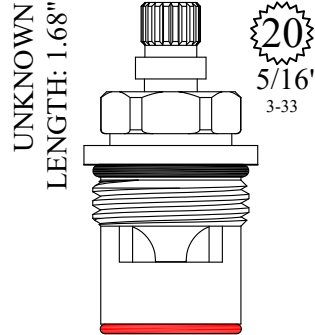

GASKET: 890170 O-RING INCLUDED
SEAL: 898580-R/B
DISC SET: 151380-PKG

LF452611
LF452612