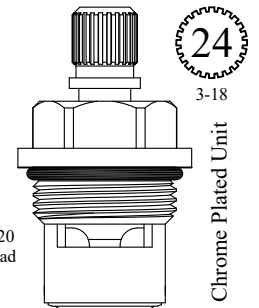

LF451191
LF451192

UNKNOWN
LENGTH: 1.54"

GASKET: 890150 O-RING INCLUDED
SEAL: 898500
DISC SET: 112530-PKG

LF451311
LF451312

UNKNOWN
LENGTH: 1.54"

GASKET: 890160 O-RING INCLUDED
SEAL: 898500
DISC SET: 112530-PKG