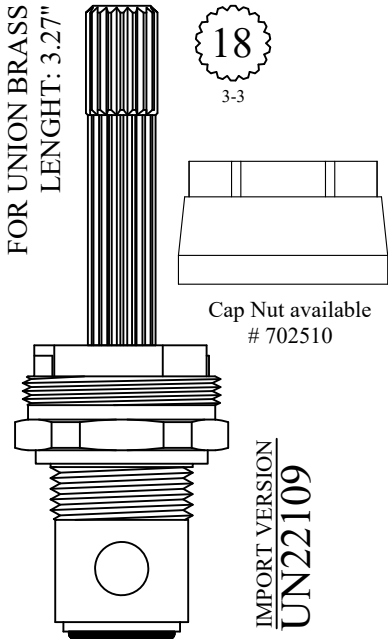

GASKET: 895100 INCLUDED

402511
402512

OEM #
1844 H
1844 C