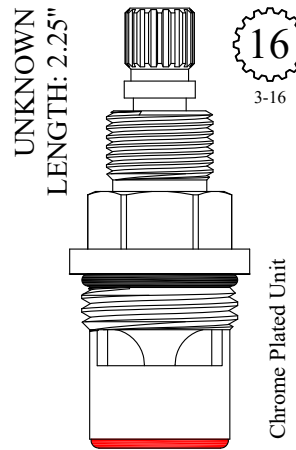

401441
401442

20
3-20

FOR BRASSCRAFT
LENGTH: 2.23"
GASKET: 890170 O-RING INCLUDED
SEAL: 898510
DISC SET: 124290-PKG

LF460721

All Brass Unit
No Plastic

OEM #
M-2

UNKNOWN
LENGTH: 2.25"
GASKET: 890170 O-RING INCLUDED
SEAL: 898570-R/B
DISC SET: 151380-PKG