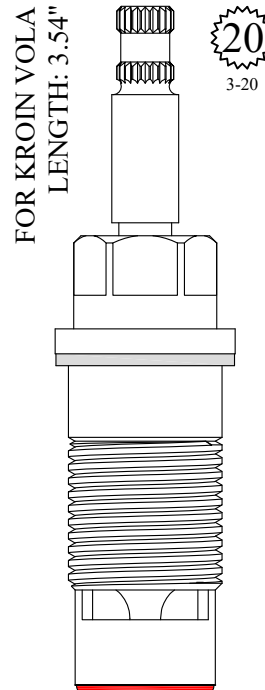

20
3-20

GASKET: 895150 INCLUDED
SEAL: 898570-R/B
DISC SET: 151380-PKG

LF468251 OEM # VR697K-99
LF468252 VR698K-99