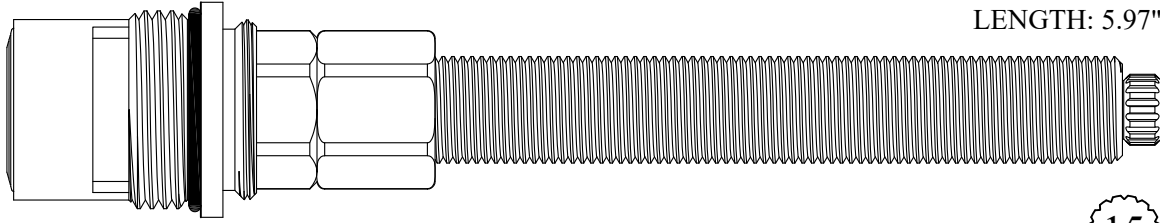

CERAMIC DISC CARTRIDGES

FOR SEPCO \ WATERMARK
LENGTH: 5.97"

421031/ 421032

GASKET: 890210 O-RING INCLUDED
SEAL: 898520
DISC SET: 109850-PKG

OEM #
CRT508-TS-H
CRT508-TS-C

15
3-27

FOR JACLO
LENGTH: 5.97"