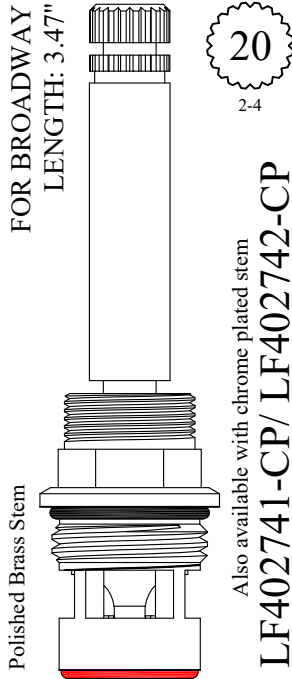

CERAMIC DISC CARTRIDGES

Extension adapter:
131230

20
2-4

Also available with chrome plated stem
LF402741-CP/ LF402742-CP

Escutcheon Nut
302740
available

GASKET: 890170 O-RING INCLUDED
SEAL: 898570-R/B
DISC SET: 151380-PKG

LF402741 OEM # 26.59205 605
LF402742 26.59203 605