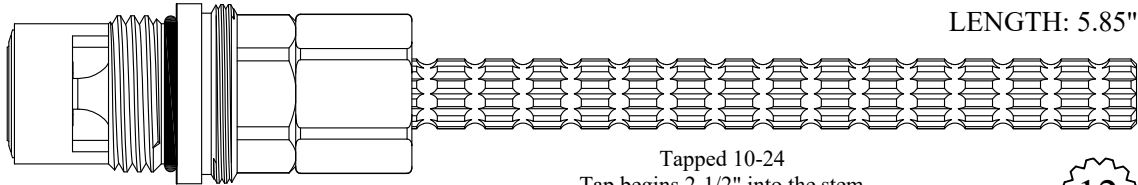

OEM #
98-705 or 98-006
98-709

FOR HARDEN
LENGTH: 5.58"

16
3-16

423931/ 423932

GASKET: 890210 O-RING INCLUDED
DISC SET: 151380-PKG

CERAMIC DISC CARTRIDGES

FOR ARTISTIC BRASS
LENGTH: 5.85"

425721/ 425722