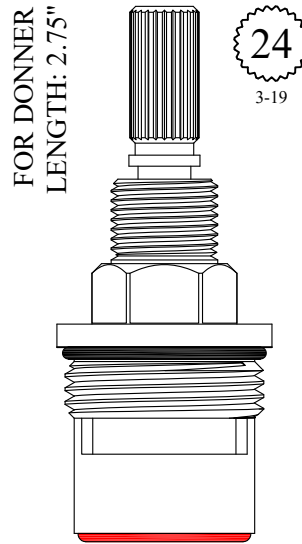

FOR DONNER
LENGTH: 2.75"

24
3-19

GASKET: 890210 O-RING INCLUDED
SEAL: 898610-R/B
DISC SET: 109850-PKG

401491
401492