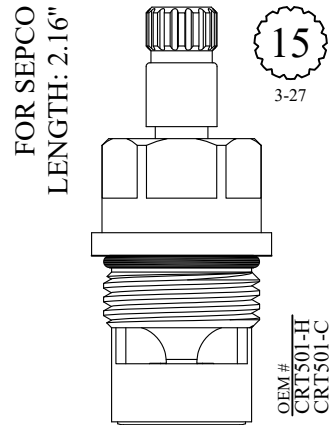

OEM # 994053-0070A
GASKET: 890170 O-RING INCLUDED
SEAL: 898510-W
DISC SET: 151380-PKG
LF461701
LF461702

OEM # 28610-0070A (old style)
COMPLETE CARTRIDGE W/
HANDLE BUSHING & SCREW
144240 & 899240
LF461721