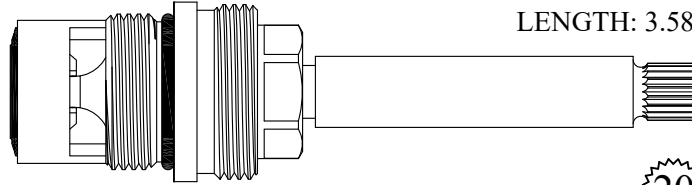

402911/ 402912
GASKET: 890170 O-RING INCLUDED
SEAL: 898510
DISC SET: 151380-PKG

OEM #
491-2608-00

20
3-20

Chrome Plated Unit

FOR SPEAKMAN
LENGTH: 3.59"