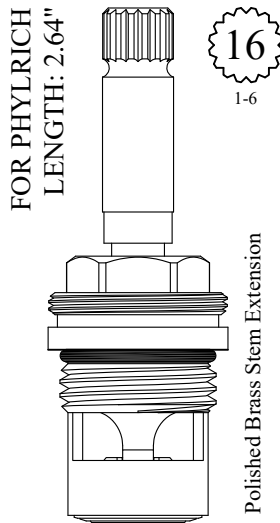

FOR PHYLRIK
LENGTH: 2.64"

16
1-6

Polished Brass Stem Extension

Also available with chrome plated stem extension
LF464661-CP / LF464662-CP

GASKET: 890170 O-RING INCLUDED
SEAL: 898510-W
DISC SET: 151380-PKG

LF464661
LF464662

Stem Ext. 1-1/16"
Polished Brass: 105270-PB
Chrome: 105270-CP
Extension Screw: 103310