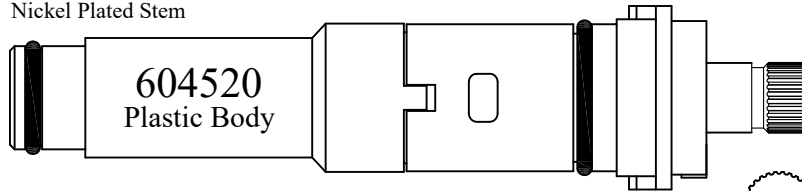

Must use the 647490 seat to convert from a compression to the ceramic

FOR WOLVERINE

LENGTH: 4.19"

Nickel Plated Stem

LF404521/ LF404522

3-35

Available: Stem Only

LF263321
LF263322

Also available as
a RH/LH Kit

LF404521-2

Kit includes:

- (1) RH Stem
- (1) LH Stem
- (1) Body

FOR WOLVERINE

LENGTH: 4.22"

Nickel Plated Stem