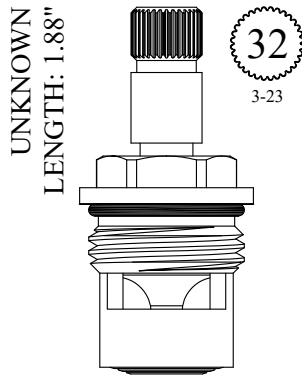

GASKET: 890170 O-RING INCLUDED
SEAL: 898500
DISC SET: 112530-PKG

LF455381
LF455382