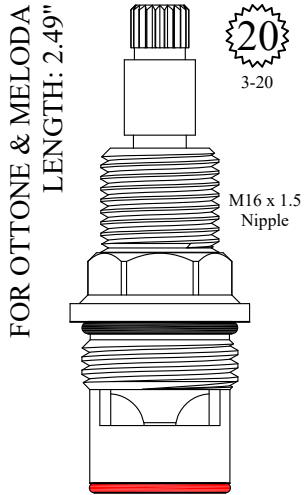

CERAMIC DISC CARTRIDGES

GASKET: 890170 O-RING INCLUDED
SEAL: 898580-R/B
DISC SET: 151380-PKG

LF462841
LF462842