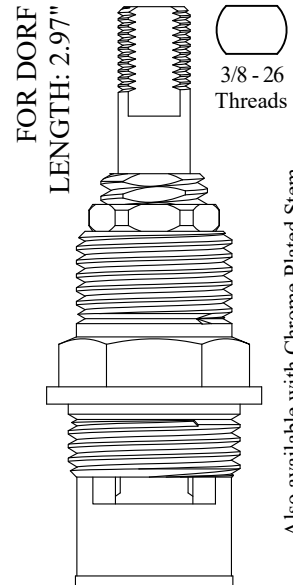

FOR DORF
LENGTH: 2.97"

3/8 - 26
Threads

GASKET: 895370 INCLUDED
DISC SET: 124290-PKG

LF465941
LF465942

Also available with Chrome Plated Stem
LF465941-CP / LF465942-CP