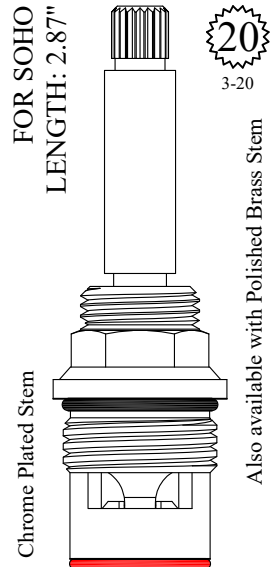

LF465401
LF465402

OEM #
124 H
123 C

FOR BALOCCHI
LENGTH: 2.87"

Chrome Plated Stem

GASKET: 890170 O-RING INCLUDED
SEAL: 898570-R/B
DISC SET: 151380-PKG

LF465341
LF465342

FOR SOHO
LENGTH: 2.87"

Also available with Polished Brass Stem
LF465351-PB / LF465352-PB
Also available with Polished Nickel Stem
LF465351-PN / LF465352-PN