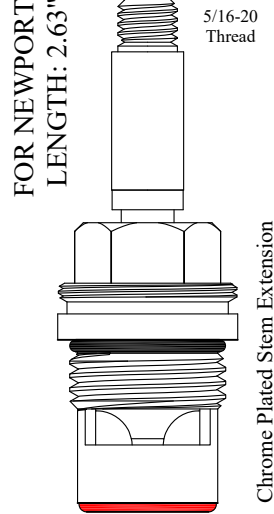

FOR NEWPORT
LENGTH: 2.63"

5/16-20
Thread

Chrome Plated Stem Extension

GASKET: 890170 O-RING INCLUDED
SEAL: 898570-R/B
DISC SET: 151380-PKG

LF464521
LF464522