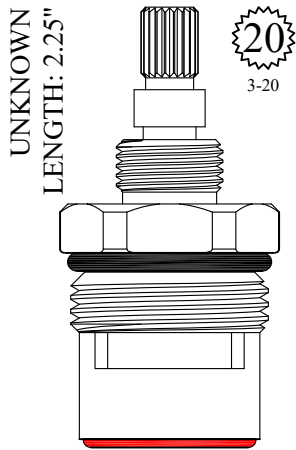

FOR ARMONIA
LENGTH: 2.24"
GASKET: 890170 O-RING INCLUDED
SEAL: 898570-R/B
DISC SET: 151380-PKG

LF461861
LF461862

20
3-14

UNKNOWN
LENGTH: 2.25"
GASKET: 890210 O-RING INCLUDED
SEAL: 898610-R/B
DISC SET: 109850-PKG