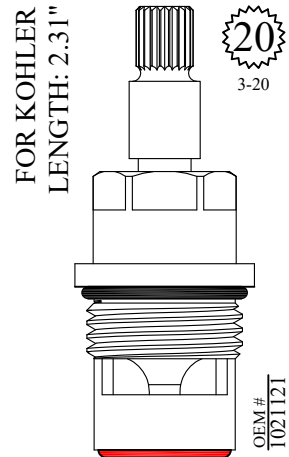

GASKET: 890170 O-RING INCLUDED
SEAL: 898570-R/B
DISC SET: 151380-PKG

LF461401
LF461402