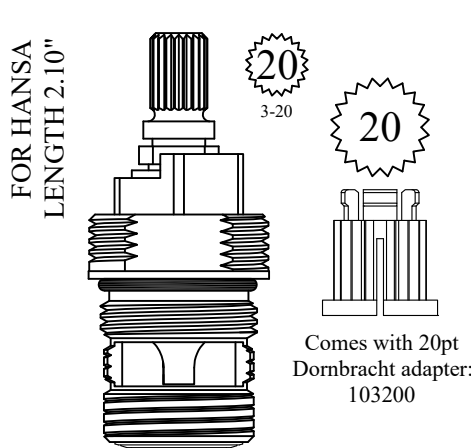

GASKET: 890170 O-RING INCLUDED
SEAL: 898510-W
DISC SET: 151380-PKG

LF459831
LF459832