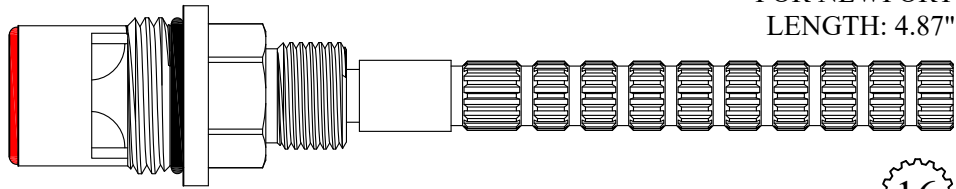

16
3-16

FOR NEWPORT
LENGTH: 4.87"

411221/ 411222

GASKET: 890170 O-RING INCLUDED
SEAL: 898570-R/B
DISC SET: 151380-PKG

16
3-16

FOR JACUZZI
LENGTH: 4.90"

410921/ 410922

GASKET: 890190 O-RING INCLUDED
SEAL: 898550
DISC SET: 151380-PKG