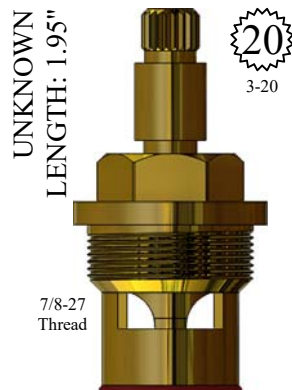

GASKET: 890170 O-RING INCLUDED
SEAL: 898580-R/B
DISC SET: 151380-PKG

LF458831
LF458832