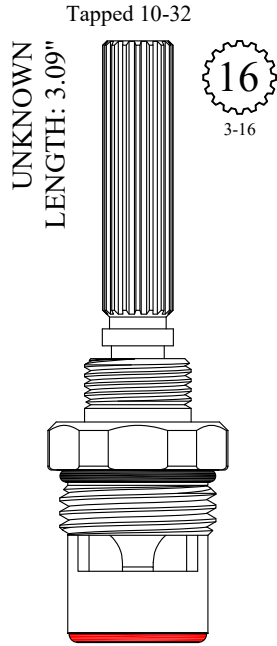

16
3-16

GASKET: 890170 O-RING INCLUDED
SEAL: 898570-R/B
DISC SET: 151380-PKG

LF466431
LF466432