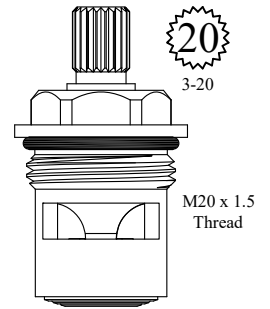

KO11158
KO11159

OEM #
76672
76671

FOR SAYCO
LENGTH: 1.49"

GASKET: 890170 O-RING INCLUDED
SEAL: 898540
DISC SET: 112530-PKG

LF451231
LF451232

OEM #
P1023
P1022

UNKNOWN
LENGTH: 1.51"

GASKET: 890170 O-RING INCLUDED
SEAL: 898500
DISC SET: 112530-PKG