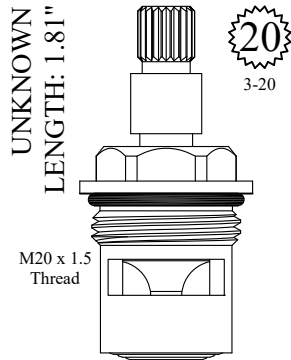

GASKET: 890170 O-RING INCLUDED
SEAL: 898500
DISC SET: 112530-PKG
LF456031
LF456032