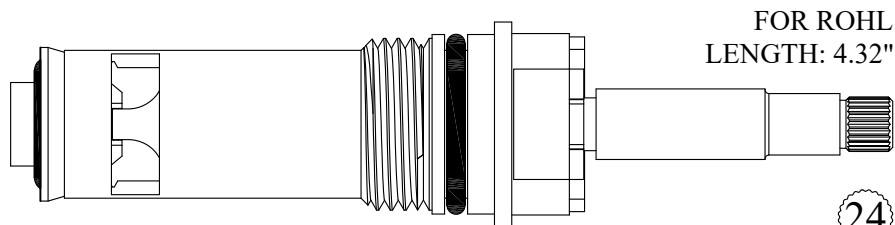

LF471401/ LF471402

GASKET: 891160 O-RING INCLUDED
DISC SET: 151380-PKG

OEM #
R94006942

24
9/32