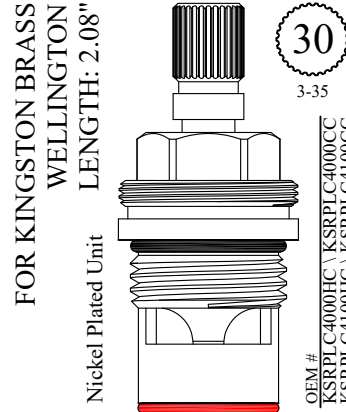

LF459191
LF459192

SEAL: 898500
DISC SET: 112530-PKG

LF459471
LF459472

GASKET: 890170 O-RING INCLUDED
SEAL: 898580-R/B
DISC SET: 151380-PKG

LF458371
LF458372

GASKET: 890170 O-RING INCLUDED
SEAL: 898580-R/B
DISC SET: 151380-PKG