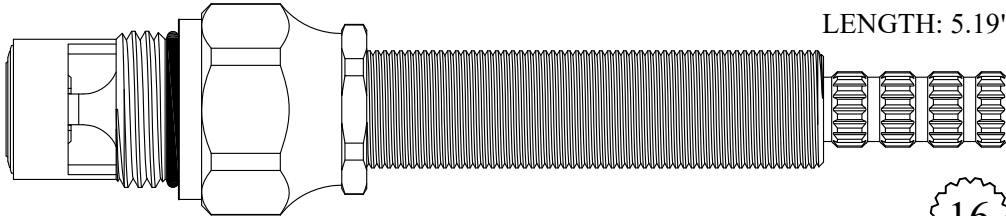

416711/ 416712

GASKET: 890170 O-RING INCLUDED
SEAL: 898510-W
DISC SET: 151380-PKG

16
1-5

Nickel Plated Stem

FOR CHICAGO
LENGTH: 5.28"