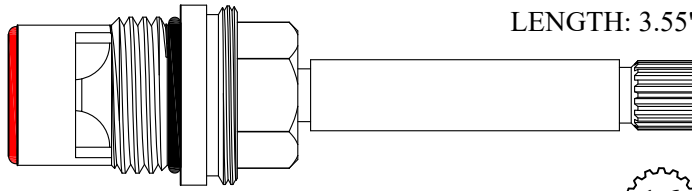

GASKET: 890170 O-RING INCLUDED
SEAL: 898510-W
DISC SET: 151380-PKG

402931
402932

CERAMIC DISC CARTRIDGES

FOR HARRINGTON
LENGTH: 3.55"

402581/ 402582
GASKET: 890170 O-RING INCLUDED
SEAL: 898570-R/B
DISC SET: 151380-PKG