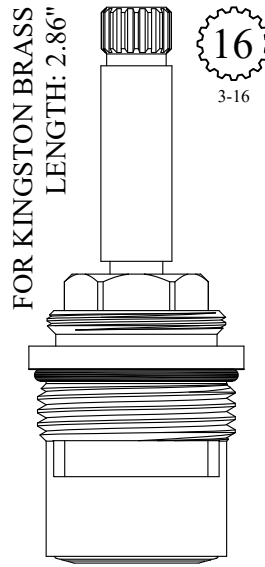

FOR KINGSTON BRASS
LENGTH: 2.86"

GASKET: 890210 O-RING INCLUDED
SEAL: 898520
DISC SET: 109850-PKG

402191
402192

OEM #
KSRPT1138HC
KSRPT1138CC