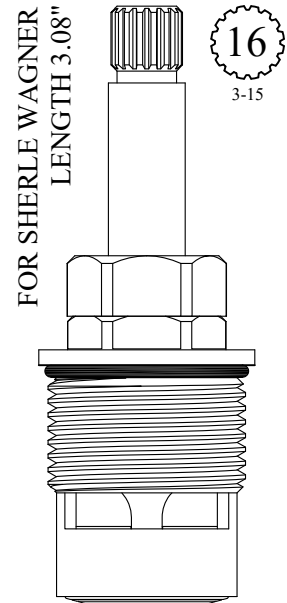

FOR SHERLE WAGNER
LENGTH 3.08"

16
3-15

GASKET: 890210 O-RING INCLUDED
SEAL: 898520
DISC SET: 109850-PKG

401881
401882