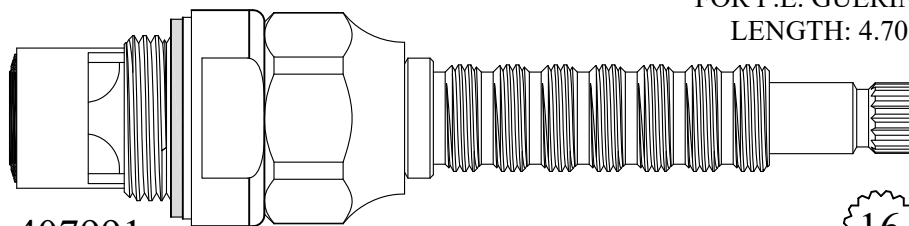

FOR P.E. GUERIN
LENGTH: 4.70"

407991

GASKET: 895400 INCLUDED
SEAL: 898510
DISC SET: 151380-PKG

1-6

Must use the 647480 seat
to convert from a
compression to the ceramic