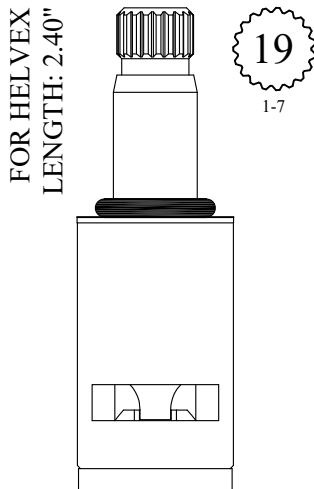

CERAMIC DISC CARTRIDGES

LF462711
LF462712

OEM #
063000A & 060530A
063001A & 060531A

GASKET: 895150 INCLUDED
SEAL: 898510-W
DISC SET: 151380-PKG

LF462661
LF462662

GASKET: 890170 O-RING INCLUDED
SEAL: 898580-R
DISC SET: 115520-PKG

LF462681
LF462682

OEM #
KSRP1291H
KSRP1291C

Also available with Brushed Nickel Stem
LF462681-BN / LF462682-BN
Also available with Polished Brass Stem
LF462681-PB / LF462682-PB

GASKET: 890170 O-RING INCLUDED
SEAL: 898510-W
DISC SET: 151380-PKG

LF462691
LF462692

OEM #
KSRPL3000HC
KSRPL3000CC

Use replacement
cartridge with existing
stem extension.
Attaches with included
replacement 2-56 screw

GASKET: 890210 O-RING INCLUDED
SEAL: 898520
DISC SET: 109850-PKG

401381
401382

DISC SET: 151380-PKG

LF463801
LF463802

OEM #
SH-0003

Use replacement
cartridge with existing
stem extension.
Attaches with included
replacement 2-56 screw

GASKET: 890170 O-RING INCLUDED
SEAL: 898510-W
DISC SET: 151380-PKG

LF462521
LF462522

GASKET: 890210 INCLUDED
SEAL: 898610-R/B
DISC SET: 109850-PKG

400961
400962