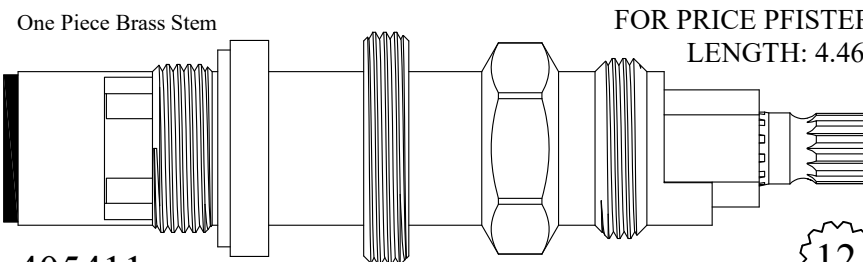

24
3-19

FOR PAUL
LENGTH: 4.45"

406731/ 406732

GASKET: 890170 O-RING INCLUDED
SEAL: 898510-W
DISC SET: 151380-PKG

OEM #
CCZZRE-4.5

16
3-16

FOR PRICE PFISTER
LENGTH: 4.46"

405411