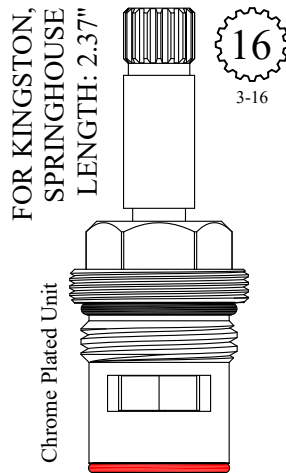

160

MO11315-LF

OEM #
T234

CERAMIC DISC CARTRIDGES

LF462711
LF462712

OEM #
063000A & 060530A
063001A & 060531A

GASKET: 895150 INCLUDED
SEAL: 898510-W
DISC SET: 151380-PKG

LF462661
LF462662