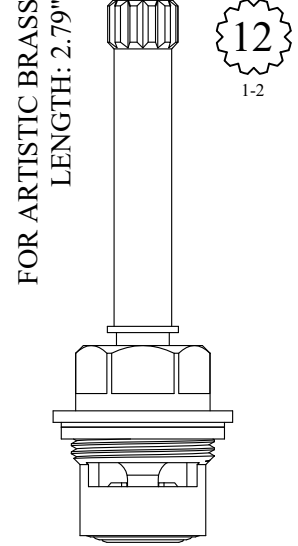

GASKET: 895100 INCLUDED
SEAL: 898500
DISC SET: 112530-PKG

401661
401662