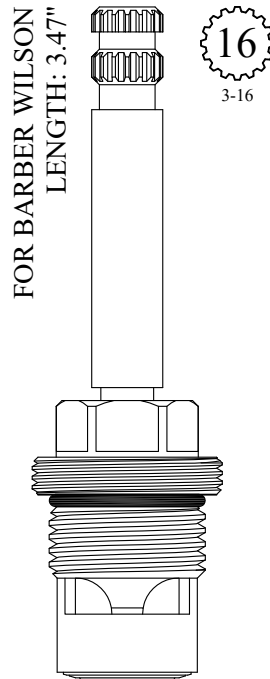

GASKET: 890190 O-RING INCLUDED
SEAL: 898510-W
DISC SET: 151380-PKG

LF468581
LF468582