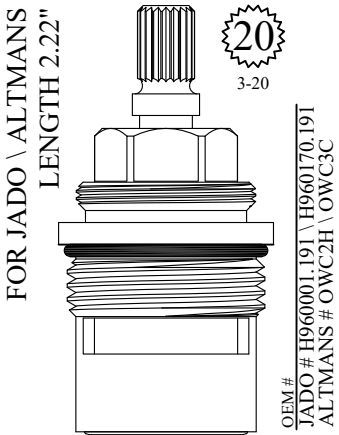

GASKET: 890210 O-RING INCLUDED
SEAL: 898520
DISC SET: 109850-PKG

401161
401162