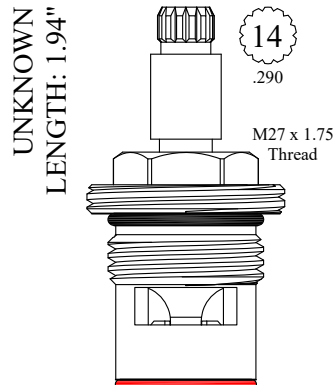

GASKET: 890170 O-RING INCLUDED
SEAL: 898580-R/B
DISC SET: 151380-PKG

LF458431
LF458432