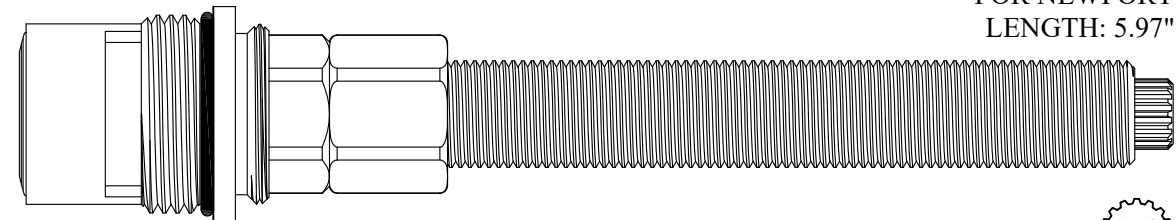

424911/ 424912

GASKET: 890210 O-RING INCLUDED
SEAL: 898520
DISC SET: 109850-PKG

OEM #
1-182
1-181

16
3-16

FOR ARTRISTIC BRASS
LENGTH: 5.97"