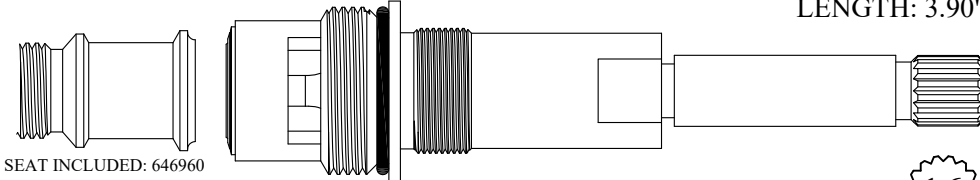

Screw: #174190

CERAMIC CONVERSION FOR AMERICAN STANDARD COLONY (LONG)
LENGTH: 3.90"

SEAT INCLUDED: 646960

403481

GASKET: 890180 O-RING INCLUDED
SEAL: 898510-W
DISC SET: 151380-PKG

16
1-6

FOR JACUZZI
LENGTH: 3.92"