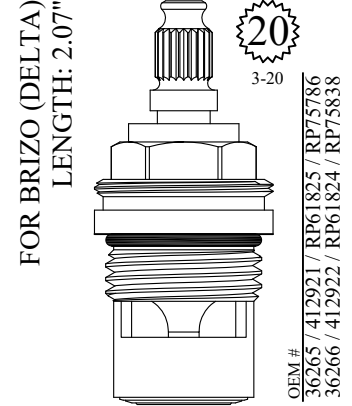

LF459291
LF459292

GASKET: 890170 O-RING INCLUDED
SEAL: 898570-R/B
DISC SET: 151380-PKG

LF459861
LF459862

GASKET: 890170 O-RING INCLUDED
SEAL: 898570-R/B
DISC SET: 151380-PKG

LF458861
LF458862

GASKET: 890170 O-RING INCLUDED
SEAL: 898510-W
DISC SET: 151380-PKG