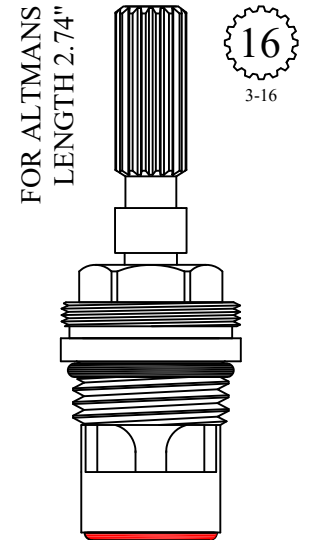

GASKET: 890170 O-RING INCLUDED
SEAL: 898570-R/B
DISC SET: 151380-PKG

LF464911
LF464912

OEM #
OLC3 IW
OLC4 IW

CERAMIC DISC CARTRIDGES

KOHLER
LENGTH: 2.75"

20
2-4

KO11193-LF
KO11194-LF

OEM #
GP1092204
GP1092203