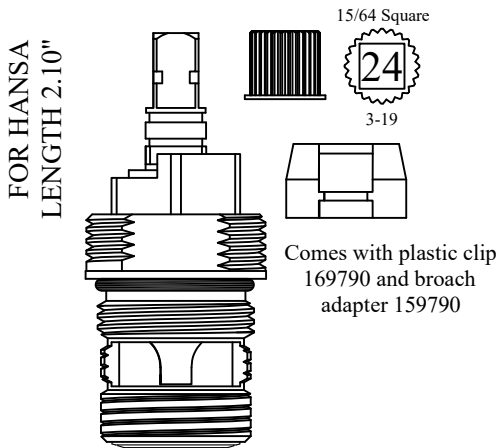

GASKET: 890170 O-RING INCLUDED
SEAL: 898510-W
DISC SET: 151380-PKG

LF459791
LF459792