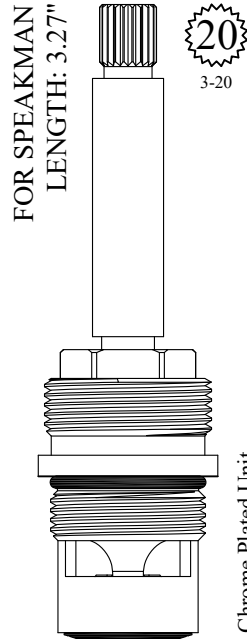

GASKET: 890170 O-RING INCLUDED
SEAL: 898510
DISC SET: 151380-PKG

LF466911
LF466912