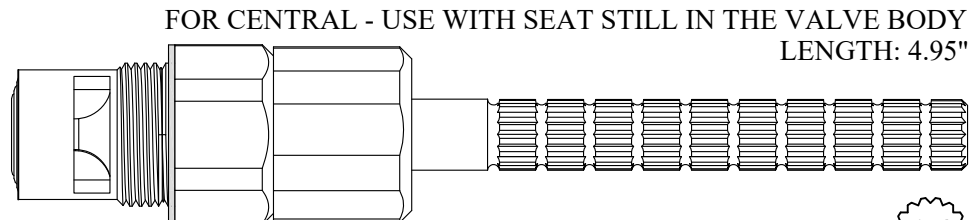

16
1-6

Chrome Plated Stem

CERAMIC CONVERSION FOR KOHLER 407001/2
LENGTH: 4.90"

407041/ 407042

DISC SET: 151380-PKG

Also available with gold plated stem
407041-PG/ 407042-PG

19
1-7

FOR CENTRAL - USE WITH SEAT STILL IN THE VALVE BODY
LENGTH: 4.95"