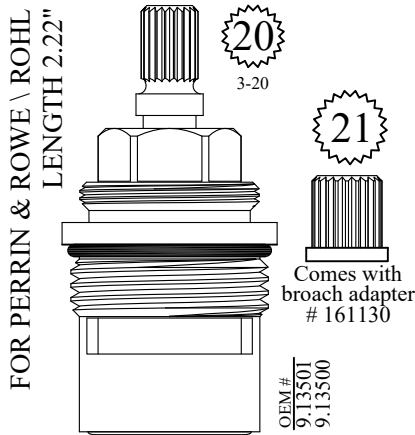

GASKET: 890210 O-RING INCLUDED
SEAL: 898520
DISC SET: 109850-PKG

402161
402162