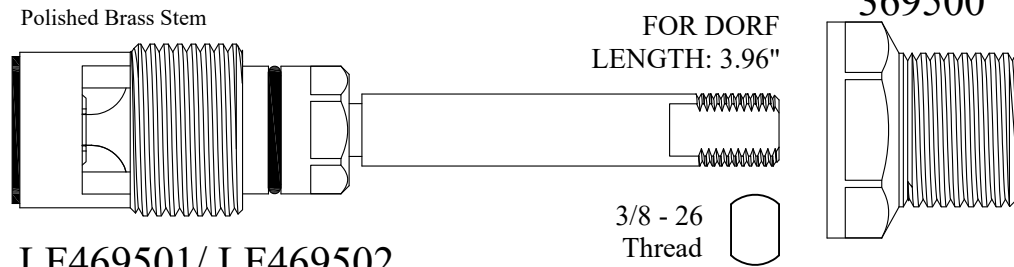

LF469501/ LF469502

DISC SET: 151380-PKG
GASKET: 895370

Also available with a Polished Chrome Plated Stem
LF469501-CP / LF469502-CP