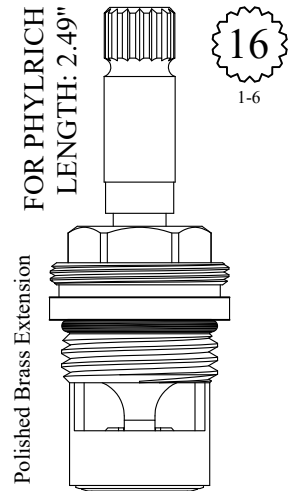

GASKET: 890170 O-RING INCLUDED
SEAL: 898510-W
DISC SET: 151380-PKG

LF463651
LF463652

Stem Ext. 29/32":
Polished Brass: 128350-PB
Chrome: 128350-CP
Extension Screw: 103310

Also available with chrome plated stem extension
LF463651-CP / LF463652-CP