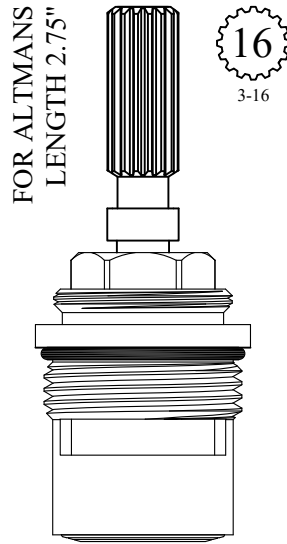

GASKET: 890170 O-RING INCLUDED
SEAL: 898570-R/B
DISC SET: 151380-PKG

LF464911
LF464912

OEM #
OLC3 IW
OLC4 IW

CERAMIC DISC CARTRIDGES

KOHLER
LENGTH: 2.75"

20
2-4

KO11193-LF
KO11194-LF

OEM #
GP1092204
GP1092203