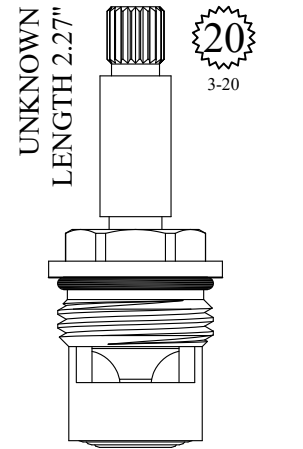

UNKNOWN
LENGTH: 2.27"
GASKET: 890170 O-RING INCLUDED
SEAL: 898500
DISC SET: 112530-PKG

LF462261
LF462262

20
3-20