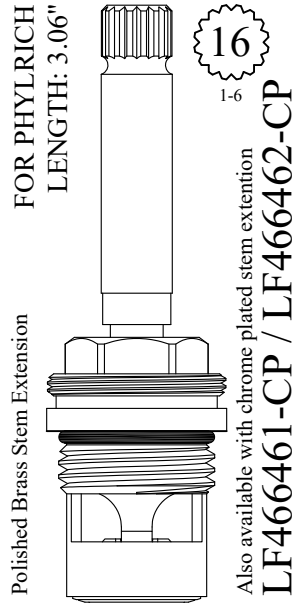

FOR PHYLRICH
LENGTH: 3.06"

16
1-6

Also available with chrome plated stem extension
LF466461-CP / LF466462-CP

GASKET: 890170 O-RING INCLUDED
SEAL: 898510-W
DISC SET: 151380-PKG

LF466461
LF466462

Cap Nut available
187310