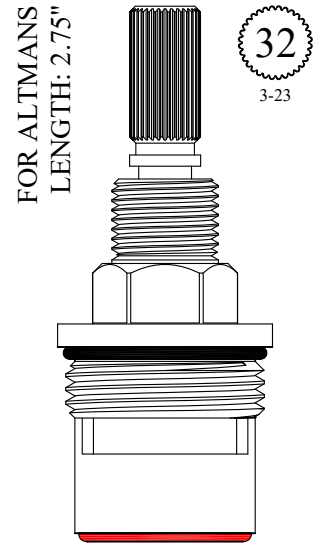

FOR ALTMANS
LENGTH: 2.75"

32
3-23

GASKET: 890210 O-RING INCLUDED
SEAL: 898610-R/B
DISC SET: 109850-PKG

401571
401572