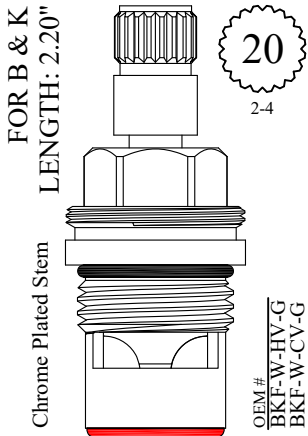

GASKET: 890170 O-RING INCLUDED
SEAL: 898570-R/B
DISC SET: 151380-PKG

LF460311
LF460312