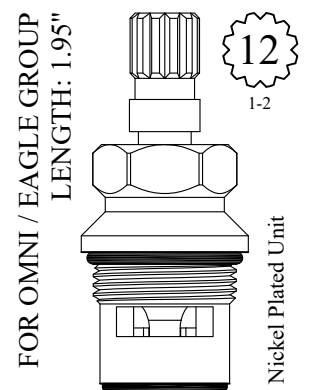

GASKET: 890170 O-RING INCLUDED
SEAL: 898540
DISC SET: 112530-PKG

LF458821
LF458822