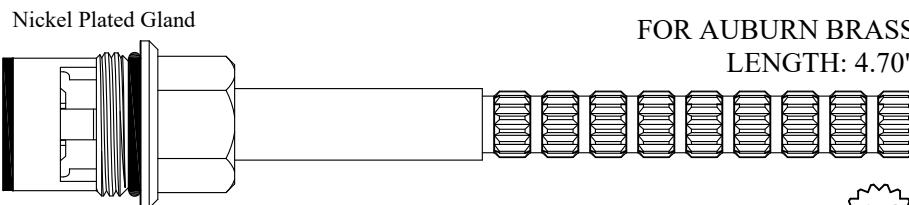

FOR AUBURN BRASS
LENGTH: 4.70"

404831/ 404832

GASKET: 890160 O-RING INCLUDED
DISC SET: 151380-PKG

2-3

CERAMIC DISC CARTRIDGES

FOR WATERWORKS
LENGTH: 4.76"

20
3-20

409941/ 409942
GASKET: 890210 O-RING INCLUDED
SEAL: 898520
DISC SET: 109850-PKG