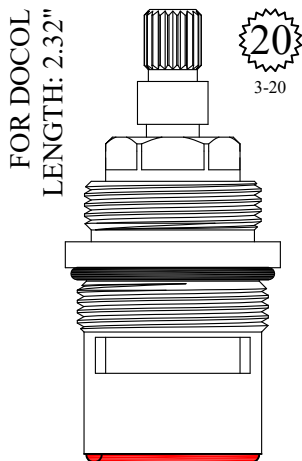

OEM #
G05-0532 / G05-0688
G05-0533 / G05-0689

FOR SPEAKMAN
LENGTH: 2.32"

20
3-20

GASKET: 890170 O-RING INCLUDED
SEAL: 898510
DISC SET: 151380-PKG

LF462511
LF462512

Comes with 20pt Dornbracht
adapter: 103200