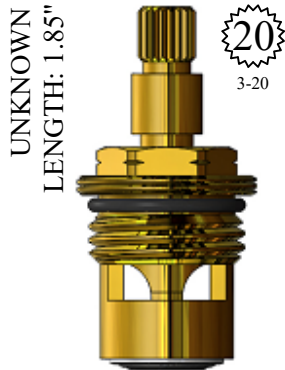

GASKET: 890170 O-RING INCLUDED
SEAL: 898500
DISC SET: 112530-PKG
LF456571
LF456572