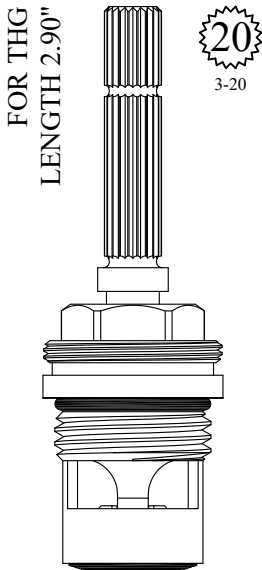

20
3-20

GASKET: 890170 O-RING INCLUDED
SEAL: 898510-W
DISC SET: 151380-PKG

LF465581
LF465582

OEM #
2110C-H
2110C-C