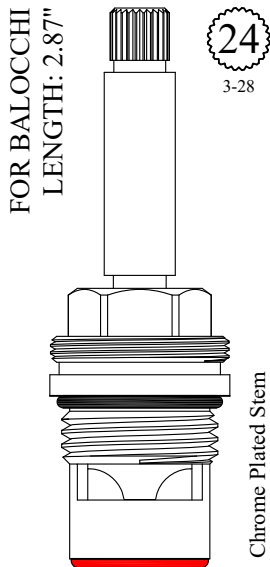

FOR BALOCCHI
LENGTH: 2.87"

Chrome Plated Stem

GASKET: 890170 O-RING INCLUDED
SEAL: 898570-R/B
DISC SET: 151380-PKG

LF465341
LF465342