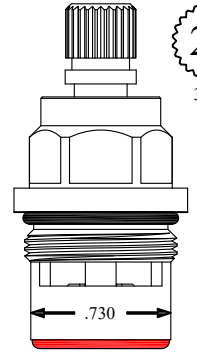

24
3-19

GASKET: 890170 O-RING INCLUDED
SEAL: 898570-R/B
DISC SET: 151380-PKG

LF455311
LF455312

FOR GERBER
LENGTH: 1.76"