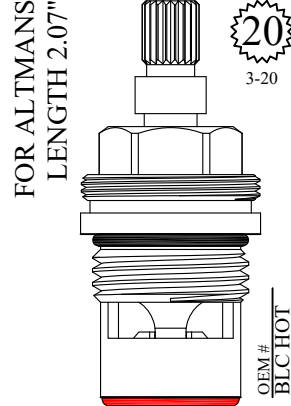

GASKET: 890170 O-RING INCLUDED
SEAL: 898570-R/B
DISC SET: 151380-PKG

LF458861
LF458862