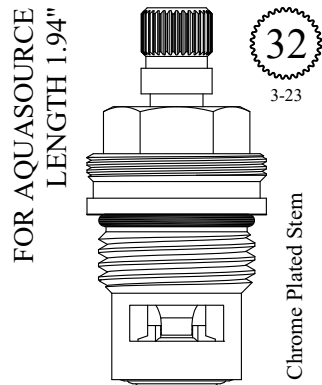

GASKET: 890170 O-RING INCLUDED
SEAL: 898500
DISC SET: 112530-PKG

LF457311
LF457312