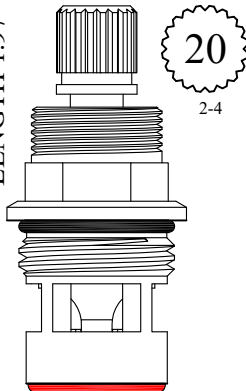

GASKET: 890170 O-RING INCLUDED
SEAL: 898570-R/B
DISC SET: 151380-PKG

LF457601
LF457602

OEM #
26.58844 000
26.58843 000

FOR ARTISTIC BRASS
LENGTH 1.97"