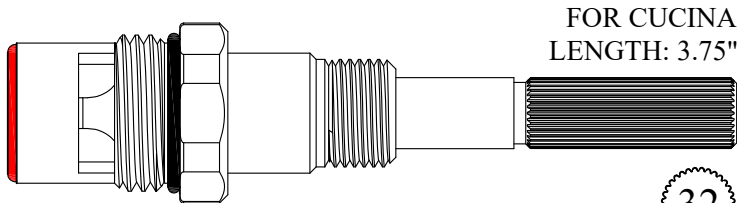

LF468441/ LF468442

GASKET: 890170 O-RING INCLUDED
SEAL: 898570-R/B
DISC SET: 151380-PKG

OEM #
2300-H
2300-C

32
3-23

Two nipple extensions are used in some applications. Order an extra if needed.

Individual item available
9/16-20 x 7/8" ext.
nipple: #118320