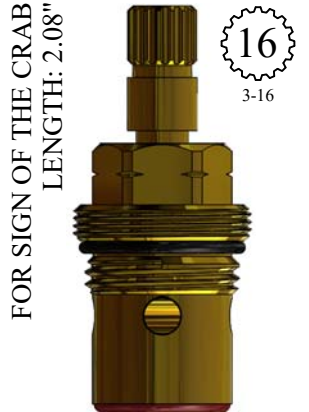

GASKET: 890170 O-RING INCLUDED
SEAL: 898580-R/B
DISC SET: 151380-PKG

LF458371
LF458372