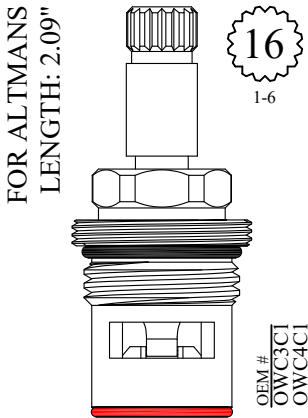

CERAMIC DISC CARTRIDGES

GASKET: 890170 O-RING INCLUDED
SEAL: 898580-R/B
DISC SET: 151380-PKG

LF459531
LF459532