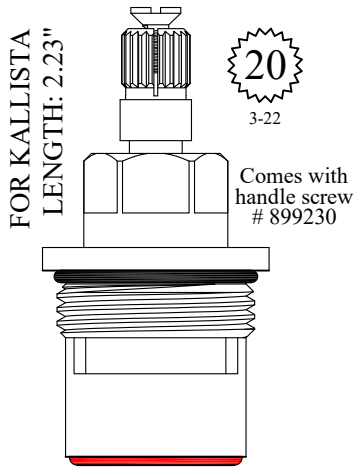

EK10591
EK10592

CERAMIC DISC CARTRIDGES

FOR KALLISTA
LENGTH: 2.23"
GASKET: 890210 O-RING INCLUDED
SEAL: 898610-R/B
DISC SET: 109850-PKG

401091
401092

20
3-22
Comes with
handle screw
899230

UNKNOWN
LENGTH: 2.24"
GASKET: 890170 O-RING INCLUDED
SEAL: 898570-R/B
DISC SET: 151380-PKG