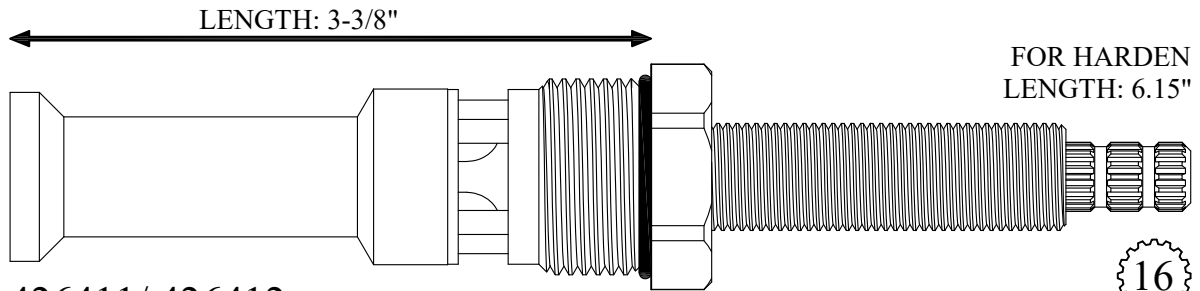

LENGTH: 3-3/8"

FOR HARDEN
LENGTH: 6.15"

16
3-16

426411/ 426412

GASKET: 890210 O-RING INCLUDED
SEAL: 64705-07
DISC SET: 151380-PKG