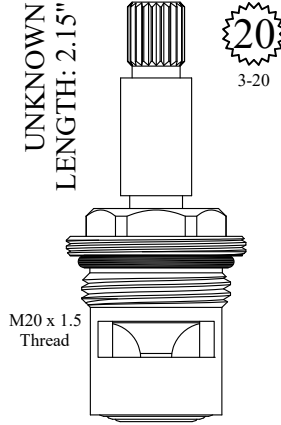

GASKET: 890170 O-RING INCLUDED
SEAL: 898500
DISC SET: 112530-PKG
LF459741
LF459742