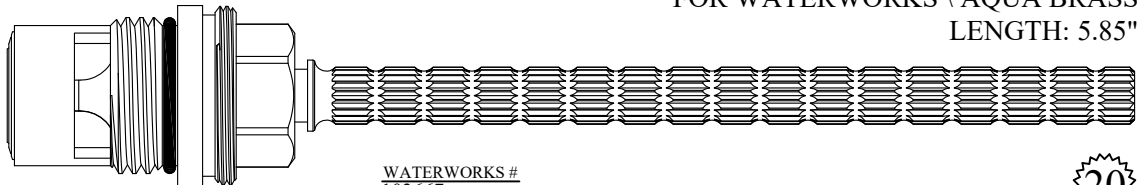

FOR WATERWORKS \ AQUA BRASS
LENGTH: 5.85"

425761/ 425762

GASKET: 890170 O-RING INCLUDED
SEAL: 898510-W
DISC SET: 151380-PKG

WATERWORKS #
103667
104496

20
3-20

Nickel Plated Gland