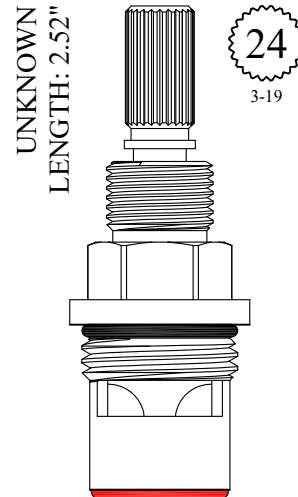

GASKET: 890170 O-RING INCLUDED
SEAL: 898570-R/B
DISC SET: 151380-PKG

LF464351
LF464352