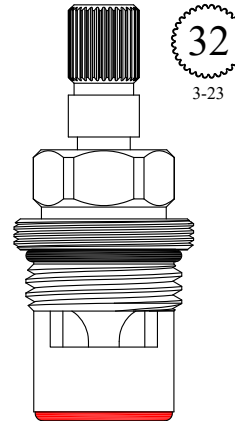

LF459501
LF459502

CERAMIC CONVERSION
FOR KOHLER
LENGTH: 2.12"

19
1-7

Chrome Plated Stem
Ceramic cartridge to replace
compression OEM #20656 & 20655

DISC SET: 151380-PKG

LF459601
LF459602

UNKNOWN
LENGTH: 2.12"