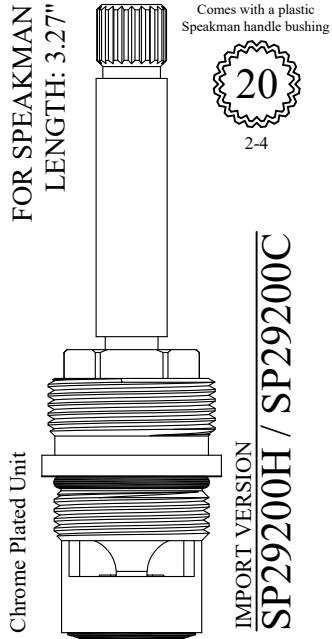

GASKET: 890170 O-RING INCLUDED
SEAL: 898510
DISC SET: 151380-PKG

LF466901
LF466902

OEM #
G05-0534 / G05-0690
G05-0535 / G05-0691