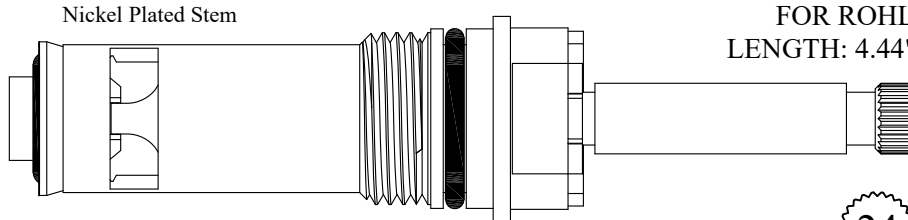

FOR JACUZZI
LENGTH: 4.42"

406821/ 406822

GASKET: 890190 O-RING INCLUDED
SEAL: 898550
DISC SET: 151380-PKG

16
1-6

FOR ROHL
LENGTH: 4.44"

LF471601/ LF471602

GASKET: 891160 O-RING INCLUDED
DISC SET: 151380-PKG