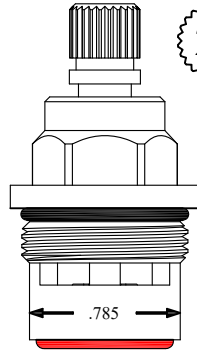

GASKET INCLUDED: 895070
SEAL: 898500
DISC SET: 112530-PKG

LF455481
LF455482

UNKNOWN
LENGTH: 1.74"

20
3-20

GASKET INCLUDED: 895070
SEAL: 898500
DISC SET: 112530-PKG

LF455471
LF455472

FOR DONNER
LENGTH: 1.75"