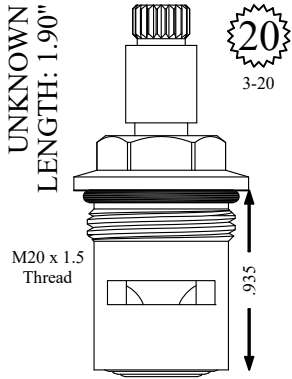

CERAMIC DISC CARTRIDGES

Chrome Cap Nut only: 123030

GASKET: 890170 O-RING INCLUDED
SEAL: 898500
DISC SET: 112530-PKG

LF456881
LF456882