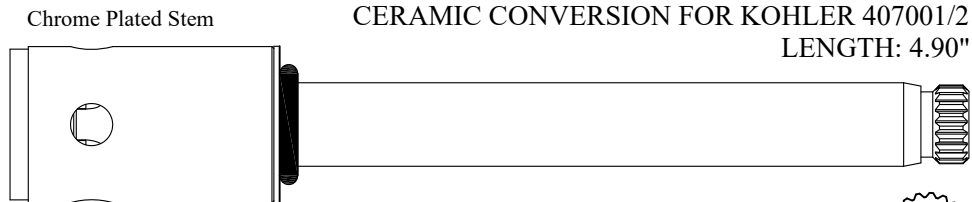

Chrome Plated Stem

CERAMIC CONVERSION FOR KOHLER 407001/2
LENGTH: 4.90"

407041/ 407042

DISC SET: 151380-PKG

Also available with gold plated stem
407041-PG/ 407042-PG

19
1-7