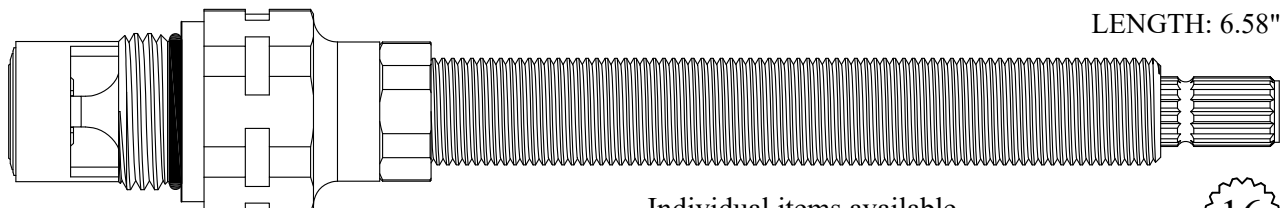

427281/ 427282

GASKET: 890170 O-RING INCLUDED
SEAL: 898510-W
DISC SET: 151380-PKG

Individual items available
Stem Ext. 5.00": #136050
Ext. Adap. Screw: #103310

16
1-6