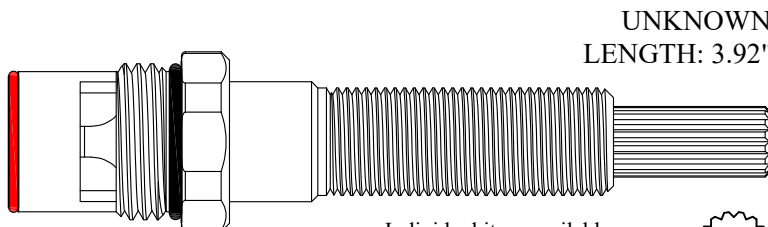

UNKNOWN
LENGTH: 3.92"

403631/ 403632

GASKET: 890170 O-RING INCLUDED
SEAL: 898580-R/B
DISC SET: 151380-PKG

Individual item available
9/16-20 x 2.0" ext. nipple: #135260

16
1-6