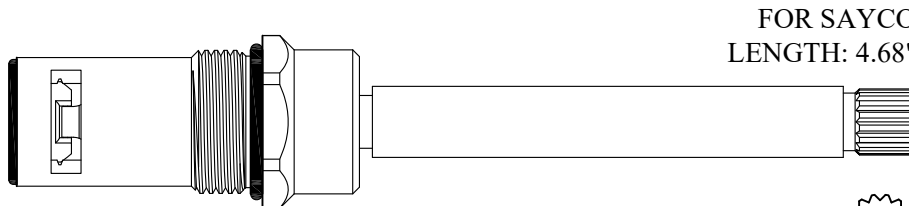

Kit available with
Extension, Sleeve &
Screw: #173350

Individual items
available

Screw: #123500

Sleeve: #123430

FOR SAYCO
LENGTH: 4.68"

408611/ 408612

GASKET: 890170 O-RING INCLUDED
SEAL: 898540
DISC SET: 112530-PKG