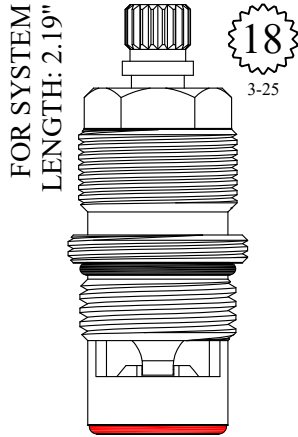

GASKET: 890170 O-RING INCLUDED
SEAL: 898570-R/B
DISC SET: 151380-PKG

LF460711
LF460712