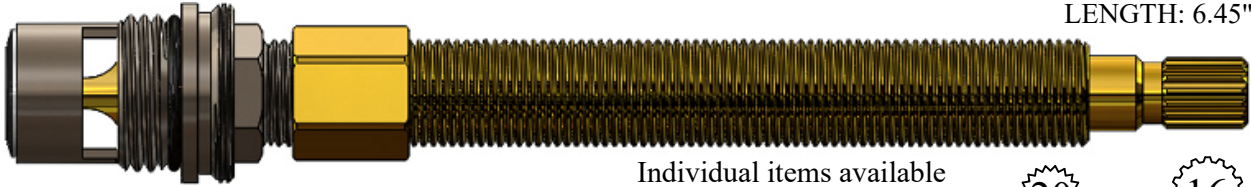

425891/ 425892

GASKET: 890170 O-RING INCLUDED
SEAL: 898510-W
DISC SET: 151380-PKG

OEM #
1-511

Individual items available
Stem Extension: #165890
Ext. Adap. Screw: #103310

20
3-20

16
3-16

FOR ALTMANS
LENGTH: 6.49"