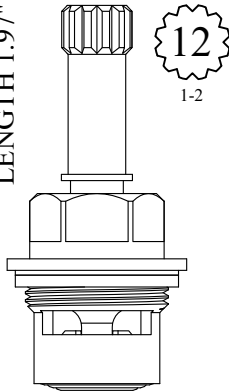

DE10486
DE10486-2 PAIR
OEM #
RP474222

FOR BROADWAY
LENGTH 1.97"

GASKET: 890170 O-RING INCLUDED
SEAL: 898570-R/B
DISC SET: 151380-PKG

LF457601
LF457602

OEM #
26.58844 000
26.58843 000

FOR ARTISTIC BRASS
LENGTH 1.97"