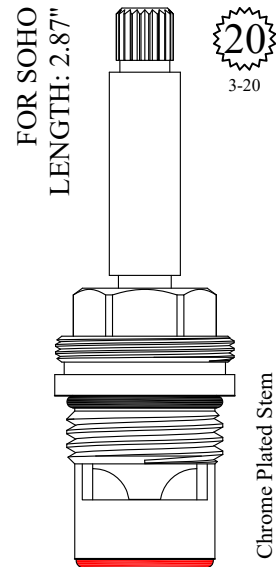

FOR SOHO
LENGTH: 2.87"

Chrome Plated Stem

GASKET: 890170 O-RING INCLUDED
SEAL: 898570-R/B
DISC SET: 151380-PKG

LF465371
LF465372