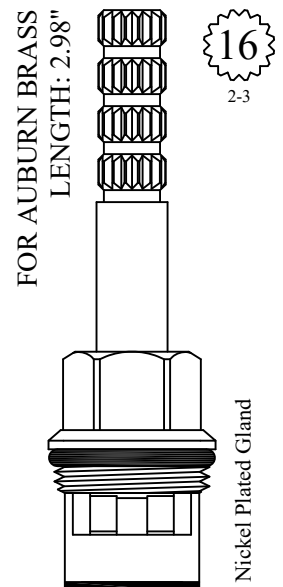

GASKET: 895170 INCLUDED
SEAL: 898510-W
DISC SET: 151380-PKG

466311

OPERATING STEM
IS FOR
REFERENCE ONLY

OEM #
61402-001

The above stem is available in the following lengths:

Stem #:	Length	Stem #:	Length
483171-6	6.00"	483171-18	18.00"
483171-8	8.00"	483171-20	20.00"
483171-10	10.00"	483171-22	22.00"
483171-12	12.00"	483171-24	24.00"
483171-14	14.00"	483171-26	26.00"
483171-16	16.00"	483171-30	30.00"