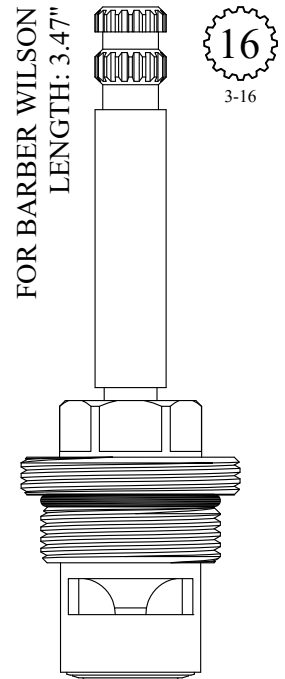

GASKET: 890190 O-RING INCLUDED
SEAL: 898510-W
DISC SET: 151380-PKG

LF468571 OEM # PS52H
LF468572 PS52C