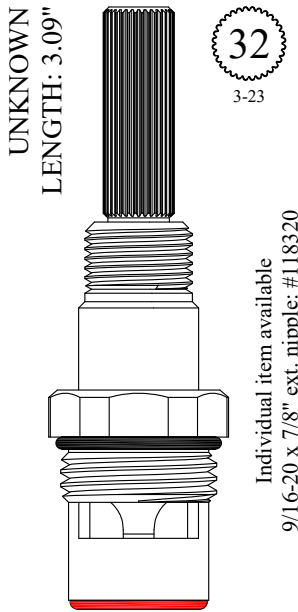

32
3-23

Individual item available
9/16-20 x 7/8" ext. nipple: #118320

GASKET: 890170 O-RING INCLUDED
SEAL: 898570-R/B
DISC SET: 151380-PKG

LF466441
LF466442