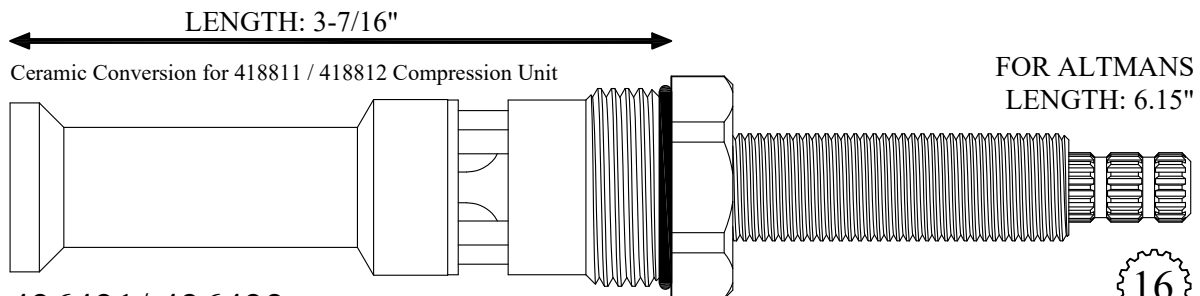

LENGTH: 3-7/16"

Ceramic Conversion for 418811 / 418812 Compression Unit

FOR ALTMANS
LENGTH: 6.15"

16
3-16

426421/ 426422

GASKET: 890210 O-RING INCLUDED
SEAL: 64705-07
DISC SET: 151380-PKG