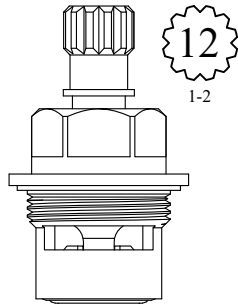

GASKET: 895100 INCLUDED
SEAL: 898500
DISC SET: 112530-PKG

LF451191
LF451192

UNKNOWN
LENGTH: 1.54"