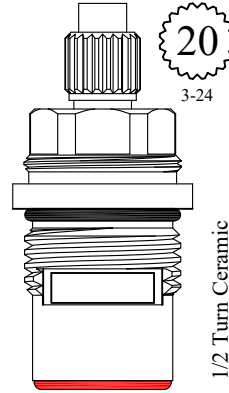

GASKET: 890170 O-RING INCLUDED
SEAL: 898570-R/B
DISC SET: 124290-PKG

LF457361
LF457362

1/2 Turn Ceramic

FOR DELTA
LENGTH: 1.97"