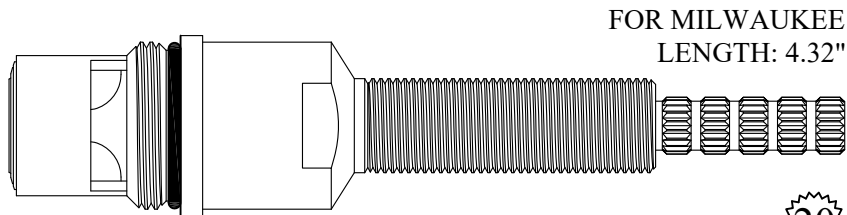

405191/ 405192

GASKET: 890170 O-RING INCLUDED
SEAL: 898510-W
DISC SET: 151380-PKG

20
3-20