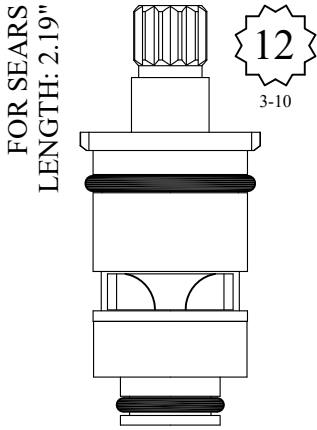

CERAMIC DISC CARTRIDGES

GASKET: 890170 O-RING INCLUDED
DISC SET: 151380-PKG

LF461071
LF461072