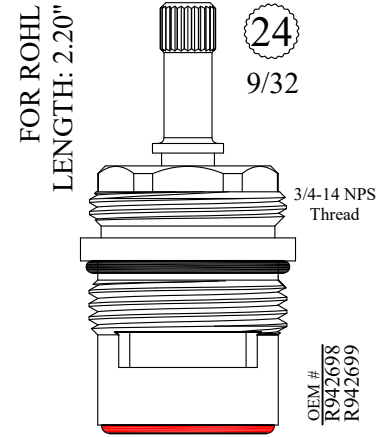

GASKET: 890210 O-RING INCLUDED
SEAL: 898610-R/B
DISC SET: 109850-PKG

401801
401802