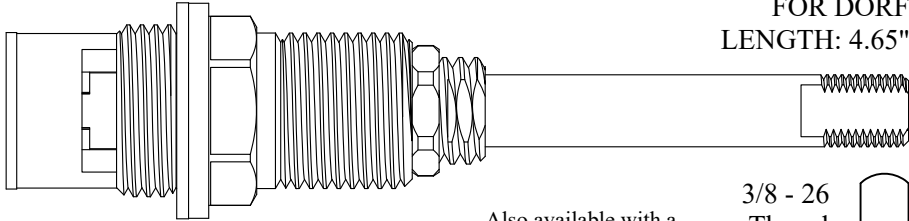

GASKET: 890170 O-RING INCLUDED
SEAL: 898570-R/B
DISC SET: 115520-PKG

CERAMIC DISC CARTRIDGES

Polished Brass Stem
1/2 Turn Ceramic

FOR DORF
LENGTH: 4.65"

3/8 - 26
Thread

407941/ 407942

DISC SET: 124290-PKG
GASKET: 895370 INCLUDED