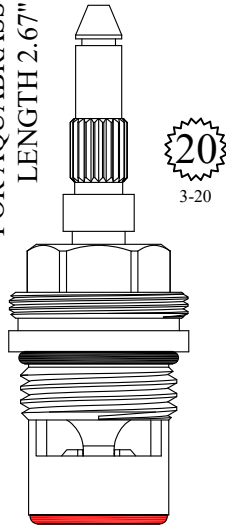

FOR AQUABRASS
LENGTH: 2.67"

GASKET: 890170 O-RING INCLUDED
SEAL: 898570-R/B
DISC SET: 151380-PKG

LF464681
LF464682

OEM #
CA10298
CA10297

CERAMIC CONVERSION FOR CRANE
REPLACES DIAL-EZE LF465121 / LF465122
LENGTH: 2.67"