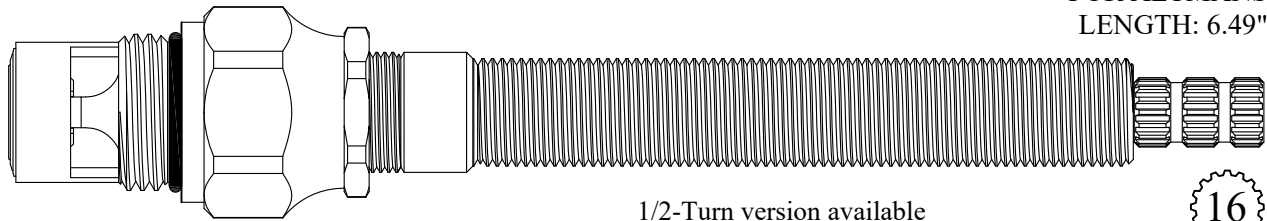

426841/ 426842

GASKET: 890170 O-RING INCLUDED
SEAL: 898510-W
DISC SET: 151380-PKG

1/2-Turn version available
426891/ 426892

GASKET: 890170 O-RING INCLUDED
SEAL: 898510-W
DISC SET: 124290-PKG

16
3-16

FOR ALTMANS \ CAL FAUCETS
LENGTH: 6.58"