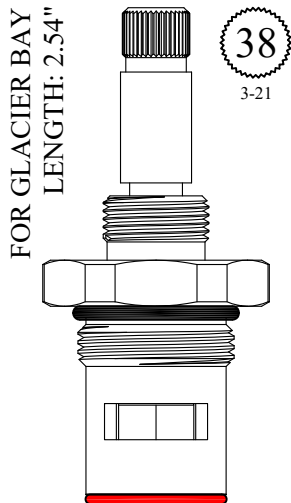

GASKET: 890170 O-RING INCLUDED
SEAL: 898580-R/B
DISC SET: 109850-PKG

400821
400822