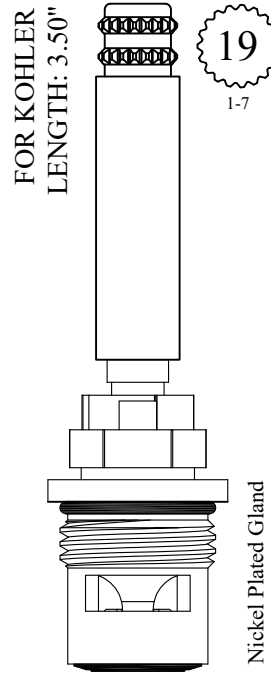

19
1-7

Nickel Plated Gland

GASKET: 890170 O-RING INCLUDED
SEAL: 898510
DISC SET: 151380-PKG

LF469331
LF469332