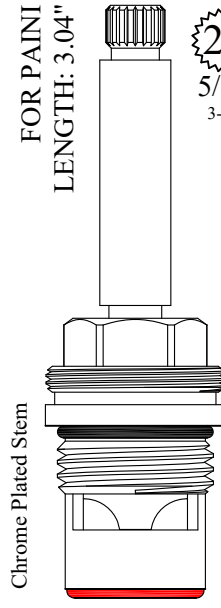

FOR PAINI
LENGTH: 3.04"

20
5/16
3-33

Also available with Brushed Nickel Stem
LF465371-BN / LF465372-BN
Also available with Polished Nickel Stem
LF465371-PN / LF465372-PN