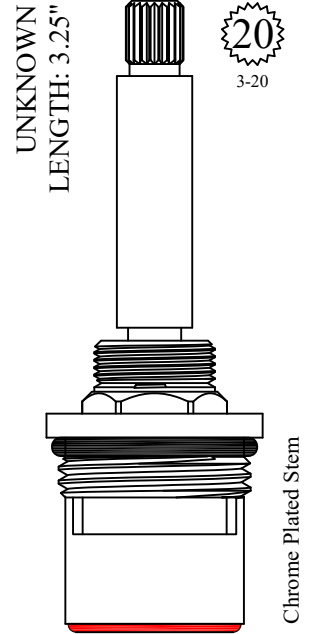

GASKET: 891180 O-RING INCLUDED
SEAL: 898610-R/B
DISC SET: 109850-PKG

402361
402362