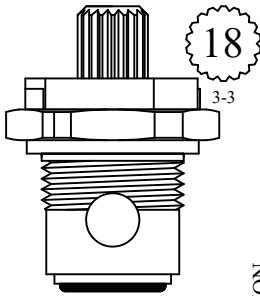

AS10199

OEM #
M964005-0070A

FOR UNION BRASS
LENGTH: 1.45"

GASKET: 895100 INCLUDED

LF452121
LF452122

OEM #
80079 1839AH
80080 1839AC

FOR KOHLER
LENGTH: 1.47"