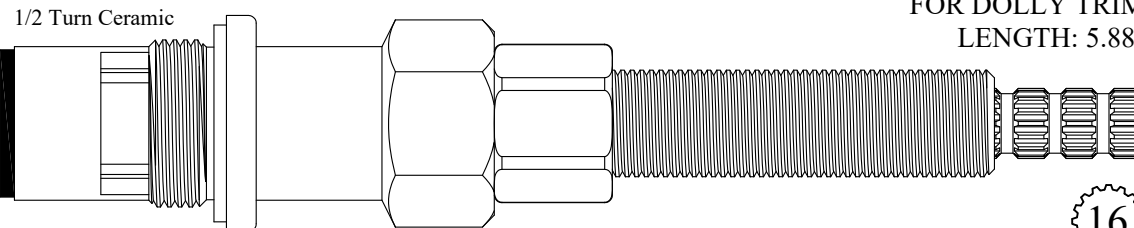

421641/ 421642

GASKET: 895390 INCLUDED
SEAL: 898550
DISC SET: 124290-PKG