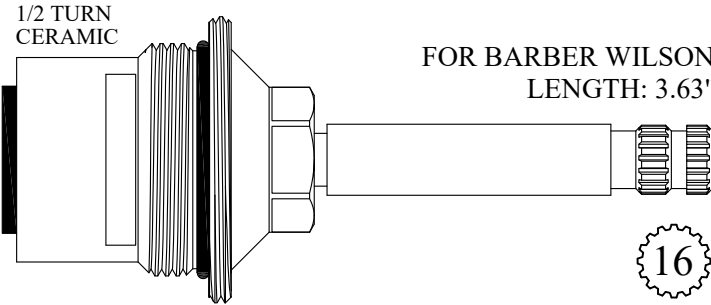

403571/ 403572

GASKET: 890210 O-RING INCLUDED
SEAL: 898550
DISC SET: 124290-PKG

16
3-16