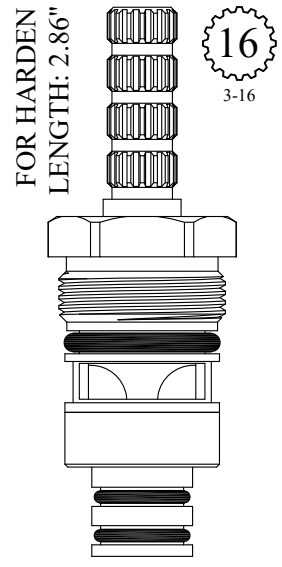

FOR HARDEN
LENGTH: 2.86"

GASKET: 891140 O-RING INCLUDED
DISC SET: 151380-PKG

LF465401
LF465402

OEM #
124 H
123 C