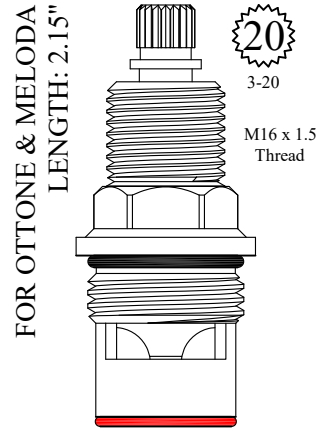

GASKET: 890170 O-RING INCLUDED
SEAL: 898580-R/B
DISC SET: 151380-PKG
LF460841
LF460842