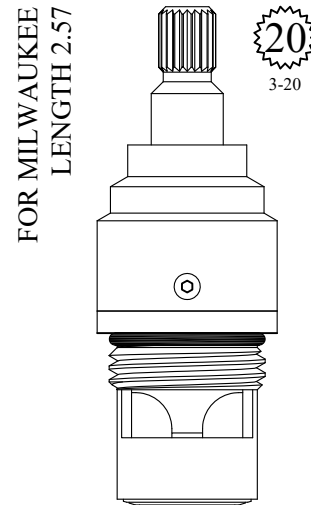

GASKET: 890170 O-RING INCLUDED
SEAL: 898510-W
DISC SET: 151380-PKG

LF463941
LF463942