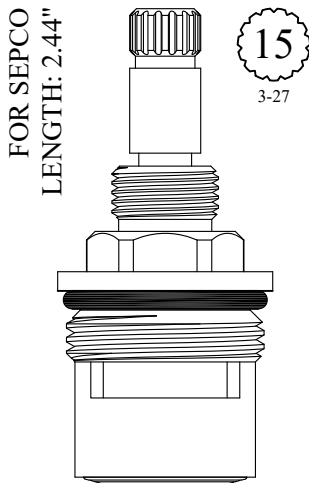

CERAMIC DISC CARTRIDGES

GASKET: 891180 O-RING INCLUDED
SEAL: 898520
DISC SET: 109850-PKG

401251
401252
OEM #
CRT508-H
CRT508-C

GASKET: 890210 O-RING INCLUDED
SEAL: 898520
DISC SET: 109850-PKG

401291
401292
OEM #
74502