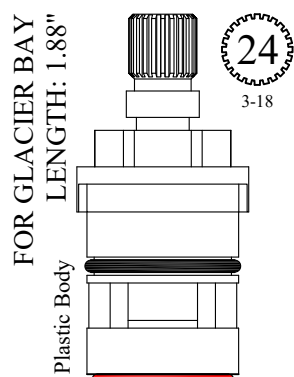

GASKET: 890170 O-RING INCLUDED
SEAL: 898580-R/B
DISC SET: 115520-PKG

LF456231
LF456232