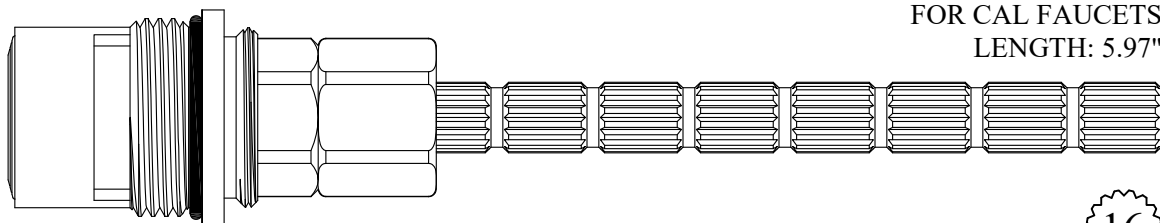

3/8 - 26
Thread 

1/4 Turn Ceramic Polished Gold Stem

FOR DORF
LENGTH: 5.90"

425981/ 425982

DISC SET: 151380-PKG
GASKET: 895370 INCLUDED

3/8 - 26
Thread 

FOR CAL FAUCETS
LENGTH: 5.97"

421661/ 421662