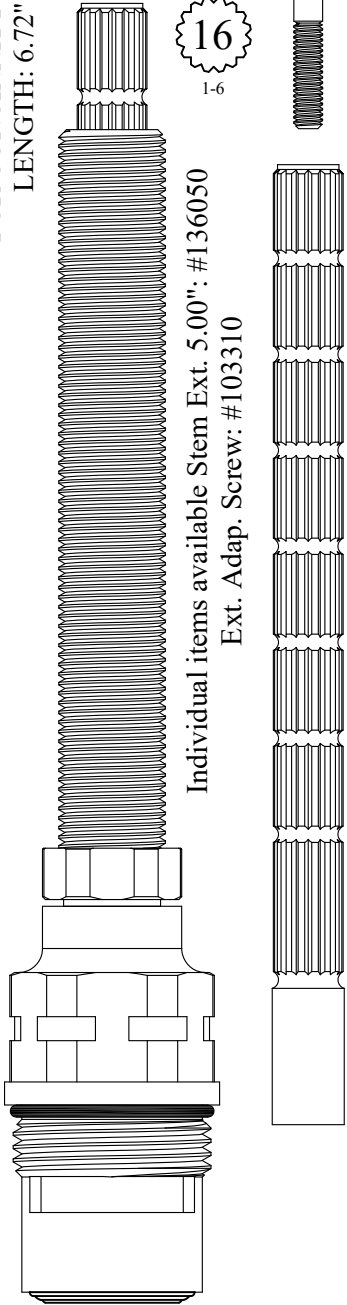

16
3-16

428081/ 428082

GASKET: 890210 O-RING INCLUDED
SEAL: 898520
DISC SET: 109850-PKG

CERAMIC DISC CARTRIDGES

FOR CONCINITY
LENGTH: 6.72"

Individual items available Stem Ext. 5.00": #136050
Ext. Adap. Screw: #103310