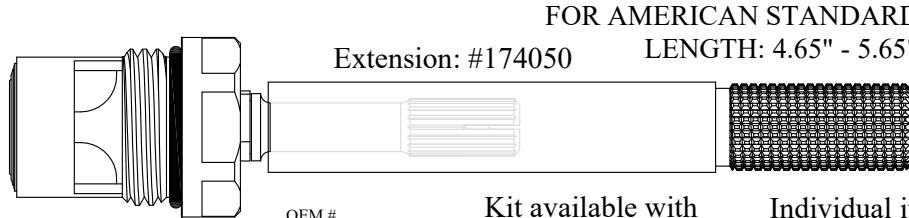

Extension: #174050 LENGTH: 4.65" - 5.65"

419211

GASKET: 890170 O-RING INCLUDED
SEAL: 898510-W
DISC SET: 151380-PKG

OEM #
33773-0070A

Kit available with
Extension, Sleeve &
Screw: #173350

Individual items
available

Screw: #123500