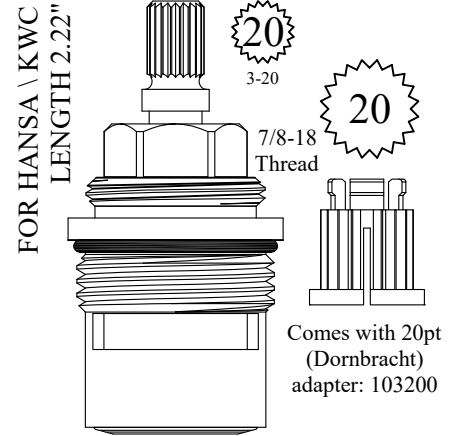

GASKET: 890210 O-RING INCLUDED
SEAL: 898520
DISC SET: 109850-PKG

401961
401962