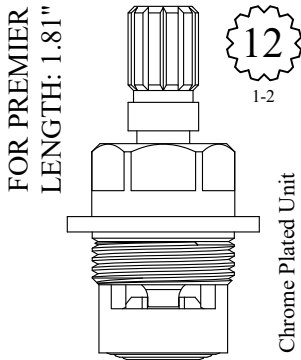

CERAMIC DISC CARTRIDGES

GASKET: 890100 INCLUDED
SEAL: 898500
DISC SET: 112530-PKG
LF456221
LF456222