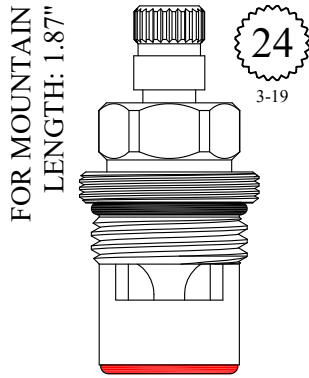

CERAMIC DISC CARTRIDGES

GASKET: 890170 O-RING INCLUDED
SEAL: 898570-R/B
DISC SET: 151380-PKG

LF456371
LF456372