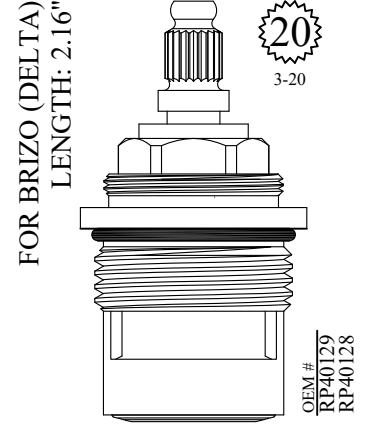

SEAL: 898520
DISC SET: 109850-PKG
401101
401102