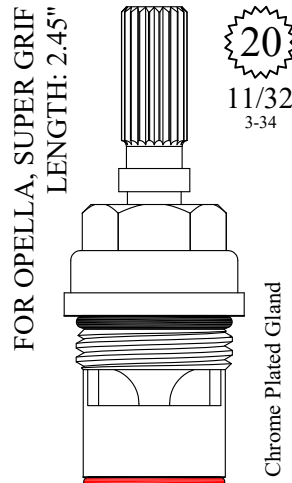

CERAMIC DISC CARTRIDGES

GASKET: 891180 O-RING INCLUDED
SEAL: 898520
DISC SET: 109850-PKG

401251
401252
OEM #
CRT508-H
CRT508-C

GASKET: 890210 O-RING INCLUDED
SEAL: 898520
DISC SET: 109850-PKG

401291
401292
OEM #
74502