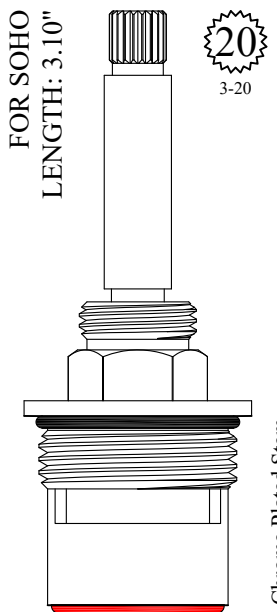

20
3-20

Chrome Plated Stem

GASKET: 890210 O-RING INCLUDED
SEAL: 898610-R/B
DISC SET: 109850-PKG

402351
402352