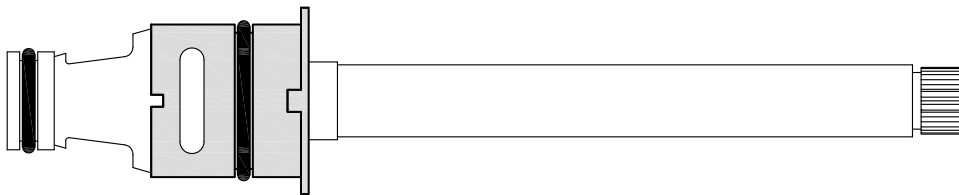

Not Available, Use 414421 / 414422