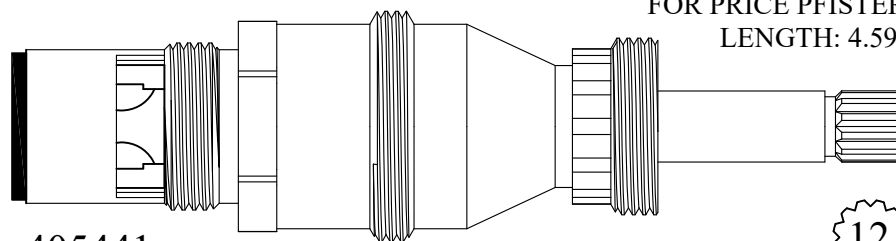

FOR PRICE PFISTER
LENGTH: 4.59"

12

1-2

405441

GASKET: 895390 INCLUDED
SEAL: 898550
DISC SET: 124290-PKG

OEM #
910-030 NEW STYLE