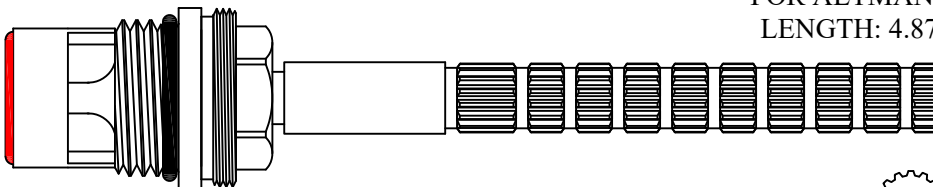

16
3-16

417311/ 417312

GASKET: 890170 O-RING INCLUDED
SEAL: 898570-R/B
DISC SET: 151380-PKG

Nickel Plated Gland

FOR NEWPORT
LENGTH: 4.87"