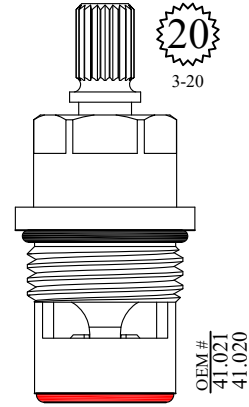

GASKET: 890170 O-RING INCLUDED
SEAL: 898570-R/B
DISC SET: 151380-PKG

LF459341
LF459342

FOR FRANKE

Not Available
USE LF458941/LF458942

FOR FRANKE
LENGTH: 2.03"

GASKET: 890170 O-RING INCLUDED
SEAL: 898570-R/B
DISC SET: 151380-PKG