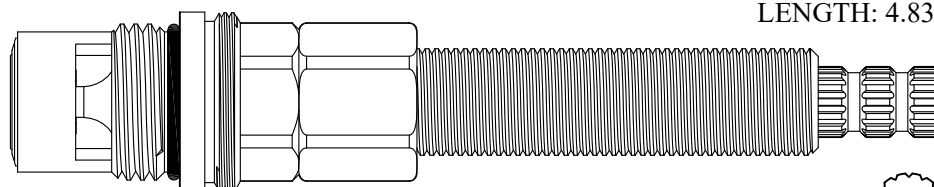

FOR SEPCO \ WATERMARK
LENGTH: 4.83"

15
3-27

410031/ 410032
GASKET: 890170 O-RING INCLUDED
SEAL: 898510-W
DISC SET: 151380-PKG

OEM #
CRT503-C
CRT503-H