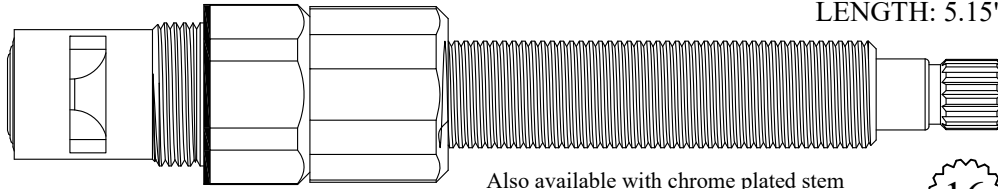

CERAMIC DISC CARTRIDGES

Polished Brass Stem

FOR PHYLRICH
LENGTH: 5.15"

416831/ 416832

GASKET: 895270 INCLUDED
SEAL: 898500
DISC SET: 112530-PKG

OEM #
C351R
C351L

Also available with chrome plated stem
416831-CP/ 416832-CP

16
1-6

FOR REID WATSON
LENGTH: 5.19"