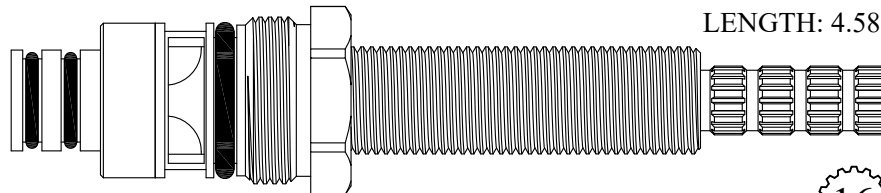

FOR HARDEN
LENGTH: 4.58"

16

3-16

408011/ 408012

OEM #
132 C / 132 H

GASKET: 891140 O-RING INCLUDED
DISC SET: 151380-PKG