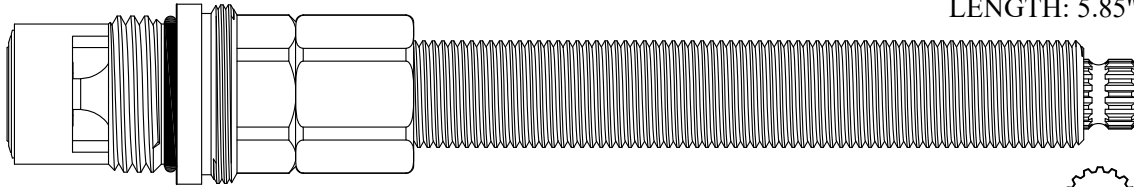

CERAMIC DISC CARTRIDGES

FOR NEWPORT / CAL FAUCETS
LENGTH: 5.85"

411271/ 411272

GASKET: 890170 O-RING INCLUDED
SEAL: 898510-W
DISC SET: 151380-PKG

OEM #
NEWPORT # 1-543 / 1-544
CAL FAUCETS # CART-W-75-RTC / CART-W-75-LTC

FOR NEWPORT
LENGTH: 5.88"