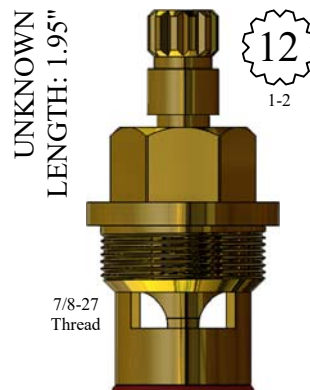

GASKET: 890170 O-RING INCLUDED
SEAL: 898580-R/B
DISC SET: 151380-PKG

LF458881
LF458882