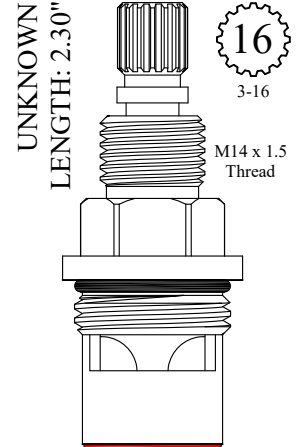

GASKET: 890170 O-RING INCLUDED
SEAL: 898570-R/B
DISC SET: 151380-PKG

LF462641
LF462642