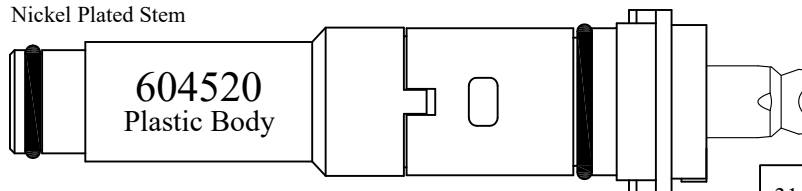

LF404531/ LF404532

Available: Stem Only

LF263361
LF263362

Also available as
a RH/LH Kit

LF404531-2

Kit includes:

- (1) RH Stem
- (1) LH Stem
- (1) Body

CERAMIC CONVERSION FOR

KOHLER LF470701 /470702

LENGTH: 4.25"

Chrome Plated Stem