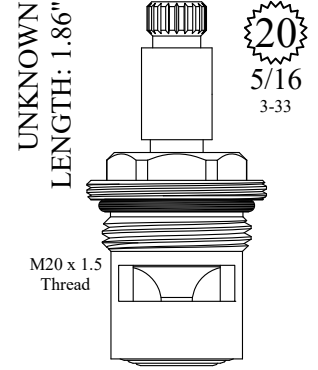

GASKET: 890170 O-RING INCLUDED
SEAL: 898500
DISC SET: 112530-PKG
LF456251
LF456252