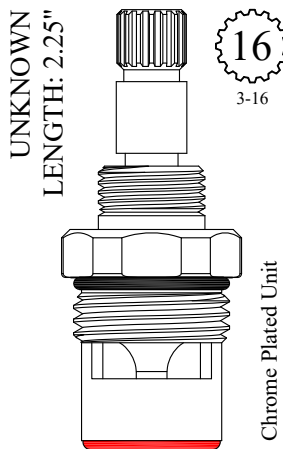

LF461341
LF461342

Chrome Plated Unit

16
3-16

UNKNOWN
LENGTH: 2.25"
GASKET: 890170 O-RING INCLUDED
SEAL: 898570-R/B
DISC SET: 151380-PKG

LF461361
LF461362

16
3-16

Plated Unit

UNKNOWN
LENGTH: 2.25"
GASKET: 890170 O-RING INCLUDED
SEAL: 898570-R/B
DISC SET: 151380-PKG