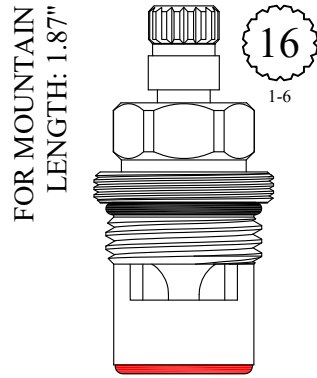

GASKET: 890170 O-RING INCLUDED
SEAL: 898570-R/B
DISC SET: 151380-PKG

LF456381
LF456382