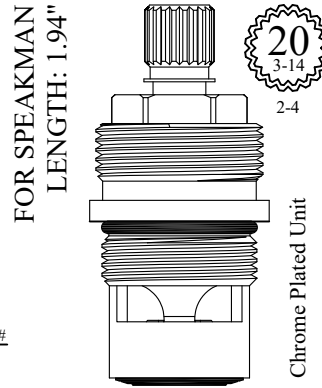

GASKET: 890170 O-RING INCLUDED
SEAL: 898510-W
DISC SET: 151380-PKG

LF458801
LF458802

OEM #
G05-0572 / G05-0603
G05-0573 / G05-0604