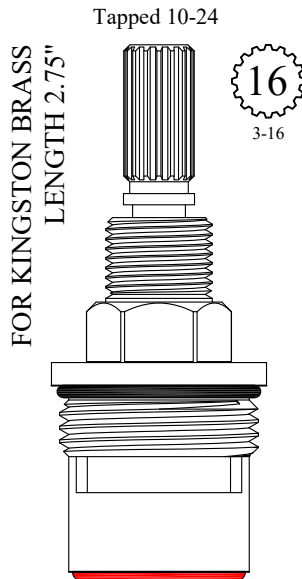

FOR KINGSTON BRASS
LENGTH 2.75"

16
3-16

GASKET: 890210 O-RING INCLUDED
SEAL: 898610-R/B
DISC SET: 109850-PKG

402461
402462

OEM #
KSRPT5000HC
KSRPT5000CC