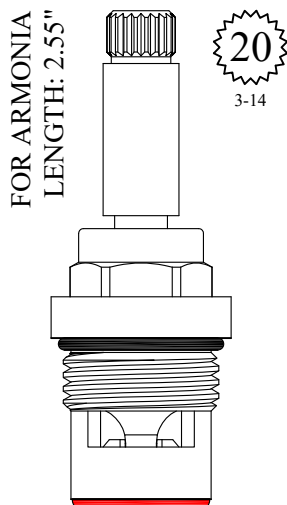

GASKET: 890170 O-RING INCLUDED
SEAL: 898570-R/B
DISC SET: 151380-PKG

LF462881
LF462882