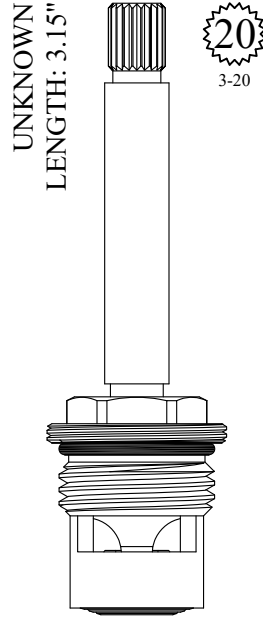

Individual item available

Esc Cap Nut: #124940

GASKET: 890170 O-RING INCLUDED
SEAL: 898510
DISC SET: 151380-PKG

LF466941
LF466942

GASKET: 890170 O-RING INCLUDED
SEAL: 898500
DISC SET: 151380-PKG

LF467361
LF467362