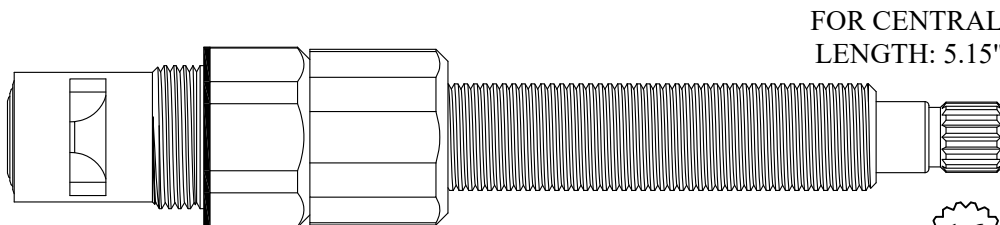

FOR SEPCO
LENGTH: 5.12"

414711/ 414712

Available: Stem Only
214711 / 214712

Polished Chrome Extension

FOR PHYLRICH
LENGTH: 5.15"

412061/ 412062

GASKET: 891160 O-RING INCLUDED
DISC SET: 112530-PKG

FOR CENTRAL
LENGTH: 5.15"