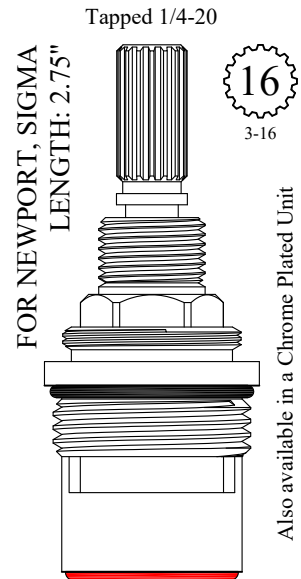

401641
401642

OEM #
ODC3 CI
ODC4 CI

FOR KINGSTON BRASS
LENGTH 2.75"

16
3-16

GASKET: 890210 O-RING INCLUDED
SEAL: 898610-R/B
DISC SET: 109850-PKG

402461
402462

OEM #
KSRPT5000HC
KSRPT5000CC

FOR NEWPORT, SIGMA
LENGTH: 2.75"