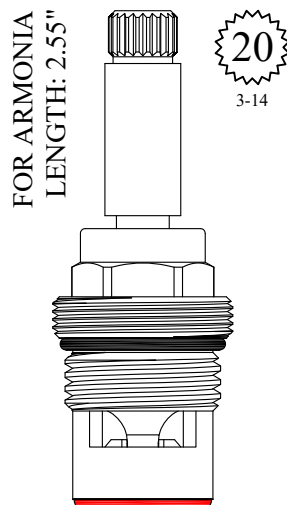

GASKET: 890170 O-RING INCLUDED
SEAL: 898570-R/B
DISC SET: 151380-PKG

LF462891
LF462892