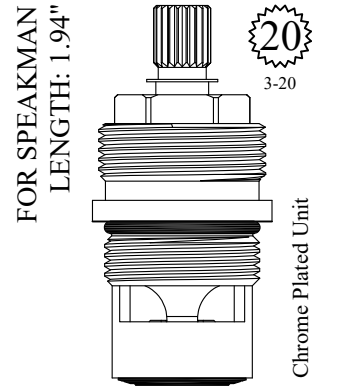

GASKET: 890170 O-RING INCLUDED
SEAL: 898510-W
DISC SET: 151380-PKG

LF458811
LF458812