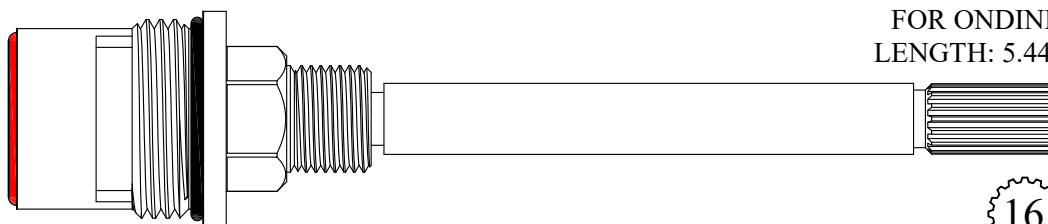

OEM #
0490031430090
0490031560090

Individual item available
esc.. nipple: #125080

FOR ONDINE
LENGTH: 5.43"

421221/ 421222

GASKET: 890170 O-RING INCLUDED
SEAL: 898570-R/B
DISC SET: 151380-PKG

OEM #
26067-1
26067-2