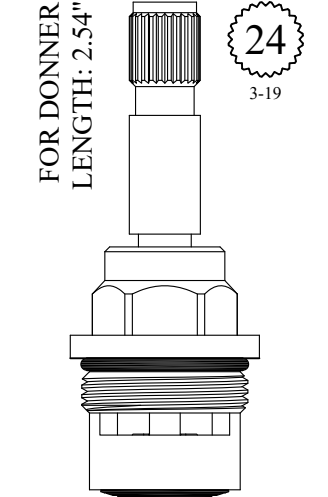

GASKET: 890180 O-RING INCLUDED
SEAL: 898510
DISC SET: 151380-PKG

LF464371
LF464372