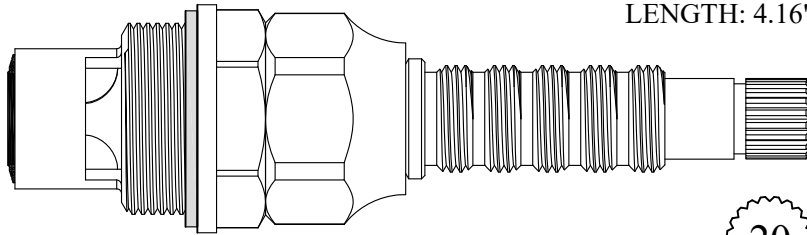

CERAMIC DISC CARTRIDGES

CERAMIC CONVERSION FOR BROADWAY COMPRESSION

LENGTH: 4.16"

404621

GASKET INCLUDED: 895550
SEAL: 898510
DISC SET: 151380-PKG

2-4