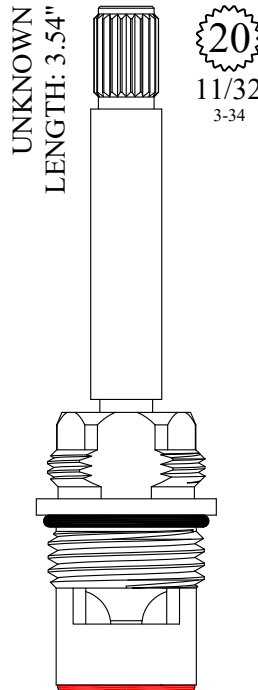

GASKET: 890210 O-RING INCLUDED
SEAL: 898510
DISC SET: 151380-PKG

402861 OEM # 9090031390090
402862 9090031380090

20
3-20

GASKET: 890210 O-RING INCLUDED
SEAL: 898520
DISC SET: 109850-PKG

402571
402572

20
11/32
3-34