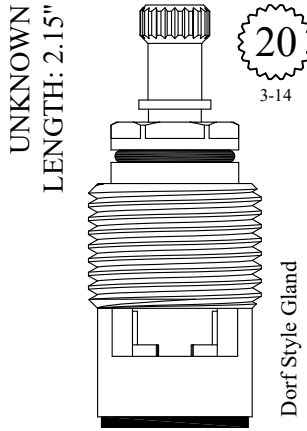

CERAMIC DISC CARTRIDGES

GASKET: 890170 O-RING INCLUDED
SEAL: 898580-R/B
DISC SET: 151380-PKG
LF459711
LF459712

GASKET: 890170 O-RING INCLUDED
SEAL: 898510
DISC SET: 151380-PKG
LF459571
LF459572

LF458981

GASKET: 890170 O-RING INCLUDED
SEAL: 898580-R/B
DISC SET: 151380-PKG
LF460841
LF460842

GASKET: 890170 O-RING INCLUDED
SEAL: 898500
DISC SET: 112530-PKG
LF459651
LF459652

GASKET: 890170 O-RING INCLUDED
SEAL: 898500
DISC SET: 112530-PKG
LF459741
LF459742

GASKET: 890210 O-RING INCLUDED
SEAL: 898610-R/B
DISC SET: 109850-PKG
402061
402062

SEAL: 898520
DISC SET: 109850-PKG
401101
401102

OEM # 994053-0070A
GASKET: 890170 O-RING INCLUDED
SEAL: 898510-W
DISC SET: 151380-PKG
LF461701
LF461702

OEM # 28610-0070A (old style)
COMPLETE CARTRIDGE W/
HANDLE BUSHING & SCREW
144240 & 899240
LF461721

GASKET: 890170 O-RING INCLUDED
SEAL: 898510-W
DISC SET: 151380-PKG
LF462451
LF462452