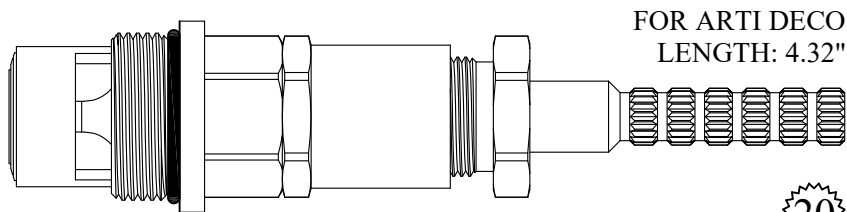

405221/ 405222

GASKET: 890170 O-RING INCLUDED
SEAL: 898510-W
DISC SET: 151380-PKG

OEM #
414681-H
414681-C

20
3-20