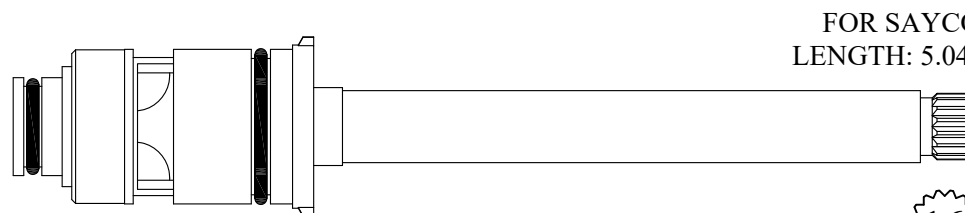

Not Available, Use 414421 / 414422

FOR SAYCO
LENGTH: 5.04"

16
2-3

414421/ 414422

GASKET: 890170 O-RING INCLUDED
DISC SET: 151380-PKG

CERAMIC DISC CARTRIDGES

Chrome Plated Stem

FOR SIGN OF THE CRAB (STROM LIVING)
LENGTH: 5.01"