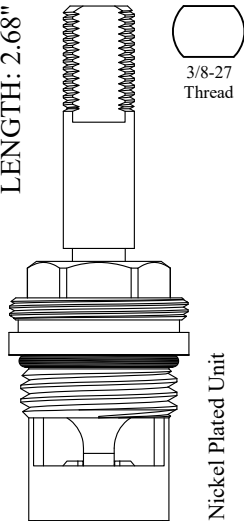

UNKNOWN
LENGTH: 2.68"

GASKET: 890170 O-RING INCLUDED
SEAL: 898570-R/B
DISC SET: 151380-PKG

LF464881
LF464882

Supplied as a one-piece stem
Does not use an extension

FOR SEACREST, JACUZZI
LENGTH: 2.68"

GASKET: 890170 O-RING INCLUDED
SEAL: 898510-W
DISC SET: 151380-PKG