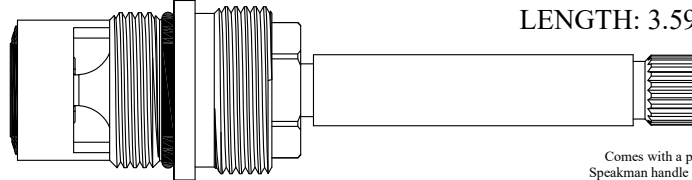

16
3-16

FOR ELJER
LENGTH: 3.58"

402911/ 402912
GASKET: 890170 O-RING INCLUDED
SEAL: 898510
DISC SET: 151380-PKG

OEM #
491-2608-00

20
3-20

Chrome Plated Unit

FOR SPEAKMAN
LENGTH: 3.59"

402951/ 402952
GASKET: 890170 O-RING INCLUDED
SEAL: 898510
DISC SET: 151380-PKG