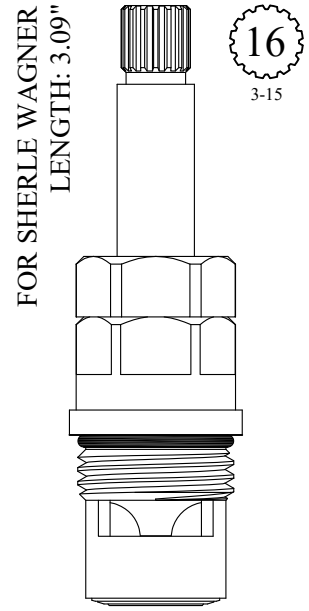

16
3-15

GASKET: 890170 O-RING INCLUDED
SEAL: 898510-W
DISC SET: 151380-PKG

LF466521
LF466522
Also available with
Chrome Plated Stem
LF466521-CP
LF466522-CP