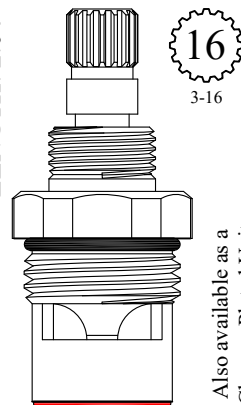

GASKET: 890170 O-RING INCLUDED
SEAL: 898580-R/B
DISC SET: 151380-PKG

LF459771
LF459772

Also available as a
Chrome Plated Unit

LF459771-CP/ LF459772-CP

Kingston #
KSRPL2000HC \ KSRPL2000CC
KSRPL3200HC \ KSRPL3200CC
KSRPT1000HC \ KSRPT1000CC