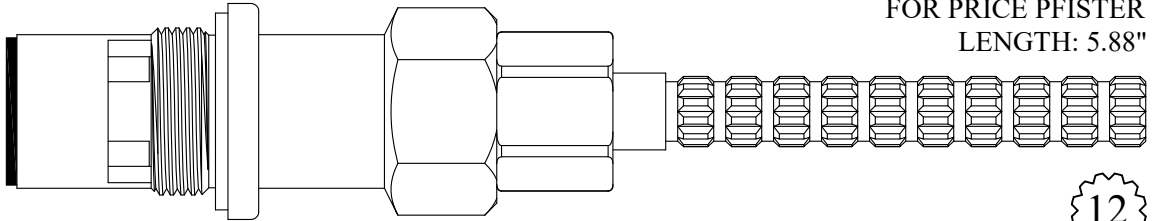

CERAMIC DISC CARTRIDGES

Ceramic Conversion for 421601 / 421602

FOR PRICE PFISTER
LENGTH: 5.88"

421691/ 421692

GASKET: 895390 INCLUDED
SEAL: 898550
DISC SET: 124290-PKG

12
1-2

1/2 Turn Ceramic Polished Gold Stem