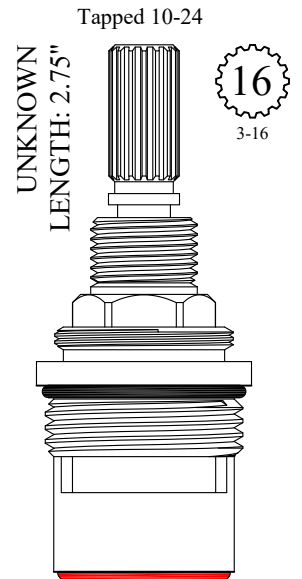

UNKNOWN
LENGTH: 2.75"

16
3-16

GASKET: 890210 O-RING INCLUDED
SEAL: 898610-R/B
DISC SET: 109850-PKG

402491
402492