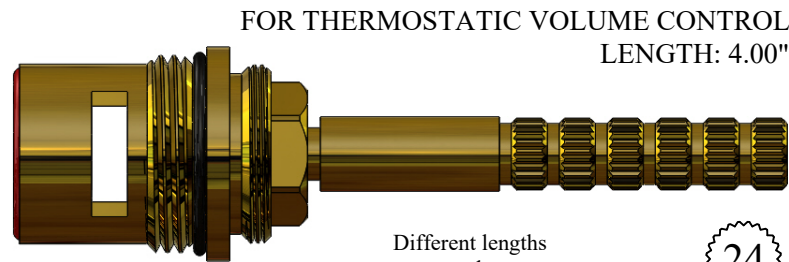

402401/ 402402

GASKET: 890170 O-RING INCLUDED
SEAL: 898580-R/B
DISC SET: 151380-PKG

Different lengths were made. This cartridge is designed to be cut from 2.75" - 4.00"

24

3-19