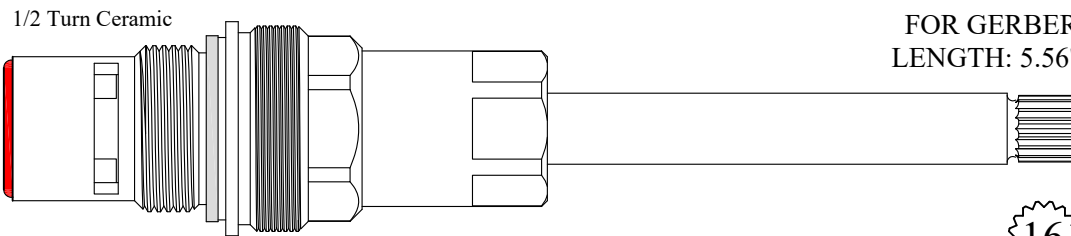

GASKET: 890210 O-RING INCLUDED
SEAL: 898520
DISC SET: 109850-PKG

OEM #
9090031270090

Individual item available
esc.. nipple: #125080

1/2 Turn Ceramic

FOR GERBER
LENGTH: 5.56"

16
2-3

422411/ 422412

GASKET: 895180 INCLUDED
SEAL: 898570-R/B
DISC SET: 124290-PKG