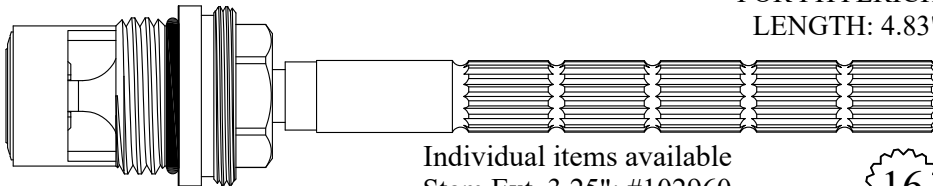

Individual items available
Stem Ext. 3.25": #102960
Ext. Adap. Screw: #103310

16
1-6

410071/ 410072

GASKET: 890170 O-RING INCLUDED
SEAL: 898510-W
DISC SET: 151380-PKG

FOR PHYLRICH
LENGTH: 4.83"