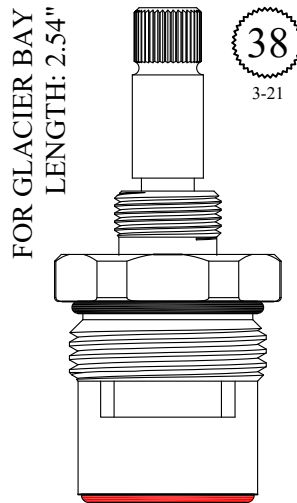

GASKET: 890200 O-RING INCLUDED
SEAL: 898610-R/B
DISC SET: 109850-PKG

401851
401852