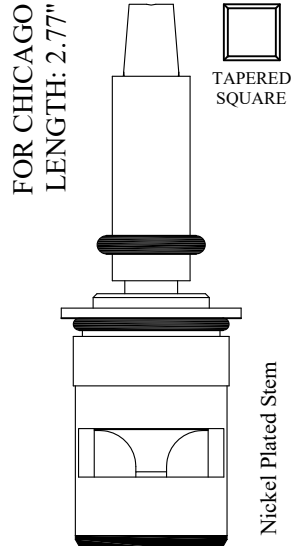

GASKET: 890170 O-RING INCLUDED
SEAL: 898590 & LF132250
DISC SET: 151380-PKG

LF465461
LF465462

OEM #
377-XKRHJKABNF
377-XKLHJKABNF