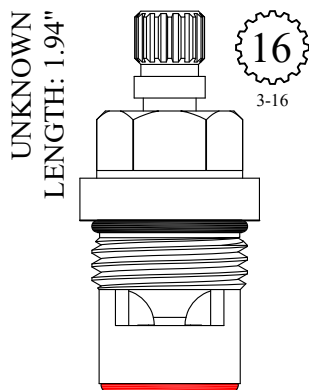

GASKET: 890170 O-RING INCLUDED
SEAL: 898570-R/B
DISC SET: 151380-PKG

LF458871
LF458872