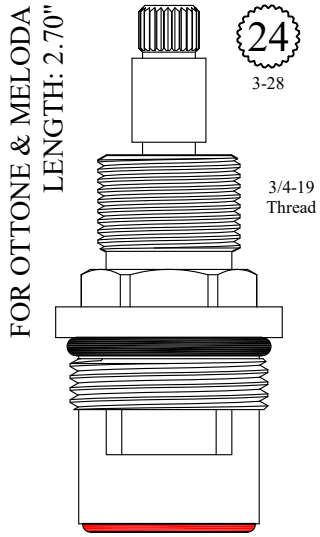

CERAMIC DISC CARTRIDGES

GASKET: 891180 O-RING INCLUDED
SEAL: 898610-R/B
DISC SET: 109850-PKG

401471
401472