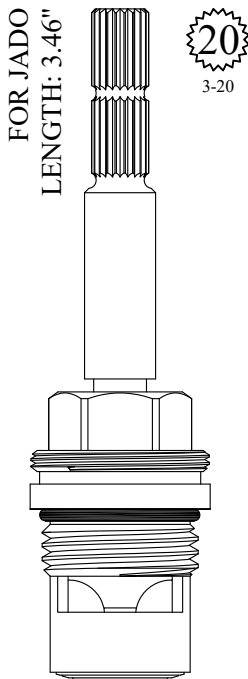

GASKET: 890170 O-RING INCLUDED
SEAL: 898510-W
DISC SET: 151380-PKG

402841 OEM # 960520.191
402842 960521.191