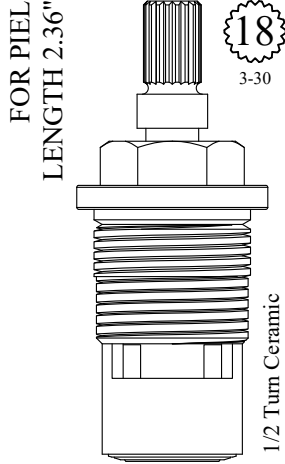

160

MO11315-LF

OEM #
T234

CERAMIC DISC CARTRIDGES

LF462711
LF462712

OEM #
063000A & 060530A
063001A & 060531A

GASKET: 895150 INCLUDED
SEAL: 898510-W
DISC SET: 151380-PKG

LF462661
LF462662