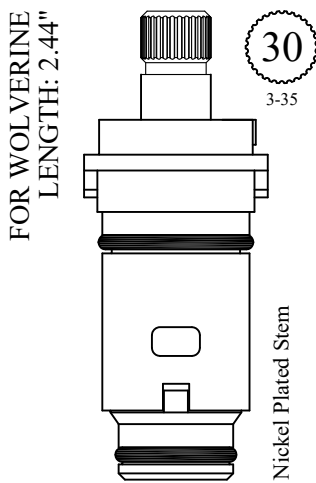

Nickel Plated Stem

LF463321
LF463322