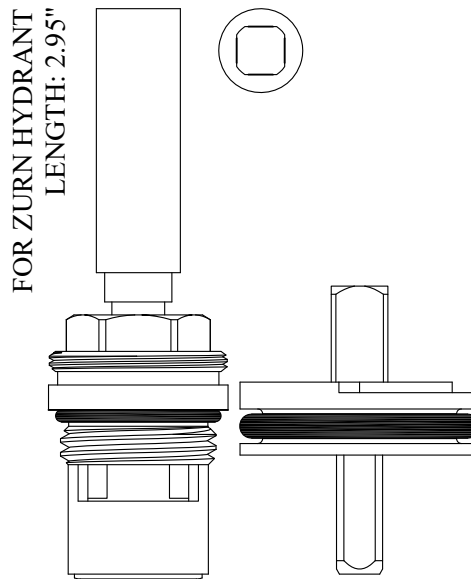

FOR PHYLRIK
LENGTH: 2.96"

16
1-6

Also available with Polished Chrome Stem

LF466201-CP / LF466202-CP

GASKET: 895270 INCLUDED
SEAL: 898500
DISC SET: 112530-PKG

LF466201
LF466202

OEM #
C350RS
C350LS

FOR ZURN HYDRANT
LENGTH: 2.95"