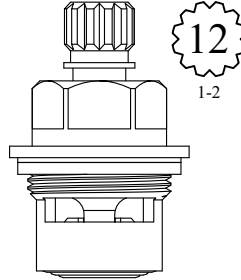

GASKET: 895100 INCLUDED
SEAL: 898500
DISC SET: 112530-PKG

LF450941
LF450942

OEM #
RP-25706
RP-25707

FOR AMERICAN STANDARD
LENGTH: 1.44"