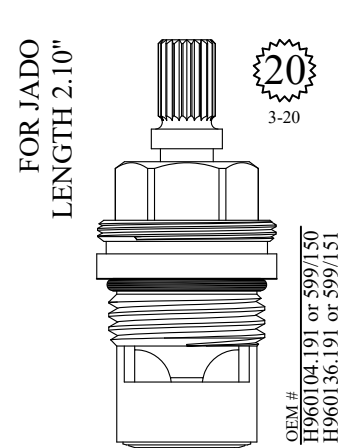

GASKET: 890170 O-RING INCLUDED
SEAL: 898510-W
DISC SET: 151380-PKG

LF459301
LF459302