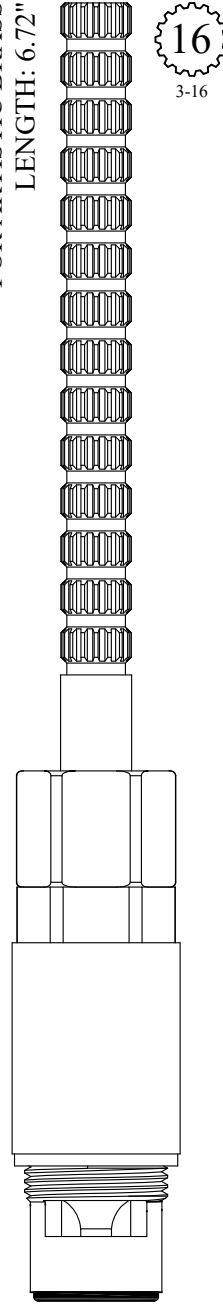

FOR ARTISTIC BRASS
LENGTH: 6.72"