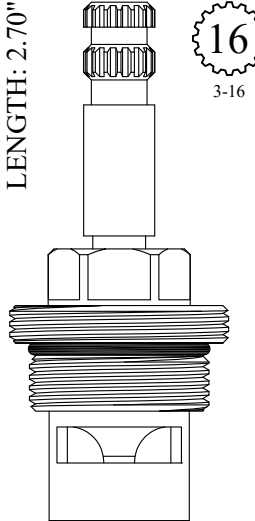

GASKET: 890190 O-RING INCLUDED
SEAL: 898510-W
DISC SET: 151380-PKG

LF464571
LF464572

OEM #
HS8-H
HS8-C

UNKNOWN
LENGTH: 2.70"