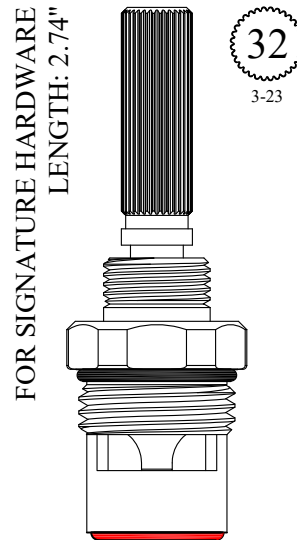

GASKET: 890170 O-RING INCLUDED
SEAL: 898570-R/B
DISC SET: 151380-PKG

LF464421
LF464422