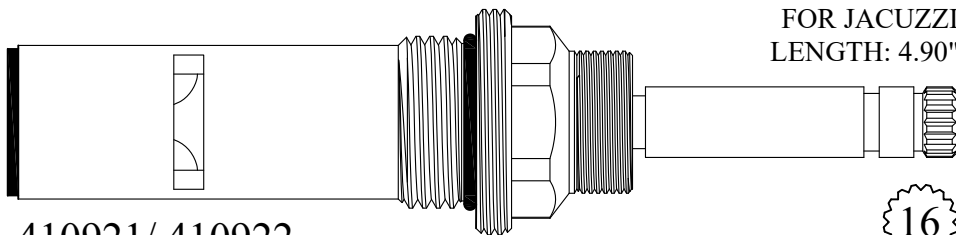

16
3-16

FOR NEWPORT
LENGTH: 4.87"

411221/ 411222

GASKET: 890170 O-RING INCLUDED
SEAL: 898570-R/B
DISC SET: 151380-PKG

16
3-16

FOR JACUZZI
LENGTH: 4.90"

410921/ 410922

GASKET: 890190 O-RING INCLUDED
SEAL: 898550
DISC SET: 151380-PKG