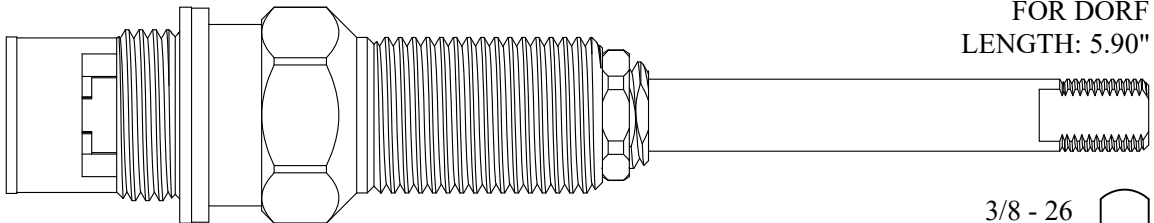

GASKET: 895390 INCLUDED
SEAL: 898550
DISC SET: 124290-PKG

12
1-2

1/2 Turn Ceramic Polished Gold Stem

FOR DORF
LENGTH: 5.90"

425941/ 425942

DISC SET: 124290-PKG
GASKET: 895370 INCLUDED

Also available with Polished Chrome Stem
425941-CP/ 425942-CP