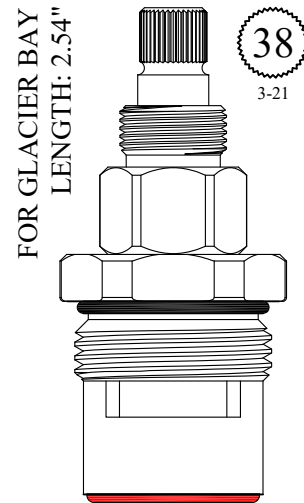

GASKET: 890200 O-RING INCLUDED
SEAL: 898610-R/B
DISC SET: 109850-PKG

401421
401422
OEM #
A507173N
A507174N

Individual items available
Stem Ext.: #118760
Esc Cap Nut: #124940