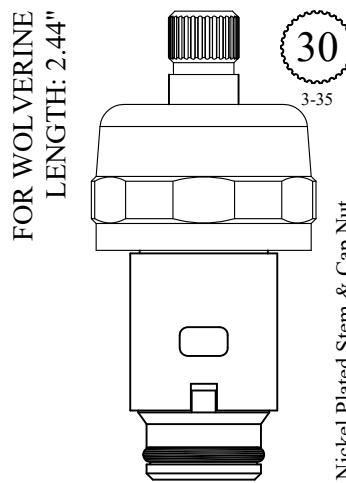

Nickel Plated Stem & Cap Nut

LF463321-N
LF463322-N