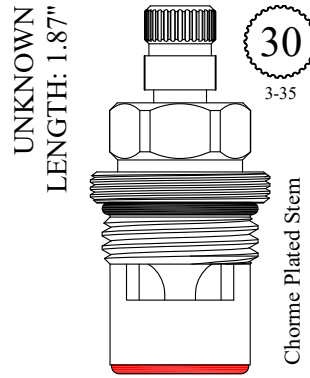

GASKET: 890170 O-RING INCLUDED
SEAL: 898570-R/B
DISC SET: 151380-PKG

LF456411
LF456412