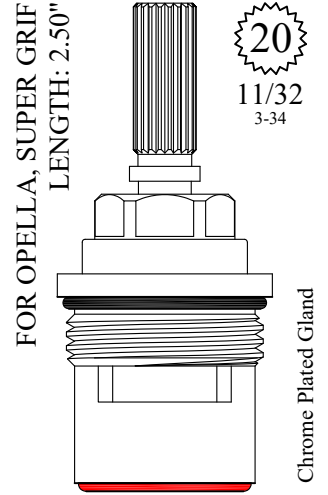

GASKET: 890210 O-RING INCLUDED
SEAL: 898610-R/B
DISC SET: 109850-PKG

401281
401282
OPELLA #
500.368
500.317