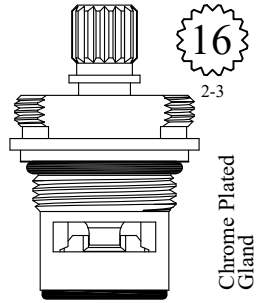

GASKET: 890170 O-RING INCLUDED
SEAL: 898540
DISC SET: 112530-PKG

LF451231
LF451232

OEM #
P1023
P1022

UNKNOWN
LENGTH: 1.51"