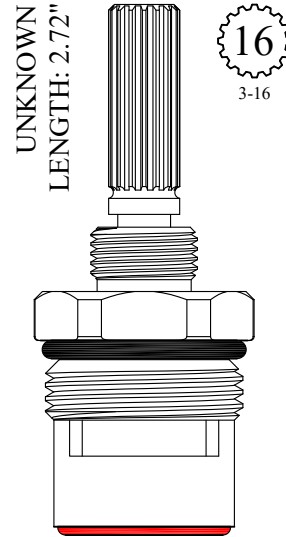

GASKET: 891180 O-RING INCLUDED
SEAL: 898610-R/B
DISC SET: 109850-PKG

401561
401562