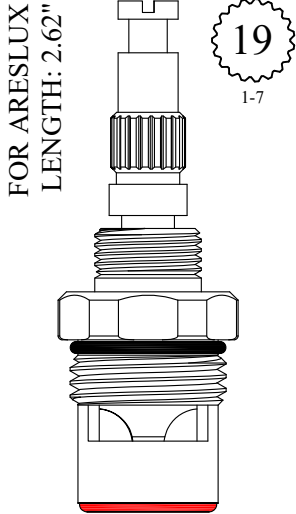

CERAMIC DISC CARTRIDGES

FOR ARESLUX
LENGTH: 2.62"

19
1-7

GASKET: 890170 O-RING INCLUDED
SEAL: 898570-R/B
DISC SET: 151380-PKG

LF461421
LF461422