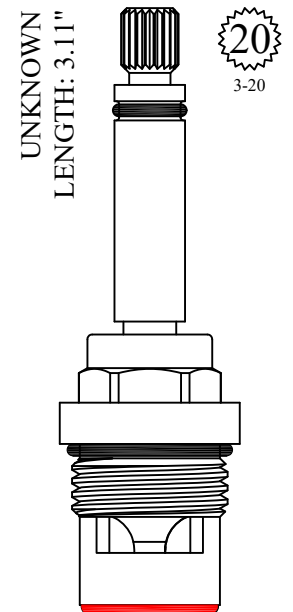

20
3-20

GASKET: 890170 O-RING INCLUDED
SEAL: 898570-R/B
DISC SET: 151380-PKG

LF466931
LF466932