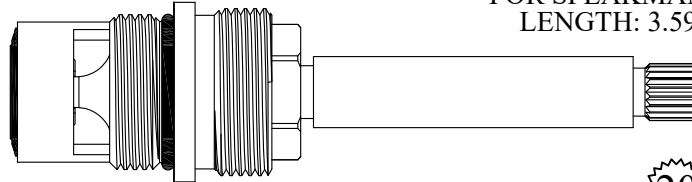

402961/ 402962
GASKET: 890170 O-RING INCLUDED
SEAL: 898510
DISC SET: 151380-PKG

20
3-20

FOR JADO
LENGTH: 3.59"