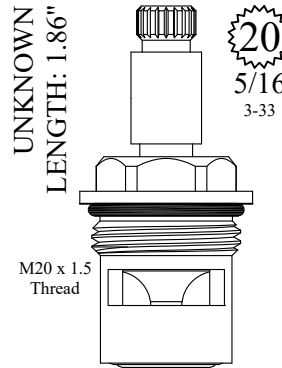

GASKET: 890170 O-RING INCLUDED
SEAL: 898500
DISC SET: 112530-PKG
LF456291
LF456292