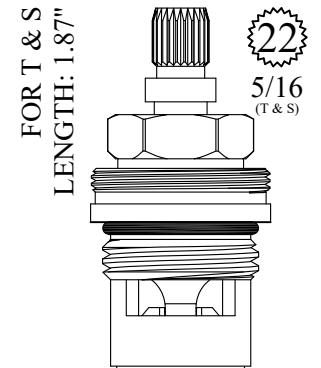

GASKET: 890170 O-RING INCLUDED
SEAL: 898500
DISC SET: 112530-PKG
LF456261
LF456262