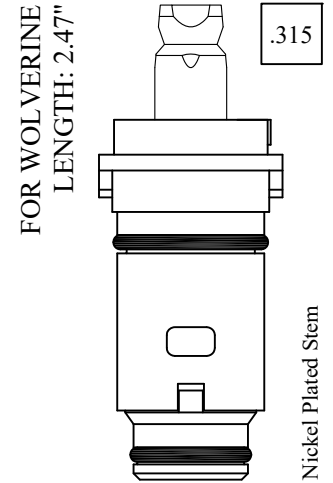

Nickel Plated Stem

LF463361
LF463362