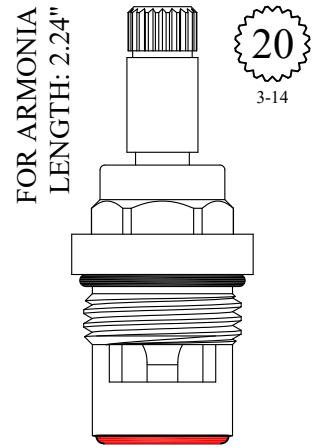

FOR ARMONIA
LENGTH: 2.24"
GASKET: 890170 O-RING INCLUDED
SEAL: 898570-R/B
DISC SET: 151380-PKG

LF461861
LF461862

20
3-14

UNKNOWN
LENGTH: 2.25"
GASKET: 890210 O-RING INCLUDED
SEAL: 898610-R/B
DISC SET: 109850-PKG