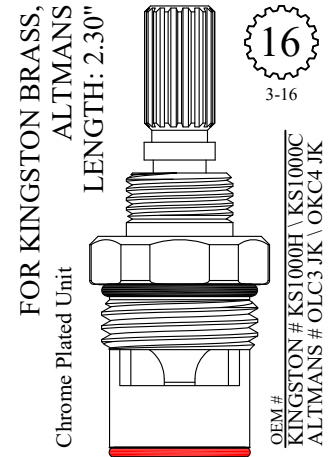

GASKET: 890170 O-RING INCLUDED
SEAL: 898580-R/B
DISC SET: 151380-PKG

LF462411
LF462412