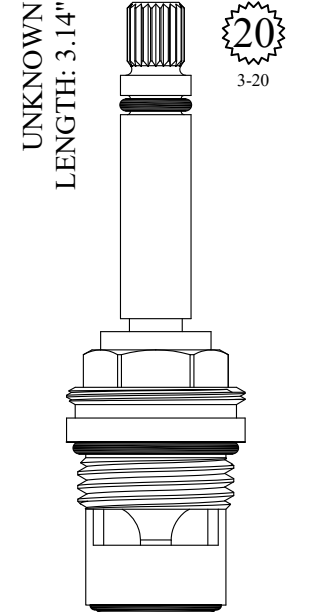

20
3-20

GASKET: 890170 O-RING INCLUDED
SEAL: 898510
DISC SET: 151380-PKG

LF466921
LF466922