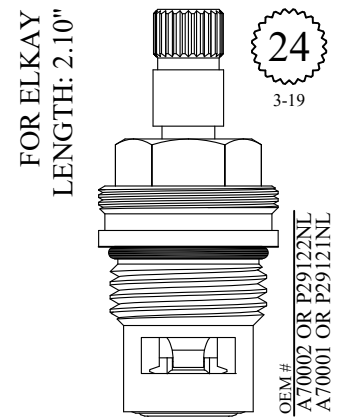

LF459841
LF459842
LF459841-2 PAIR

GASKET: 890170 O-RING INCLUDED
SEAL: 898500
DISC SET: 112530-PKG

LF459581
LF459582

CERAMIC DISC CARTRIDGES

UNKNOWN
LENGTH: 2.11"

24
3-19

GASKET: 890170 O-RING INCLUDED
SEAL: 898570-R/B
DISC SET: 151380-PKG