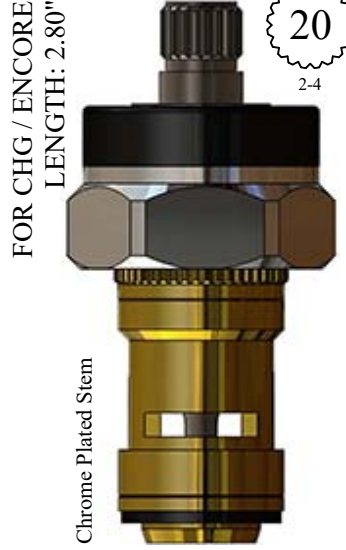

GASKET: 891140 O-RING INCLUDED
DISC SET: 151380-PKG

LF466291
LF466292