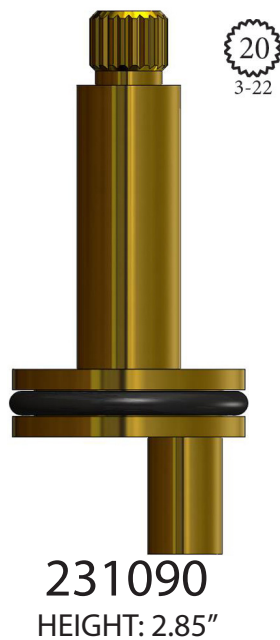

# CAM STYLE COMPONENTS

FOR NEWPORT BRASS

FOR WATERWORKS

161620

HEIGHT: 1.58"

CLAWFOOT DIVERTER SHUTTLE  
BRASS NOT NYLON

162140

HEIGHT: 1.74"  
SHUTTLE

# CAM STYLE UNITS

FOR WATERWORKS

20  
3-20

431690  
HEIGHT: 1.15"

FOR SUNRISE SPECIALTY

20  
3-20

231260  
HEIGHT: 1.81"

MISC

UNKNOWN

24  
3-19

230890  
HEIGHT: 2.53"

# CAM STYLE UNITS

UNKNOWN

FOR BROADWAY

FOR SUNRISE SPECIALTY

UNKNOWN

UNKNOWN