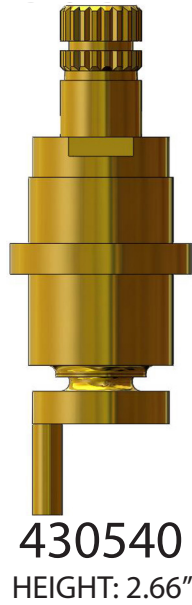

FOR BROADWAY