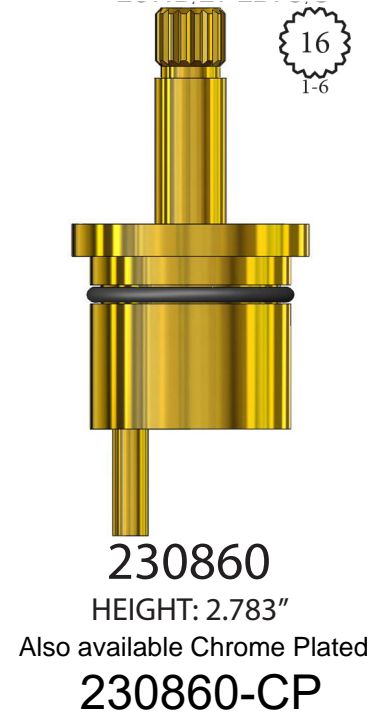

# CAM STYLE COMPONENTS

FOR NEWPORT BRASS

FOR WATERWORKS

161620

HEIGHT: 1.58"

CLAWFOOT DIVERTER SHUTTLE  
BRASS NOT NYLON

162140

HEIGHT: 1.74"  
SHUTTLE

# CAM STYLE UNITS

FOR WATERWORKS

20  
3-20

431690  
HEIGHT: 1.15"

FOR SUNRISE SPECIALTY

20  
3-20

231260  
HEIGHT: 1.81"

MISC

UNKNOWN

24  
3-19

230890  
HEIGHT: 2.53"

# CAM STYLE UNITS

UNKNOWN

FOR BROADWAY

FOR SUNRISE SPECIALTY

UNKNOWN

UNKNOWN