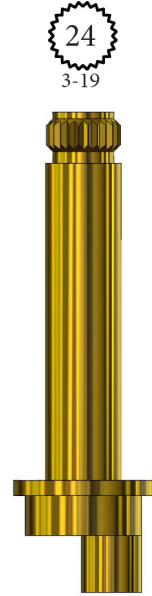

SUNRISE SPECIALTY

Diverter Stem
 231260
 1.810"
 Cam Style

UNKNOWN

Diverter Gland
 431100
 2.450"

UNKNOWN

Diverter Stem
 230890
 2.530"
 Cam Style

MISC

Diverter Stem
 231380
 2.000"
 Cam Style

UNKNOWN

Diverter Unit
 430680
 2.520"
 Cam Style

UNKNOWN

Diverter Unit
 431250
 2.540"
 Cam Style

BROADWAY

Diverter Unit

430540
2.660"
Cam Style

UNKNOWN

Diverter Stem

230860
2.783"
Cam Style

UNKNOWN

Diverter Stem

231090
2.850"
Cam Style