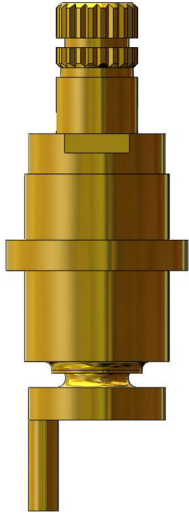

SUNRISE SPECIALTY

Diverter Stem
 231260
 1.810"
 Cam Style

UNKNOWN

Diverter Gland
 431100
 2.450"

UNKNOWN

Diverter Stem
 230890
 2.530"
 Cam Style

MISC

Diverter Stem
 231380
 2.000"
 Cam Style

UNKNOWN

Diverter Unit
 430680
 2.520"
 Cam Style

UNKNOWN

Diverter Unit
 431250
 2.540"
 Cam Style

BROADWAY

Diverter Unit

430540
2.660"
Cam Style

UNKNOWN

Diverter Stem

230860
2.783"
Cam Style

UNKNOWN

Diverter Stem

231090
2.850"
Cam Style