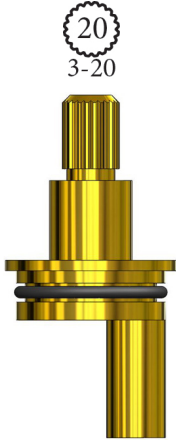

SUNRISE SPECIALTY

Diverter Stem
 231260
 1.810"
 Cam Style

UNKNOWN

Diverter Gland
 431100
 2.450"

UNKNOWN

Diverter Stem
 230890
 2.530"
 Cam Style

MISC

Diverter Stem
 231380
 2.000"
 Cam Style

UNKNOWN

Diverter Unit
 430680
 2.520"
 Cam Style

UNKNOWN

Diverter Unit
 431250
 2.540"
 Cam Style

BROADWAY

Diverter Unit

430540
2.660"
Cam Style

UNKNOWN

Diverter Stem

230860
2.783"
Cam Style

UNKNOWN

Diverter Stem

231090
2.850"
Cam Style