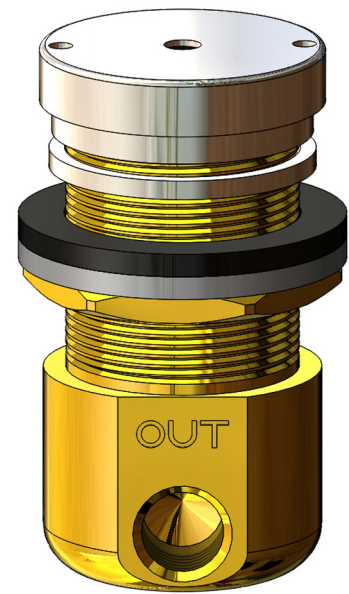

**ACORN / MURDOCK\***

**Recessed Pushbutton  
 Drinking Fountain Valve  
 Assembly**  
 LF163370  
 2.41"  
 Bottom view with water input  
 OEM: 7000-065-001

**ACORN\***

**Push Button Assembly**  
 162730  
 1.52" O.D.  
 OEM: 7000-091-001

**AQUABRASS\***

**Ceramic Cartridge**  
 CC19161  
 2.28"  
 35mm Diameter  
 OEM: ABCA10412

**HAWS\***

**Drinking Fountain Valve  
 Button**  
 162910  
 OEM: PBA7

**HAWS\***

**Drinking Fountain Valve and  
 Push Button**  
 LF163260  
 3.18"  
 OEM: 5874PB

**KOHLER\***

**Check Guide**  
 LF165990  
 1.89"  
 OEM: 41303-RP

To Order, Email [Orderdesk@barrywalter.com](mailto:Orderdesk@barrywalter.com) or Fax 1-800-886-9831 - [BarryWalter.com](http://BarryWalter.com)

**3/4" Ceramic Cartridge Plug**

163160  
1.25"

**MISC**

**O-Ring for Commercial Twist Drain**

893270  
1.53"  
2.125" X 1.750" X 0.1875"  
OEM: 010389-45

**SYMMONS\***

Symmons Small

**Spindle Slow Flow**