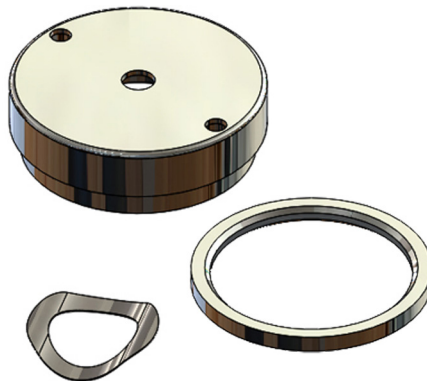

**ACORN / MURDOCK\***

**Recessed Pushbutton  
 Drinking Fountain Valve  
 Assembly**  
 LF163370  
 2.41"  
 Bottom view with water input  
 OEM: 7000-065-001

**ACORN\***

**Push Button Assembly**  
 162730  
 1.52" O.D.  
 OEM: 7000-091-001

**AQUABRASS\***

**Ceramic Cartridge**  
 CC19161  
 2.28"  
 35mm Diameter  
 OEM: ABCA10412

**HAWS\***

**Drinking Fountain Valve  
 Button**  
 162910  
 OEM: PBA7

**HAWS\***

**Drinking Fountain Valve and  
 Push Button**  
 LF163260  
 3.18"  
 OEM: 5874PB