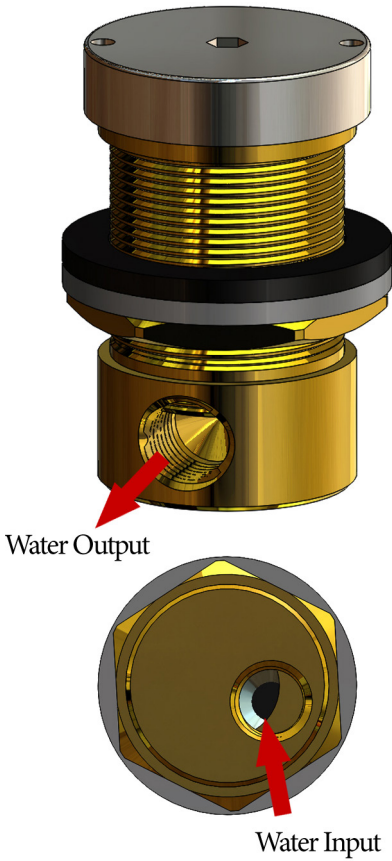

**ACORN / MURDOCK\***

**Recessed Pushbutton  
 Drinking Fountain Valve  
 Assembly**  
 LF163370  
 2.41"  
 Bottom view with water input  
 OEM: 7000-065-001

**ACORN\***

**Push Button Assembly**  
 162730  
 1.52" O.D.  
 OEM: 7000-091-001

**AQUABRASS\***

**Ceramic Cartridge**  
 CC19161  
 2.28"  
 35mm Diameter  
 OEM: ABCA10412

**HAWS\***

**Drinking Fountain Valve  
 Button**  
 162910  
 OEM: PBA7

**HAWS\***

**Drinking Fountain Valve and  
 Push Button**  
 LF163260  
 3.18"  
 OEM: 5874PB

**3/4" Ceramic Cartridge Plug**

163160  
1.25"

**MISC**

**O-Ring for Commercial Twist Drain**

893270  
1.53"  
2.125" X 1.750" X 0.1875"  
OEM: 010389-45

**SYMMONS\***

Symmons Small

**Spindle Slow Flow**

*\*Original Mfg's names are used for identification only and are not a representation that the items offered are genuine items of the original Mfg.*

UNKNOWN

**Cam Style Diverter Unit**

431790

1.72"

UNKNOWN